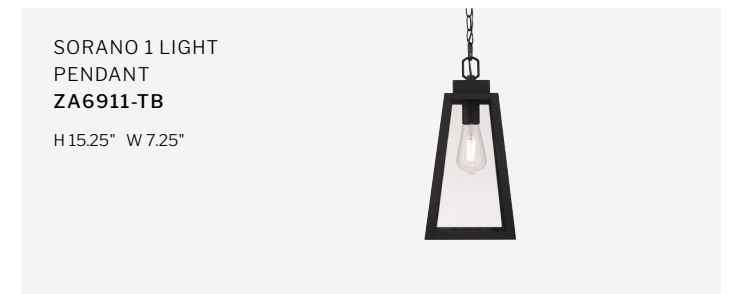

SORANO LARGE
WALL MOUNT
ZA6924-TB
H 16.75" W 9" E 10.38"