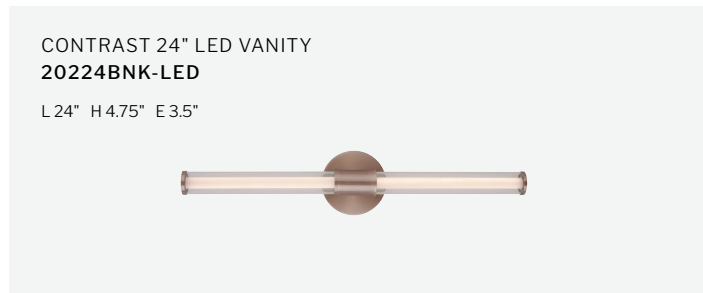

CONTRAST 34" LED VANITY
20234FB-LED
L34" D4.75" E3.5"