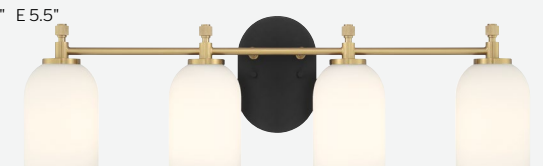

COUNCIL 2 LIGHT VANITY
60302-FBSB

W 12.75" H 9" E 5.5"

COUNCIL 3 LIGHT VANITY
60303-FBSB

W 20.5" H 9" E 5.5"

COUNCIL 4 LIGHT VANITY
60304-FBSB

W 28.75" H 9" E 5.5"

COUNCIL 3 LIGHT
CHANDELIER
60323-FBSB

W 22" H 8.5"