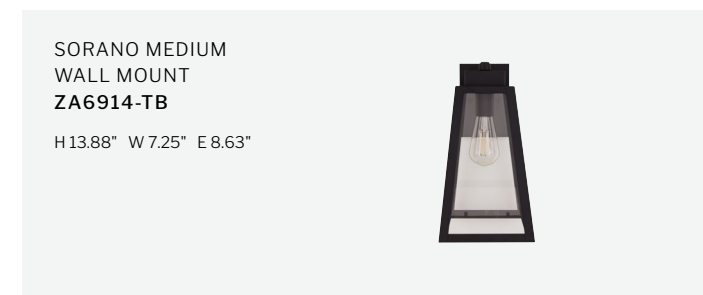

SORANO LARGE
WALL MOUNT
ZA6925-TB
H 20.63" W 9"