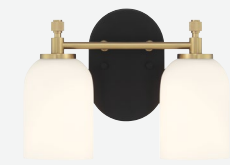

COUNCIL 2 LIGHT VANITY
60302-FBSB