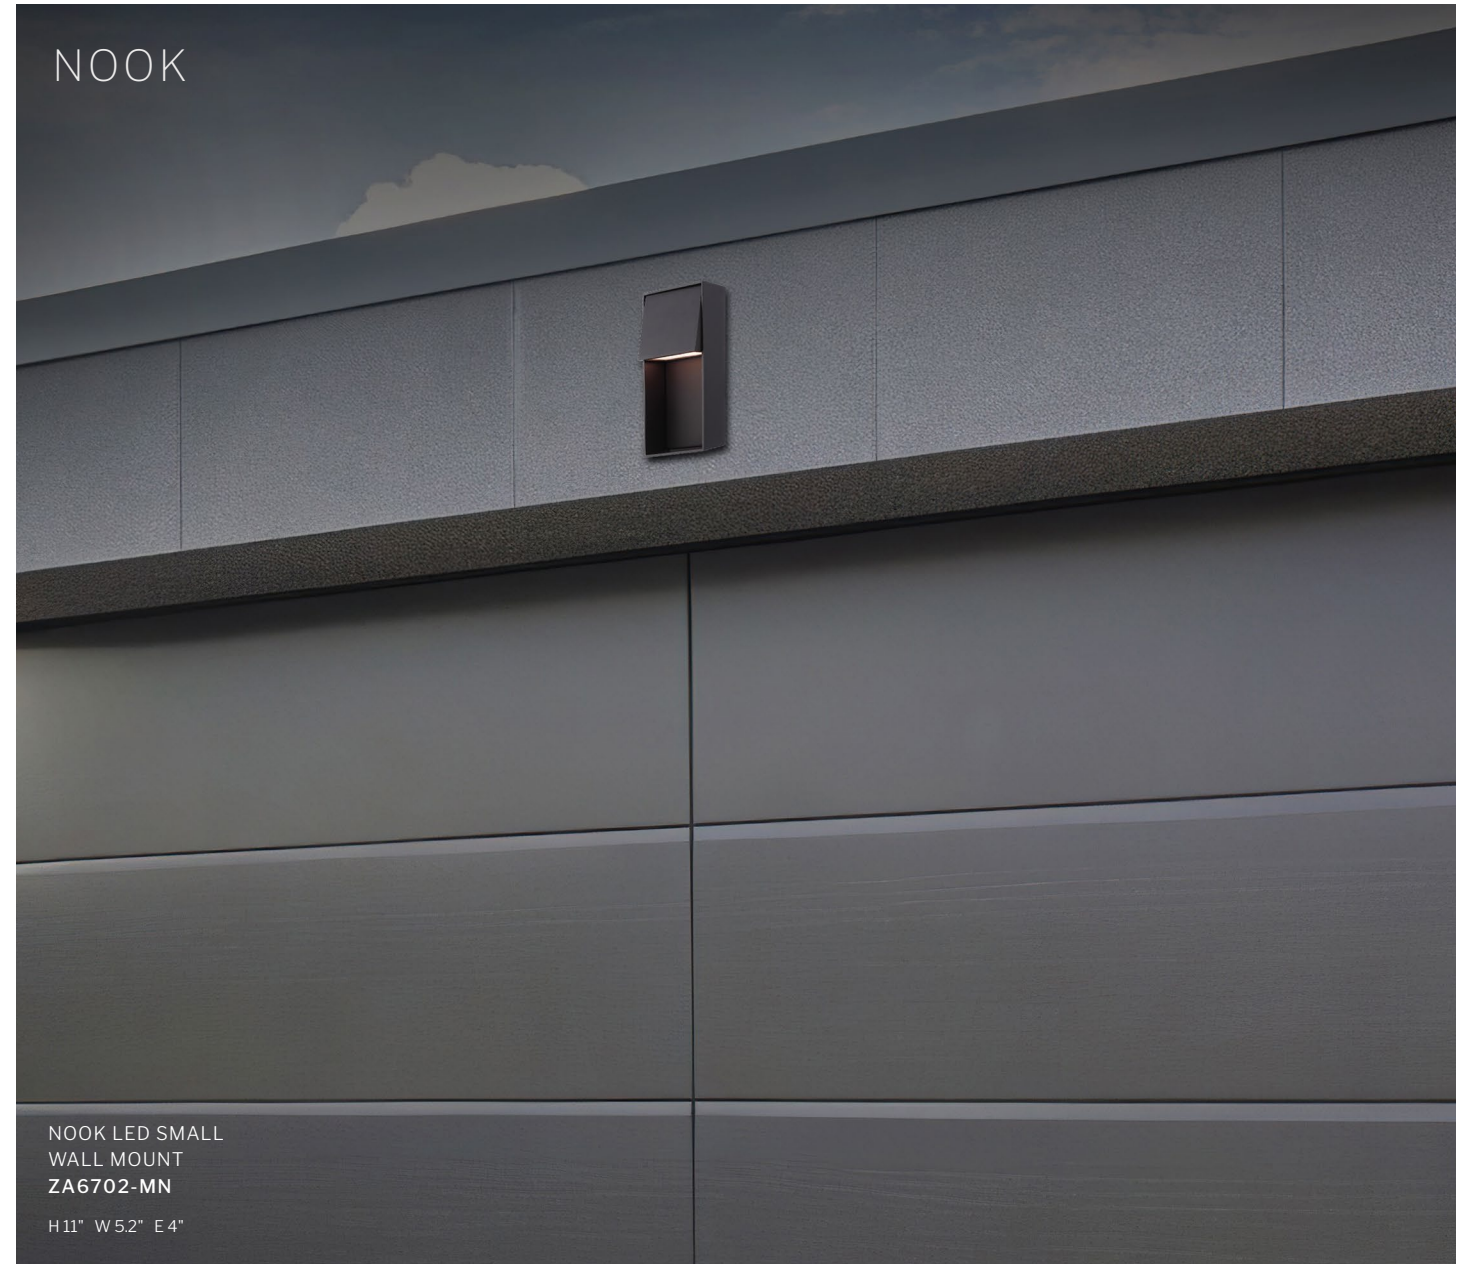

METALWORK
X-LARGE WALL MOUNT
ZA6534-MNSB
W 13" H 27" E 14"

METALWORK
POST MOUNT
ZA6515-MNSB
W 9" H 20.38"

METALWORK
3 LIGHT PENDANT
ZA6511-MNSB
W 9" H 16.88"

MILES LARGE
WALL MOUNT
ZA6622-MNABZ
H21.88" W7.13" E7.13"