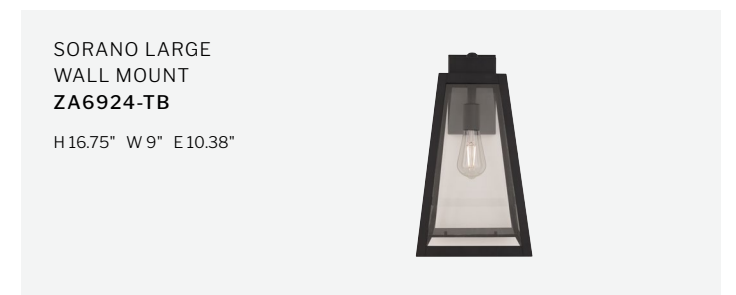

SORANO X-LARGE
WALL MOUNT
ZA6934-TB
H 19.63" W 10.63" E 12"