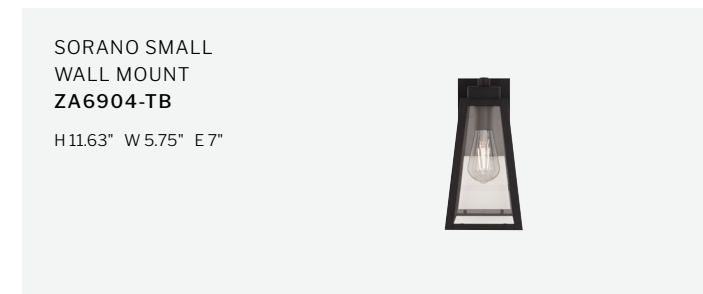

MARIN LARGE
WALL MOUNT
ZA6824-TB
H 20.63" W 8" E 9.63"

MARIN POST MOUNT
ZA6825-TB
H 23.5" W 8"

MARIN X-LARGE
WALL MOUNT
ZA6834-TB
H 24" W 10" E 11.5"

SORANO

SORANO MEDIUM
WALL MOUNT
ZA6914-TB
H 13.88" W 7.25" E 8.63"