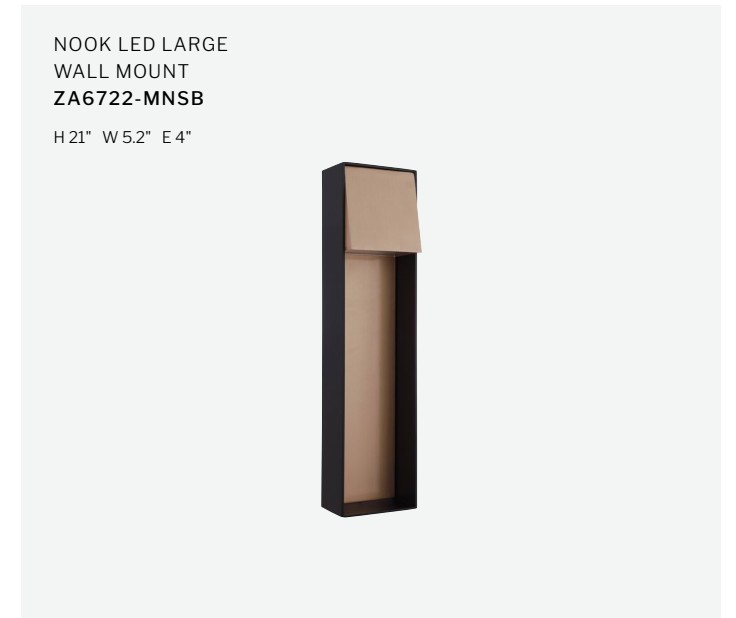

METALWORK
X-LARGE WALL MOUNT
ZA6534-MNSB
W 13" H 27" E 14"

METALWORK
POST MOUNT
ZA6515-MNSB
W 9" H 20.38"

METALWORK
3 LIGHT PENDANT
ZA6511-MNSB
W 9" H 16.88"

MILES LARGE
WALL MOUNT
ZA6622-MNABZ
H21.88" W7.13" E7.13"

NOOK LED SMALL
WALL MOUNT
ZA6702-MN
H11" W5.2" E4"

MILES SMALL
WALL MOUNT
ZA6602-MNABZ
H15.88" W5.25" E5.25"

MILES 1 LIGHT
PENDANT
ZA6621-MN
H23" W7.13"

MILES MEDIUM
WALL MOUNT
ZA6612-MNABZ
H19" W6.25" E6.25"

MILES POST MOUNT
ZA6625-MN
H26.63" W7.13"

NOOK LED SMALL
WALL MOUNT
ZA6702-MNSB
H11" W5.2" E4"

NOOK LED LARGE
WALL MOUNT
ZA6722-MNSB
H21" W5.2" E4"

NOOK LED MEDIUM
WALL MOUNT
ZA6712-MN
H15.88" E5.2" D4"

MARIN

MARIN LARGE
WALL MOUNT
ZA6824-TB
H 20.63" W 8" E 9.63"

MARIN SMALL
WALL MOUNT
ZA6804-TB
H 13.75" W 5" E 6.5"

MARIN 1 LIGHT PENDANT
ZA6811-TB
H 16.25" W 6.5"

MARIN LARGE
WALL MOUNT
ZA6814-TB
H 16.88" W 6.5" E 8"