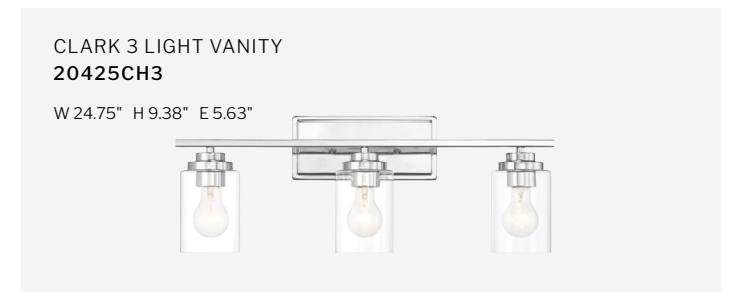

CLARK 4 LIGHT VANITY
20435CH4
W35" H9.38" E5.63"