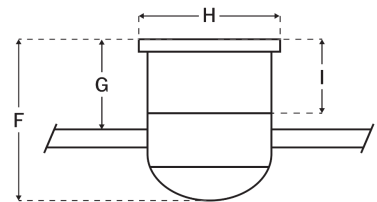

Motor

Motor Material:	Silicon Steel
Motor Technology:	AC
Motor Size (mm):	153x8
Mounting Options:	Flush Mount
Motor Type:	3-Speed Reversible
Indoor/Outdoor Rating:	Indoor

Blades

Number of Blades:	3
Blades Included:	Yes
Blade Finish:	Warbird Black/Orange
Optional Blade Finishes:	No
Blade Material:	Plywood
Blade Sweep:	48"
Blade Pitch:	15

Warranty

Limited Lifetime Warranty

Ceiling Drop Dimensions

F: Overall Height	17"
G: Blade to Ceiling Height	10.5"
H: Housing Width	8.5"
I: Housing Height	8.98"

Electrical/Lighting

Amps (High Speed):	0.46
Light Source Type:	LED
Number of Bulbs:	1
Bulbs Included:	Yes
Total Lighting Wattage:	4.5
Dimmable:	No
Delivered Lumens:	396
CRI:	83
Color Temp:	2700K
Lens Type:	Cased White Glass
Lens Cover:	No
Uplight:	No
Control Type Included:	Pull Chain
Optional Controls:	Available
WiFi Enabled:	No