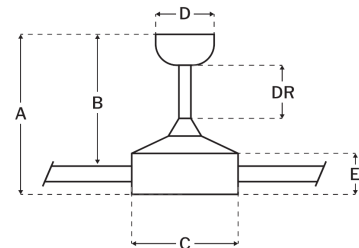

## Measurements

Blade Sweep (in):	72
Downrod Length (in):	6
Height (in):	15.56
Canopy Width (in):	5.12
Product Weight (lbs):	17.35
Lead Wire (in):	80
Carton Length (in):	36.25
Carton Width (in):	11.37
Carton Height (in):	11.37
Carton Cube:	2.71
Carton Weight (lbs):	22.13

## Motor

Motor Material:	Silicon Steel
Motor Technology:	DC
Motor Size (mm):	165x25
Mounting Options:	Flat or Angled Ceiling
Motor Type:	6-Speed Reversible
Indoor/Outdoor Rating:	Damp

## Ceiling Drop Dimensions

A: Total Height w/ 6" Downrod	15.56"
B: Blade to Ceiling Height	13.23"
C: Housing Width	6.5"
D: Canopy Width	5.12"
E: Housing Height	9.59"