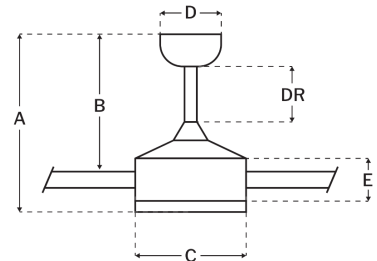

Measurements

Blade Sweep (in):	52
Downrod Length (in):	6
Height (in):	14.96
Canopy Width (in):	5.83
Product Weight (lbs):	13.89
Lead Wire (in):	80
Carton Length (in):	25.71
Carton Width (in):	8.5
Carton Height (in):	10.16
Carton Cube:	1.29
Carton Weight (lbs):	15.87

Motor

Motor Material:	Silicon Steel
Motor Technology:	AC
Motor Size (mm):	153x15
Mounting Options:	Flat or Angled Ceiling
Motor Type:	3-Speed Reversible
Indoor/Outdoor Rating:	Indoor

Blades

Number of Blades:	3
Blades Included:	Yes
Blade Finish:	White
Optional Blade Finishes:	No
Blade Material:	Plywood
Blade Sweep:	52"
Blade Pitch:	15

Warranty

Limited Lifetime Warranty

Ceiling Drop Dimensions

A: Total Height w/ 6" Downrod	14.96"
B: Blade to Ceiling Height	12.72"
C: Housing Width	6.85"
D: Canopy Width	5.83"
E: Housing Height	4.17"

Electrical/Lighting