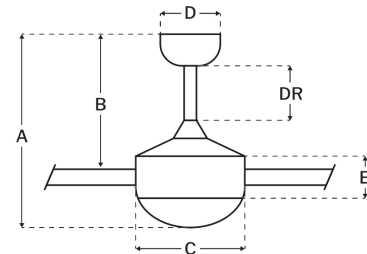

Measurements

Blade Sweep (in):	72
Downrod Length (in):	6
Height (in):	14.5
Canopy Width (in):	6.03
Product Weight (lbs):	17.42
Lead Wire (in):	80
Carton Length (in):	37.8
Carton Width (in):	10.63
Carton Height (in):	14.96
Carton Cube:	3.48
Carton Weight (lbs):	22.05

Motor

Motor Material:	Silicon Steel
Motor Technology:	DC
Motor Size (mm):	165x25
Mounting Options:	Flat or Angled Ceiling
Motor Type:	6-Speed Reversible
Indoor/Outdoor Rating:	Indoor

Blades

Number of Blades:	3
Blades Included:	Yes
Blade Finish:	White
Optional Blade Finishes:	No
Blade Material:	Solid Wood
Blade Sweep:	72"
Blade Pitch:	15

Warranty

Limited Lifetime Warranty

Ceiling Drop Dimensions

A: Total Height w/ 6" Downrod	14.5"
B: Blade to Ceiling Height	11"
C: Housing Width	7.48"
D: Canopy Width	6.03"
E: Housing Height	5.31"

Electrical/Lighting