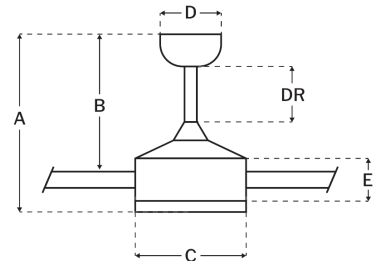

Measurements

Blade Sweep (in):	60
Downrod Length (in):	6
Height (in):	14.5
Canopy Width (in):	6.03
Product Weight (lbs):	14.33
Lead Wire (in):	80
Carton Length (in):	31.81
Carton Width (in):	10.47
Carton Height (in):	14.69
Carton Cube:	2.83
Carton Weight (lbs):	17.86

Motor

Motor Material:	Silicon Steel
Motor Technology:	DC
Motor Size (mm):	155.5x15
Mounting Options:	Flat or Angled Ceiling
Motor Type:	6-Speed Reversible
Indoor/Outdoor Rating:	Indoor

Blades

Number of Blades:	3
Blades Included:	Yes
Blade Finish:	White
Optional Blade Finishes:	No
Blade Material:	Solid Wood
Blade Sweep:	60"
Blade Pitch:	15

Warranty

Limited Lifetime Warranty

Ceiling Drop Dimensions

A: Total Height w/ 6" Downrod	14.5"
B: Blade to Ceiling Height	11"
C: Housing Width	7.48"
D: Canopy Width	6.03"
E: Housing Height	5.31"

Electrical/Lighting