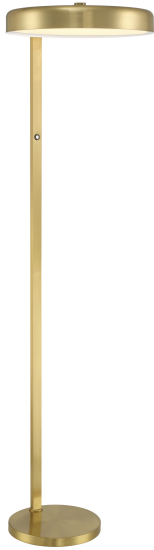

CRAFTMADE™

87025SB-F

Keeva 1 Light Floor Lamp

Satin Brass

UPC#647881273132

Additional Finishes

87025FB-F

Measurements

Length (in):	N/A
Width (in):	14.96
Height (in):	57.05
Extension (in):	N/A
Downrod/Chain Length (in):	N/A
Leadwire (in):	72
Product Weight (lbs):	18.41
Carton Length (in):	18.75
Carton Width (in):	17.87
Carton Height (in):	32.38
Carton Cube:	6.28
Carton Weight (lbs):	24.18
Oversize:	No

Fixture

Mounting Method:	Floor
Mounting Location:	Indoor
Body Material:	Aluminum/Steel
Up/Down Mount:	N/A

Certifications

Safety Rating:	cETLus
Title 20:	N/A
Title 24 (JA8):	No
ADA:	N/A

Warranty

1 Year Limited Warranty

Electrical/Lighting

Light Source Type:	Integrated LED
Number of Bulbs:	1
Bulbs Included:	Yes
Total Wattage:	28
Socket Type:	Integrated LED
Dimmable:	Yes
Delivered Lumens:	1624
CRI:	90
Color Temp:	3000K
Shade Finish/Material:	Frost White Polycarbonate
Shade Width (in):	14.96
Shade Height (in):	2.2