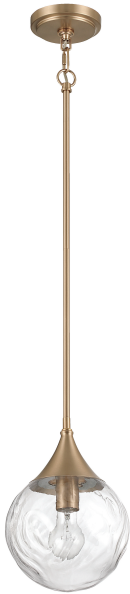

### Reflection 1 Light Mini Pendant

Premium Bronze

UPC#647881274979

#### Additional Finishes

61291-FB

#### Measurements

Length (in):	N/A
Width (in):	8
Height (in):	11.5
Extension (in):	N/A
Downrod/Chain Length (in):	42/72*
Leadwire (in):	168
Product Weight (lbs):	4.85
Carton Length (in):	10.5
Carton Width (in):	10.5
Carton Height (in):	14
Carton Cube:	0.89
Carton Weight (lbs):	6.0
Oversize:	No

#### Fixture

Mounting Method:	Chain and/or Downrod
Mounting Location:	Indoor
Body Material:	Steel
Up/Down Mount:	N/A