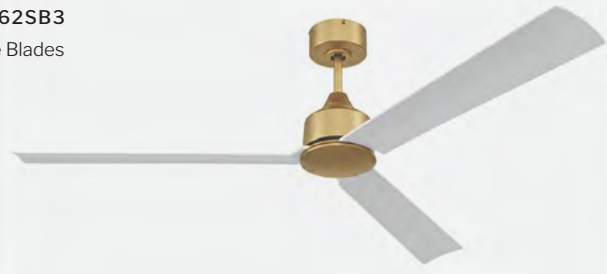

Satin Brass
CHM62SB3
White Blades

DESIGNER QUALITY. BUILDER PRICES.
UNMATCHED VARIETY.

CRAFTMADE
EST. 1985