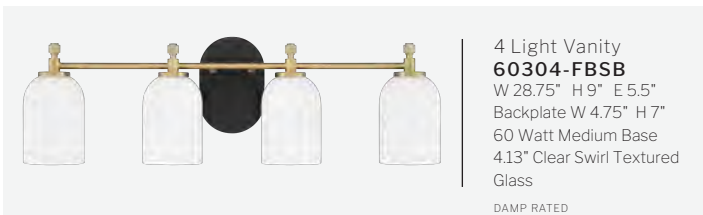

DAMP RATED

**3 Light Vanity
60303-FBSB**
W 20.5" H 9" E 5.5"
Backplate W 4.75" H 7"
60 Watt Medium Base
4.13" White Frosted Glass

DAMP RATED

**6 Light Island
60376-FBSB-C**
L 36" W 15" H 28.25" Canopy W 4.17" L 18" 6'
Chain, 10' Cord, 2 x 6" & 4 x 12" Downrods
60 Watt Medium Base, 4.13" Clear Swirl
Textured Glass