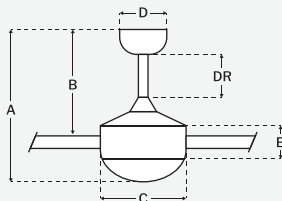

CEILING DROP DIMENSIONS

A	13.39"
B	10.28"
C	7.09"
D	5.91"
E	3.54"
DR	6"

DESIGNER QUALITY. BUILDER PRICES.
UNMATCHED VARIETY.

Satin Brass / White

RSL52SBW5

White Blades