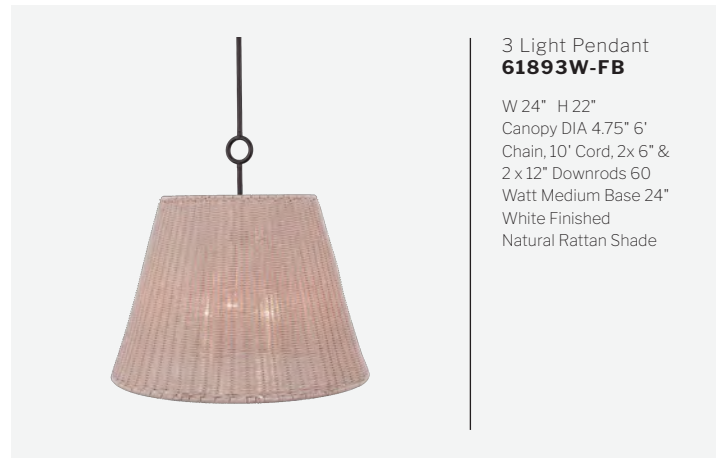

3 Light Pendant
61893-CPZ

3 Light Pendant
61893W-FB

W 24" H 22"
Canopy DIA 4.75" 6"
Chain, 10' Cord, 2x 6" &
2 x 12" Downrods 60
Watt Medium Base 24"
White Finished
Natural Rattan Shade