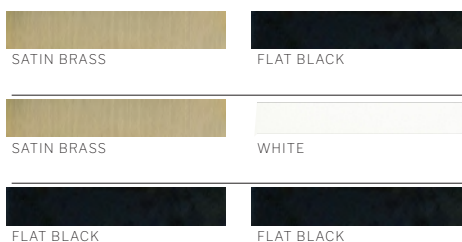

FINISH AND BLADE PAIRINGS