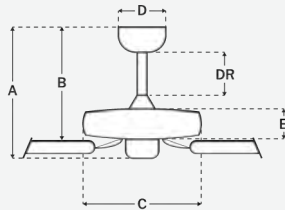

CEILING DROP DIMENSIONS

A	15.16"	B
14.48" C		
8.07"	D	6.14"
E	4.5"	DR 6"