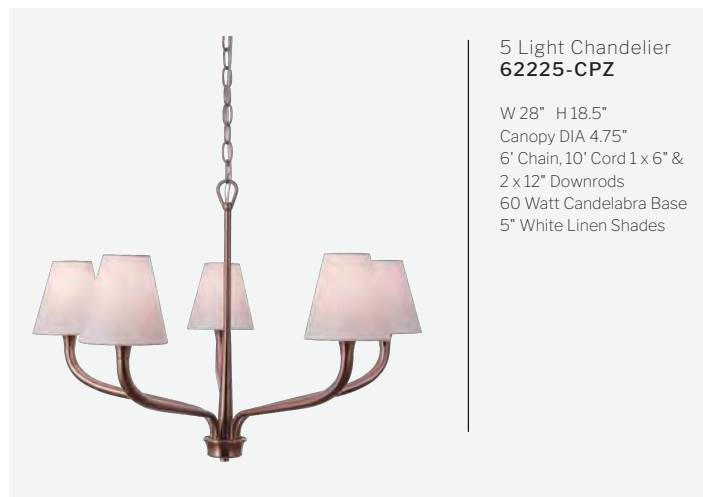

60 Watt Candelabra Base
Linen Shades

9 Light Chandelier
61929-FB

W 44.5" H 22"
Canopy DIA 4.75"
6' Chain, 10' Cord 1 x 6" &
2 x 12" Downrods
60 Watt Candelabra Base
5" White Linen Shades

1 Light Wall Sconce
61961-SB

W 5" H 16.5" E 6.5"
Backplate DIA 4.75"
60 Watt Candelabra Base
5" White Linen Shade

CRAFTMADE

EST. 1985

INTRODUCING THE **BANCROFT** COLLECTION

Recognized for its dramatic presence and versatility, the Bancroft collection lives up to its name. Designed to elevate thoughtfully designed interiors, the Bancroft features gracefully curved arms, custom sleek bobeches, white linen shades, and decorative chain. Discover Bancroft and more at craftmade.com.

DESIGNER QUALITY. BUILDER PRICES.
UNMATCHED VARIETY.

FEATURES

- Includes 6 ft Chain
- 60 Watt Candellabra Base
- White Linen Shades

FINISHES

PREMIUM BRONZE

THE **BANCROFT** COLLECTION

5 Light Chandelier
62225-CPZ

W 28" H 18.5"
Canopy DIA 4.75"
6' Chain, 10' Cord 1 x 6" &
2 x 12" Downrods
60 Watt Candelabra Base
5" White Linen Shades

9 Light Chandelier
62229-CPZ

W 36" H 25"
Canopy DIA 4.75"
6' Chain, 10' Cord
60 Watt Candelabra Base
5" White Linen Shades