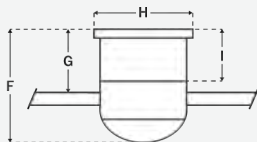

CEILING DROP DIMENSIONS

F 10" G 7.56"

H 7.24" I

6.93"