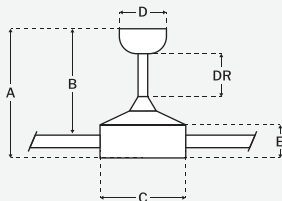

CEILING DROP DIMENSIONS

A	16.46"
B	13.77"
C	7.48"
D	5.91"
E	4.79"
DR	6"