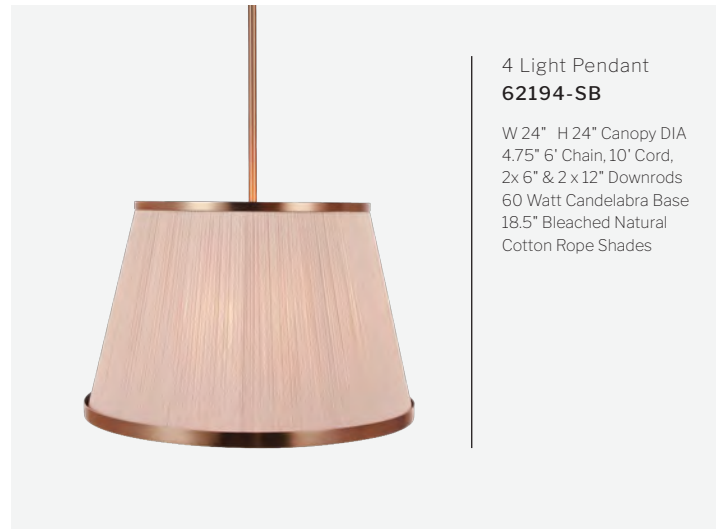

4 Light Pendant
62194-SB

W 24" H 24" Canopy DIA
4.75" 6' Chain, 10' Cord,
2x 6" & 2 x 12" Downrods
60 Watt Candelabra Base
18.5" Bleached Natural
Cotton Rope Shades