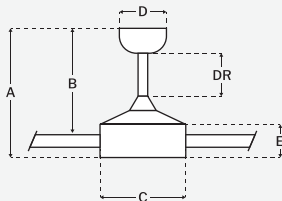

CEILING DROP DIMENSIONS

A	12.71"
B	11.97"
C	7.17"
D	5.91"
E	3.90"
DR	6"