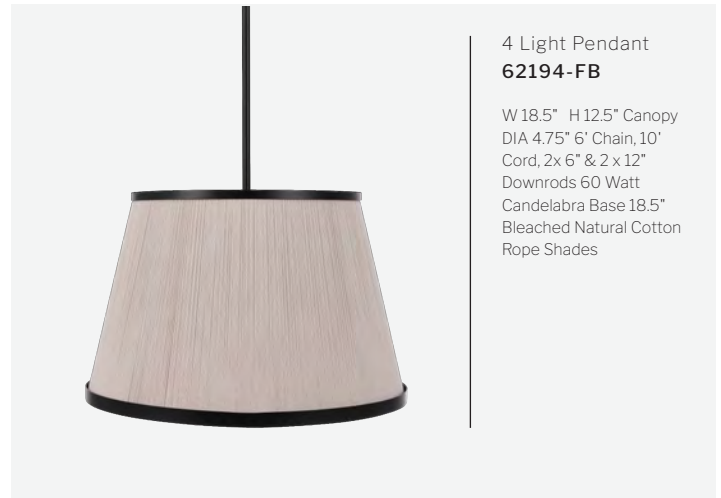

THE PAXTON COLLECTION

4 Light Pendant
62194-FB

W 18.5" H 12.5" Canopy DIA
4.75" 6' Chain, 10' Cord,
2x 6" & 2 x 12"
Downrods 60 Watt
Candelabra Base 18.5"
Bleached Natural Cotton
Rope Shades