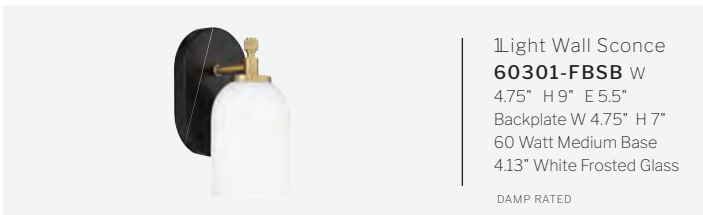

**2 Light Vanity
60302-FBSB-C**
W 12.25" H 9" E 5.5"
Backplate W 4.75" H 7"
60 Watt Medium Base
4.13" Clear Swirl Textured
Glass

DAMP RATED