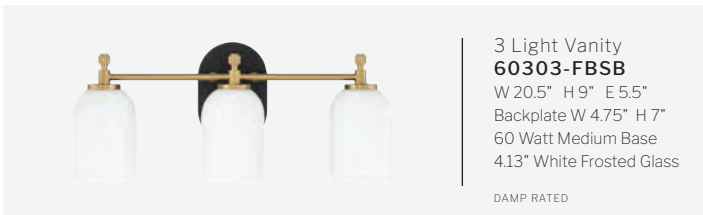

**4 Light Vanity
60304-FBSB**
W 28.75" H 9" E 5.5"
Backplate W 4.75" H 7"
60 Watt Medium Base
4.13" Clear Swirl Textured
Glass

DAMP RATED