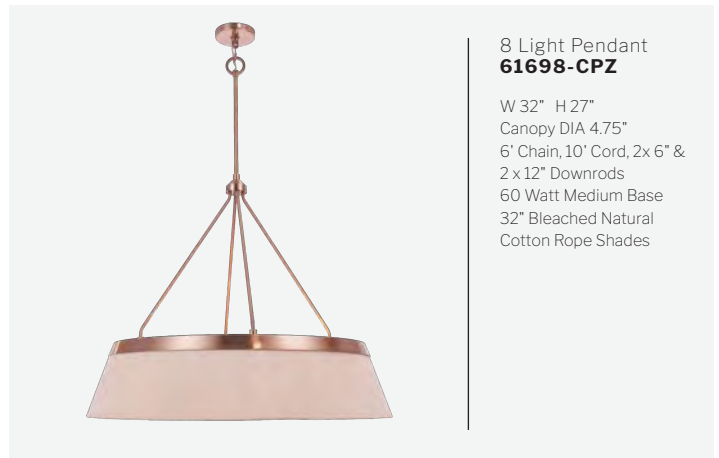

W 32" H 27"
Canopy DIA 4.75"
6' Chain, 10' Cord, 2x 6" &
2 x 12" Downrods
60 Watt Medium Base
32" Bleached Natural
Cotton Rope Shades