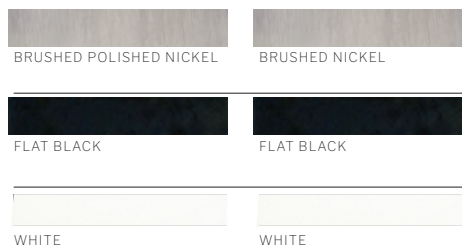

FINISH AND BLADE PAIRINGS