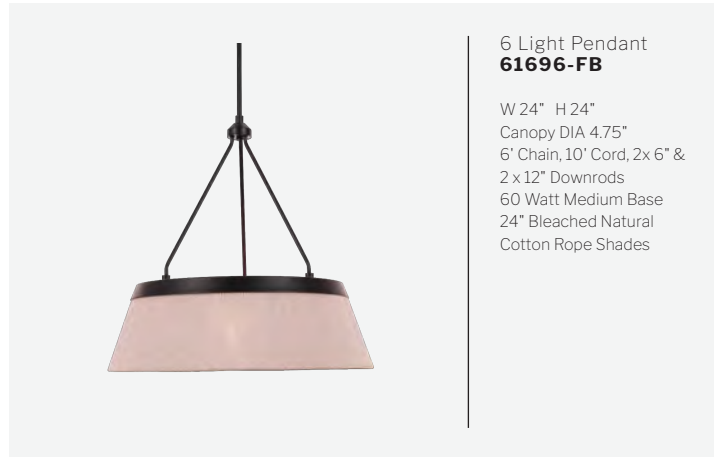

8 Light Pendant
61698-CPZ

W 24" H 24"
Canopy DIA 4.75"
6' Chain, 10' Cord, 2x 6" &
2 x 12" Downrods
60 Watt Medium Base
24" Bleached Natural
Cotton Rope Shades