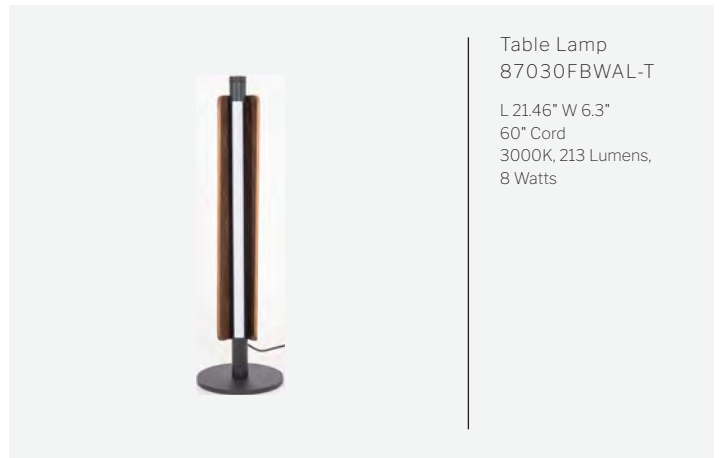

L 20.63" H 4.75" E 5.25"
Wall Mount Integrated
LED 3000K, 260 Lumens,
8W

LED Pendant
62490-FBWAL-LED

L 47.25" H 2.75" W 4.75"
10' Cord Integrated LED
3000K, 530 Lumens, 20W

Table Lamp
87030FBWAL-T

L 21.46" W 6.3"
60" Cord
3000K, 213 Lumens,
8 Watts

Floor Lamp
87031FBWAL-F

L 62.8" W 8.66"
72" Cord
3000K, 680 Lumens,
24 Watts

CRAFTMADE

EST. 1985

INTRODUCING THE CALGARY COLLECTION

The Calgary Collection brings timeless lantern-inspired styling to outdoor spaces with its bold geometric silhouette, clear glass panels, and durable textured black finish. Built for lasting performance, the collection features weather-resistant construction and clean, architectural lines that showcase decorative bulbs while providing warm, welcoming illumination. Find Calgary and other lighting collections at craftmade.com.