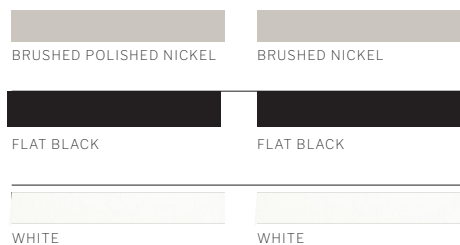

FINISH AND BLADE PAIRINGS