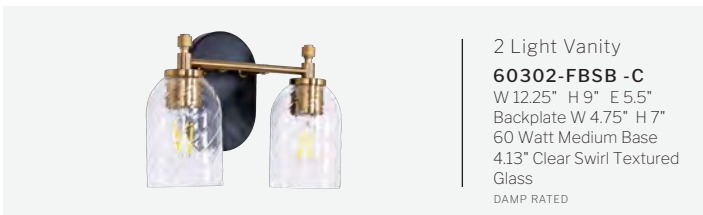

**1 Light Wall Sconce
60301-FBSB-W**
4.75" H 9" E 5.5"
Backplate W 4.75" H 7"
60 Watt Medium Base
4.13" White Frosted Glass

DAMP RATED

**3 Light Vanity
60303-FBSB**
W 20.5" H 9" E 5.5"
Backplate W 4.75" H 7"
60 Watt Medium Base
4.13" White Frosted Glass

DAMP RATED