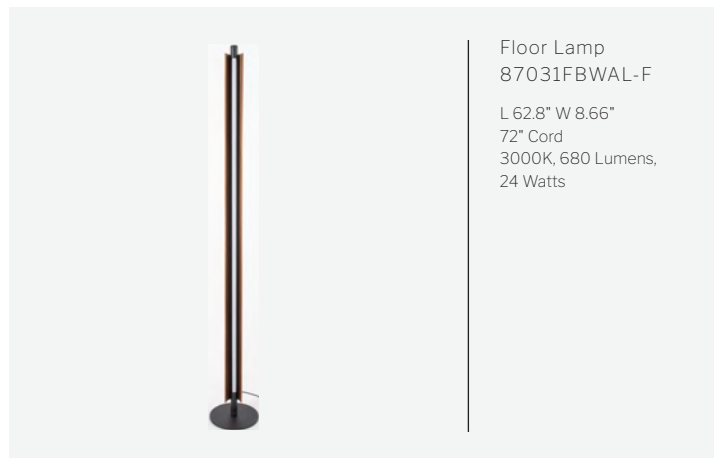

L 20.63" H 4.75" E 5.25"
Wall Mount Integrated
LED 3000K, 260 Lumens,
8W

LED Pendant
62490-FBWAL-LED

L 47.25" H 2.75" W 4.75"
10' Cord Integrated LED
3000K, 530 Lumens, 20W

Table Lamp
87030FBWAL-T

L 21.46" W 6.3"
60" Cord
3000K, 213 Lumens,
8 Watts

Floor Lamp
87031FBWAL-F

L 62.8" W 8.66"
72" Cord
3000K, 680 Lumens,
24 Watts

CRAFTMADE

EST. 1985

INTRODUCING THE CALGARY COLLECTION

The Calgary Collection brings timeless lantern-inspired styling to outdoor spaces with its bold geometric silhouette, clear glass panels, and durable textured black finish. Built for lasting performance, the collection features weather-resistant construction and clean, architectural lines that showcase decorative bulbs while providing warm, welcoming illumination. Find Calgary and other lighting collections at craftmade.com.