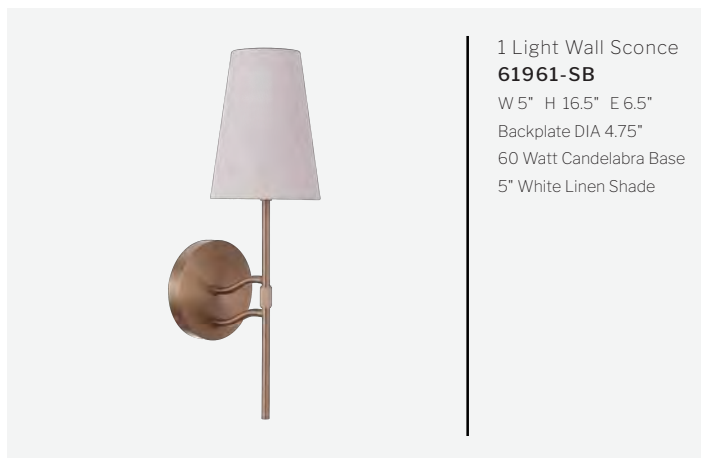

5 Light Chandelier
61925-FB

W 29" H 14" Canopy DIA
4.75" 60 Watt Candelabra
Base 6' Chain, 10' Cord 1 x
6" & 2 x 12" Downrods

5" White Linen Shades

6 Light Chandelier
61926-SB

W 36.5" H 14" 2 x 12"
Canopy DIA 4.75"
6' Chain, 10' Cord 1 x 6" &
Downrods 5" White

60 Watt Candelabra Base
Linen Shades

9 Light Chandelier
61929-FB

W 44.5" H 22"
Canopy DIA 4.75"
6' Chain, 10' Cord 1 x 6" &
2 x 12" Downrods
60 Watt Candelabra Base
5" White Linen Shades

1 Light Wall Sconce
61961-SB