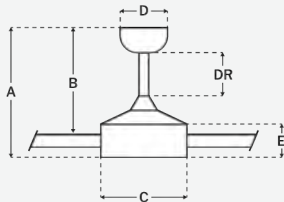

EOS ECF 60" CEILING FAN

SPECS

Blade Sweep	60°
Number of Blades	5
Blade Pitch	11°
Motor Size (MM)	12 x 118 AC
Included Control	Pull Chain
Compatible Control Types	B, F & J
Amps (Hi Speed)	0.57
Watts (Hi Speed)	69.5
Energy Guide Watts	43
Energy Guide CFM	4047
Energy Guide CFM Watts	94
Energy Guide Yearly Energy Cost	12
High Speed (CFM)	5752
Low Speed (CFM)	2115
Carton Size (CU FT)	2.02
Shipping Wt. (lbs)	22.71
UPS Oversized	No

CEILING DROP DIMENSIONS

A	13.78"
B	12.16"
C	11.65"
D	11"
E	3.94"
DR	6"