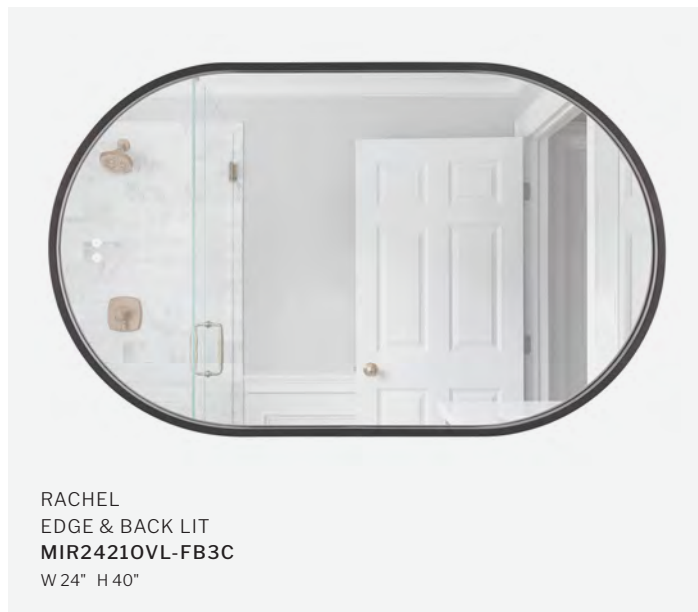

DESIGNER QUALITY. BUILDER PRICES.
UNMATCHED VARIETY.

FEATURES

- 24" x 40" framed oval mirror
- Integrated edge and back-lit LED illumination
- Adjustable color temperature (3000K-5000K)
- Built-in dimming functionality
- Provides both task lighting and ambient accent lighting
- Ideal for modern, transitional, and luxury bath environments
- Mounts vertical or horizontal
- Independently back and edge lit

FINISHES

THE **RACHEL** LED MIRROR

RACHEL
EDGE & BACK LIT
MIR2421OVL-FB3C
W 24" H 40"

RACHEL
EDGE LIT & BACK LIT
MIR2421OVL-SB3C
W 24" H 40"

CRAFTMADE

EST. 1985

INTRODUCING THE **SOPHIE** LED MIRROR

The Sophie LED Mirror blends modern sophistication with functional design. Its rounded rectangular silhouette is framed in a striking flat black finish, creating a refined focal point for bathrooms, dressing areas, and powder rooms. Edge and back lighting provide balanced illumination, while the integrated dimmer and adjustable color temperature allow you to customize the light from warm and inviting to bright and task-focused. Damp-rated and designed for wall mounting. Find Sophie and other mirror collections at [craftmade.com](https://www.craftmade.com).