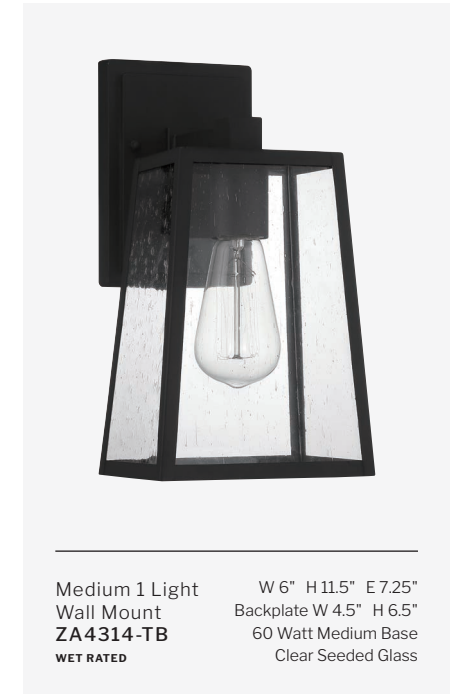

WET RATED

Extra Large 3 Light Wall Mount
ZA4644-MN

WET RATED

W 15" H 24.25" E 16"
Backplate W 7" H 9.84"
60 Watt Medium Base
Clear Glass

Medium 1 Light Wall Mount
ZA4614-MN

WET RATED

W 8" H 13.38" E 9.13"
Backplate W 4.25" H 7.5"
60 Watt Medium Base
Clear Glass