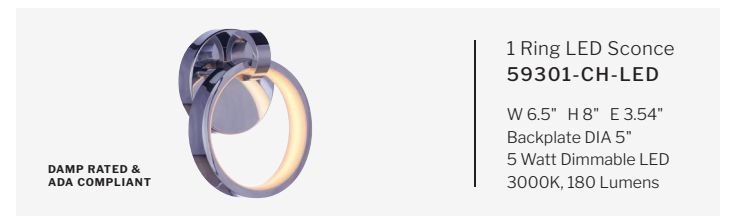

2 Ring LED Vanity
59302-FB-LED

DAMP RATED & ADA COMPLIANT

W 6.5" H 8" E 3.54"
Backplate DIA 5"
5 Watt Dimmable LED
3000K, 180 Lumens