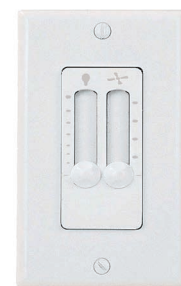

FINISH AND BLADE PAIRINGS

Dual Slide Fan & Light Control
CM-7W-LED