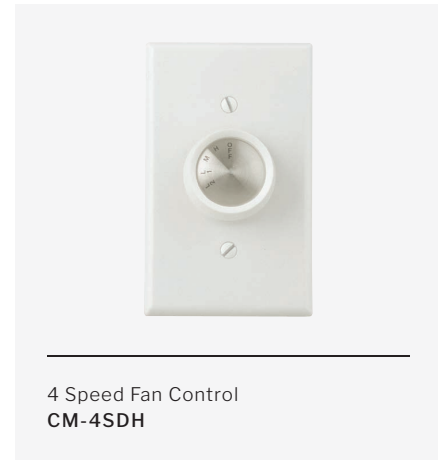

4 Speed Fan Control
CM-4SDH-5

TYPE G

4 Speed Fan Control
CM-4SDH

FEATURES

- Hard-Wired 4 Speed Rotary Wall Control
  See Page 500 for Detailed Compatibility
- Controls up to 1 AC Motor Fan
- Single Pole
  Requires 1 Lead Wire, Neutral to Fan, & Ground Wire
- Includes:
  1 Hard-Wired Wall Control
  1 White Wall Plate
  Almond, Ivory, & White Knobs

SPECS

Control Type	Hard-Wired Wall Control	
Light Control	No	
Fan Control	4 Speed	
Fan Motor Type	AC Motor	
Power	Max 1 AC Fan Max 1.5 Amp Fan	
Finish	Wall Plate:	W
	Knobs:	AL, IV, W