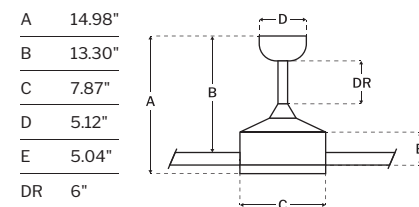

CEILING DROP DIMENSIONS

WET RATED   **eETLus LISTED**   **AC MOTOR**
JAB TITLE 24   **SHIPS TO CANADA**

SPECS

Blade Sweep	54"
Number of Blades	3
Blade Pitch	13°
Motor Size (MM)	153x17
Included Control	UCI-2000-2
Compatible Control Types	Types A, G, & J
Amps (Hi Speed)	0.48
Watts (Hi Speed)	57.95
Energy Guide Watts	39
Energy Guide CFM	3477
Energy Guide CFM Watts	89
Energy Guide Yearly Energy Cost	11
High Speed (CFM)	4568
Low Speed (CFM)	2240
Carton Size (CU FT)	1.58
Shipping Wt. (lbs)	18.08
UPS Oversized	No

LED SPECS

Bulb CCT	3000K
Bulb Wattage	22
CRI	90
Lumens	1204
Light Kit	Included (Opt.)