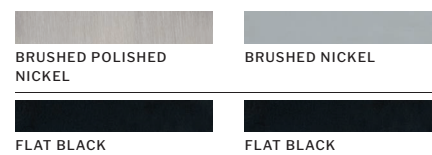

FINISH AND BLADE PAIRINGS

Handheld Remote (Included)
WIDC-CCT

- SHIPS TO CANADA
- DC MOTOR
- DAMP RATED
- cULus LISTED
- SMART BY BOND
- INTEGRATED LED