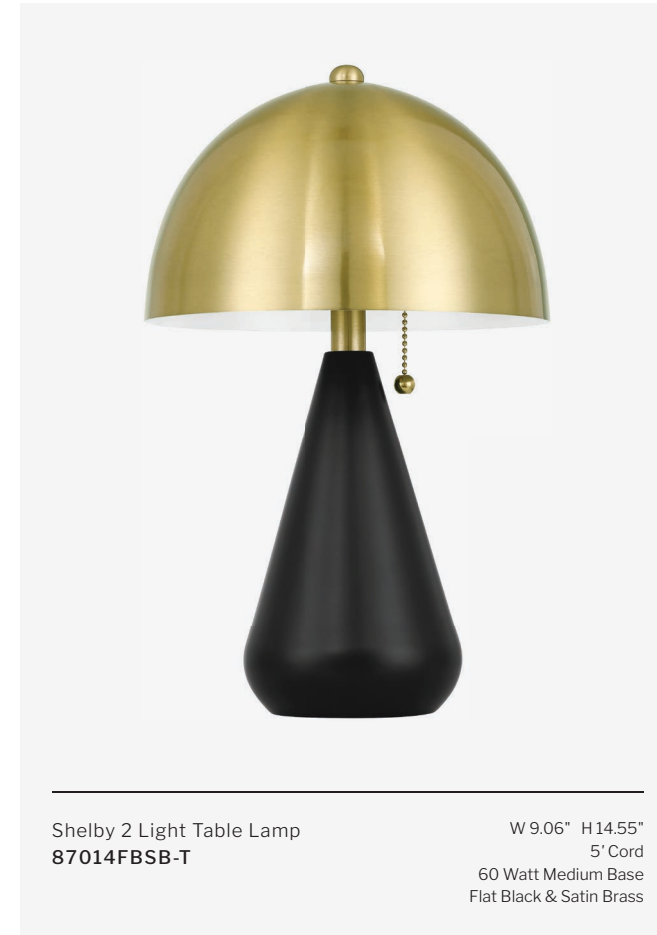

Sea Scape
Page 277

3 Light Table Lamp
Page 272

Shelby
Page 271

Travis
Page 274

Keeva
Page 274

LED Table Lamp
Page 272

Indiana Table Lamp
87011FB-T
W 29.13" H 24.09"
5' Cord
60 Watt Medium Base
Flat Black

Olive Table Lamp
87012FBSB-T
W 7.91" H 11.57"
5' Cord
60 Watt Medium Base
Flat Black & Satin Brass