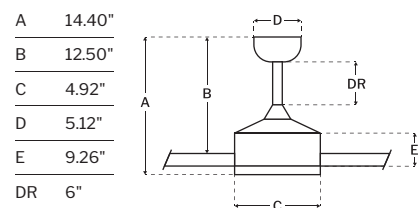

CEILING DROP DIMENSIONS

DC MOTOR   DAMP RATED
cETLus LISTED   SHIPS TO CANADA