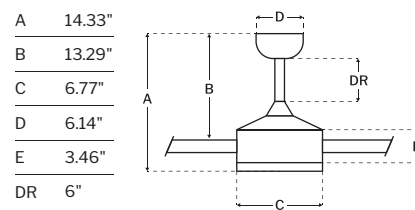

CEILING DROP DIMENSIONS

SPECS

Blade Sweep	56"
Number of Blades	3
Blade Pitch	18°
Motor Size (MM)	123x67.3
Included Control	DC-WALL2
Compatible Control Types	N/A
Amps (Hi Speed)	30
Watts (Hi Speed)	20.79
Energy Guide Watts	14
Energy Guide CFM	3898
Energy Guide CFM Watts	271
Energy Guide Yearly Energy Cost	4
High Speed (CFM)	5780
Low Speed (CFM)	1765
Carton Size (CU FT)	1.64
Shipping Wt. (lbs)	16.09
UPS Oversized	No