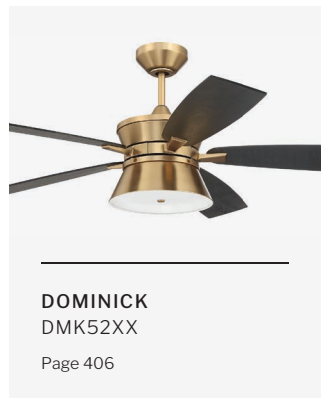

TRANSITIONAL CEILING FANS VISUAL INDEX