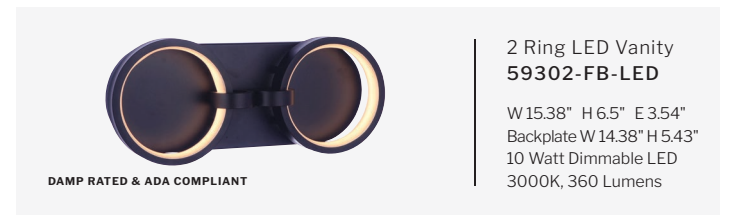

FINISHES

CHROME

FLAT BLACK

6 Ring LED Chandelier
59326-CH-LED

W 28" H 27.25"
Canopy DIA 7.87"
6' Chain, 9' Cord
30 Watt Dimmable LED, 3000K, 1080 Lumens

2 Ring LED Pendant
59392-FB-LED

L 6.5" W 5.13" H 14.5"
Canopy DIA 5.12"
8' Cord
10 Watt Dimmable LED
3000K, 360 Lumens

2 Ring LED Wall Sconce
59362-FB-LED

L 6.5" H 13.25" E 8"
Backplate DIA 5.5"
10 Watt Dimmable LED
3000K, 360 Lumens

DAMP RATED & ADA COMPLIANT

1 Ring LED Sconce
59301-CH-LED

W 6.5" H 8" E 3.54"
Backplate DIA 5"
5 Watt Dimmable LED
3000K, 180 Lumens