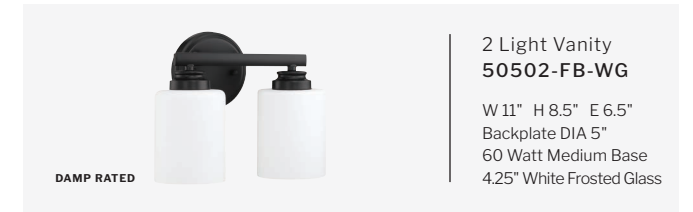

3 Light Foyer
50533-SB

W 14" H 23"
Canopy DIA 4.75"
6' Chain, 10' Cord
60 Watt Candelabra

DAMP RATED

1 Light Wall Sconce
50501-SB

W 5" H 8.5" E 6.5"
Backplate DIA 5"
60 Watt Medium Base
4.25" Clear Seeded Glass