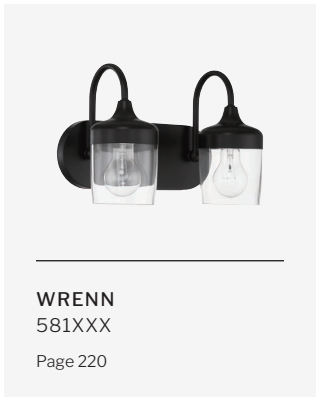

VANITY LIGHTING VISUAL INDEX CONTINUED