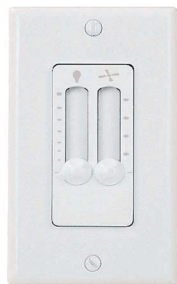

Dual Slide Fan & Light Control (Included)
CM-7W-LED

CEILING DROP DIMENSIONS

A	17.72"
B	12.99"
C	10.24"
D	5.12"
E	7.17"
DR	6"

- AC MOTOR
- SHIPS TO CANADA
- cETLus LISTED
- INTEGRATED LED