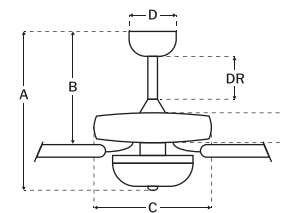

CEILING DROP DIMENSIONS

A	18.62"
B	8.98"
C	11.02"
D	5.12"
E	3.54"
DR	4"

SPECS

Blade Sweep	52"
Number of Blades	5
Blade Pitch	11.5°
Motor Size (MM)	153x15
Included Control	Pull Chain
Compatible Control Types	A, G, J, S
Amps (Hi Speed)	0.49
Watts (Hi Speed)	60.5
Energy Guide Watts	38
Energy Guide CFM	3001
Energy Guide CFM Watts	79
Energy Guide Yearly Energy Cost	11
High Speed (CFM)	4086
Low Speed (CFM)	1770
Carton Size (CU FT)	2.57
Shipping Wt. (lbs)	22.71
UPS Oversized	No

LED SPECS

Bulb CCT	3000K
Bulb Wattage	5.5
CRI	80
Lumens	2438
Light Kit	Integrated

FINISH AND BLADE PAIRINGS

BRUSHED POLISHED NICKEL	ASH + MAHOGANY
WHITE	WHITE + WASHED OAK

AC MOTOR SHIPS TO CANADA
ETLus LISTED INTEGRATED LED