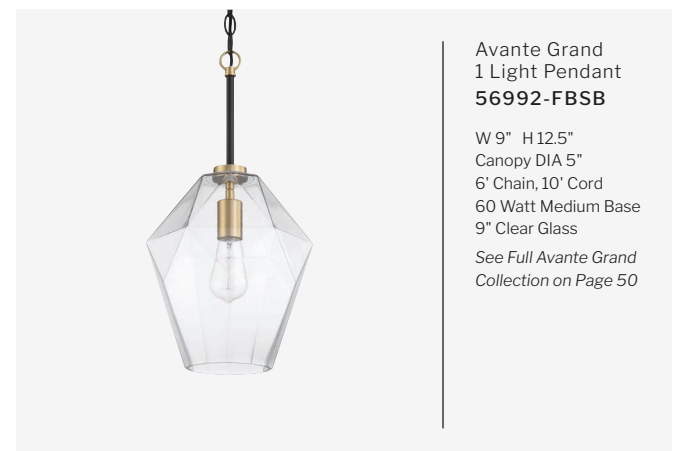

W 9" H 12.5"
Canopy DIA 5"
6' Chain, 10' Cord
60 Watt Medium Base
9" Clear Glass
*See Full Avante Grand
Collection on Page 50*