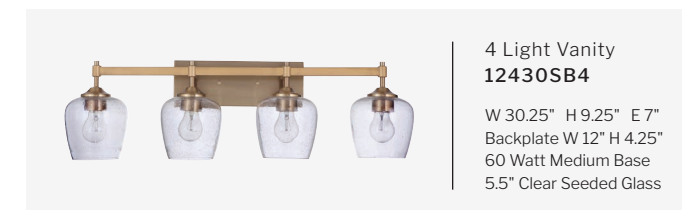

HENDRIX

FEATURES

- Clear Glass
- Up or Down Wall Mount
- Damp Rated

FINISHES

BOND STREET

FEATURES

- Clear Ribbed Glass
- Up or Down Wall Mount
- Damp Rated
- T Type Bulb is Recommended

FINISHES

EMILIO

FEATURES

- Clear Glass
- Up or Down Wall Mount
- Damp Rated

FINISHES

STELLEN

FEATURES

- Clear Seeded Glass
- Up or Down Wall Mount
- Damp Rated

FINISHES