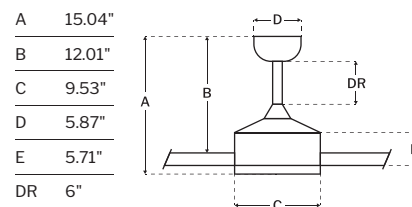

CEILING DROP DIMENSIONS

SHIPS TO CANADA

DC MOTOR **WET RATED**

cULus LISTED **JA8 TITLE 24**

SPECS

Blade Sweep	72"
Number of Blades	8
Blade Pitch	3.5°
Motor Size (MM)	168x25
Included Control	WIDC-Handheld
Compatible Control Types	Type I
Amps (Hi Speed)	0.56
Watts (Hi Speed)	42.09
Energy Guide Watts	28
Energy Guide CFM	7451
Energy Guide CFM Watts	264
Energy Guide Yearly Energy Cost	8
High Speed (CFM)	10142
Low Speed (CFM)	4400
Carton Size (CU FT)	2.67
Shipping Wt. (lbs)	35.27
UPS Oversized	No

LED SPECS

Bulb CCT	3000K
Bulb Wattage	20
CRI	90
Lumens	1040
Light Kit	Included (Opt.)