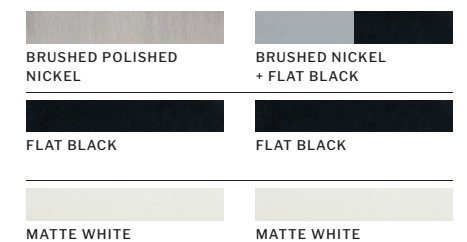

FINISH AND BLADE PAIRINGS

Wall Control and Remote (Included)
IDC