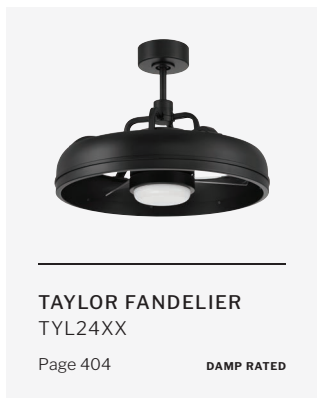

TRANSITIONAL CEILING FANS VISUAL INDEX