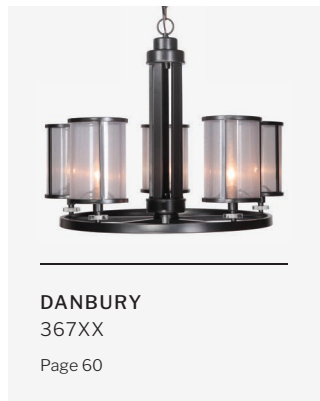

NEW
BLAKE
609XX
Page 40