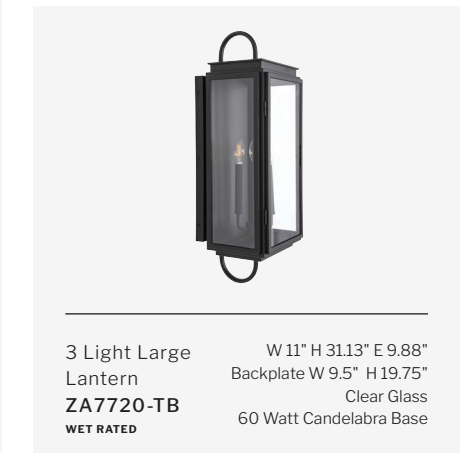

JORDAN ^{NEW}

FEATURES

- Reinforced Backplate
- Hinged Front Panel With Latch
- Square Candle Sleeve Covers
- Wet Rated

FINISHES

IRVING ^{NEW}

FEATURES

- Reinforced Backplate
- Hinged Front Panel With Latch
- Wet Rated

FINISHES