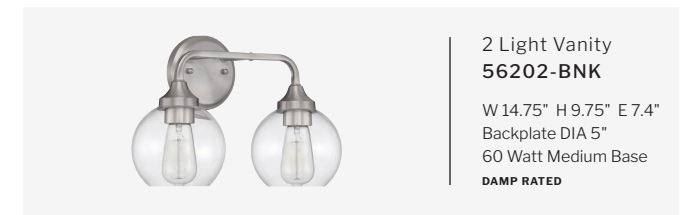

3 Light Vanity
56203-FB

W 14.75" H 9.75" E 7.4"
Backplate DIA 5"
60 Watt Medium Base
DAMP RATED