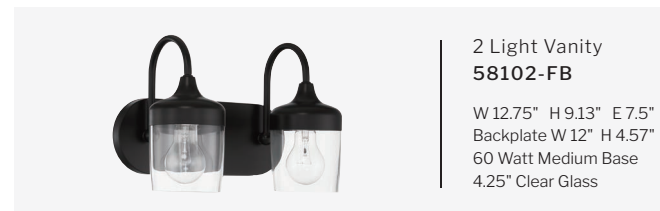

COUNCIL

FEATURES

- White Frosted Glass
- Up or Down Wall Mount
- See Full Council Collection on Page 88
- Damp Rated

FINISHES

WRENN

FEATURES

- Clear Glass
- Up or Down Wall Mount
- See Full Wrenn Collection on Page 56
- Damp Rated

FINISHES

MELODY

FEATURES

- Frosted Lens Cover
- Horizontal or Vertical Wall Mount
- ADA Compliant
- Indoor Rated

FINISHES

CONTEXT

FEATURES

- See Full Context Collection on Page 24
- ADA Compliant
- Damp Rated

FINISHES