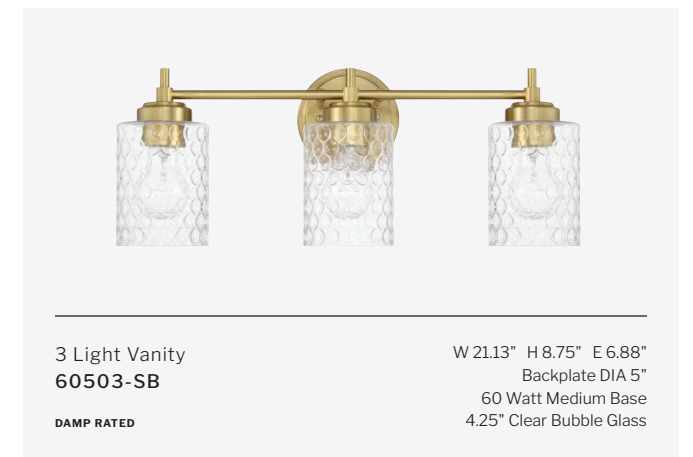

3 Light Vanity
60503-SB

DAMP RATED

W 21.13" H 8.75" E 6.88"
Backplate DIA 5"
60 Watt Medium Base
4.25" Clear Bubble Glass