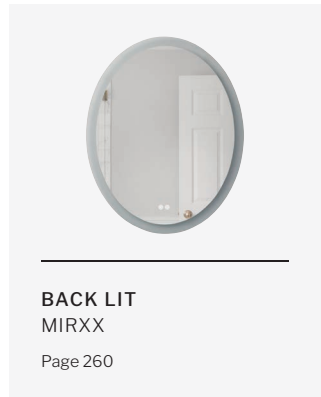

LED MIRRORS VISUAL INDEX

Medicine Cabinet
Page 258