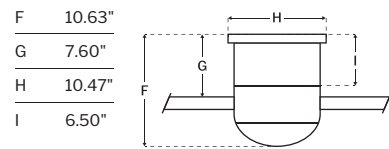

CEILING DROP DIMENSIONS

SPECS

Blade Sweep	44"
Number of Blades	3
Blade Pitch	11°
Motor Size (MM)	153x12
Included Control	UCI-2000-2
Compatible Control Types	Types A & J
Amps (Hi Speed)	0.42
Watts (Hi Speed)	50.65
Energy Guide Watts	36
Energy Guide CFM	2021
Energy Guide CFM Watts	57
Energy Guide Yearly Energy Cost	10
High Speed (CFM)	2592
Low Speed (CFM)	1374
Carton Size (CU FT)	1.45
Shipping Wt. (lbs)	16.91
UPS Oversized	No

LED SPECS

Bulb CCT	3000K
Bulb Wattage	18
CRI	90
Lumens	1084
Light Kit	Included (Opt.)