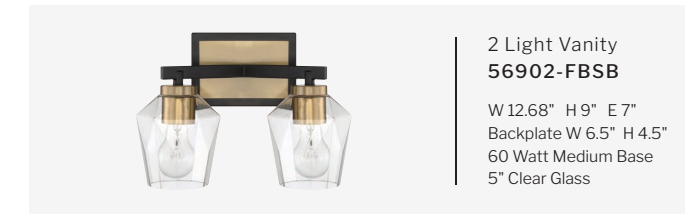

AVANTE GRAND

FEATURES

- Clear Glass
- Up or Down Wall Mount
- See Full Avante Grand Collection on Page 50
- Damp Rated

FINISHES

FLAT BLACK
& SATIN BRASS

2 Light Vanity
56902-FBSB

W 12.68" H 9" E 7"
Backplate W 6.5" H 4.5"
60 Watt Medium Base
5" Clear Glass