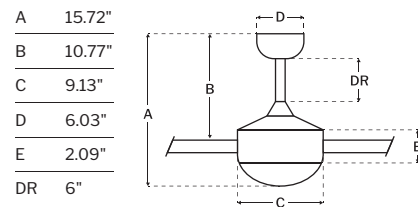

CEILING DROP DIMENSIONS

SHIPS TO CANADA

DC MOTOR **DAMP RATED**

cULus LISTED **JAB TITLE 24**

SPECS

Blade Sweep	72"
Number of Blades	6
Blade Pitch	12.7°
Motor Size (MM)	165x25
Included Control	WIDC-Handheld
Compatible Control Types	Type I
Amps (Hi Speed)	0.4
Watts (Hi Speed)	29.5
Energy Guide Watts	19
Energy Guide CFM	6300
Energy Guide CFM Watts	333
Energy Guide Yearly Energy Cost	5
High Speed (CFM)	8489
Low Speed (CFM)	3819
Carton Size (CU FT)	2.66
Shipping Wt. (lbs)	26.68
UPS Oversized	No

LED SPECS

Bulb CCT	3000K
Bulb Wattage	20
CRI	90
Lumens	983
Light Kit	Included (Opt.)