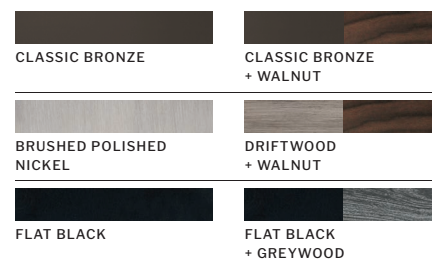

FINISH AND BLADE PAIRINGS

AC MOTOR ETLus LISTED