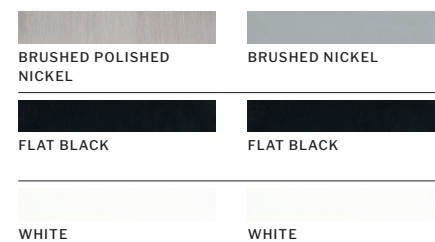

FINISH AND BLADE PAIRINGS

Wall Control (Included)
CM-6W

AC MOTOR   **SHIPS TO CANADA**
DAMP RATED   **cULus LISTED**