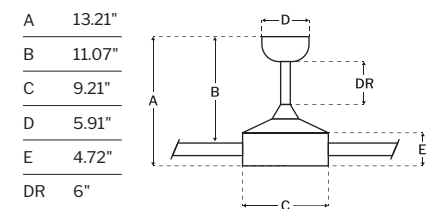

CEILING DROP DIMENSIONS

SPECS

Blade Sweep	62"
Number of Blades	3
Blade Pitch	12.5°
Motor Size (MM)	172x20
Included Control	CM-6W
Compatible Control Types	Types A, G, & J
Amps (Hi Speed)	0.49
Watts (Hi Speed)	58.88
Energy Guide Watts	35
Energy Guide CFM	4592
Energy Guide CFM Watts	131
Energy Guide Yearly Energy Cost	10
High Speed (CFM)	6857
Low Speed (CFM)	2025
Carton Size (CU FT)	1.94
Shipping Wt. (lbs)	21.83
UPS Oversized	No