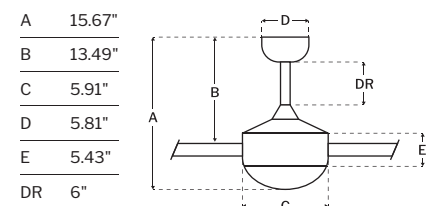

CEILING DROP DIMENSIONS

SHIPS TO CANADA
DC MOTOR   cETLus LISTED
INTEGRATED LED   JA8 TITLE 24

SPECS

Blade Sweep	52"
Number of Blades	4
Blade Pitch	12°
Motor Size (MM)	120x20
Included Control	WIDC3-Handheld
Compatible Control Types	Type I
Amps (Hi Speed)	0.44
Watts (Hi Speed)	33.5
Energy Guide Watts	20
Energy Guide CFM	3464
Energy Guide CFM Watts	173
Energy Guide Yearly Energy Cost	6
High Speed (CFM)	5239
Low Speed (CFM)	1452
Carton Size (CU FT)	1.68
Shipping Wt. (lbs)	16.98
UPS Oversized	No

LED SPECS

Bulb CCT	3000K
Bulb Wattage	18
CRI	91
Lumens	1000
Light Kit	Included (Opt.)