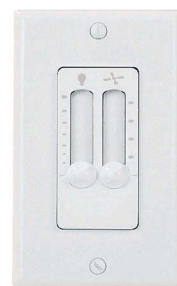

Dual Slide Fan & Light Control (Included)
CM-7W-LED