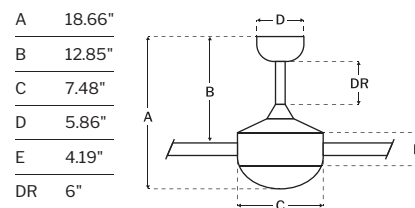

CEILING DROP DIMENSIONS

SPECS

Blade Sweep	52"
Number of Blades	4
Blade Pitch	11°
Motor Size (MM)	153x15
Included Control	Pull Chain
Compatible Control Types	Types A, G, & J
Amps (Hi Speed)	0.47
Watts (Hi Speed)	57.75
Energy Guide Watts	37
Energy Guide CFM	3374
Energy Guide CFM Watts	90
Energy Guide Yearly Energy Cost	11
High Speed (CFM)	4455
Low Speed (CFM)	2149
Carton Size (CU FT)	1.86
Shipping Wt. (lbs)	18.96
UPS Oversized	No