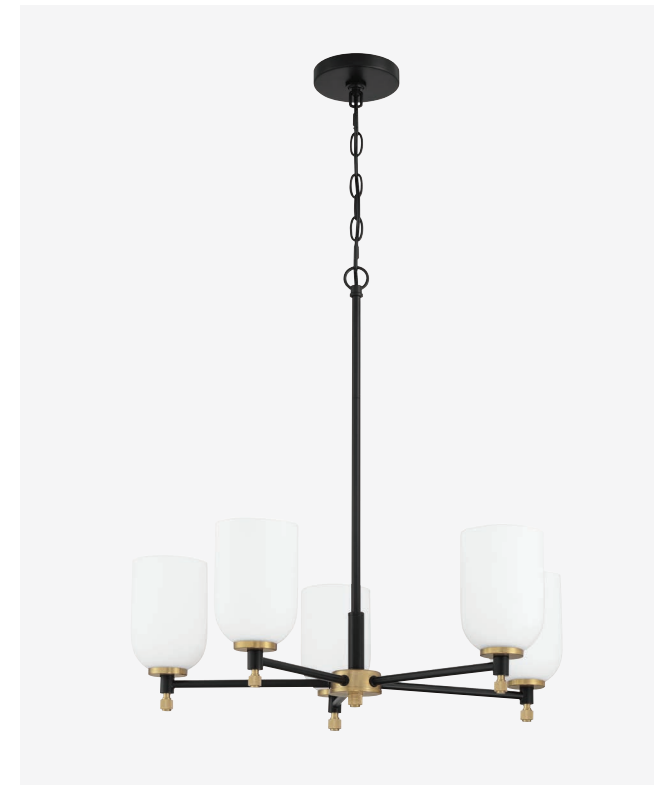

5 Light Chandelier
60325-FBSB

W 25" H 31" Canopy DIA 5"
6' Chain, 10' Cord, 2 x 12" Downrods
60 Watt Medium Base
4.13" White Frosted Glass