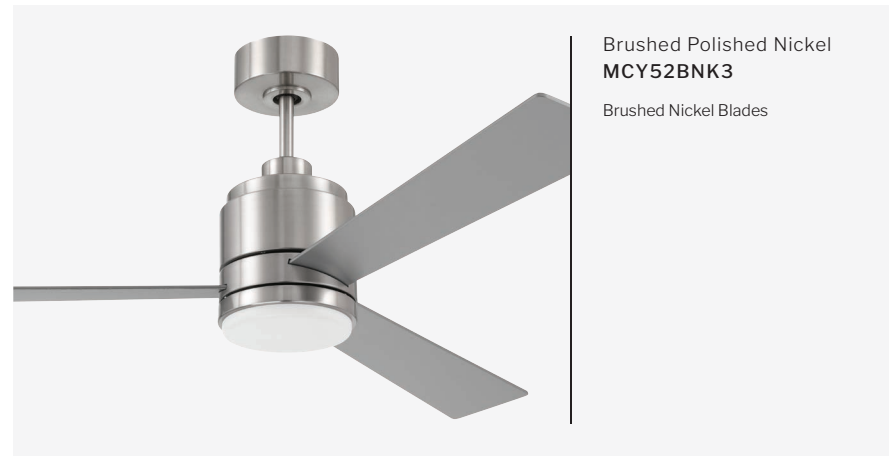

Flat Black
MCY52FB3
Flat Black Blades
Shown with Optional Lens Cover

Brushed Polished Nickel
MCY52BNK3
Brushed Nickel Blades