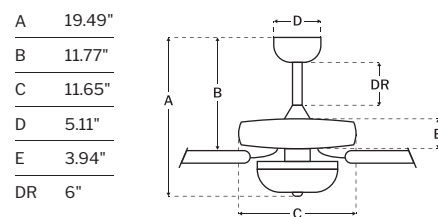

CEILING DROP DIMENSIONS

SPECS

Blade Sweep	52"
Number of Blades	5
Blade Pitch	11°
Motor Size (MM)	153x13
Included Control	Pull Chain
Compatible Control Types	A, G, J, S
Amps (Hi Speed)	0.49
Watts (Hi Speed)	59.15
Energy Guide Watts	38
Energy Guide CFM	2765
Energy Guide CFM Watts	73
Energy Guide Yearly Energy Cost	11
High Speed (CFM)	3675
Low Speed (CFM)	1733
Carton Size (CU FT)	1.68
Shipping Wt. (lbs)	19.62
UPS Oversized	No