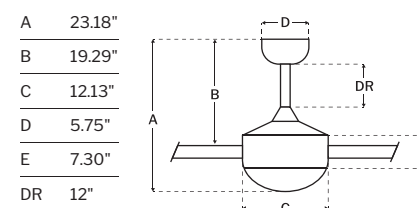

CEILING DROP DIMENSIONS

- SHIPS TO CANADA
- DC MOTOR
- DAMP RATED
- cULus LISTED
- SMART BY BOND
- JAB TITLE 24

SPECS

Blade Sweep	102"
Number of Blades	6
Blade Pitch	3.5°
Motor Size (MM)	168x30
Included Control	WIDC2
Compatible Control Types	Type D
AMCA CFM Speed 1	18943
AMCA CFEI Nearest 40%	15.13
Carton Size (CU FT)	5.02
Shipping Wt. (lbs)	48.28
UPS Oversized	No

LED SPECS

Bulb CCT	3000K
Bulb Wattage	20
CRI	90
Lumens	809
Light Kit	Included (Opt.)