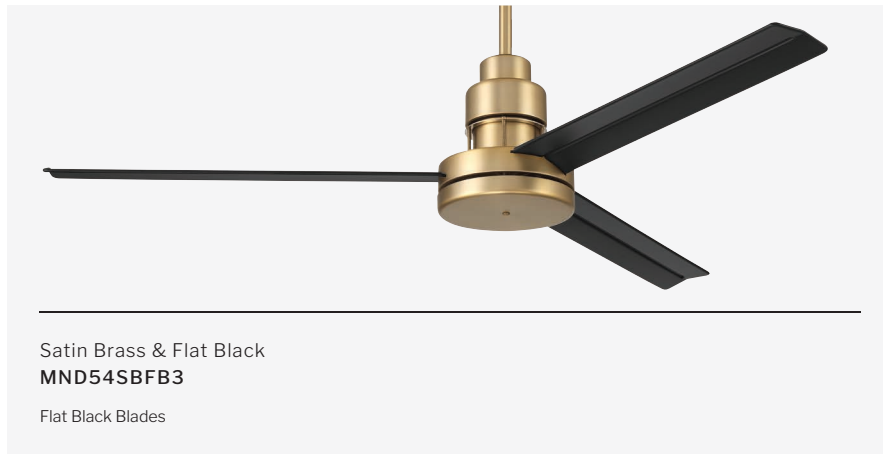

Wall Control (Included)
WIDC-WALL2

MONDO 54"

FEATURES

- Energy Saving, 6-Speed Reversible DC Motor
- Dual Mount, Flat or Angled Ceilings up to 23°
See Page 496 for Compatible Slope Mount Adapters
- 6" Downrod Included
- Custom Aluminum Blades Included
- Optional Light Kit Sold Separately
See Options on Page 474
- IDC Wall and Remote Controls Included
- BNK & SBFB Finishes are Indoor Rated
FB Finish is Damp Rated