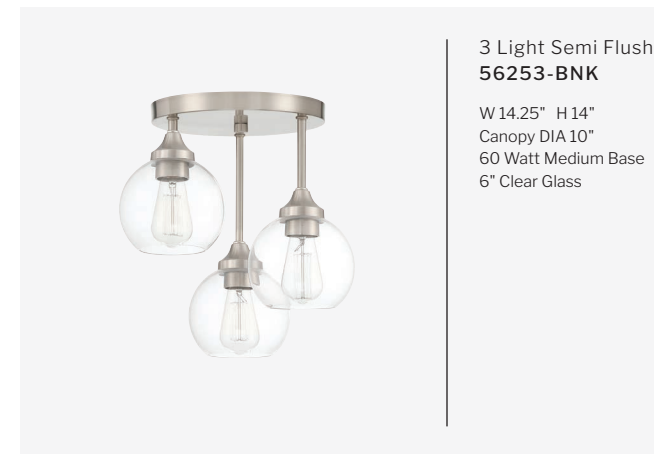

W 14.25" H 14"
Canopy DIA 10"
60 Watt Medium Base
6" Clear Glass