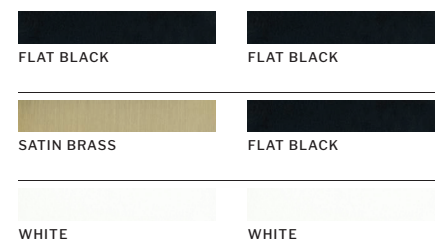

FINISH AND BLADE PAIRINGS

Wall Control and Remote (Included)
UCI

FEATURES

- Energy Saving, 6-Speed Reversible DC Motor
- Dual Mount, Flat or Angled Ceilings up to 23°
  See Page 496 for Compatible Slope Mount Adapters
- 10" Downrod Included
- Custom ABS Blades Included
- Optional Dimmable LED Light Kit and Optional Lens Cover Included
- WIDC Handheld Control Included
- Damp Rated
- Optional Wi-Fi Enabled Module
  Available RH787-WIFI (Sold Separately)