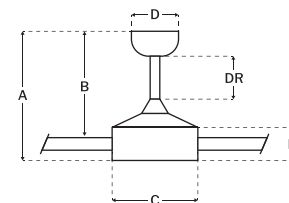

CEILING DROP DIMENSIONS

A	14.19"
B	10.65"
C	8.99"
D	5.98"
E	2.24"
DR	6"

DC MOTOR **cETLus LISTED**

SPECS

Blade Sweep	65"
Number of Blades	5
Blade Pitch	13°
Motor Size (MM)	168x30
Included Control	DC-WALL2
Compatible Control Types	N/A
Amps (Hi Speed)	0.45
Watts (Hi Speed)	32.09
Energy Guide Watts	22
Energy Guide CFM	5412
Energy Guide CFM Watts	252
Energy Guide Yearly Energy Cost	6
High Speed (CFM)	7572
Low Speed (CFM)	2965
Carton Size (CU FT)	2.51
Shipping Wt. (lbs)	33.29
UPS Oversized	No