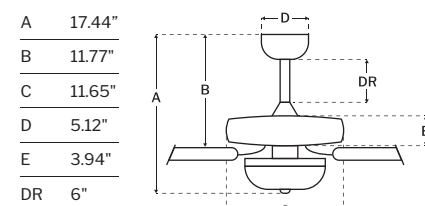

CEILING DROP DIMENSIONS

SPECS

Blade Sweep	52"
Number of Blades	5
Blade Pitch	11°
Motor Size (MM)	153x13
Included Control	Pull Chain
Compatible Control Types	A, J, S
Amps (Hi Speed)	0.49
Watts (Hi Speed)	59.05
Energy Guide Watts	38
Energy Guide CFM	3145
Energy Guide CFM Watts	83
Energy Guide Yearly Energy Cost	11
High Speed (CFM)	4227
Low Speed (CFM)	1920
Carton Size (CU FT)	1.81
Shipping Wt. (lbs)	21.61
UPS Oversized	No

LED SPECS

Bulb CCT	3000
Bulb Wattage	18
CRI	83
Lumens	1856
Light Kit	Included (opt.)

FINISH AND BLADE PAIRINGS

BRUSHED POLISHED NICKEL	BRUSHED NICKEL + GREYWOOD
CLASSIC BRONZE	CLASSIC BRONZE + WALNUT
FLAT BLACK	FLAT BLACK + GREYWOOD
SATIN BRASS	BLACK WALNUT + FLAT BLACK

AC MOTOR ETLus LISTED