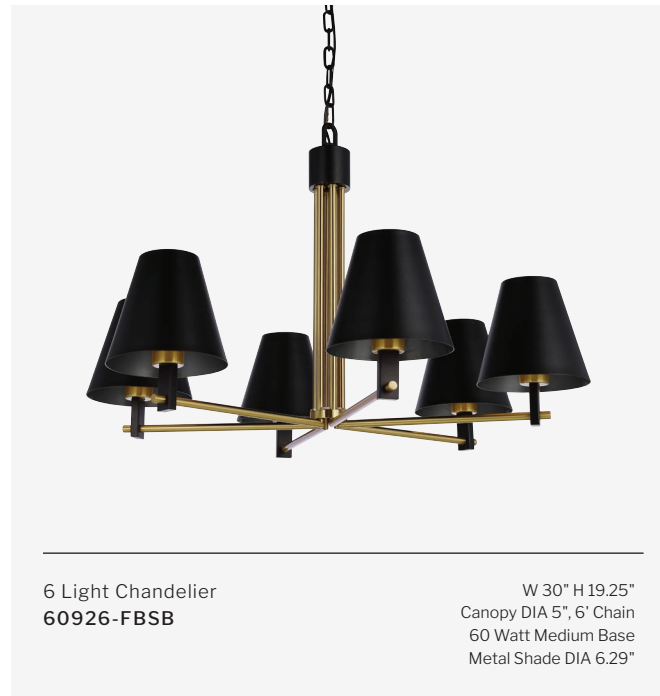

5 Light Convertible Semi-Flushmount/Pendant
60855-SB
W 32" H 11.25"
2x12", 2x6" Downrods
60 Watt Medium Base
Metal Shade DIA 32"

5 Light Convertible Semi-Flushmount/Pendant
60855-SB
W 32" H 11.25"
2x12", 2x6" Downrods
60 Watt Medium Base
Metal Shade DIA 32"

ISABEL ^{NEW}

FEATURES

- Indoor Rated

FINISHES

4 Light Chandelier
60924-FBSB

W 24" H 19.25"
Canopy DIA 5", 6' Chain
60 Watt Medium Base
Metal Shade DIA 6.25"

6 Light Chandelier
60926-FBSB

W 30" H 19.25"
Canopy DIA 5", 6' Chain
60 Watt Medium Base
Metal Shade DIA 6.29"

1 Light Pendant
60991-FBSB

W 11" H 9"
Canopy DIA 5", 2x12, 2x6 Downrods
60 Watt Medium Base
Metal Shade DIA 11"

1 Light Wall Sconce
60961-FBSB

W 6.25" H 10.25" E 8.25"
Backplate W 5.12" H 10.25"
60 Watt Medium Base
Metal Shade DIA 6.25"

BLAKE ^{NEW}

FEATURES

- Flat Black Metal Shades
- Indoor Rated

FINISHES

FLAT BLACK/SATIN BRASS

6 Light Large Pendant
60636-FB

W 18" H 26.5"
Canopy W 4.75" L 4.75"
4' Chain, 10' Cord, 1x6" & 3x12" Downrods
60 Watt Candelabra