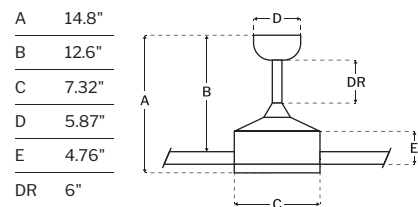

CEILING DROP DIMENSIONS

SPECS

Blade Sweep	56"
Number of Blades	3
Blade Pitch	13°
Motor Size (MM)	DC 153x8
Included Control	WIDC3
Compatible Control Types	N/A
Amps (Hi Speed)	0.4
Watts (Hi Speed)	30.35
Energy Guide Watts	19
Energy Guide CFM	3790
Energy Guide CFM Watts	19
Energy Guide Yearly Energy Cost	5
High Speed (CFM)	5681
Low Speed (CFM)	1647
Carton Size (CU FT)	2.41
Shipping Wt. (lbs)	15.52
UPS Oversized	No