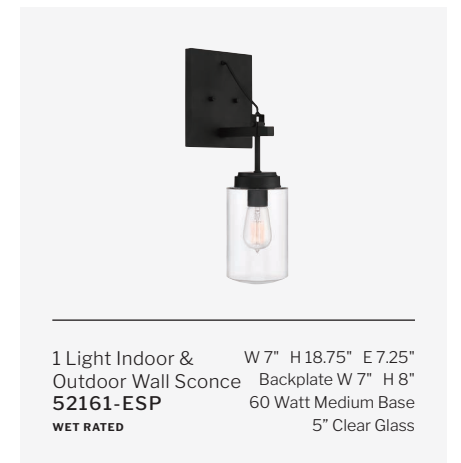

1 Light Indoor & Outdoor Wall Sconce
52161-ESP

W 7" H 18.75" E 7.25"
Backplate W 7" H 8"
60 Watt Medium Base
5" Clear Glass

WET RATED

CROSSPOINT

FEATURES

- Clear Glass
- Additional 12" Downrods Available
  Order 521-DOWNROD-ESP
- Wet Rated

FINISHES

ESPRESSO