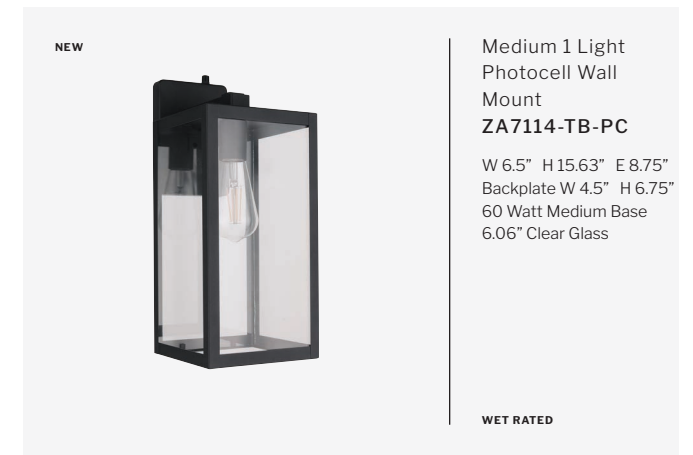

HARRIS

FEATURES

- Clear Glass
- Superior UV Protection Against Fading
  Finish Guaranteed for 5 Years
- Pendant is Damp Rated
  Post Mount & Wall Mounts are Wet Rated

FINISHES