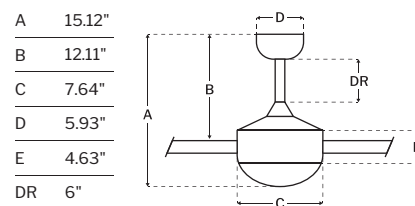

CEILING DROP DIMENSIONS

SPECS

Blade Sweep	52"
Number of Blades	4
Blade Pitch	11°
Motor Size (MM)	153x15
Included Control	CM-7W-LED
Compatible Control Types	N/A
Amps (Hi Speed)	0.43
Watts (Hi Speed)	50.19
Energy Guide Watts	31
Energy Guide CFM	3029
Energy Guide CFM Watts	96
Energy Guide Yearly Energy Cost	9
High Speed (CFM)	4529
Low Speed (CFM)	1636
Carton Size (CU FT)	1.59
Shipping Wt. (lbs)	19.44
UPS Oversized	No