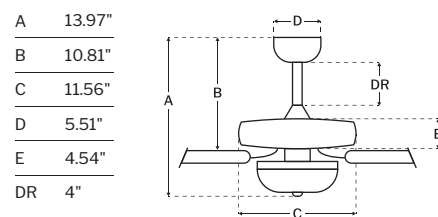

CEILING DROP DIMENSIONS