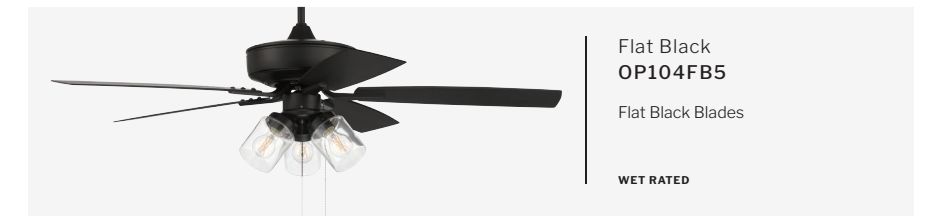

OUTDOOR PRO PLUS 104 52"

FEATURES

- Standard, 3-Speed Reversible AC Motor
- Dual Mount, Flat or Angled Ceilings up to 23°
  See Page 496 for Compatible Slope Mount Adapters
- 6" Downrod Included
- Custom ABS Blades Included
- Integrated 7 Watt 3 Bulb Non-Dimmable LED Light Kit
- Standard Pull Chain Control
- Wet Rated

CEILING DROP DIMENSIONS

A	20.64"
B	13.13"
C	11.56"
D	5.51"
E	4.54"
DR	6"

SPECS

Blade Sweep	52"
Number of Blades	5
Blade Pitch	11.5°
Motor Size (MM)	153x15
Included Control	Pull Chain
Compatible Control Types	A, J, & S
Amps (Hi Speed)	0.53
Watts (Hi Speed)	63.54
Energy Guide Watts	40
Energy Guide CFM	3850
Energy Guide CFM Watts	97
Energy Guide Yearly Energy Cost	11
High Speed (CFM)	5263
Low Speed (CFM)	2249
Carton Size (CU FT)	2.02
Shipping Wt. (lbs)	21.34
UPS Oversized	No