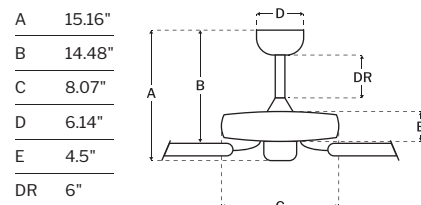

CEILING DROP DIMENSIONS

SPECS

Blade Sweep	52"
Number of Blades	5
Blade Pitch	13°
Motor Size (MM)	DC 123x82
Included Control	DC-WALL2
Compatible Control Types	N/A
Amps (Hi Speed)	0.47
Watts (Hi Speed)	31.38
Energy Guide Watts	20
Energy Guide CFM	3385
Energy Guide CFM Watts	170
Energy Guide Yearly Energy Cost	6
High Speed (CFM)	5125
Low Speed (CFM)	1414
Carton Size (CU FT)	2.7
Shipping Wt. (lbs)	26
UPS Oversized	No