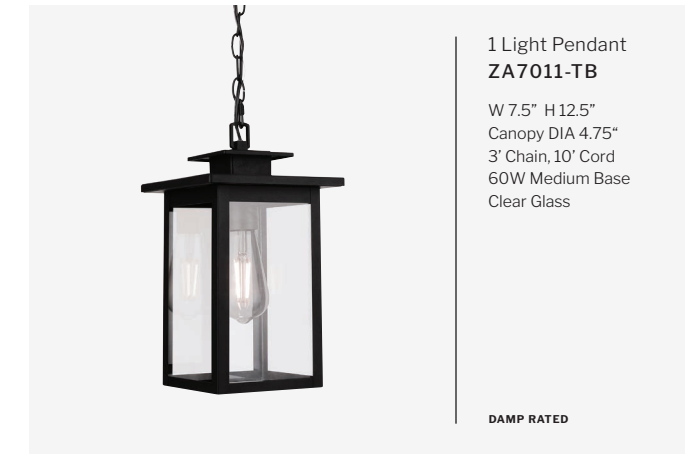

WET RATED

W 10" H 15.38" E 11.63"
Backplate W 5" H 7.25"
60W Medium Base
Clear Glass

1 Light Pendant
ZA7011-TB

W 7.5" H 12.5"
Canopy DIA 4.75"
3' Chain, 10' Cord
60W Medium Base
Clear Glass

DAMP RATED

1 Light Post Lantern
ZA7025-TB