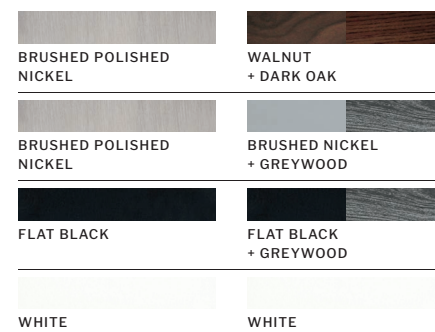

FINISH AND BLADE PAIRINGS