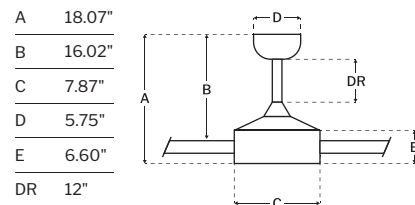

CEILING DROP DIMENSIONS

SPECS

Blade Sweep	56"
Number of Blades	3
Blade Pitch	9°
Motor Size (MM)	170x12
Included Control	CM-6W
Compatible Control Types	Type G
Amps (Hi Speed)	0.54
Watts (Hi Speed)	64.15
Energy Guide Watts	39
Energy Guide CFM	2909
Energy Guide CFM Watts	75
Energy Guide Yearly Energy Cost	11
High Speed (CFM)	4224
Low Speed (CFM)	1419
Carton Size (CU FT)	1.23
Shipping Wt. (lbs)	15.24
UPS Oversized	No