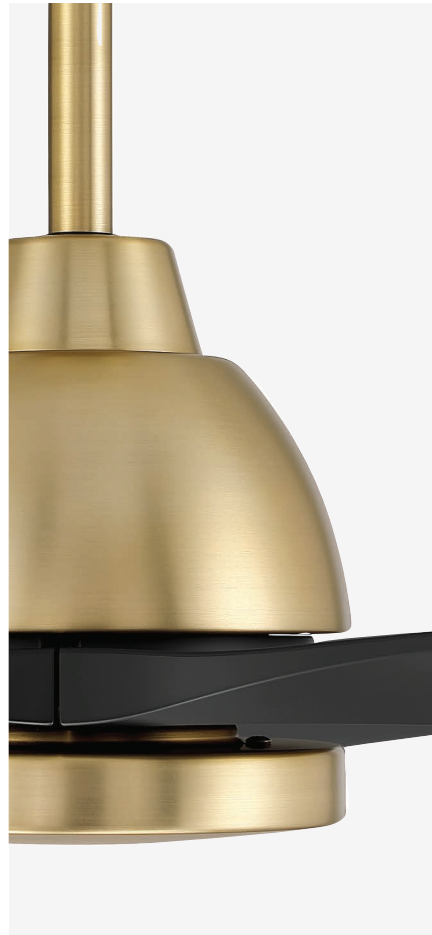

Force XL
Page 358

FRAZIER 56" NEW

FEATURES

- Energy Saving, 6-Speed Reversible DC Motor
- Exclusive 2-Wire DC-WALL2 Wall Control Included for Easy Installation
- Dual-Mount, Flat or Angled Ceilings up to 23°
See Page 496 for Compatible Slope Mount Adapters
- 6" Downrod Included
- Custom Frazier 56" Indoor/Outdoor Ceiling Fan ABS Blades Included
- Flat Black Indoor/Outdoor Damp Rated; Satin Brass Indoor Only
- Available Optional LED Light Kit for the Frazier 56" Ceiling Fan FRZ56LK-XX-LED (Sold Separately)