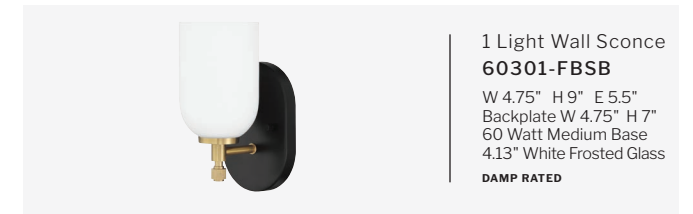

2 Light Vanity
60302-FBSB

1 Light Wall Sconce
60301-FBSB

W 4.75" H 9" E 5.5"
Backplate W 4.75" H 7"
60 Watt Medium Base
4.13" White Frosted Glass
DAMP RATED