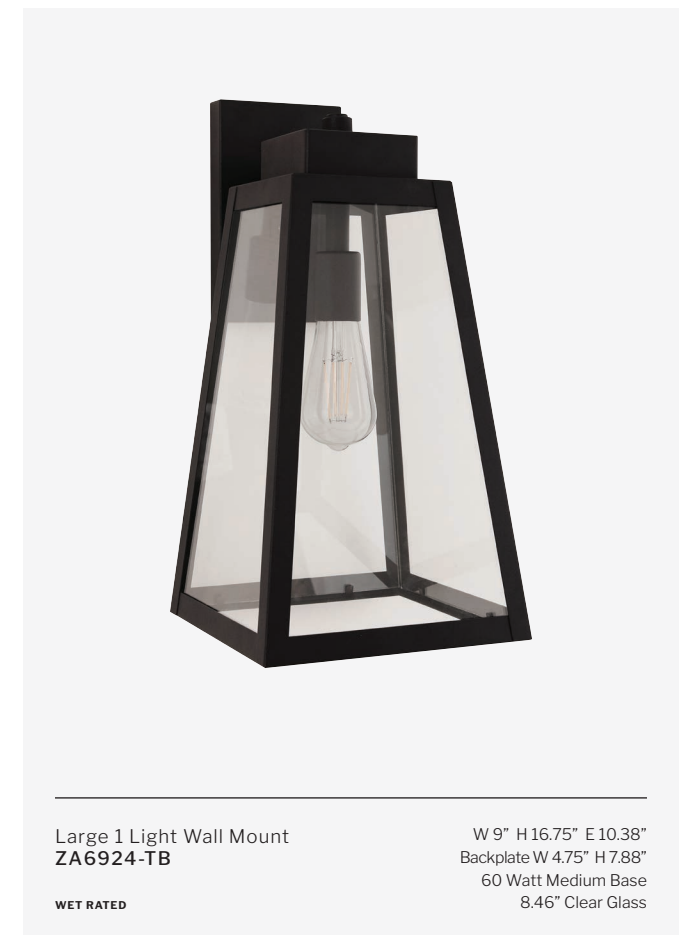

WET RATED

NEW

Medium 1 Light
Photocell Wall
Mount
ZA6914-TB-PC

W 7.25" H 13.88" E 8.63"
Backplate W 4.5" H 6.75"
60 Watt Medium Base
6.77" Clear Glass

WET RATED

Large 1 Light Wall Mount
ZA6924-TB

WET RATED

W 9" H 16.75" E 10.38"
Backplate W 4.75" H 7.88"
60 Watt Medium Base
8.46" Clear Glass