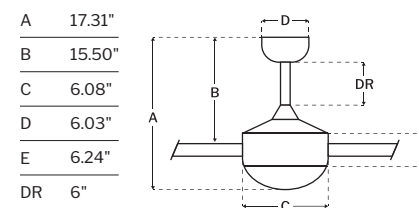

CEILING DROP DIMENSIONS

SHIPS TO CANADA INTEGRATED LED

DC MOTOR cULus LISTED

SPECS

Blade Sweep	24"
Number of Blades	4
Blade Pitch	14°
Motor Size (MM)	123x10
Included Control	WIDC-Handheld
Compatible Control Types	Type I
Amps (Hi Speed)	0.11
Watts (Hi Speed)	7.43
Energy Guide Watts	9
Energy Guide CFM	806
Energy Guide CFM Watts	87
Energy Guide Yearly Energy Cost	3
High Speed (CFM)	1121
Low Speed (CFM)	447
Carton Size (CU FT)	6.83
Shipping Wt. (lbs)	39.68
UPS Oversized	No