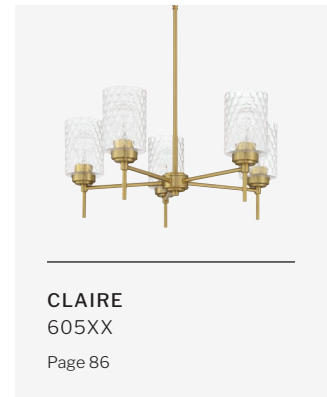

TRADITIONAL LIGHTING VISUAL INDEX

Claire
Page 86