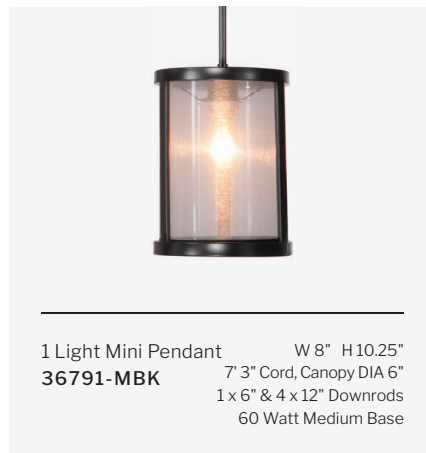

1 Light Mini Pendant
36791-MBK

W 8" H 10.25"
7' 3" Cord, Canopy DIA 6"
1 x 6" & 4 x 12" Downrods
60 Watt Medium Base

DANBURY

FEATURES

- Matte Black with Hard Back Organza Shade
- Additional 12" Downrods Available
  For 36791 & 36794 Order 367-DOWNROD-MBK
  For 36795 Order 367-DOWNROD2-MBK
- Indoor Rated

FINISHES