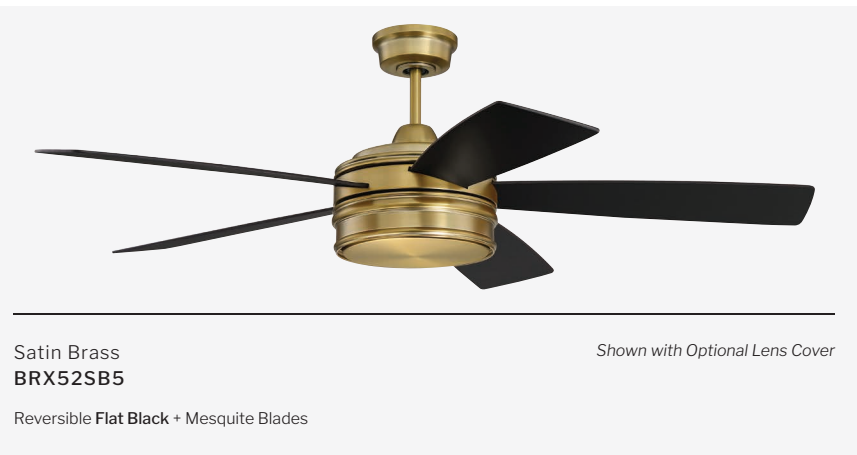

Satin Brass
BRX52SB5
Reversible Flat Black + Mesquite Blades

Shown with Optional Lens Cover

BRAXTON 52"

FEATURES

- Heavy-Duty, 3-Speed Reversible AC Motor
- Dual Mount, Flat or Angled Ceilings up to 23°
  See Page 496 for Compatible Slope Mount Adapters
- 6" Downrod Included
- Custom Reversible Blades Included
- Optional 19 Watt Dimmable LED Light Kit with Optional Lens Cover Included
- ICS Wall & Remote Controls Included
- Indoor Rated

CEILING DROP DIMENSIONS

SPECS

Blade Sweep	52"
Number of Blades	5
Blade Pitch	13°
Motor Size (MM)	172x17
Included Control	ICS Controls
Compatible Control Types	Type H
Amps (Hi Speed)	0.626
Watts (Hi Speed)	74.42
Energy Guide Watts	47
Energy Guide CFM	3481
Energy Guide CFM Watts	73
Energy Guide Yearly Energy Cost	13
High Speed (CFM)	4952
Low Speed (CFM)	1813
Carton Size (CU FT)	2.23
Shipping Wt. (lbs)	24.64
UPS Oversized	No

LED SPECS

Bulb CCT	3000K
Bulb Wattage	19
CRI	90
Lumens	1647
Light Kit	Included (Opt.)

FINISH AND BLADE PAIRINGS

cULus LISTED   **SHIPS TO CANADA**