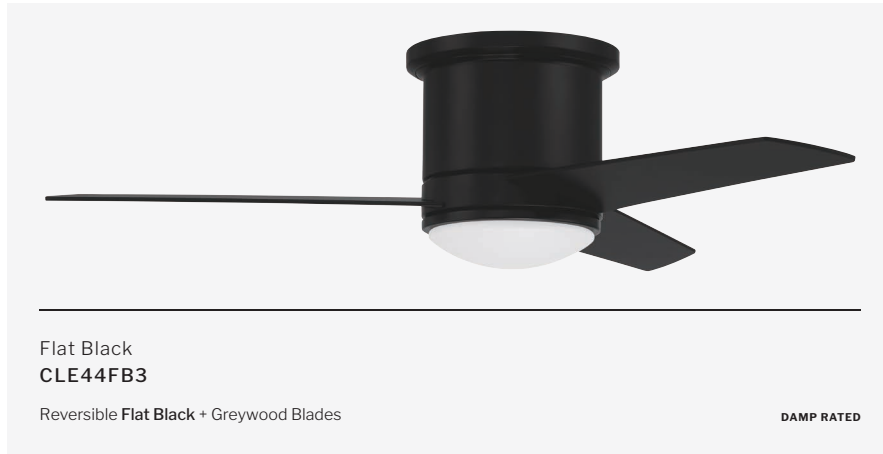

COLE 44"

FEATURES

- Standard, 3-Speed Reversible AC Motor
- Flush Mount
- Custom Reversible Blades Included
- Optional 18 Watt Dimmable LED Light Kit and Optional Lens Cover Included
- UCI Wall and Remote Controls Included
- Damp Rated

CEILING DROP DIMENSIONS

SPECS

Blade Sweep	44"
Number of Blades	3
Blade Pitch	11°
Motor Size (MM)	153x12
Included Control	UCI-2000-2
Compatible Control Types	Types A & J
Amps (Hi Speed)	0.42
Watts (Hi Speed)	50.65
Energy Guide Watts	36
Energy Guide CFM	2021
Energy Guide CFM Watts	57
Energy Guide Yearly Energy Cost	10
High Speed (CFM)	2592
Low Speed (CFM)	1374
Carton Size (CU FT)	1.45
Shipping Wt. (lbs)	16.91
UPS Oversized	No

LED SPECS

Bulb CCT	3000K
Bulb Wattage	18
CRI	90
Lumens	1084
Light Kit	Included (Opt.)

FINISH AND BLADE PAIRINGS

SHIPS TO CANADA

DAMP RATED cETLus LISTED

JAB TITLE 24 AC MOTOR