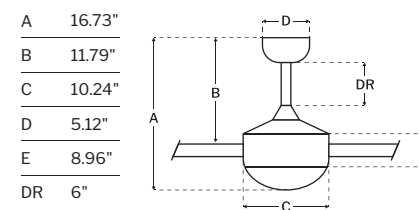

CEILING DROP DIMENSIONS

AC MOTOR SHIPS TO CANADA
cETLus LISTED INTEGRATED LED

FINISH AND BLADE PAIRINGS

BRUSHED POLISHED NICKEL	WALNUT + DARK OAK
BRUSHED POLISHED NICKEL	BRUSHED NICKEL + GREYWOOD
FLAT BLACK	FLAT BLACK + GREYWOOD
WHITE	WHITE