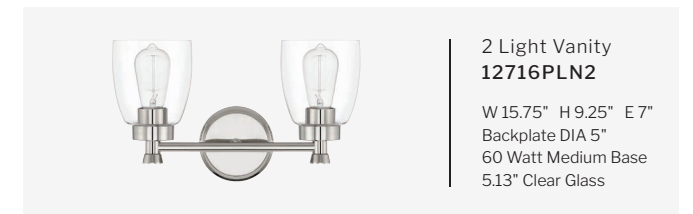

FINISHES

HENNING

FEATURES

- Clear Glass
- Up or Down Wall Mount
- Damp Rated

FINISHES

TYLER

FEATURES

- Clear Seeded Glass
- Up or Down Wall Mount
- See Full Tyler Collection on Page 52
- Damp Rated