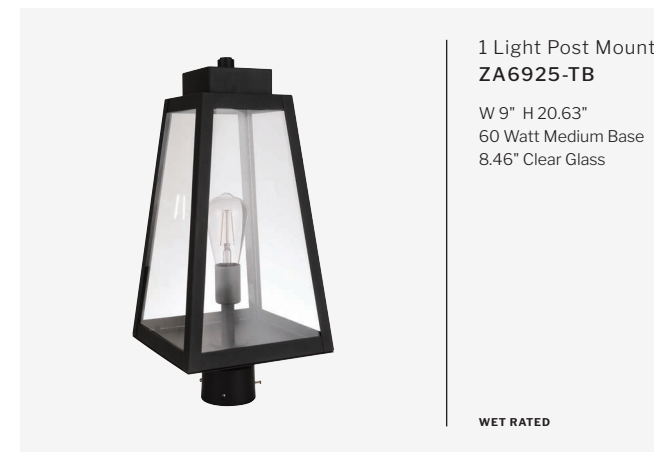

Large 1 Light Wall Mount
ZA6924-TB

W 9" H 20.63"
60 Watt Medium Base
8.46" Clear Glass

WET RATED