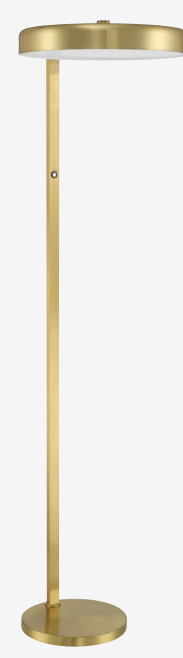

Keeva LED Floor Lamp
87025SB-F

W 14.96" H 57.05"
72" Cord
16 Watt LED, On/Off Dimming Touch Button Control
3000K, 1100 Lumens
Satin Brass

NEW