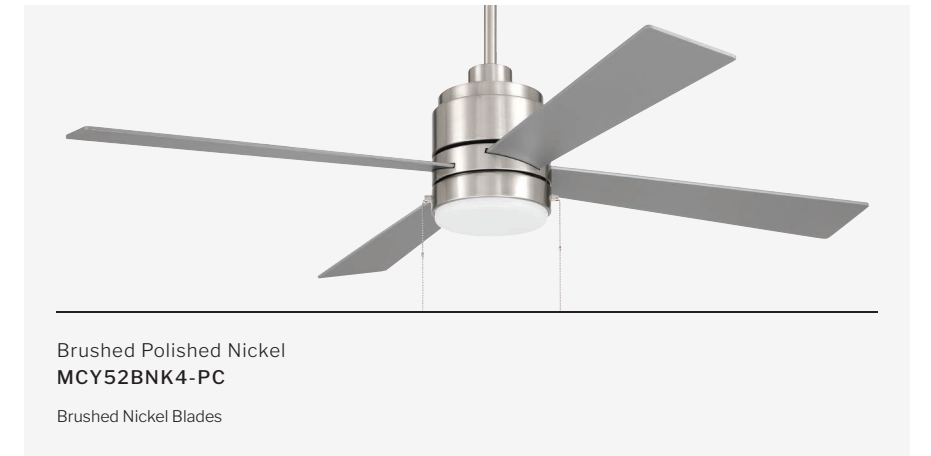

McCOY 52" 4 BLADE

FEATURES

- Standard, 3-Speed Reversible AC Motor
- Dual Mount, Flat or Angled Ceilings up to 23°
  See Page 496 for Compatible Slope Mount Adapters
- 6" Downrod Included
- Custom Blades Included
- Optional 18 Watt Dimmable LED Light Kit and Optional Lens Cover Included
- Hard Wired, 4 Speed Control Included
- Indoor Rated

CEILING DROP DIMENSIONS

SPECS

Blade Sweep	52"
Number of Blades	4
Blade Pitch	11°
Motor Size (MM)	153x15
Included Control	CM-7W-LED
Compatible Control Types	Types A, G, & J
Amps (Hi Speed)	0.46
Watts (Hi Speed)	55.65
Energy Guide Watts	33
Energy Guide CFM	2461
Energy Guide CFM Watts	74
Energy Guide Yearly Energy Cost	9
High Speed (CFM)	3584
Low Speed (CFM)	1188
Carton Size (CU FT)	1.28
Shipping Wt. (lbs)	16.31
UPS Oversized	No

LED SPECS

Bulb CCT	3000K
Bulb Wattage	18
CRI	90
Lumens	1000
Light Kit	Included (Opt.)