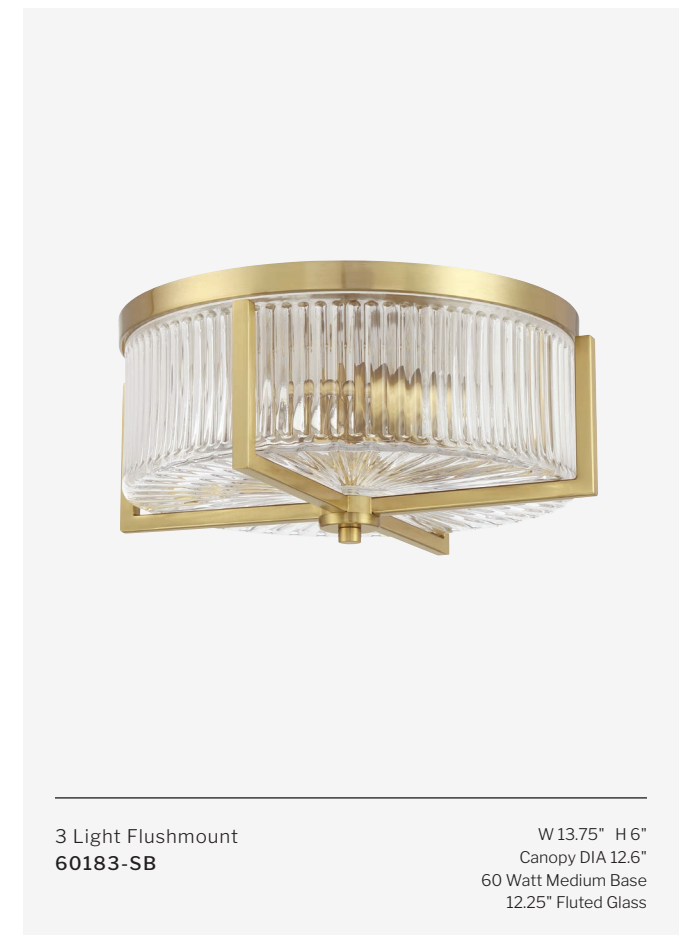

3 Light Flushmount
60183-SB

W 13.75" H 6"
Canopy DIA 12.6"
60 Watt Medium Base
12.25" Fluted Glass