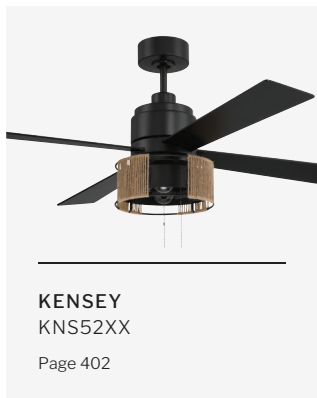

TRANSITIONAL CEILING FANS VISUAL INDEX