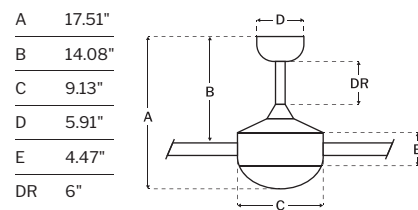

CEILING DROP DIMENSIONS

DC MOTOR   **cULus LISTED**
JAB TITLE 24   **SHIPS TO CANADA**

SPECS

Blade Sweep	52"
Number of Blades	5
Blade Pitch	13°
Motor Size (MM)	155.5x15
Included Control	WIDC-CCT
Compatible Control Types	Type M
Amps (Hi Speed)	0.4
Watts (Hi Speed)	28.77
Energy Guide Watts	20
Energy Guide CFM	3846
Energy Guide CFM Watts	192
Energy Guide Yearly Energy Cost	6
High Speed (CFM)	5809
Low Speed (CFM)	1622
Carton Size (CU FT)	1.82
Shipping Wt. (lbs)	22.27
UPS Oversized	No

LED SPECS

Bulb CCT	Adjustable
Bulb Wattage	20
CRI	80
Lumens	1083
Light Kit	Included (Opt.)