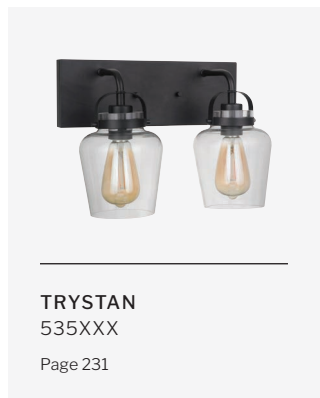

VANITY LIGHTING VISUAL INDEX CONTINUED