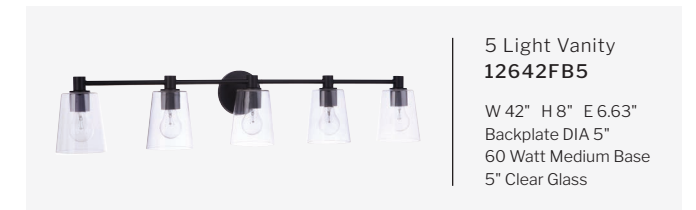

FINISHES

EMILIO

FEATURES

- Clear Glass
- Up or Down Wall Mount
- Damp Rated

FINISHES

STELLEN

FEATURES

- Clear Seeded Glass
- Up or Down Wall Mount
- Damp Rated