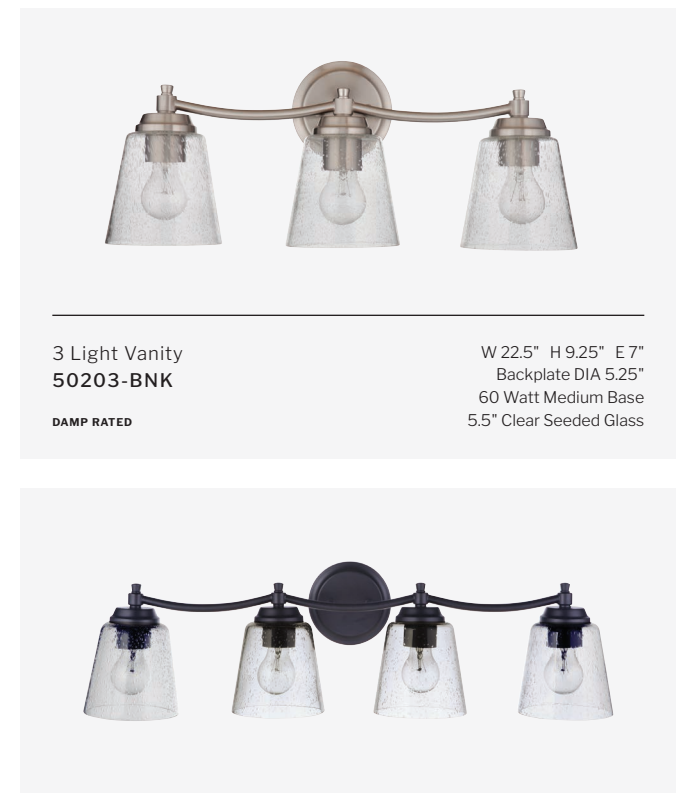

4 Light Vanity
50204-FB

3 Light Vanity
50203-BNK

DAMP RATED

W 22.5" H 9.25" E 7"
Backplate DIA 5.25"
60 Watt Medium Base
5.5" Clear Seeded Glass