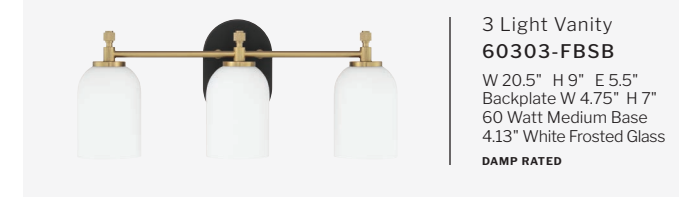

4 Light Vanity
60304-FBSB

W 20.5" H 9" E 5.5"
Backplate W 4.75" H 7"
60 Watt Medium Base
4.13" White Frosted Glass
DAMP RATED