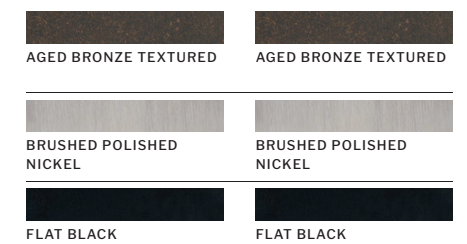

FINISH AND BLADE PAIRINGS

Hard-Wired Slide Control (Included)
CM-8W

DAMP RATED   **cETLus LISTED**