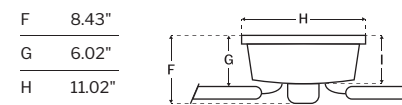

CEILING DROP DIMENSIONS