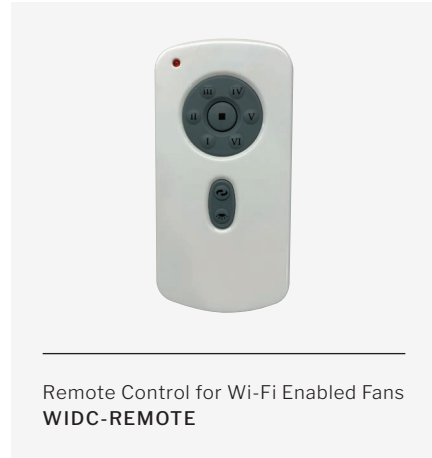

Universal Wi-Fi Wall Control
WIDC-WALL

TYPE I

Remote Control for Wi-Fi Enabled Fans
WIDC-REMOTE

FEATURES

- Handheld Remote Replacement for 434 MHz Wi-Fi Fans
  * Receiver Not Included
  See Page 500 for Detailed Compatibility
- Battery Operated
- Includes:
  1 Handheld Remote Transmitter
  1 23AE 12V Battery

SPECS

Control Type	Remote Control
Light Control	On/Off & Dimming
Fan Control	6 Speed & Reverse
Fan Motor Type	DC Motor
Control Frequency	434
Finish	Remote: W