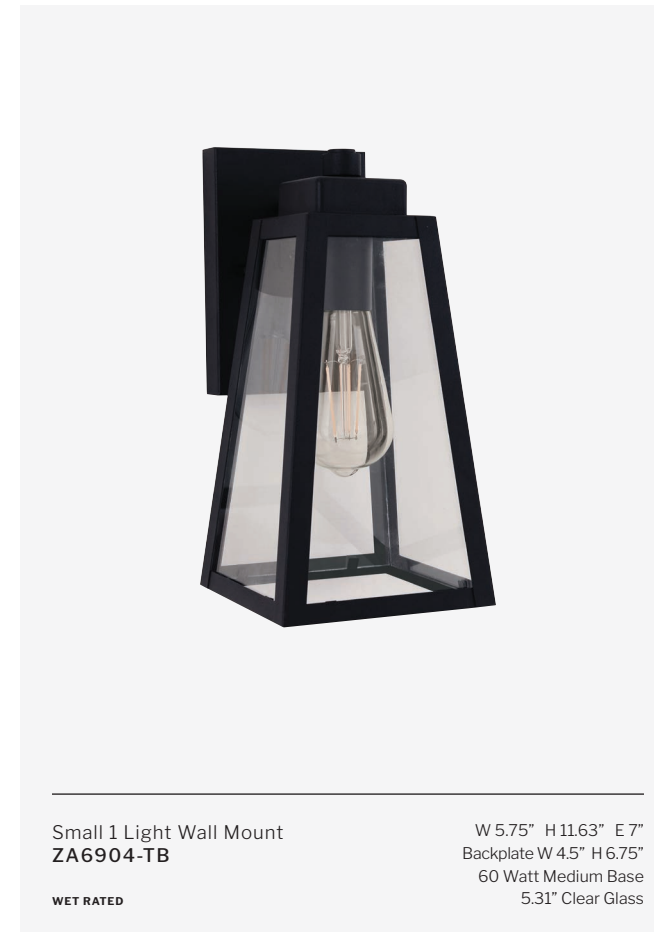

WET RATED

W 10.63" H 19.63" E 12"
Backplate W 4.75" H 7.88"
60 Watt Medium Base
10.24" Clear Glass

SORANO

FEATURES

- Clear Glass
- Superior UV Protection Against Fading
Finish Guaranteed for 5 Years
- Pendant is Damp Rated
Post Mount & Wall Mounts are Wet Rated

FINISHES

TEXTURED BLACK

Small 1 Light Wall Mount
ZA6904-TB

WET RATED

W 5.75" H 11.63" E 7"
Backplate W 4.5" H 6.75"
60 Watt Medium Base
5.31" Clear Glass

1 Light Pendant
ZA6911-TB

W 7.25" H 15.25"
Canopy W 4.75" L 4.75"
60 Watt Medium Base
6.77" Clear Glass