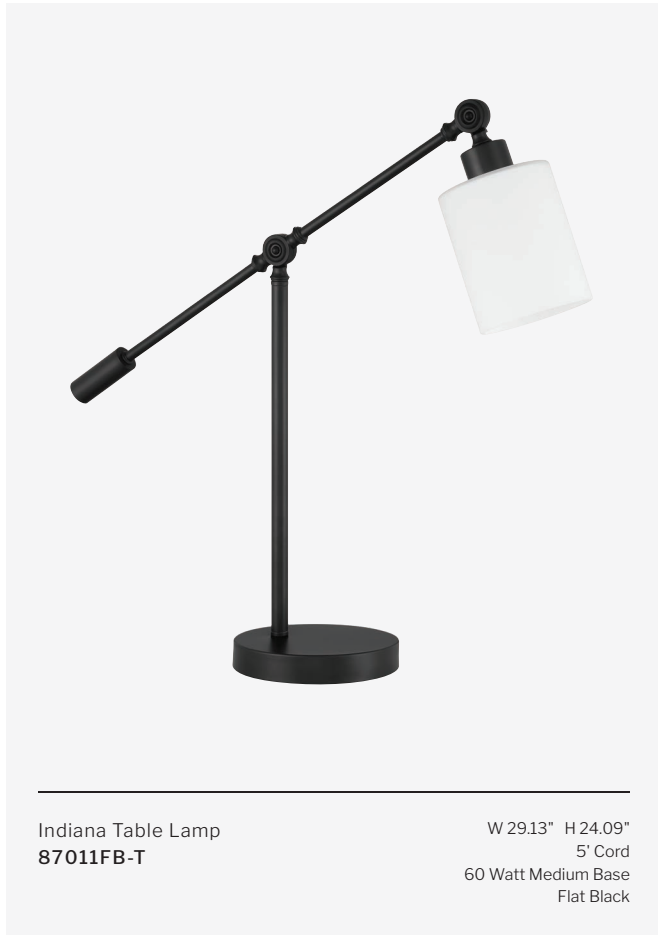

Sea Scape
Page 277

3 Light Table Lamp
Page 272

Shelby
Page 271

Travis
Page 274

Keeva
Page 274

LED Table Lamp
Page 272

Indiana Table Lamp
87011FB-T
W 29.13" H 24.09"
5' Cord
60 Watt Medium Base
Flat Black

Olive Table Lamp
87012FBSB-T
W 7.91" H 11.57"
5' Cord
60 Watt Medium Base
Flat Black & Satin Brass