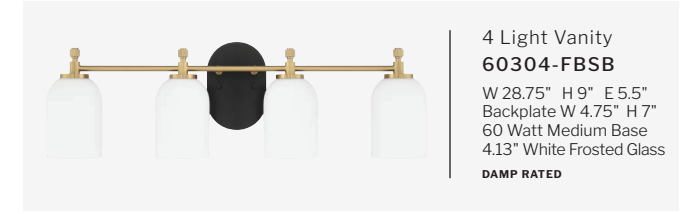

3 Light Chandelier
60323-FBSB

W 28.75" H 9" E 5.5"
Backplate W 4.75" H 7"
60 Watt Medium Base
4.13" White Frosted Glass
DAMP RATED