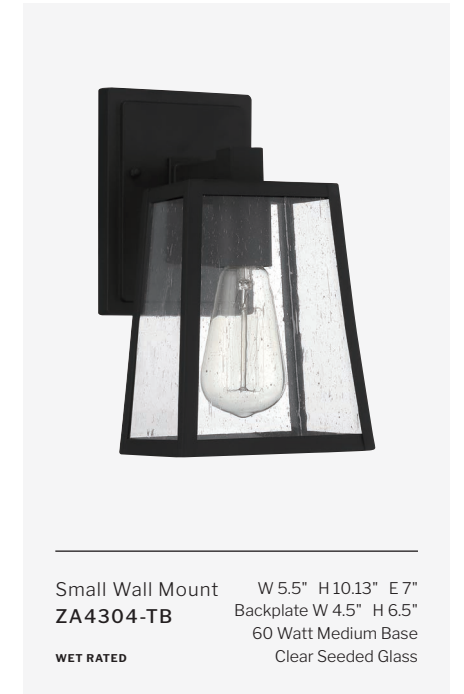

WET RATED

Extra Large 3 Light Wall Mount
ZA4644-MN

WET RATED

W 15" H 24.25" E 16"
Backplate W 7" H 9.84"
60 Watt Medium Base
Clear Glass

Medium 1 Light Wall Mount
ZA4614-MN

WET RATED

W 8" H 13.38" E 9.13"
Backplate W 4.25" H 7.5"
60 Watt Medium Base
Clear Glass