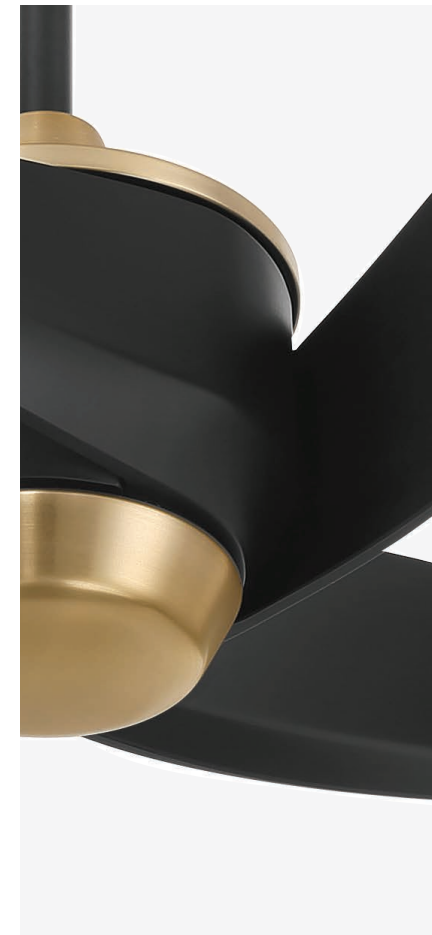

FINISH AND BLADE PAIRINGS

CEILING DROP DIMENSIONS

DC MOTOR

SHIPS TO CANADA

cETLus LISTED

VENN 58" NEW

FEATURES

- Exclusive 2-Wire DC-WALL2 Wall Control Included for Easy Installation
- Venn 58" Indoor/Outdoor Ceiling Fan
ABS Blades Included
- Dual Mount, Flat or Angled Ceiling up to 23°
See Page 496 for Compatible Slope Mount Adapters
- Light Kit VNN58LK-XX-LED (Sold Separately)
- Energy Saving, 6-Speed Reversible DC Motor
- 6 inch Downrod Included
- Energy Guide 4054 CFM, High Speed 6162 CFM
- Flat Black & White are Damp Rated
- Flat Black/Satin Brass is Indoor Only