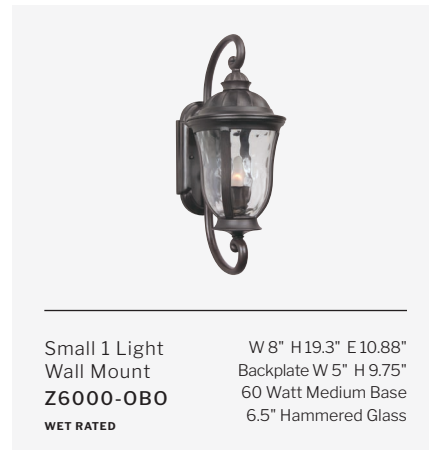

FINISHES

ARGENT II

FEATURES

- Clear Seeded Glass
- Superior UV Protection Against Fading
Finish Guaranteed for 5 Years
- Wet Rated

FINISHES

Large 3 Light Wall Mount
Z6020-OBO

WET RATED

W 12" H 28.88" E 16.43"
Backplate W 7.38" H 15"
60 Watt Candelabra
9.66" Hammered Glass

FRANCÈS

FEATURES

- Clear Hammered Glass
- Superior UV Protection Against Fading
Finish Guaranteed for 5 Years
- Wet Rated

Medium 2 Light Wall Mount
Z6010-OBO

WET RATED

W 9.5" H 22.88" E 12.88"
Backplate W 6" H 11.75"
60 Watt Candelabra
7.6" Hammered Glass

FINISHES

OILED BRONZE

3 Light Pendant
Z3011-OBO

DAMP RATED

W 12" H 23"
Canopy L 4.75" W 5.5"
3' Chain, 10' Cord
60 Watt Candelabra, Clear Beveled Glass

BRITANNIA

FEATURES

- Clear Beveled Glass
- Superior UV Protection Against Fading
Finish Guaranteed for 5 Years
- Wall Mounts are Wet Rated
Pendant is Damp Rated