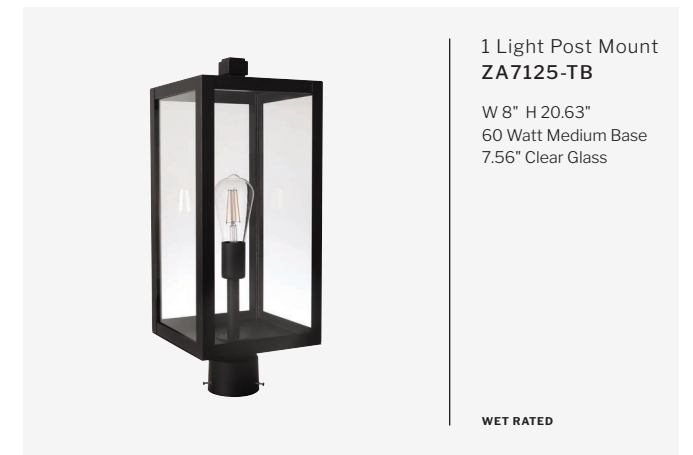

HARRIS

FEATURES

- Clear Glass
- Superior UV Protection Against Fading
  Finish Guaranteed for 5 Years
- Pendant is Damp Rated
  Post Mount & Wall Mounts are Wet Rated

FINISHES