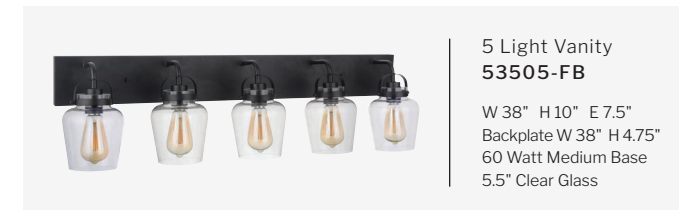

W 38" H 10" E 7.5"
Backplate W 38" H 4.75"
60 Watt Medium Base
5.5" Clear Glass