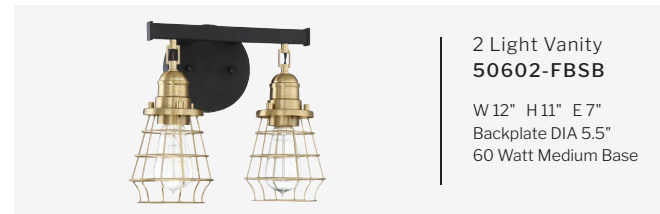

4 Light Vanity
50604-FB

W 12" H 11" E 7"
Backplate DIA 5.5"
60 Watt Medium Base