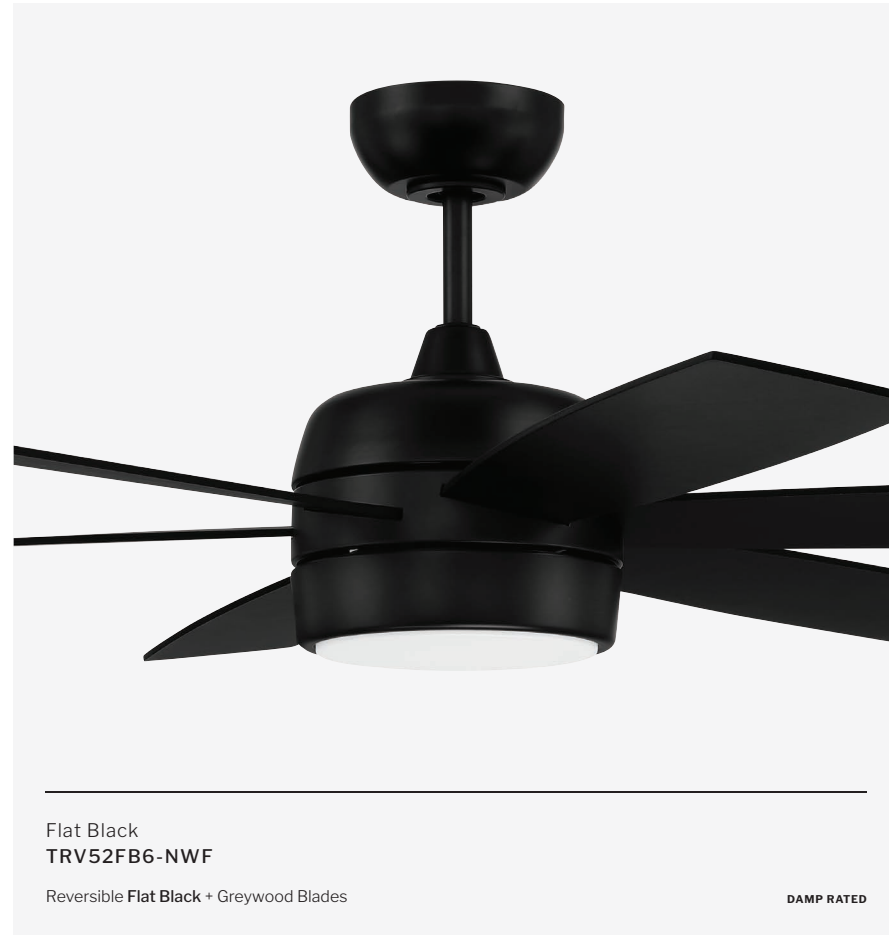

LED SPECS

Bulb CCT	3000K
Bulb Wattage	20
CRI	90
Lumens	1040
Light Kit	Included (Opt.)

FINISH AND BLADE PAIRINGS

FLAT BLACK

FLAT BLACK

Remote (Included)
WIDC

Flat Black
TRV52FB6-NWF

Reversible Flat Black + Greywood Blades