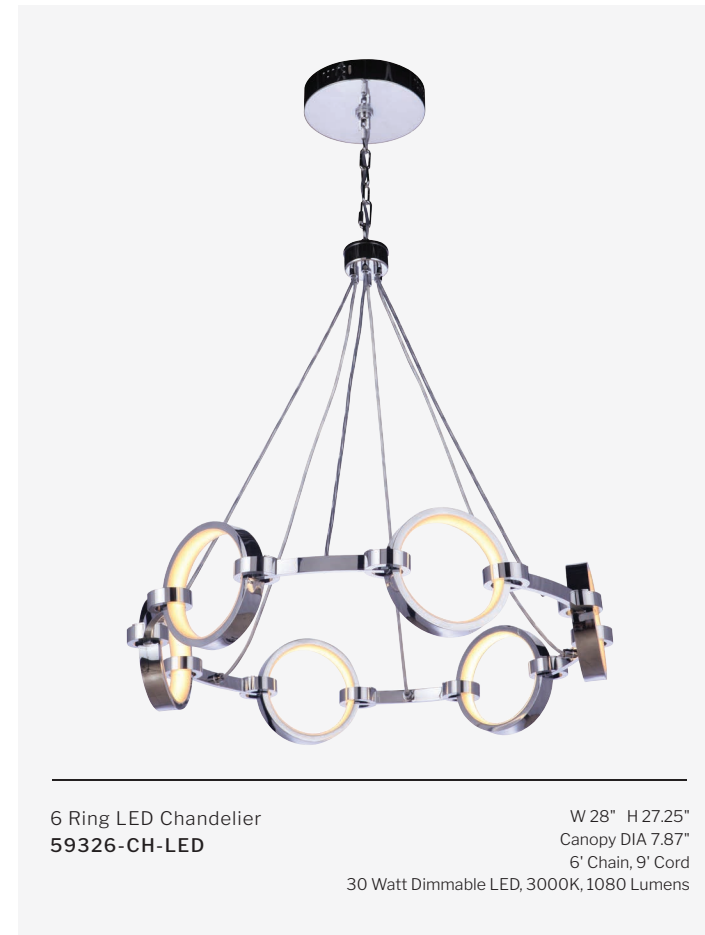

DAMP RATED

15 Ring 2-Tier LED Chandelier
59315-FB-LED

W 36" H 37.5"
Canopy DIA 7.87"
6' Chain, 9' Cord
75 Watt Dimmable LED, 3000K, 2700 Lumens

CONTEXT

FEATURES

- 1 Ring Wall Sconce & Vanities are ADA Compliant
- Chandeliers & Pendants are Indoor Rated
Wall Sconces & Vanities are Damp Rated

FINISHES

CHROME

FLAT BLACK

6 Ring LED Chandelier
59326-CH-LED

W 28" H 27.25"
Canopy DIA 7.87"
6' Chain, 9' Cord
30 Watt Dimmable LED, 3000K, 1080 Lumens

2 Ring LED Pendant
59392-FB-LED

L 6.5" W 5.13" H 14.5"
Canopy DIA 5.12"
8' Cord
10 Watt Dimmable LED
3000K, 360 Lumens