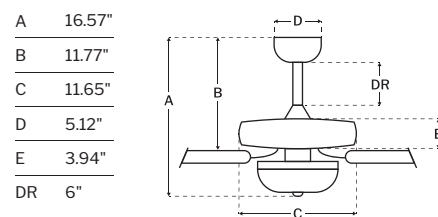

CEILING DROP DIMENSIONS

SPECS

Blade Sweep	52"
Number of Blades	5
Blade Pitch	11°
Motor Size (MM)	153x13
Included Control	Pull Chain
Compatible Control Types	A, G, J, S
Amps (Hi Speed)	0.49
Watts (Hi Speed)	59.25
Energy Guide Watts	38
Energy Guide CFM	2933
Energy Guide CFM Watts	77
Energy Guide Yearly Energy Cost	11
High Speed (CFM)	3907
Low Speed (CFM)	1829
Carton Size (CU FT)	1.62
Shipping Wt. (lbs)	17.04
UPS Oversized	No