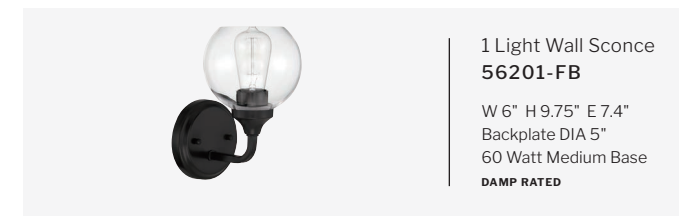

W 23.75" H 19.63"
Canopy DIA 5"
6' Chain, 10' Cord
60 Watt Medium Base

3 Light Chandelier
56223-BNK

W 20" H 19.63"
Canopy DIA 5"
6' Chain, 10' Cord
60 Watt Medium Base

1 Light Mini Pendant
56291-FB

W 6" H 15.25"
Canopy DIA 5"
6' Chain, 10' Cord
60 Watt Medium Base
6" Clear Glass