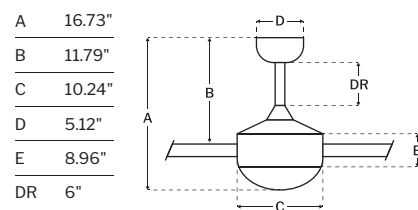

CEILING DROP DIMENSIONS

AC MOTOR SHIPS TO CANADA
cETLus LISTED INTEGRATED LED