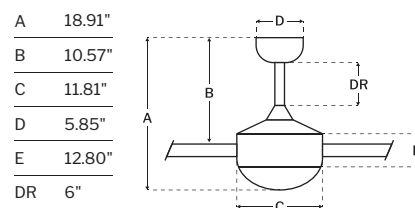

CEILING DROP DIMENSIONS

SPECS

Blade Sweep	52"
Number of Blades	5
Blade Pitch	13°
Motor Size (MM)	125x20
Included Control	IDC Controls
Compatible Control Types	Type E
Amps (Hi Speed)	0.47
Watts (Hi Speed)	35.78
Energy Guide Watts	22
Energy Guide CFM	3608
Energy Guide CFM Watts	161
Energy Guide Yearly Energy Cost	6
High Speed (CFM)	5372
Low Speed (CFM)	1609
Carton Size (CU FT)	1.99
Shipping Wt. (lbs)	16.98
UPS Oversized	No