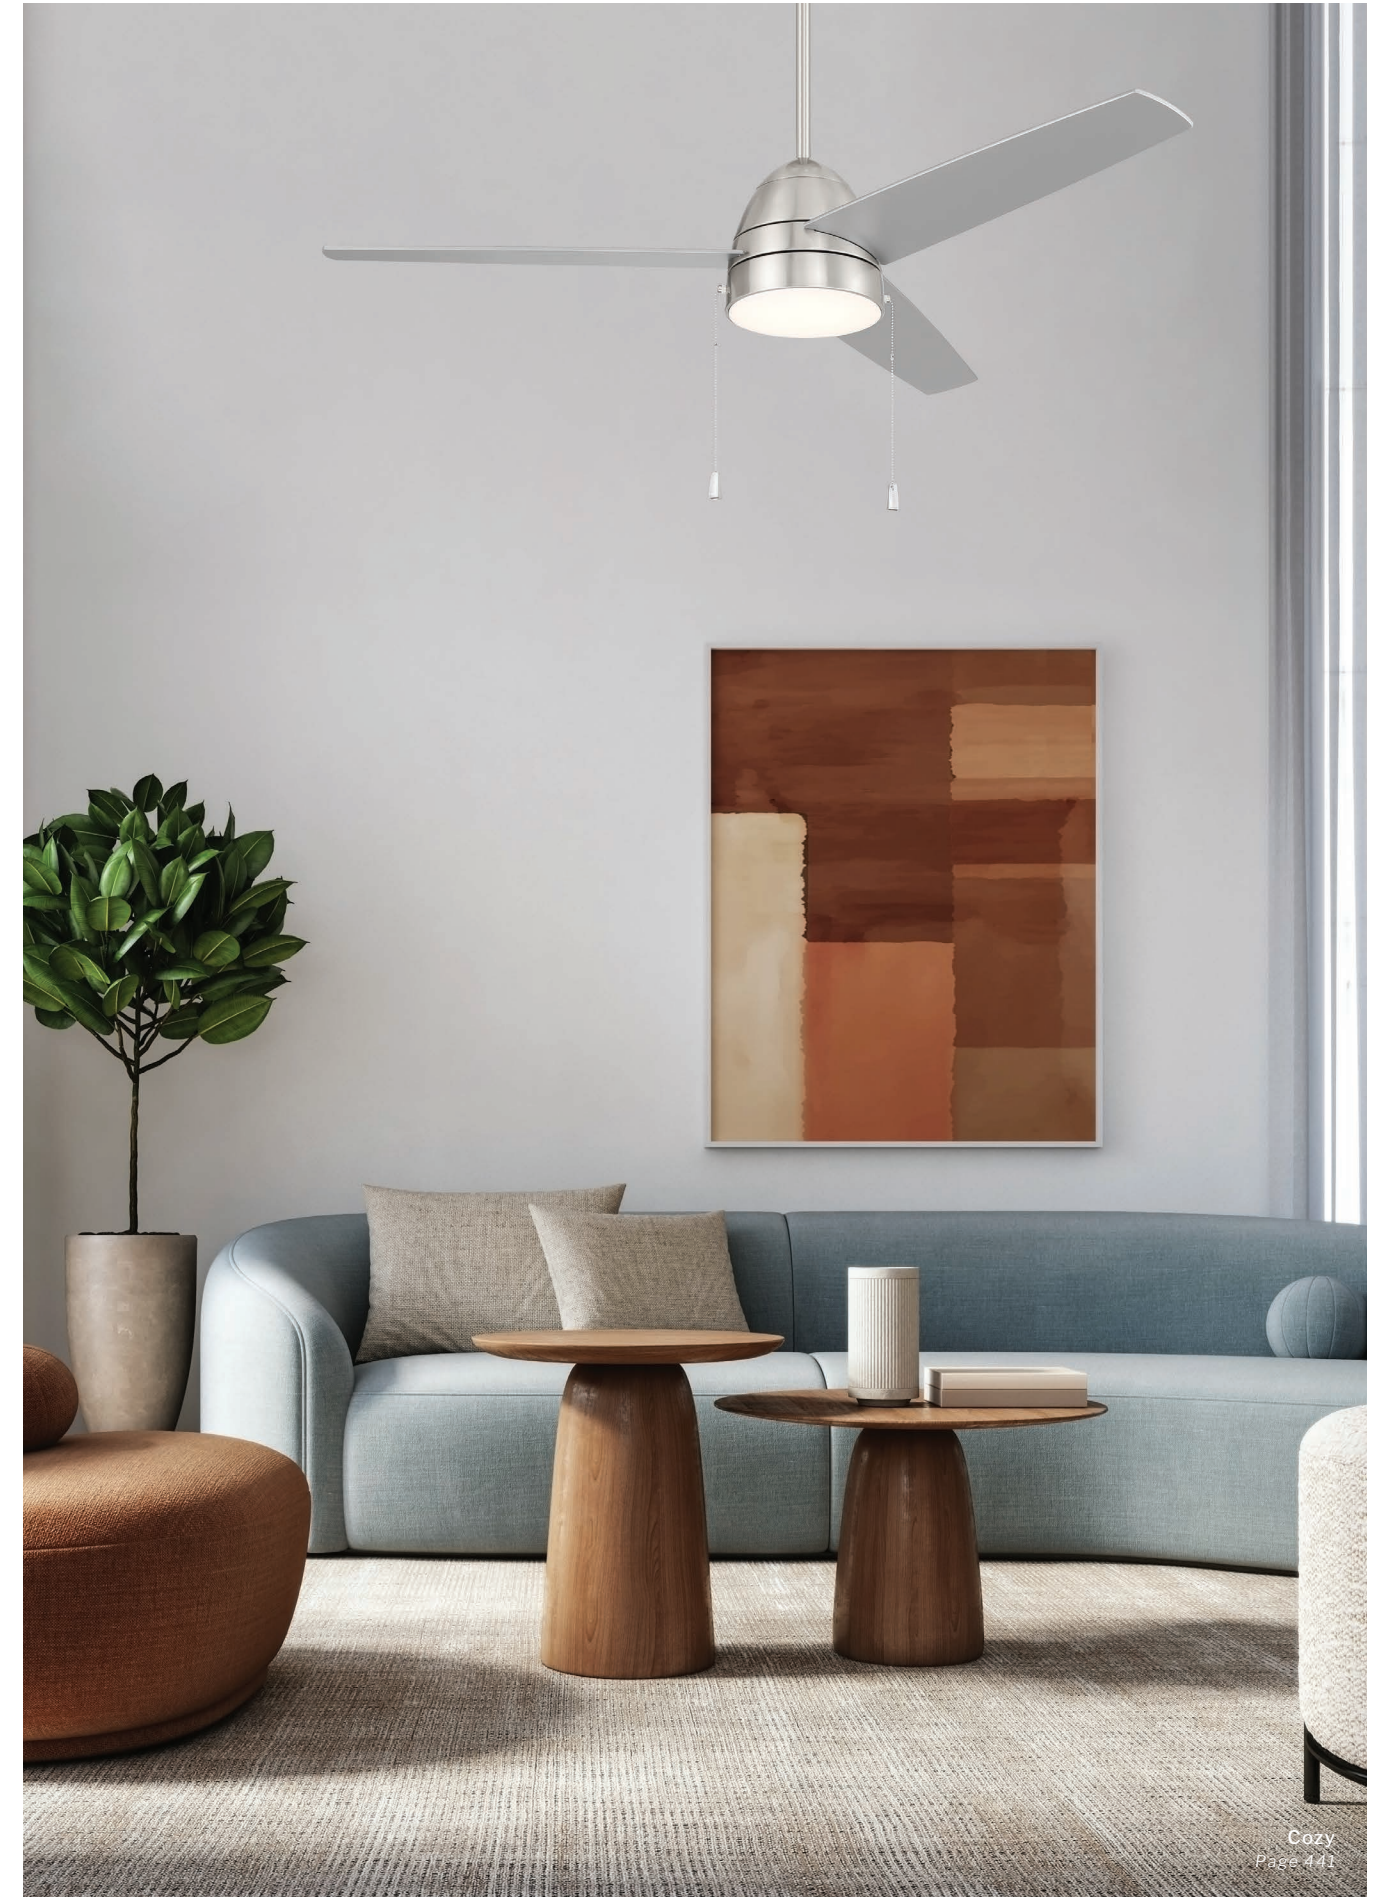

OUTDOOR PRO PLUS 119
OP119XX
Page 452 **WET RATED**

EOS
Page 464

Kelsey
Page 440

Cozy
Page 441

	Flat Black KLS52FB4 Flat Black Blades
	Satin Brass KLS52SB4 Flat Black Blades
	White KLS52W4 White Blades
	Brushed Polished Nickel KLS52BNK4 Brushed Polished Nickel Blades