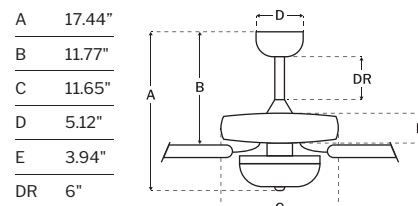

CEILING DROP DIMENSIONS

SPECS

Blade Sweep	52"
Number of Blades	5
Blade Pitch	11°
Motor Size (MM)	153x13
Included Control	Pull Chain
Compatible Control Types	A, J, S
Amps (Hi Speed)	0.49
Watts (Hi Speed)	59.05
Energy Guide Watts	38
Energy Guide CFM	3145
Energy Guide CFM Watts	83
Energy Guide Yearly Energy Cost	11
High Speed (CFM)	4227
Low Speed (CFM)	1920
Carton Size (CU FT)	1.81
Shipping Wt. (lbs)	21.61
UPS Oversized	No

LED SPECS

Bulb CCT	3000
Bulb Wattage	12
CRI	82
Lumens	1428
Light Kit	Included (opt.)

FINISH AND BLADE PAIRINGS

BRUSHED POLISHED NICKEL	BRUSHED POLISHED NICKEL + GREYWOOD
CLASSIC BRONZE	CLASSIC BRONZE + WALNUT
FLAT BLACK	FLAT BLACK + GREYWOOD
SATIN BRASS	BLACK WALNUT + FLAT BLACK

AC MOTOR ETLus LISTED