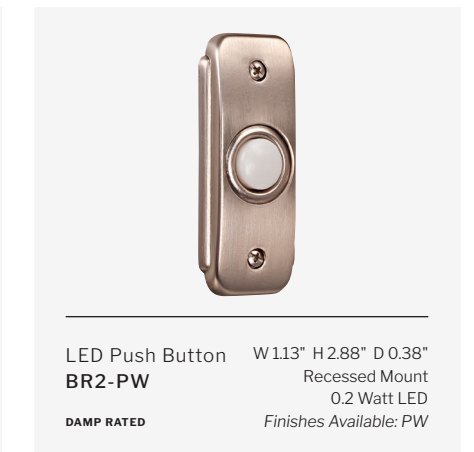

BUTTONS

FEATURES

- LED Illuminated
- Standard 2-Wire Button Installation
- Can be used with all Craftmade Chimes & Most Other Low Voltage Chime Installations

FINISHES