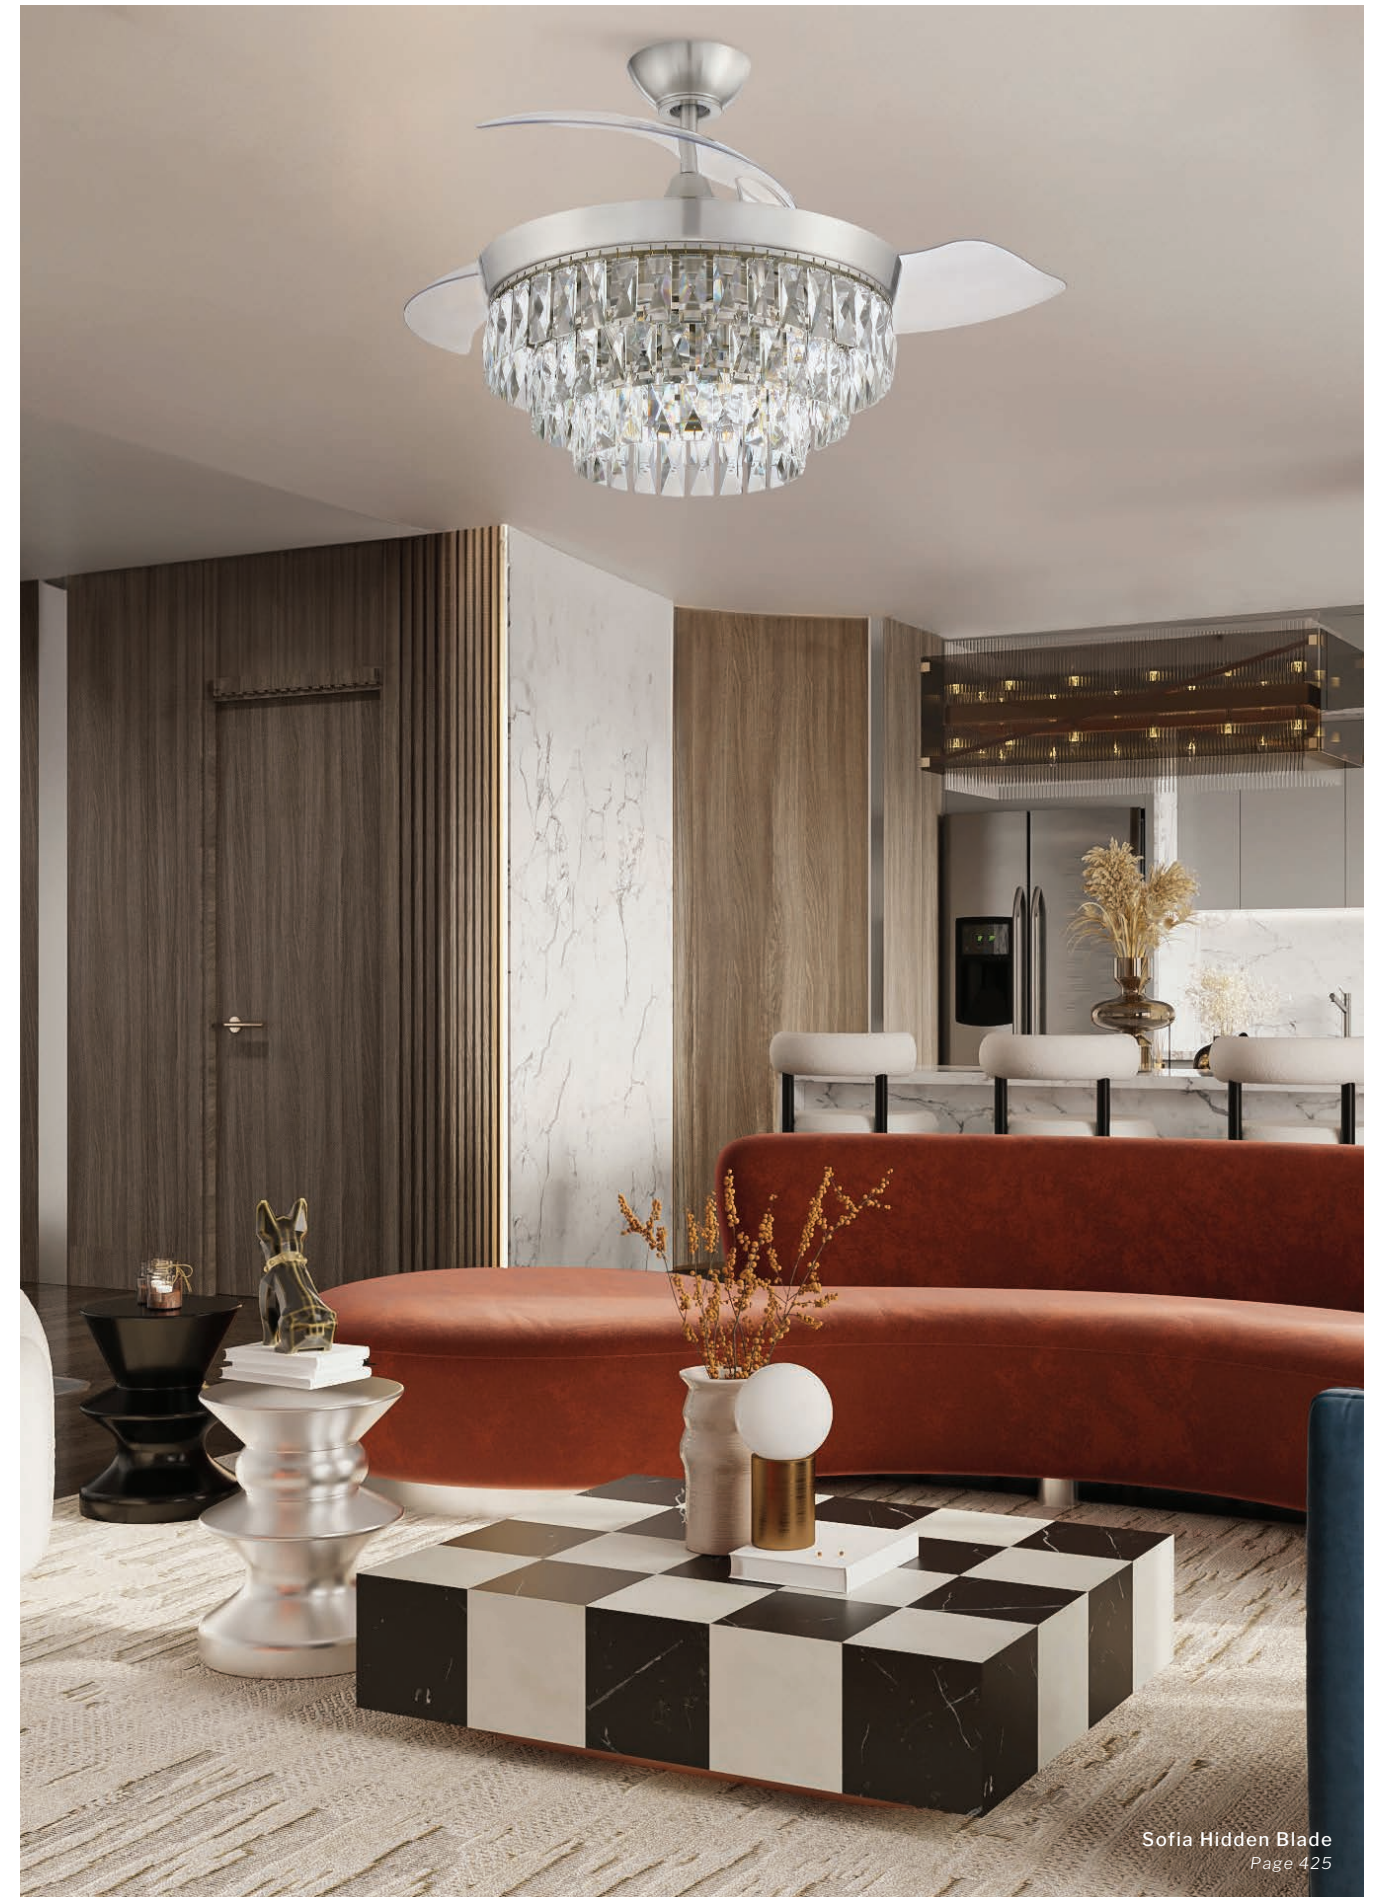

NEW
SOFIA HIDDEN BLADE
SOF42XX
Page 425

NEW
TIGER SHARK
WB348XX
Page 431

Sofia Hidden Blade
Page 425

Chandler
Page 427

Santori
Page 428

Flat Black
GTY52FB5
Walnut Blades

GETAWAY 52" NEW

FEATURES