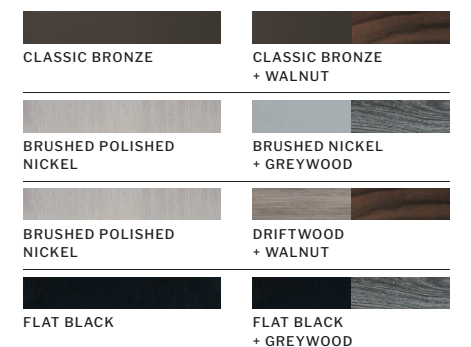

FINISH AND BLADE PAIRINGS