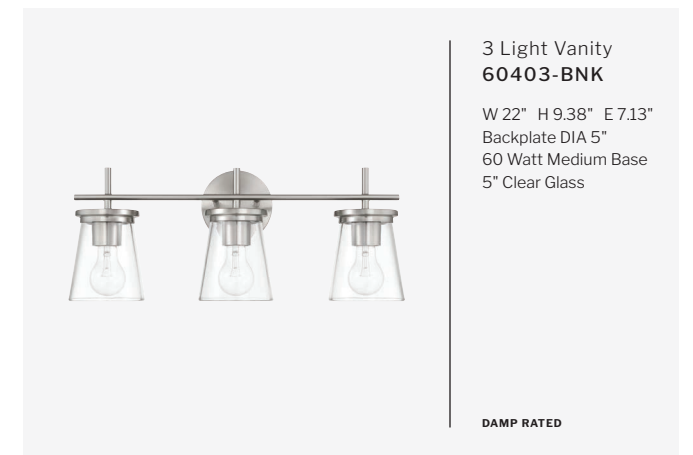

4 Light Vanity
60404-FB

W 22" H 9.38" E 7.13"
Backplate DIA 5"
60 Watt Medium Base
5" Clear Glass

DAMP RATED