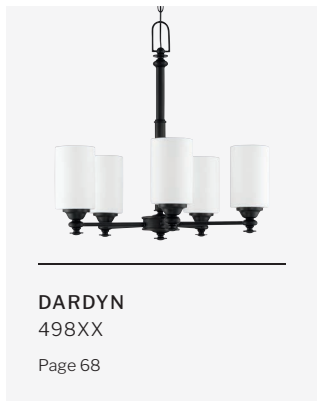

BOLDEN
505XX
Page 64