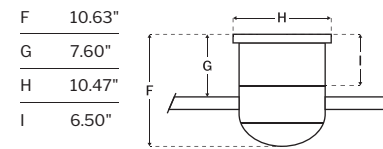

CEILING DROP DIMENSIONS

SPECS

Blade Sweep	52"
Number of Blades	3
Blade Pitch	11°
Motor Size (MM)	153x15
Included Control	UCI-2000-2
Compatible Control Types	Types A & J
Amps (Hi Speed)	0.47
Watts (Hi Speed)	57.3
Energy Guide Watts	40
Energy Guide CFM	2515
Energy Guide CFM Watts	64
Energy Guide Yearly Energy Cost	11
High Speed (CFM)	3279
Low Speed (CFM)	1649
Carton Size (CU FT)	1.73
Shipping Wt. (lbs)	17.86
UPS Oversized	No

LED SPECS

Bulb CCT	3000K
Bulb Wattage	18
CRI	90
Lumens	1084
Light Kit	Included (Opt.)