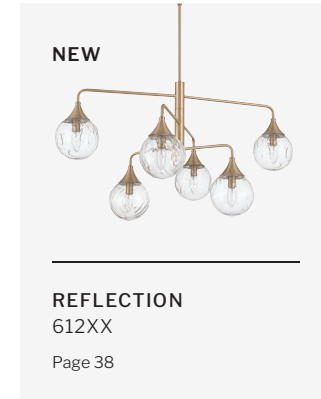

TRANSITIONAL LIGHTING VISUAL INDEX