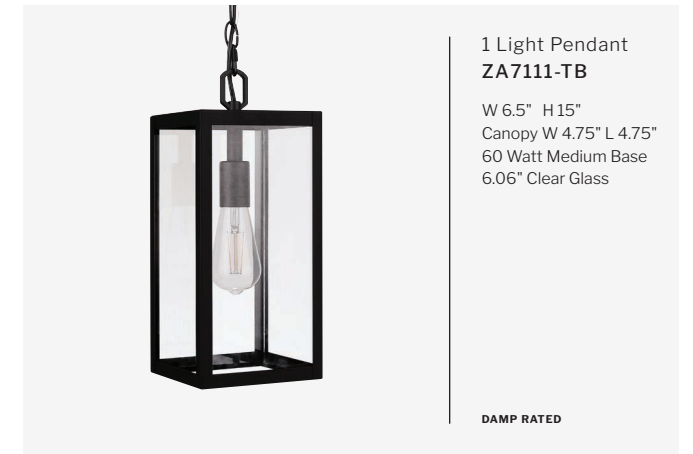

HARRIS

FEATURES

- Clear Glass
- Superior UV Protection Against Fading
  Finish Guaranteed for 5 Years
- Pendant is Damp Rated
  Post Mount & Wall Mounts are Wet Rated

FINISHES