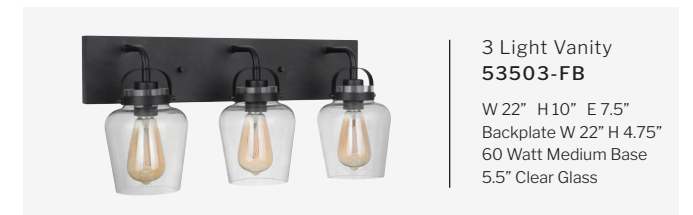

1 Light Mini Pendant
53591-BNK
W 5.5" H 8.65"
8' Cord, Canopy DIA 4.75"
2x6" & 2x12" Downrods
60 Watt Medium Base,
5.5" Clear Glass

1 Light Wall Sconce
53501-BNK

4 Light Vanity
53504-BNK

W 22" H 10" E 7.5"
Backplate W 22" H 4.75"
60 Watt Medium Base
5.5" Clear Glass

CHICAGO

FEATURES

- Clear Seeded Glass
- Up or Down Wall Mount
- Damp Rated