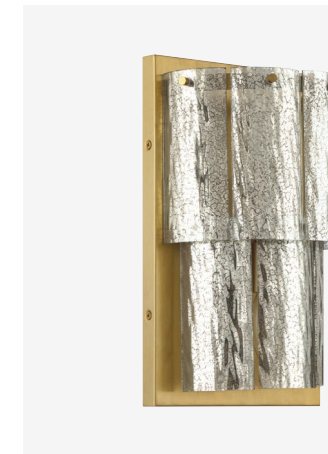

MUSEO

FEATURES

- Antiqued Mercury Glass
- Chandeliers & Island are Indoor Rated
Wall Sconce is Damp Rated

FINISHES

SATIN BRASS

9 Light Chandelier
48694-SB
W 20.5" H 25"
Canopy DIA 6.25"
6' Chain, 10' Cord
40 Watt Candelabra