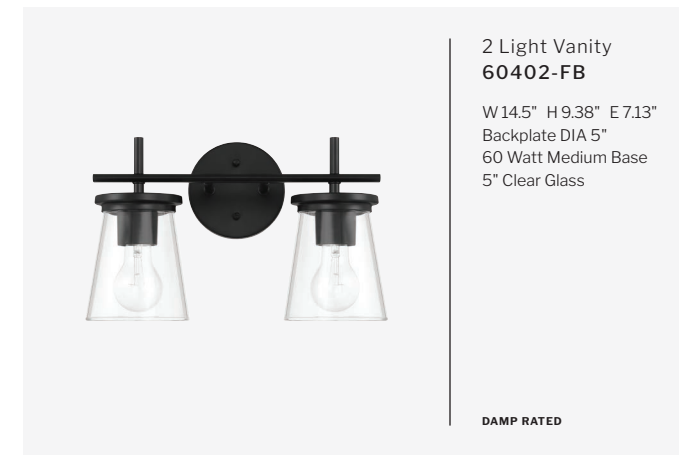

3 Light Vanity
60403-BNK

W 14.5" H 9.38" E 7.13"
Backplate DIA 5"
60 Watt Medium Base
5" Clear Glass

DAMP RATED