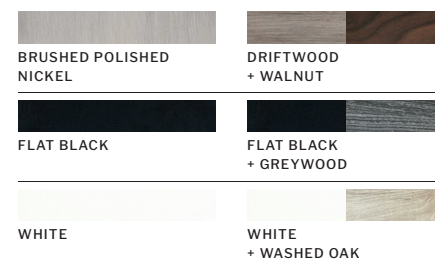

FINISH AND BLADE PAIRINGS

INTEGRATED LED
cETLus LISTED AC MOTOR

FEATURES

- Standard, 3-Speed Reversible AC Motor
- Flush Mount Only
- Custom Blades Included
- Integrated 3 x 9 Watt Dimmable LED Light Kit
- Standard Pull Chain Control
- Indoor Rated