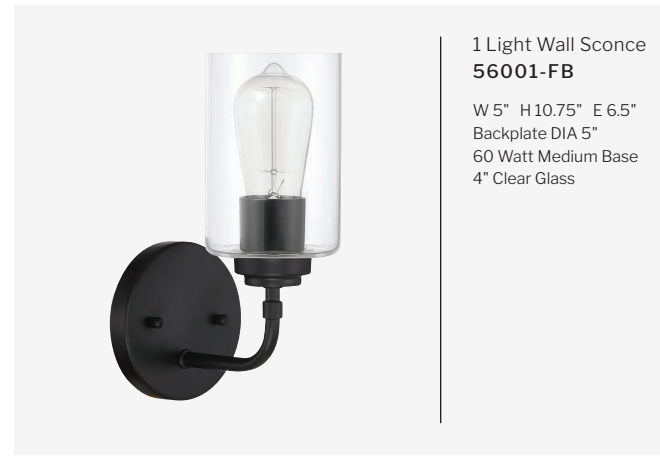

2 Light Vanity
56002-BNK

1 Light Wall Sconce
56001-FB

W 5" H 10.75" E 6.5"
Backplate DIA 5"
60 Watt Medium Base
4" Clear Glass