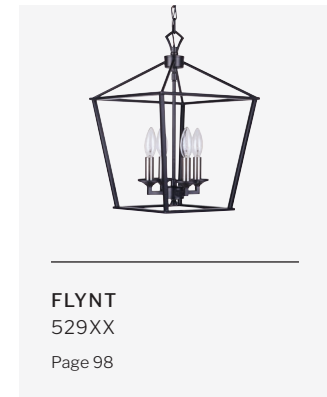

TRADITIONAL LIGHTING VISUAL INDEX

Claire
Page 86