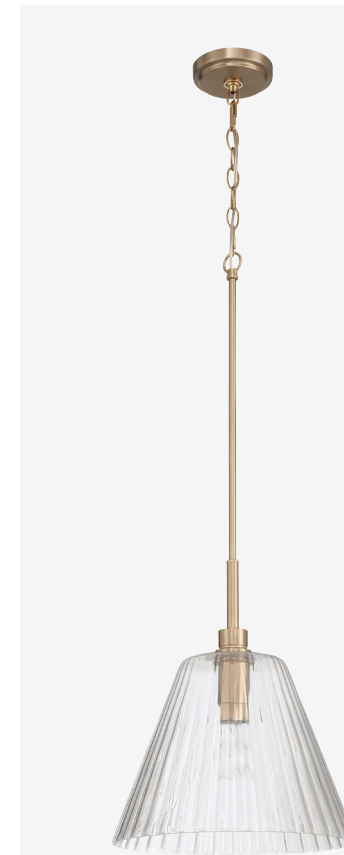

W 14" H 16.6"
3x12", 1x6" Downrods
6' Chain
60 Watt Medium Base
Glass DIA 14"
Clear Pleated Glass