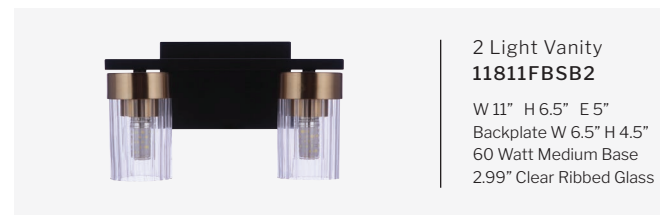

W 28.25" H 6.5" E 6.75"
Backplate W 28.25" H 5.25"
60 Watt Medium Base
4.33" Clear Glass

HENDRIX

FEATURES

- Clear Glass
- Up or Down Wall Mount
- Damp Rated

FINISHES

BOND STREET

FEATURES

- Clear Ribbed Glass
- Up or Down Wall Mount
- Damp Rated
- T Type Bulb is Recommended