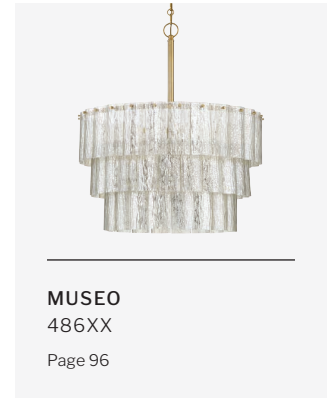

TRADITIONAL LIGHTING VISUAL INDEX

Claire
Page 86