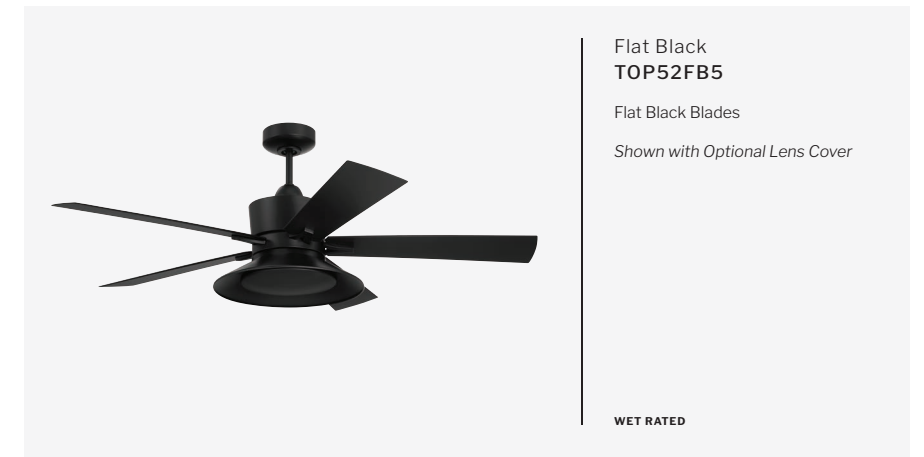

WET RATED

TOPPER 52" NEW

FEATURES

- Energy Saving, 6-Speed Reversible DC Motor
- Dual Mount, Flat or Angled Ceilings up to 23°
  See Page 496 for Compatible Slope Mount Adapters
- 6" Downrod Included
- Custom ABS Blades Included
- Optional 20 Watt Dimmable LED Light Kit and Optional Lens Cover Included
- Adjustable CCT 3000K/4000K/5000K LED
- WIDC-CCT Control Included
- Wi-Fi Enabled with Smart by Bond Compatibility
- FB Finish is Wet Rated
  BNK Finish is Indoor Rated

CEILING DROP DIMENSIONS

SHIPS TO CANADA
DC MOTOR   **cULus LISTED**
JAB TITLE 24   **SMART BY BOND**

SPECS

Blade Sweep	52"
Number of Blades	5
Blade Pitch	13°
Motor Size (MM)	155.5x15
Included Control	WIDC-CCT
Compatible Control Types	Type M
Amps (Hi Speed)	0.32
Watts (Hi Speed)	21.97
Energy Guide Watts	16
Energy Guide CFM	3656
Energy Guide CFM Watts	224
Energy Guide Yearly Energy Cost	5
High Speed (CFM)	5525
Low Speed (CFM)	1538
Carton Size (CU FT)	2.75
Shipping Wt. (lbs)	25.35
UPS Oversized	No

LED SPECS

Bulb CCT	Adjustable
Bulb Wattage	20
CRI	80
Lumens	1177
Light Kit	Included (Opt.)

FINISH AND BLADE PAIRINGS