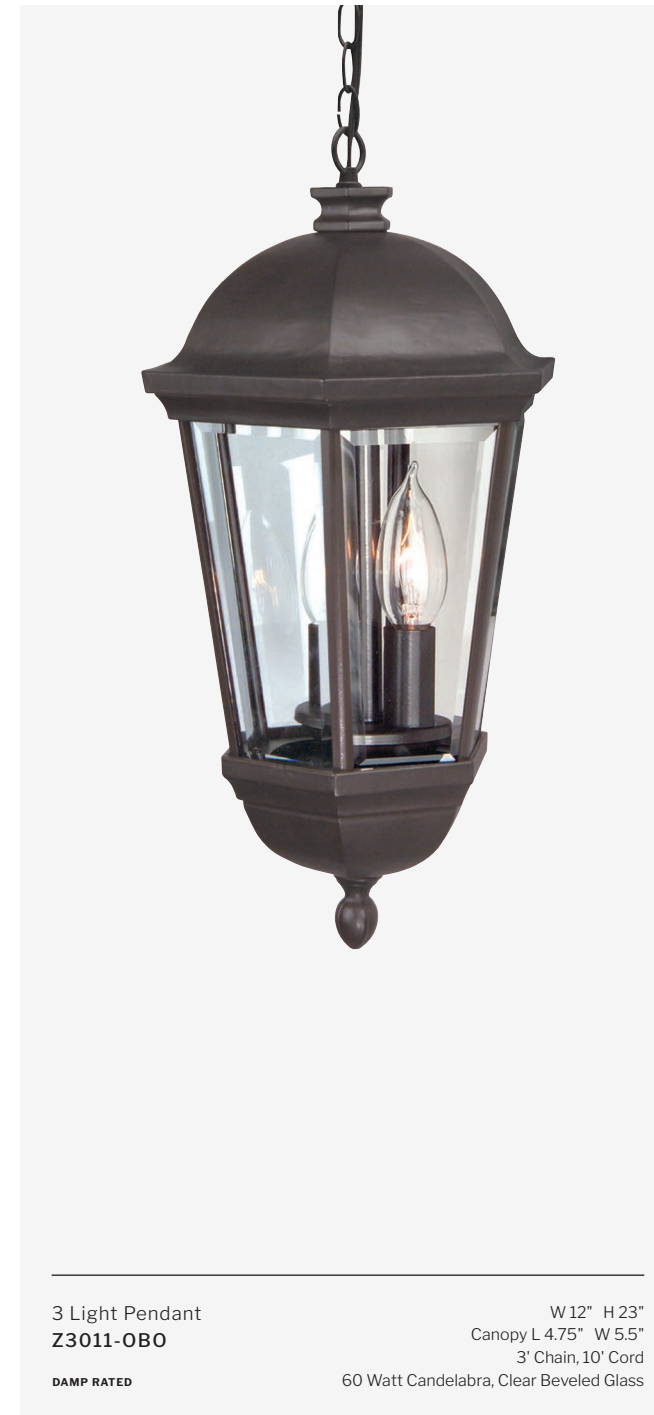

3 Light Pendant
Z3011-OBO

DAMP RATED

W 12" H 23"
Canopy L 4.75" W 5.5"
3' Chain, 10' Cord
60 Watt Candelabra, Clear Beveled Glass

BRITANNIA

FEATURES

- Clear Beveled Glass
- Superior UV Protection Against Fading
  Finish Guaranteed for 5 Years
- Wall Mounts are Wet Rated
  Pendant is Damp Rated

FINISHES

OILED BRONZE