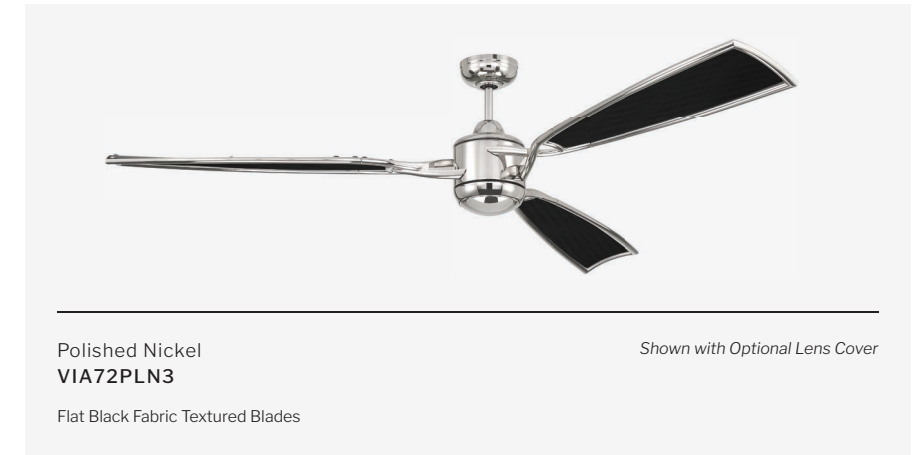

Flat Black & Satin Brass
VIA72FBSB3
Flat Black Fabric Textured Blades

Polished Nickel
VIA72PLN3
Flat Black Fabric Textured Blades

Shown with Optional Lens Cover

VIVA 72"

FEATURES

- Energy Saving, 6-Speed Reversible DC Motor
- Dual Mount, Flat or Angled Ceilings up to 23°
See Page 496 for Compatible Slope Mount Adapters
- 6" Downrod Included
- Custom Fabric Texture ABS Blades Included
- Optional 20 Watt Dimmable LED Light Kit and Optional Lens Cover Included
- WIDC-CCT Handheld Control Included
- Wi-Fi Enabled with Smart by Bond Compatibility
- Indoor Rated