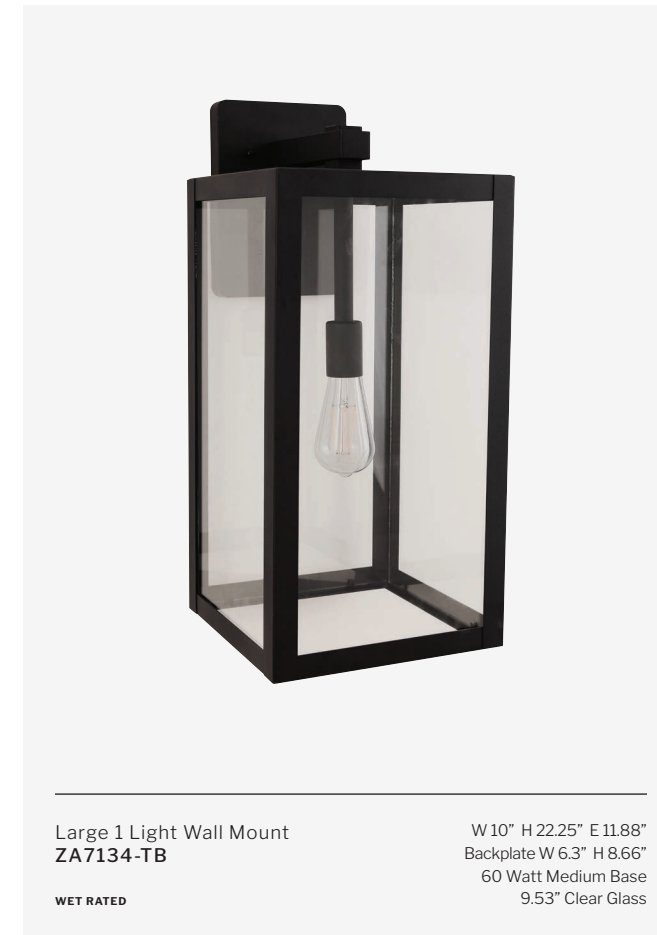

HARRIS

FEATURES

- Clear Glass
- Superior UV Protection Against Fading
  Finish Guaranteed for 5 Years
- Pendant is Damp Rated
  Post Mount & Wall Mounts are Wet Rated

FINISHES