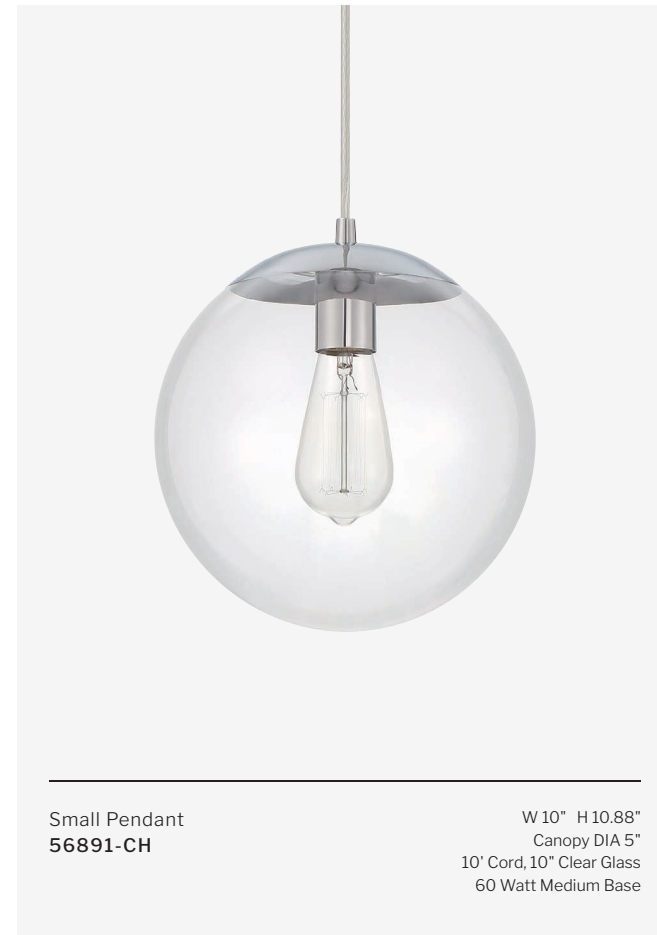

FINISHES

CHROME

FLAT BLACK

SATIN BRASS

Small Pendant
56891-CH

W 10" H 10.88"
Canopy DIA 5"
10' Cord, 10" Clear Glass
60 Watt Medium Base

Small Pendant
56891-FB-WG

W 10" H 10.88"
Canopy DIA 5"
10' Cord
60 Watt Medium Base
10" White Frosted Glass

Medium Pendant
56892-SB

W 11.88" H 12.8"
Canopy DIA 5"
10' Cord
60 Watt Medium Base
11.88" Clear Glass

Medium Pendant
56892-CH-WG

W 11.88" H 12.8"
Canopy DIA 5"
10' Cord
60 Watt Medium Base
11.88" White Frosted Glass

Large Pendant
56893-SB-WG

W 14" H 15.13"
Canopy DIA 5"
10' Cord, 14" White Frosted Glass
60 Watt Medium Base

Large Pendant
56893-FB

W 14" H 15.13"
Canopy DIA 5"
10' Cord
60 Watt Medium Base
14" Clear Glass