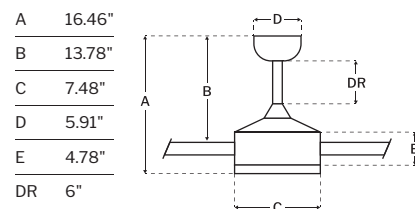

CEILING DROP DIMENSIONS

SPECS

Blade Sweep	52"
Number of Blades	4
Blade Pitch	11°
Motor Size (MM)	153x15
Included Control	CM-7W-LED
Compatible Control Types	Types A, G, & J
Amps (Hi Speed)	0.46
Watts (Hi Speed)	55.65
Energy Guide Watts	33
Energy Guide CFM	2461
Energy Guide CFM Watts	74
Energy Guide Yearly Energy Cost	9
High Speed (CFM)	3584
Low Speed (CFM)	1188
Carton Size (CU FT)	1.28
Shipping Wt. (lbs)	16.31
UPS Oversized	No

LED SPECS

Bulb CCT	3000K
Bulb Wattage	18
CRI	90
Lumens	1000
Light Kit	Included (Opt.)