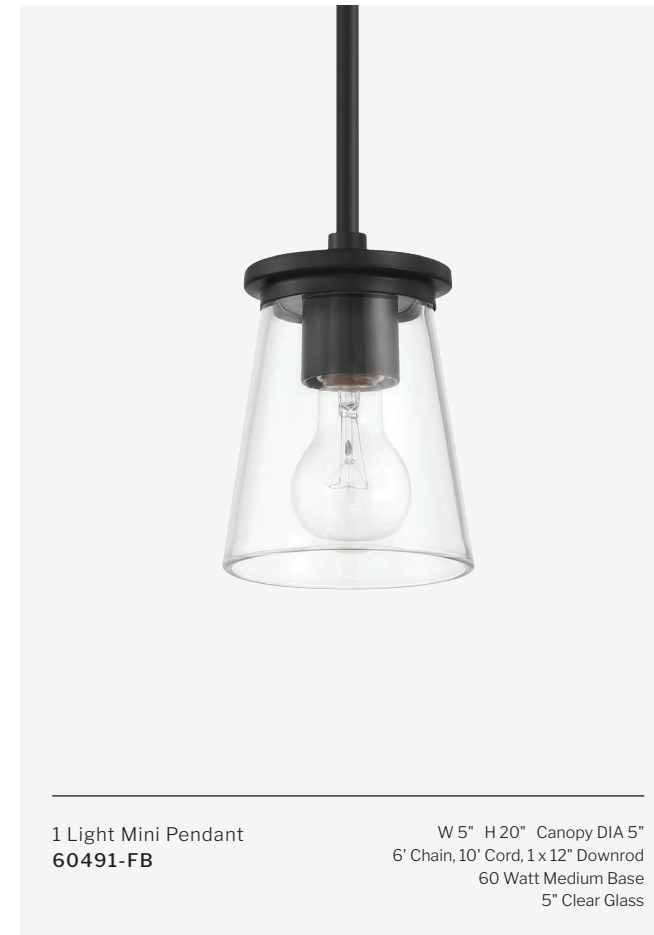

6 Light Island
60376-FBSB

L 36" W 15" H 28.25" Canopy W 4.17" L 18"
6' Chain, 10' Cord, 4 x 12" Downrods
60 Watt Medium Base
4.13" White Frosted Glass

5 Light Chandelier
60425-FB

W 25" H 27.75" Canopy DIA 5"
6' Chain, 10' Cord, 1 x 6" Downrod
60 Watt Medium Base
5" Clear Glass

CONNELL

FEATURES

- Clear Glass
- Mini Pendant & Chandelier are Indoor Rated
Wall Sconce & Vanities are Damp Rated

FINISHES

BRUSHED POLISHED
NICKEL

FLAT BLACK

1 Light Mini Pendant
60491-FB

W 5" H 20" Canopy DIA 5"
6' Chain, 10' Cord, 1 x 12" Downrod
60 Watt Medium Base
5" Clear Glass

1 Light Pendant
60492-FB

W 10" H 10.5" Canopy DIA 5"
6' Chain, 10' Cord, 1 x 12" Downrod
60 Watt Medium Base
10" Clear Glass

1 Light Wall Sconce
60401-BNK
W 5" H 9.38" E 7"
Backplate DIA 5"
60 Watt Medium Base
5" Clear Glass