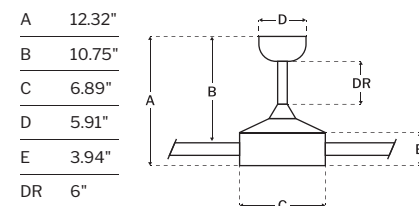

CEILING DROP DIMENSIONS

SHIPS TO CANADA DAMP RATED

DC MOTOR cETLus LISTED

SPECS

Blade Sweep	52"
Number of Blades	3
Blade Pitch	12°
Motor Size (MM)	100x20
Included Control	WIDC-Handheld
Compatible Control Types	Type I
Amps (Hi Speed)	0.46
Watts (Hi Speed)	31.55
Energy Guide Watts	20
Energy Guide CFM	2339
Energy Guide CFM Watts	119
Energy Guide Yearly Energy Cost	5
High Speed (CFM)	3563
Low Speed (CFM)	953
Carton Size (CU FT)	1.21
Shipping Wt. (lbs)	10.63
UPS Oversized	No