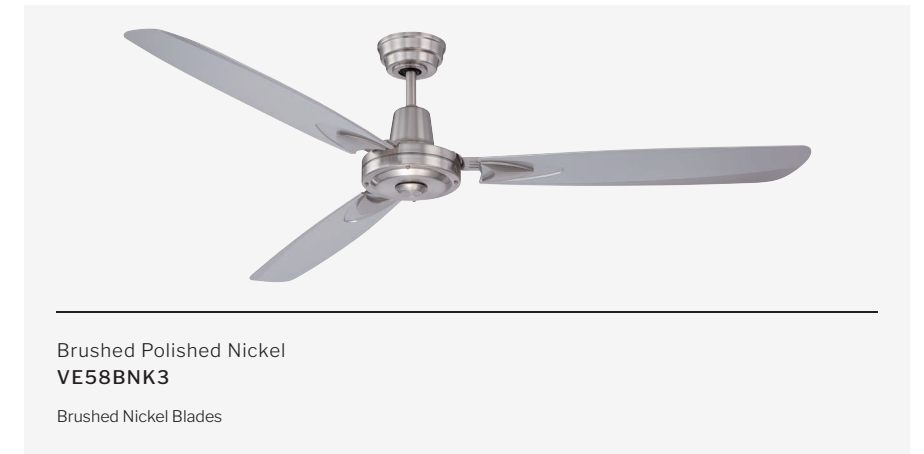

VELOCITY 58"

FEATURES

- Heavy-Duty, 4-Speed Non-Reversible AC Motor
- Dual Mount, Flat or Angled Ceilings up to 23°
  See Page 496 for Compatible Slope Mount Adapters
- 12" Downrod Included
- Custom ABS Blades Included
- Not Light Kit Adaptable
- Hard Wired, 4 Speed Control Included
- Indoor Rated

CEILING DROP DIMENSIONS

A	21.25"
B	18.50"
C	7.50"
D	4.75"
E	7.01"
DR	12"

- **SHIPS TO CANADA**
- **AC MOTOR** **cULus LISTED**

SPECS

Blade Sweep	58"
Number of Blades	3
Blade Pitch	19.5°
Motor Size (MM)	188x20
Included Control	CM-4SDH
Compatible Control Types	Types A, G, & J
Amps (Hi Speed)	0.66
Watts (Hi Speed)	78.4
Energy Guide Watts	46
Energy Guide CFM	4691
Energy Guide CFM Watts	103
Energy Guide Yearly Energy Cost	13
High Speed (CFM)	7053
Low Speed (CFM)	2015
Carton Size (CU FT)	1.27
Shipping Wt. (lbs)	18.96
UPS Oversized	No