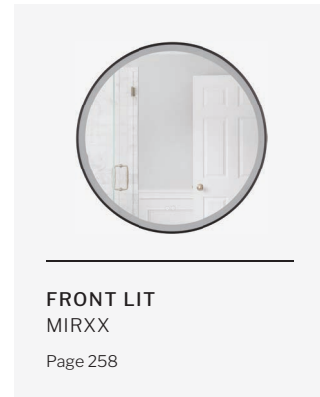

LED MIRRORS VISUAL INDEX

Medicine Cabinet
Page 258