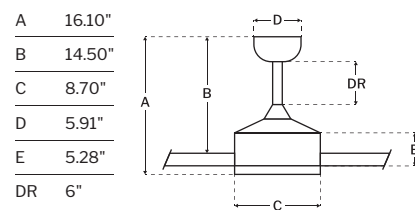

CEILING DROP DIMENSIONS

DC MOTOR
JAB TITLE 24   **cETLus LISTED**

SPECS

Blade Sweep	56"
Number of Blades	4
Blade Pitch	12°
Motor Size (MM)	153x8
Included Control	WIDC-Handheld
Compatible Control Types	Type I
Amps (Hi Speed)	0.47
Watts (Hi Speed)	33.55
Energy Guide Watts	21
Energy Guide CFM	2944
Energy Guide CFM Watts	141
Energy Guide Yearly Energy Cost	6
High Speed (CFM)	4395
Low Speed (CFM)	1300
Carton Size (CU FT)	1.53
Shipping Wt. (lbs)	16.93
UPS Oversized	No

LED SPECS

Bulb CCT	3000K
Bulb Wattage	18
CRI	93
Lumens	958
Light Kit	Optional