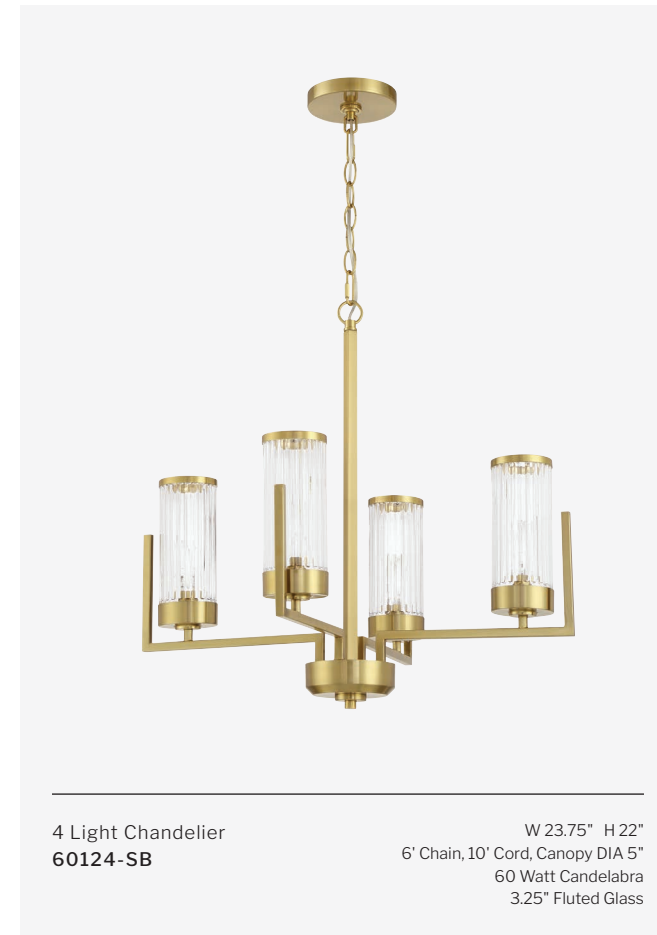

9 Light Chandelier
60129-SB

W 35.88" H 31.5"
6' Chain, 10' Cord, Canopy DIA 5"
60 Watt Candelabra
3.25" Fluted Glass

WHITTLEY

FEATURES

- Fluted Glass
- Indoor Rated

FINISHES

4 Light Chandelier
60124-SB

W 23.75" H 22"
6' Chain, 10' Cord, Canopy DIA 5"
60 Watt Candelabra
3.25" Fluted Glass

6 Light Chandelier
60126-SB

W 29.75" H 25"
6' Chain, 10' Cord, Canopy DIA 5"
60 Watt Candelabra
3.25" Fluted Glass

1 Light Mini Pendant
60191-SB

W 5" H 9.88"
Canopy DIA 5"
10' Cord
1 x 6" & 3 x 12" Downrods
60 Watt Medium Base
3.25" Fluted Glass