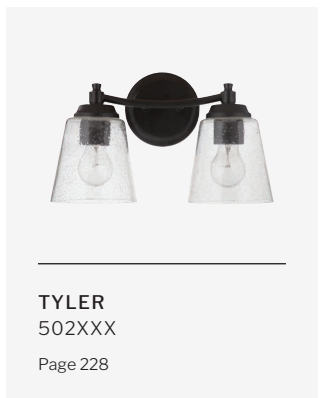

VANITY LIGHTING VISUAL INDEX CONTINUED