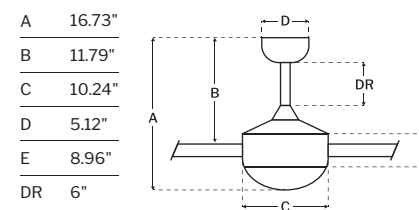

CEILING DROP DIMENSIONS

SHIPS TO CANADA

DC MOTOR cETLus LISTED

ENERGY STAR INTEGRATED LED

LED SPECS

Bulb CCT	3000K
Bulb Wattage	8
CRI	80
Lumens	1221
Light Kit	Integrated