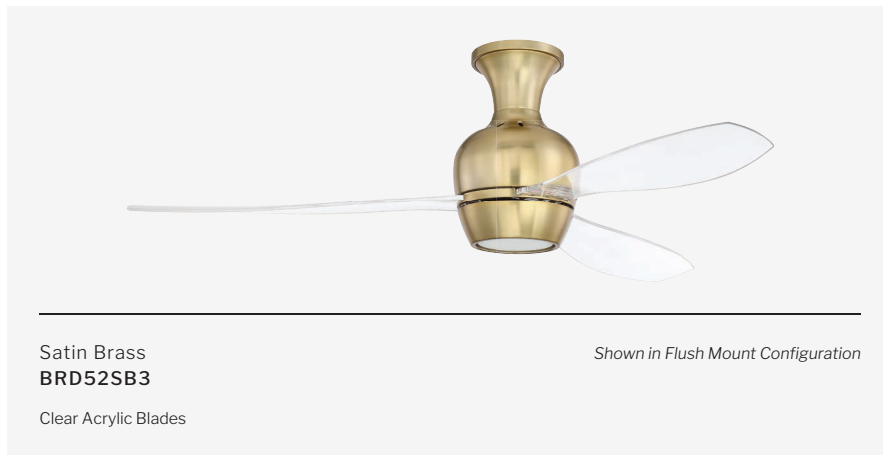

Satin Brass
BRD52SB3
Clear Acrylic Blades
Shown in Flush Mount Configuration

BORDEAUX 52"

FEATURES

- Heavy-Duty, 3-Speed Reversible AC Motor
- Tri-Mount, Flat or Angled Ceilings up to 23°
  See Page 496 for Compatible Slope Mount Adapters
- 6" Downrod Included
- Custom Polycarbonate Blades Included
- Optional 17 Watt Dimmable LED Light Kit and Optional Lens Cover Included
- Hard Wired, 4 Speed Control Included
- Indoor Rated