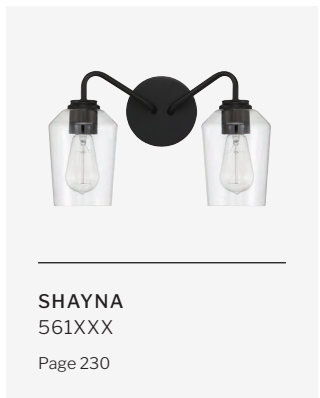

VANITY LIGHTING VISUAL INDEX CONTINUED