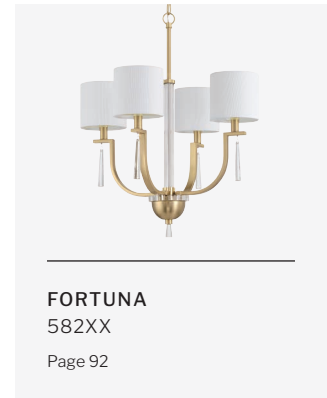

TRADITIONAL LIGHTING VISUAL INDEX

Claire
Page 86