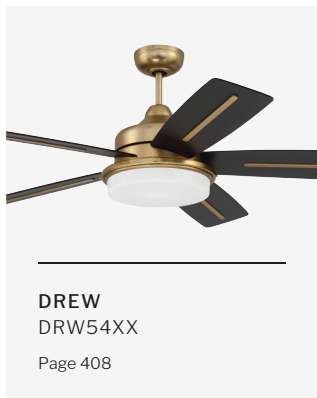

TRANSITIONAL CEILING FANS VISUAL INDEX