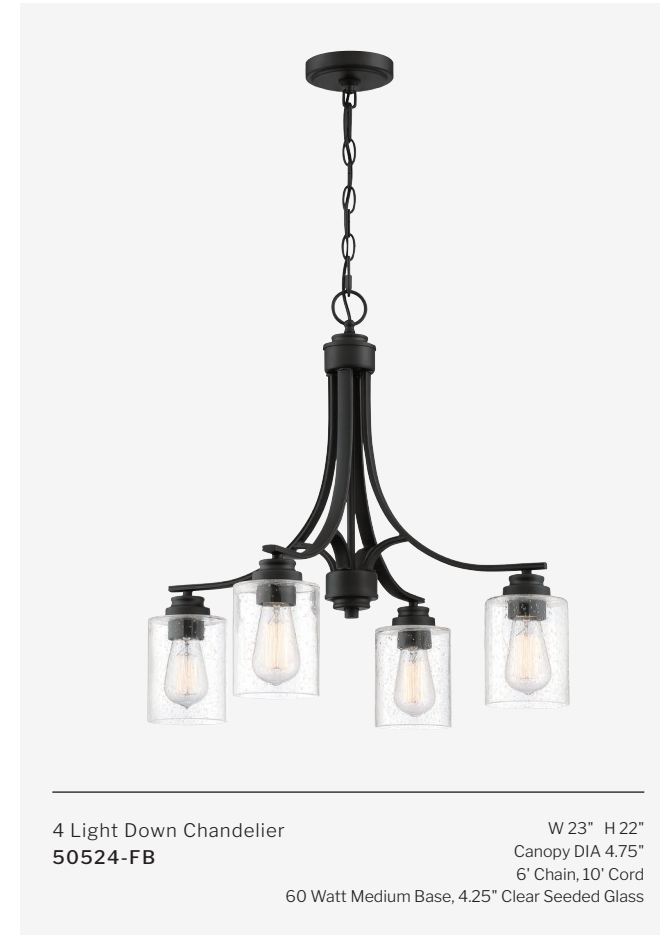

3 Light Flushmount
55383-FB

W 13" H 6.13"
Canopy DIA 13"
60 Watt Medium Base
10.5" Clear Glass

ELLIOT

FEATURES

- Clear Glass
- Indoor Rated

FINISHES

9 Light Chandelier
50529-SB

W 29" H 26.5"
Canopy DIA 4.75"
6' Chain, 10' Cord
60 Watt Medium Base, 4.25" Clear Seeded Glass

3 Light Chandelier
50523-BNK-WG

W 18" H 18"
Canopy DIA 4.75"
6' Chain, 10' Cord
60 Watt Medium Base, 4.25" White Frosted Glass

4 Light Down Chandelier
50524-FB

W 23" H 22"
Canopy DIA 4.75"
6' Chain, 10' Cord
60 Watt Medium Base, 4.25" Clear Seeded Glass

5 Light Chandelier
50525-SB

W 24" H 20.5"
Canopy DIA 4.75"
6' Chain, 10' Cord
60 Watt Medium Base
4.25" Clear Seeded Glass

1 Light Mini Pendant
50591-FB

W 5" H 7.25"
Canopy DIA 5"
10' Cord
1 x 6" & 3 x 12" Downrods
60 Watt Medium Base
4.25" Clear Seeded Glass