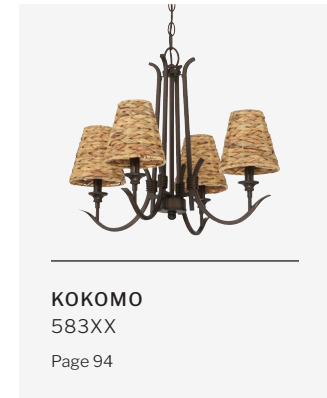

TRADITIONAL LIGHTING VISUAL INDEX

Claire
Page 86