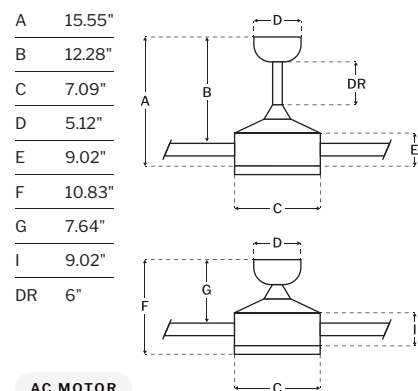

CEILING DROP DIMENSIONS

AC MOTOR

cETLus LISTED

JA8 TITLE 24