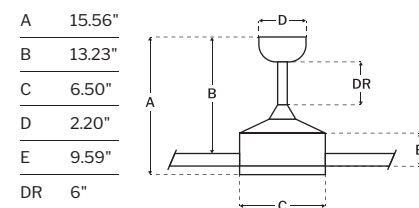

CEILING DROP DIMENSIONS

DC MOTOR   DAMP RATED
cETLus LISTED   SHIPS TO CANADA