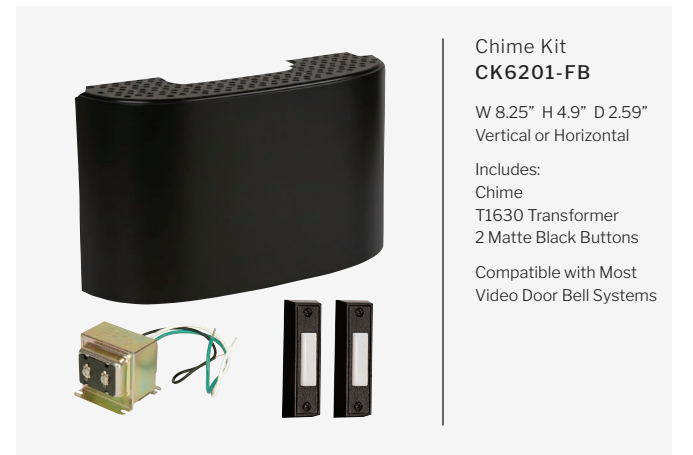

2 Chime Kit
CK6002-W
W 7.79" H 5.51" D 2.16"
Vertical or Horizontal Hanging
Includes 2 Chimes, T1630, & 2 White Buttons
Compatible with Most Video Door Bell Systems

Chime Kit
CK6001-W
W 7.79" H 5.51" D 2.16"
Vertical or Horizontal Hanging
Includes Chime, T1630, & 2 Matte Black Buttons
Compatible with Most Video Door Bell Systems, Finishes Available: FB & W