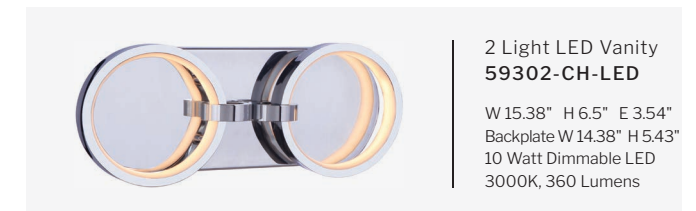

COUNCIL

FEATURES

- White Frosted Glass
- Up or Down Wall Mount
- See Full Council Collection on Page 88
- Damp Rated

FINISHES

WRENN

FEATURES

- Clear Glass
- Up or Down Wall Mount
- See Full Wrenn Collection on Page 56
- Damp Rated

FINISHES

MELODY

FEATURES

- Frosted Lens Cover
- Horizontal or Vertical Wall Mount
- ADA Compliant
- Indoor Rated

FINISHES

CONTEXT

FEATURES

- See Full Context Collection on Page 24
- ADA Compliant
- Damp Rated

FINISHES