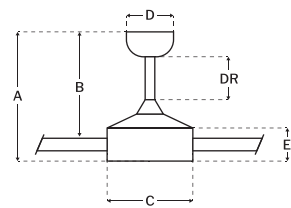

CEILING DROP DIMENSIONS

A	13.98"
B	9.65"
C	7.15"
D	5.63"
E	3.72"
DR	6"

DC MOTOR **cETLus LISTED** **DAMP RATED**