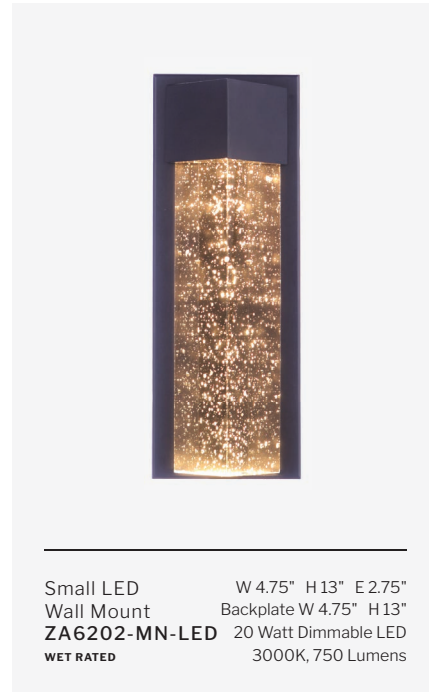

W 4.75" H 20.88" E 2.75"
Backplate W 4.75" H 20.88"
20 Watt Dimmable LED
3000K, 450 Lumens

Medium LED Wall Mount
ZA6212-MN-LED
WET RATED

W 4.75" H 17" E 2.75"
Backplate W 4.75" H 17"
20 Watt Dimmable LED
3000K, 550 Lumens

Small LED Wall Mount
ZA6202-MN-LED
WET RATED

W 4.75" H 13" E 2.75"
Backplate W 4.75" H 13"
20 Watt Dimmable LED
3000K, 750 Lumens

TONY

FEATURES

- Oxygen Infused K-9 Crystal
- Superior UV Protection Against Fading
  Finish Guaranteed for 5 Years
- ADA Compliant
- Wet Rated

FINISHES