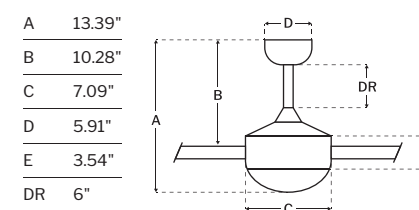

CEILING DROP DIMENSIONS

- **DAMP RATED**
- **DC MOTOR** **INTEGRATED LED**
- **SHIPS TO CANADA** **cETLus LISTED**

SPECS

Blade Sweep	52"
Number of Blades	5
Blade Pitch	12°
Motor Size (MM)	106x12
Included Control	TSDC-WALL
Compatible Control Types	N/A
Amps (Hi Speed)	0.57
Watts (Hi Speed)	33.7
Energy Guide Watts	21
Energy Guide CFM	3636
Energy Guide CFM Watts	169
Energy Guide Yearly Energy Cost	6
High Speed (CFM)	4802
Low Speed (CFM)	2314
Carton Size (CU FT)	2.5
Shipping Wt. (lbs)	15.4
UPS Oversized	No

LED SPECS

Bulb CCT	3000-5000
Bulb Wattage	20
CRI	82
Lumens	1324
Light Kit	Integrated