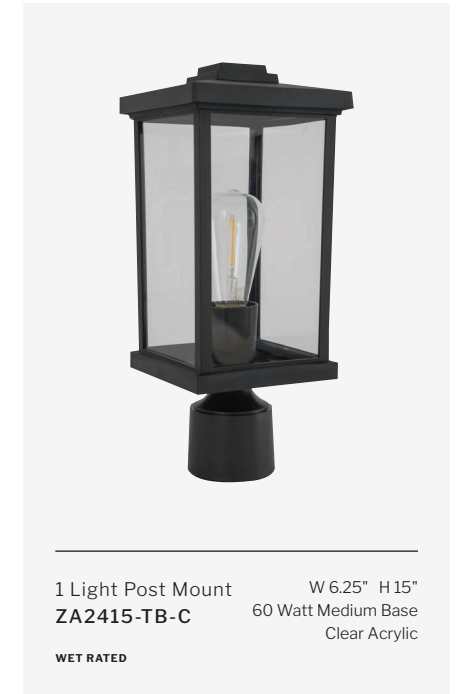

W 5" H 11.38" E 6.75"
Backplate W 4.63" H 6.88"
60 Watt Medium Base
Clear Acrylic

1 Light Post Mount
ZA2415-TB-C
WET RATED

W 6.25" H 15"
60 Watt Medium Base
Clear Acrylic

Large 1 Light Wall Mount
ZA2314-TW