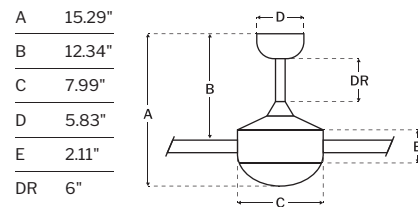

CEILING DROP DIMENSIONS

SPECS

Blade Sweep	48"
Number of Blades	4
Blade Pitch	14°
Motor Size (MM)	123x15
Included Control	WIDC-CCT
Compatible Control Types	Type M
Amps (Hi Speed)	0.29
Watts (Hi Speed)	20.17
Energy Guide Watts	15
Energy Guide CFM	2713
Energy Guide CFM Watts	181
Energy Guide 1st. Yearly Energy Cost	4
High Speed (CFM)	4270
Low Speed (CFM)	950
Carton Size (CU FT)	8.02
Shipping Wt. (lbs)	65.43
UPS Oversized	Yes

LED SPECS

Bulb CCT	Adjustable
Bulb Wattage	8
CRI	80
Lumens	1990
Light Kit	Integrated