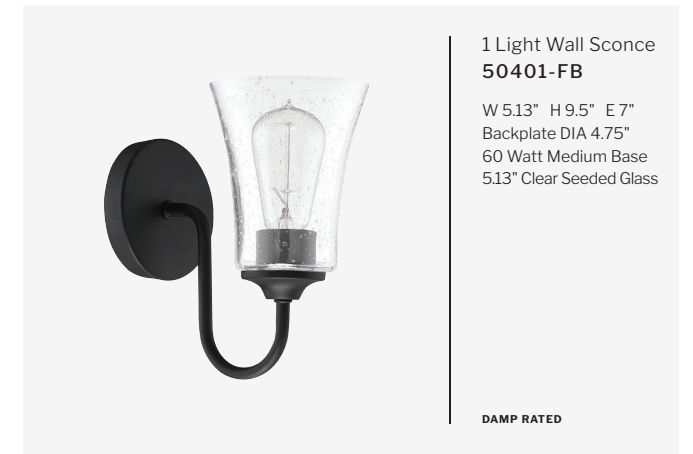

1 Light Wall Sconce
50401-FB

W 5.13" H 9.5" E 7"
Backplate DIA 4.75"
60 Watt Medium Base
5.13" Clear Seeded Glass

DAMP RATED