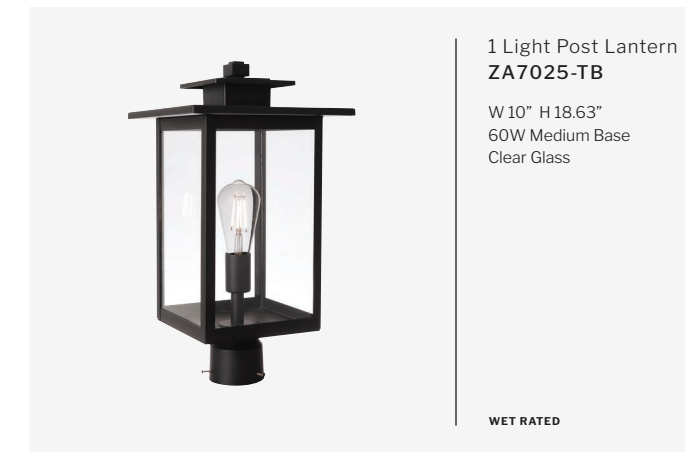

WET RATED

W 10" H 15.38" E 11.63"
Backplate W 5" H 7.25"
60W Medium Base
Clear Glass

1 Light Pendant
ZA7011-TB

W 7.5" H 12.5"
Canopy DIA 4.75"
3' Chain, 10' Cord
60W Medium Base
Clear Glass

DAMP RATED

1 Light Post Lantern
ZA7025-TB