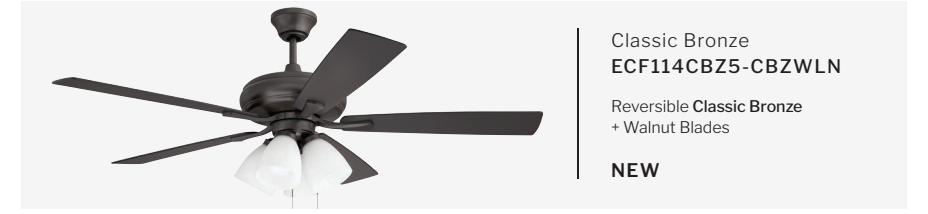

Flat Black
ECF114FB5-FBGW
Reversible Flat Black
+ Greywood Blades