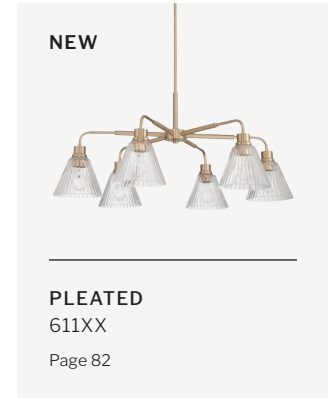

TRADITIONAL LIGHTING VISUAL INDEX

Claire
Page 86