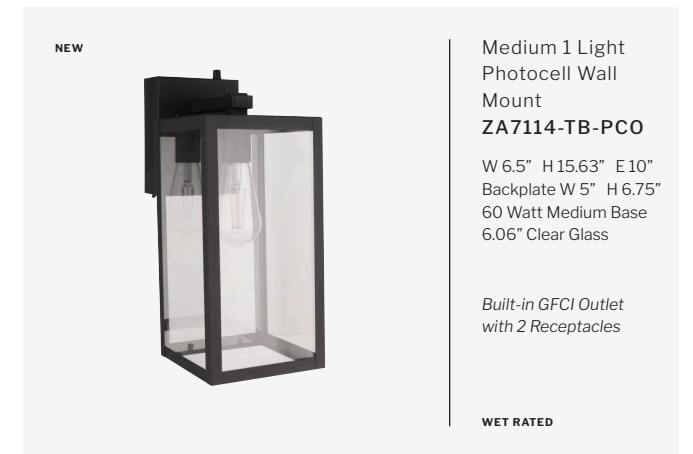

HARRIS

FEATURES

- Clear Glass
- Superior UV Protection Against Fading
  Finish Guaranteed for 5 Years
- Pendant is Damp Rated
  Post Mount & Wall Mounts are Wet Rated

FINISHES