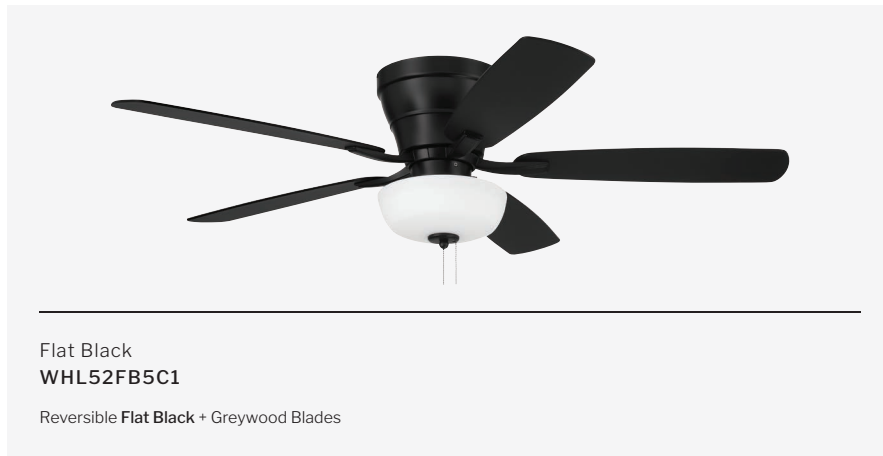

WHEELER 52" BOWL LIGHT HUGGER ^{NEW}

FEATURES

- Standard, 3-Speed Reversible AC Motor
- Flush Mount Only
- Custom Blades Included
- Integrated 2 x 9 Watt Dimmable LED Light Kit
- Standard Pull Chain Control
- Indoor Rated

CEILING DROP DIMENSIONS

SPECS

Blade Sweep	52"
Number of Blades	5
Blade Pitch	11.5°
Motor Size (MM)	153x15
Included Control	Pull Chain
Compatible Control Types	A, G, J, S
Amps (Hi Speed)	0.48
Watts (Hi Speed)	58.8
Energy Guide Watts	38
Energy Guide CFM	2246
Energy Guide CFM Watts	59
Energy Guide Yearly Energy Cost	11
High Speed (CFM)	3001
Low Speed (CFM)	1389
Carton Size (CU FT)	1.55
Shipping Wt. (lbs)	16.98
UPS Oversized	No

LED SPECS

Bulb CCT	3000K
Bulb Wattage	9
CRI	80
Lumens	1727
Light Kit	Integrated