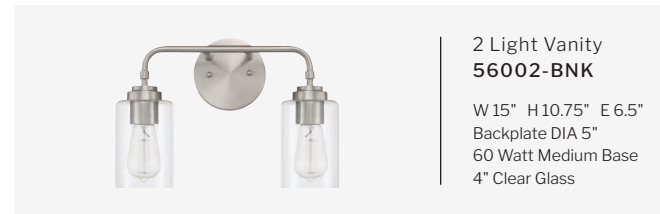

4 Light Vanity
56004-FB

W 15" H 10.75" E 6.5"
Backplate DIA 5"
60 Watt Medium Base
4" Clear Glass