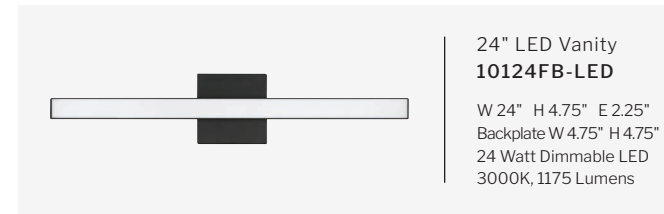

TRIM

FEATURES

- Horizontal or Vertical Wall Mount
- ADA Compliant
- Damp Rated

FINISHES

LINEAR

FEATURES

- White Frosted Glass
- Horizontal or Vertical Wall Mount
- ADA Compliant
- Damp Rated

FINISHES

ALINA

FEATURES

- White Frosted Glass
- Horizontal or Vertical Mount
- ADA Compliant
- Damp Rated

FINISHES

CONTRAST

FEATURES

- Clear Outer Glass & White Frosted Inner Glass
- Horizontal or Vertical Wall Mount
- ADA Compliant
- Damp Rated

FINISHES