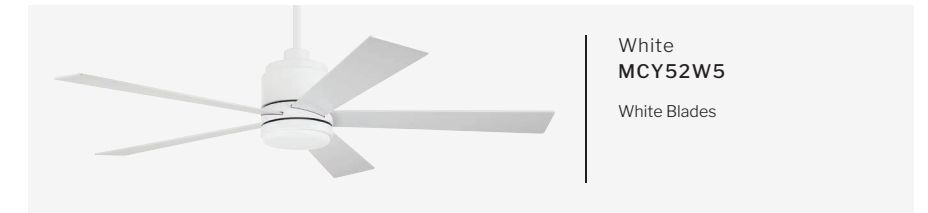

McCOY 52" 5 BLADE

FEATURES

- Standard, 3-Speed Reversible AC Motor
- Dual Mount, Flat or Angled Ceilings up to 23°
  See Page 496 for Compatible Slope Mount Adapters
- 6" Downrod Included
- Custom Blades Included
- Optional 18 Watt Dimmable LED Light Kit and Optional Lens Cover Included
- Hard Wired, 4 Speed Control Included
- Indoor Rated