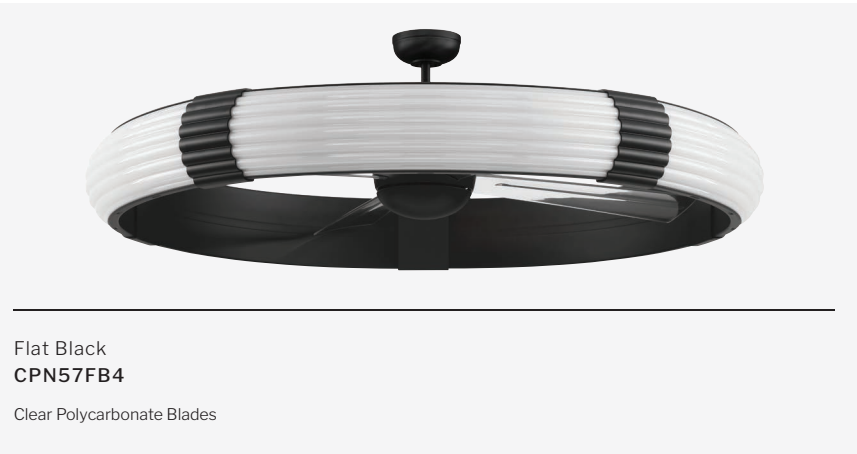

CEILING DROP DIMENSIONS

DC MOTOR

SHIPS TO CANADA

cULus LISTED

FINISH AND BLADE PAIRINGS

Wall Control (Included)
DC-WALL2

Flat Black
CPN57FB4
Clear Polycarbonate Blades

Modern Bronze
CPN57MB4
Clear Polycarbonate Blades