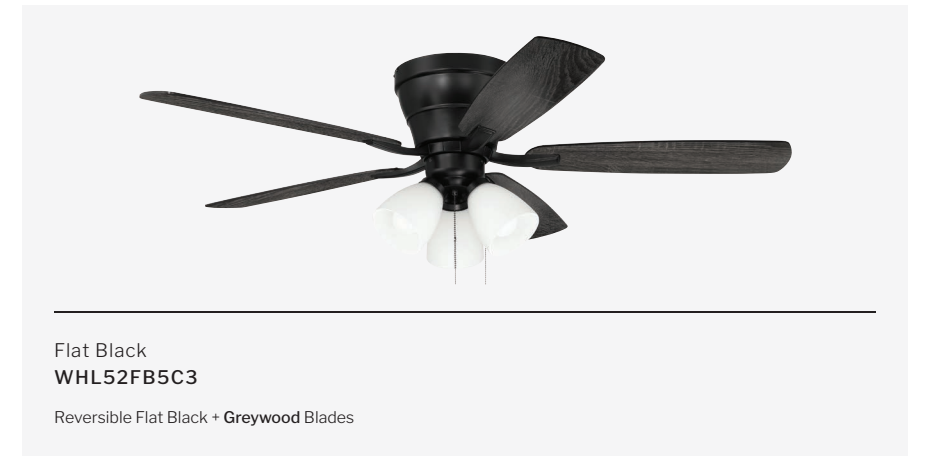

WHEELER 52" BOWL LIGHT HUGGER ^{NEW}

FEATURES

- Standard, 3-Speed Reversible AC Motor
- Flush Mount Only
- Custom Blades Included
- Integrated 2 x 9 Watt Dimmable LED Light Kit
- Standard Pull Chain Control
- Indoor Rated

CEILING DROP DIMENSIONS

SPECS

Blade Sweep	52"
Number of Blades	5
Blade Pitch	11.5°
Motor Size (MM)	153x15
Included Control	Pull Chain
Compatible Control Types	A, G, J, S
Amps (Hi Speed)	0.48
Watts (Hi Speed)	58.8
Energy Guide Watts	38
Energy Guide CFM	2246
Energy Guide CFM Watts	59
Energy Guide Yearly Energy Cost	11
High Speed (CFM)	3001
Low Speed (CFM)	1389
Carton Size (CU FT)	1.55
Shipping Wt. (lbs)	16.98
UPS Oversized	No

LED SPECS

Bulb CCT	3000K
Bulb Wattage	9
CRI	80
Lumens	1727
Light Kit	Integrated