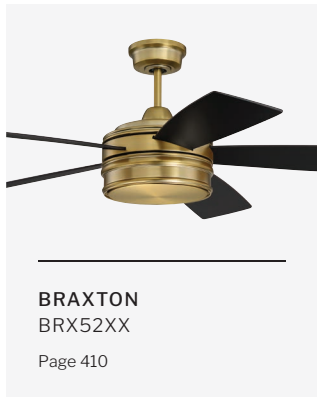

TRANSITIONAL CEILING FANS VISUAL INDEX