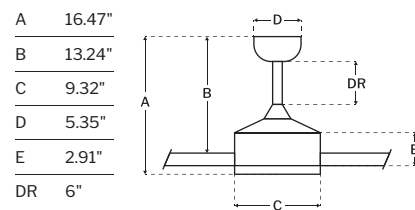

CEILING DROP DIMENSIONS

- DC MOTOR
- DAMP RATED
- cETLus LISTED
- SHIPS TO CANADA

SPECS

Blade Sweep	80"
Number of Blades	6
Blade Pitch	21°
Motor Size (MM)	165x25
Included Control	WIDC-CCT
Compatible Control Types	Type M
Amps (Hi Speed)	0.43
Watts (Hi Speed)	31.91
Energy Guide Watts	23
Energy Guide CFM	6258
Energy Guide CFM Watts	271
Energy Guide Yearly Energy Cost	6
High Speed (CFM)	8194
Low Speed (CFM)	4063
Carton Size (CU FT)	3.08
Shipping Wt. (lbs)	25.79
UPS Oversized	No

LED SPECS

Bulb CCT	Adjustable
Bulb Wattage	20
CRI	80
Lumens	1136
Light Kit	Included (Opt.)