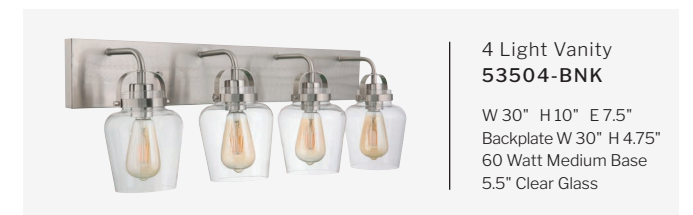

5 Light Vanity
53505-FB

FINISHES

BRUSHED POLISHED
NICKEL

FLAT BLACK

W 30" H 10" E 7.5"
Backplate W 30" H 4.75"
60 Watt Medium Base
5.5" Clear Glass