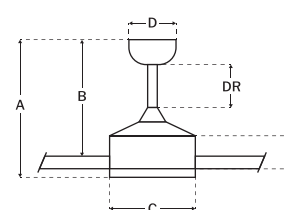

CEILING DROP DIMENSIONS

A	15.04"
B	12.01"
C	9.53"
D	5.87"
E	5.71"
DR	6"

SHIPS TO CANADA
DC MOTOR   WET RATED
cULus LISTED   JAB TITLE 24

SPECS

Blade Sweep	65"
Number of Blades	8
Blade Pitch	3.5°
Motor Size (MM)	168x25
Included Control	WIDC-Handheld
Compatible Control Types	Type I
Amps (Hi Speed)	0.54
Watts (Hi Speed)	40.11
Energy Guide Watts	25
Energy Guide CFM	6646
Energy Guide CFM Watts	268
Energy Guide Yearly Energy Cost	7
High Speed (CFM)	9570
Low Speed (CFM)	3331
Carton Size (CU FT)	2.35
Shipping Wt. (lbs)	33.73
UPS Oversized	No

LED SPECS

Bulb CCT	3000K
Bulb Wattage	20
CRI	90
Lumens	1040
Light Kit	Included (Opt.)