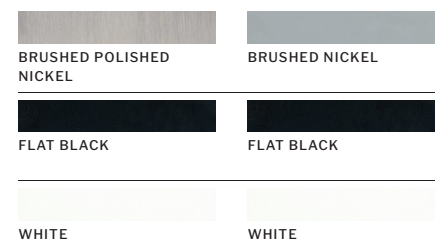

FINISH AND BLADE PAIRINGS

Dual Slide Fan & Light Control
CM-7W-LED

AC MOTOR   SHIPS TO CANADA
cETLus LISTED   JA8 TITLE 24

FEATURES

- Standard, 3-Speed Reversible AC Motor
- Dual Mount, Flat or Angled Ceilings up to 23°
  See Page 496 for Compatible Slope Mount Adapters
- 6" Downrod Included
- Custom Blades Included
- Integrated 18W Dimmable LED Light Kit
- Standard Pull Chain
- Indoor Rated