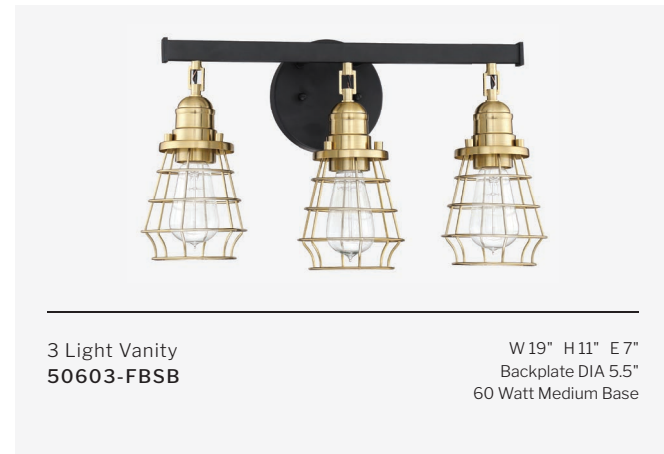

3 Light Vanity
50603-FBSB

W 19" H 11" E 7"
Backplate DIA 5.5"
60 Watt Medium Base