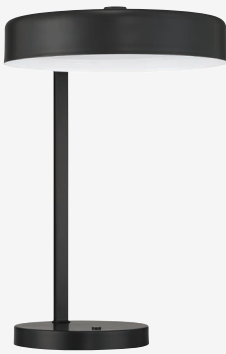

Keeva LED Table Lamp
87019SB-T
W 11.02" H 17.2"
16 Watt LED
3000K
974 Lumens
60" Cord Included
On/Off Dimming Touch Button Control
Satin Brass

NEW

Keeva LED Table Lamp
87019FB-T
W 11.02" H 17.2"
16 Watt LED
3000K
974 Lumens
60" Cord Included
On/Off Dimming Touch Button Control
Flat Black

NEW