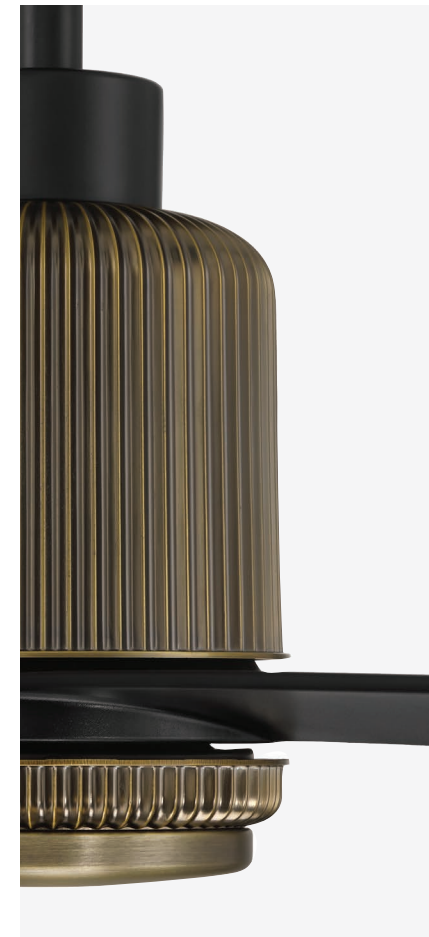

PRESLEY 52" NEW

FEATURES

- Energy Saving, 6-Speed Reversible DC Motor
- Dual Mount, Flat or Angled Ceilings up to 23°
  See Page 496 for Compatible Slope Mount Adapters
- 6" Downrod Included
- Custom ABS Blades Included
- Optional 18 Watt Dimmable LED Light Kit and Optional Lens Cover Included
- WIDC3-Handheld Control Included
- Indoor Rated

CEILING DROP DIMENSIONS

SHIPS TO CANADA
DC MOTOR   cETLus LISTED
INTEGRATED LED   JA8 TITLE 24

SPECS

Blade Sweep	52"
Number of Blades	4
Blade Pitch	12°
Motor Size (MM)	120x20
Included Control	WIDC3-Handheld
Compatible Control Types	Type I
Amps (Hi Speed)	0.44
Watts (Hi Speed)	33.5
Energy Guide Watts	20
Energy Guide CFM	3464
Energy Guide CFM Watts	173
Energy Guide Yearly Energy Cost	6
High Speed (CFM)	5239
Low Speed (CFM)	1452
Carton Size (CU FT)	1.68
Shipping Wt. (lbs)	16.98
UPS Oversized	No

LED SPECS

Bulb CCT	3000K
Bulb Wattage	18
CRI	91
Lumens	1000
Light Kit	Included (Opt.)

FINISH AND BLADE PAIRINGS