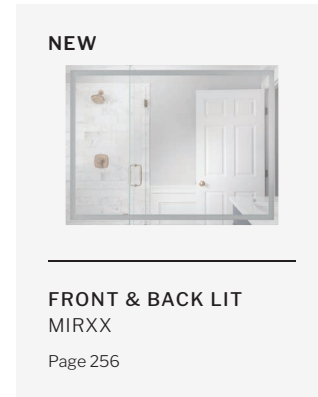

LED MIRRORS VISUAL INDEX

Medicine Cabinet
Page 258