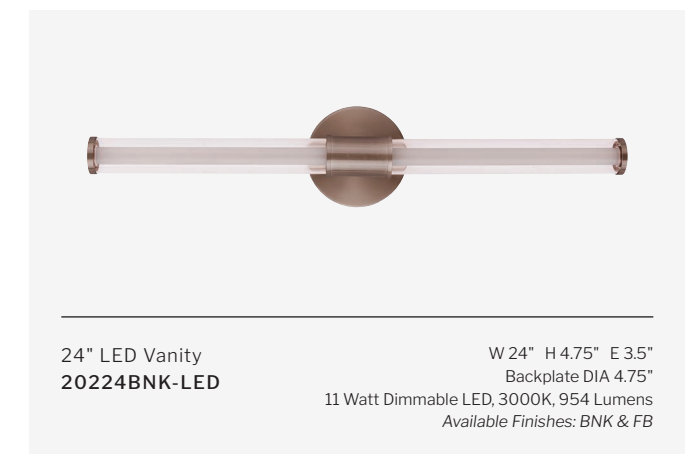

TRIM

FEATURES

- Horizontal or Vertical Wall Mount
- ADA Compliant
- Damp Rated

FINISHES

LINEAR

FEATURES

- White Frosted Glass
- Horizontal or Vertical Wall Mount
- ADA Compliant
- Damp Rated

FINISHES

ALINA

FEATURES

- White Frosted Glass
- Horizontal or Vertical Mount
- ADA Compliant
- Damp Rated

FINISHES

CONTRAST

FEATURES

- Clear Outer Glass & White Frosted Inner Glass
- Horizontal or Vertical Wall Mount
- ADA Compliant
- Damp Rated

FINISHES