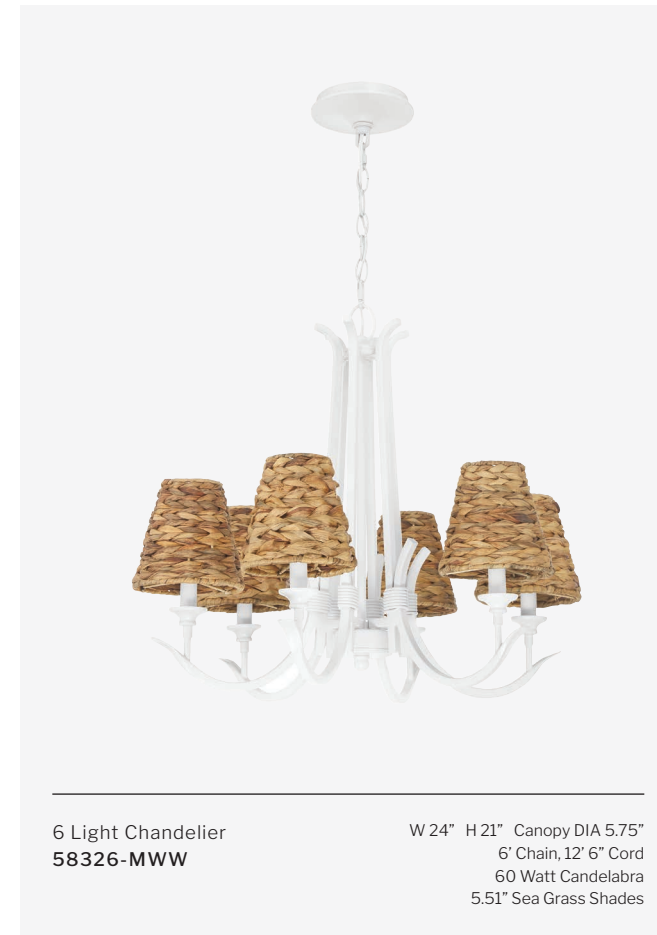

KOKOMO

FEATURES

- Natural Sea Grass Shades
- Indoor Rated

FINISHES

AGED BRONZE BRUSHED

MATTE WHITE

6 Light Chandelier
58326-MWW

W 24" H 21" Canopy DIA 5.75"
6" Chain, 12' 6" Cord
60 Watt Candelabra
5.51" Sea Grass Shades