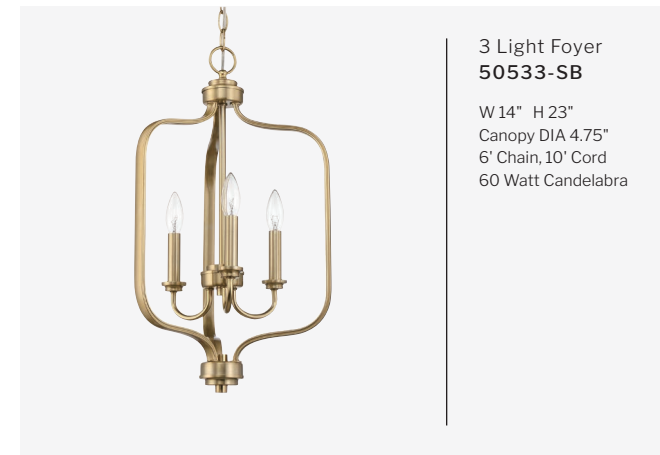

3 Light Chandelier
50523-BNK-WG

W 18" H 18"
Canopy DIA 4.75"
6' Chain, 10' Cord
60 Watt Medium Base, 4.25" White Frosted Glass

4 Light Down Chandelier
50524-FB

W 23" H 22"
Canopy DIA 4.75"
6' Chain, 10' Cord
60 Watt Medium Base, 4.25" Clear Seeded Glass

5 Light Chandelier
50525-SB

W 24" H 20.5"
Canopy DIA 4.75"
6' Chain, 10' Cord
60 Watt Medium Base
4.25" Clear Seeded Glass

1 Light Mini Pendant
50591-FB

W 5" H 7.25"
Canopy DIA 5"
10' Cord
1 x 6" & 3 x 12" Downrods
60 Watt Medium Base
4.25" Clear Seeded Glass

8 Light Chandelier
50528-FB-WG

W 28.5" H 24.5"
Canopy DIA 4.75"
6' Chain, 10' Cord
60 Watt Medium Base
4.25" White Frosted Glass

2 Light Convertible
Semi Flush / Pendant
50552-BNK-WG

W 13" H 15"
Canopy DIA 4.75"
6' Chain, 10' Cord
60 Watt Medium Base, 13" White Frosted Glass