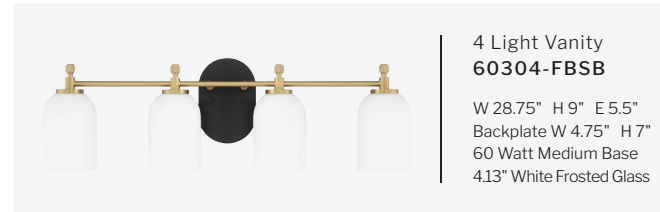

FINISHES

COUNCIL

FEATURES

- White Frosted Glass
- Up or Down Wall Mount
- See Full Council Collection on Page 88
- Damp Rated

FINISHES

WRENN

FEATURES

- Clear Glass
- Up or Down Wall Mount
- See Full Wrenn Collection on Page 56
- Damp Rated