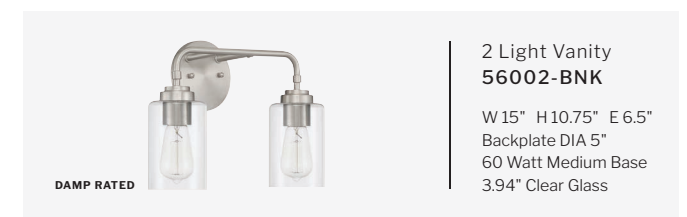

3 Light Vanity
56003-FB

DAMP RATED

W 15" H 10.75" E 6.5"
Backplate DIA 5"
60 Watt Medium Base
3.94" Clear Glass