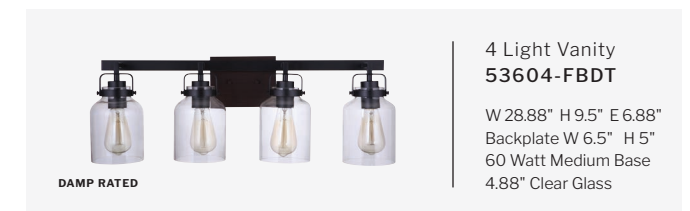

5 Light Vanity
53605-FBDT

W 28.88" H 9.5" E 6.88"
Backplate W 6.5" H 5"
60 Watt Medium Base
4.88" Clear Glass

DAMP RATED