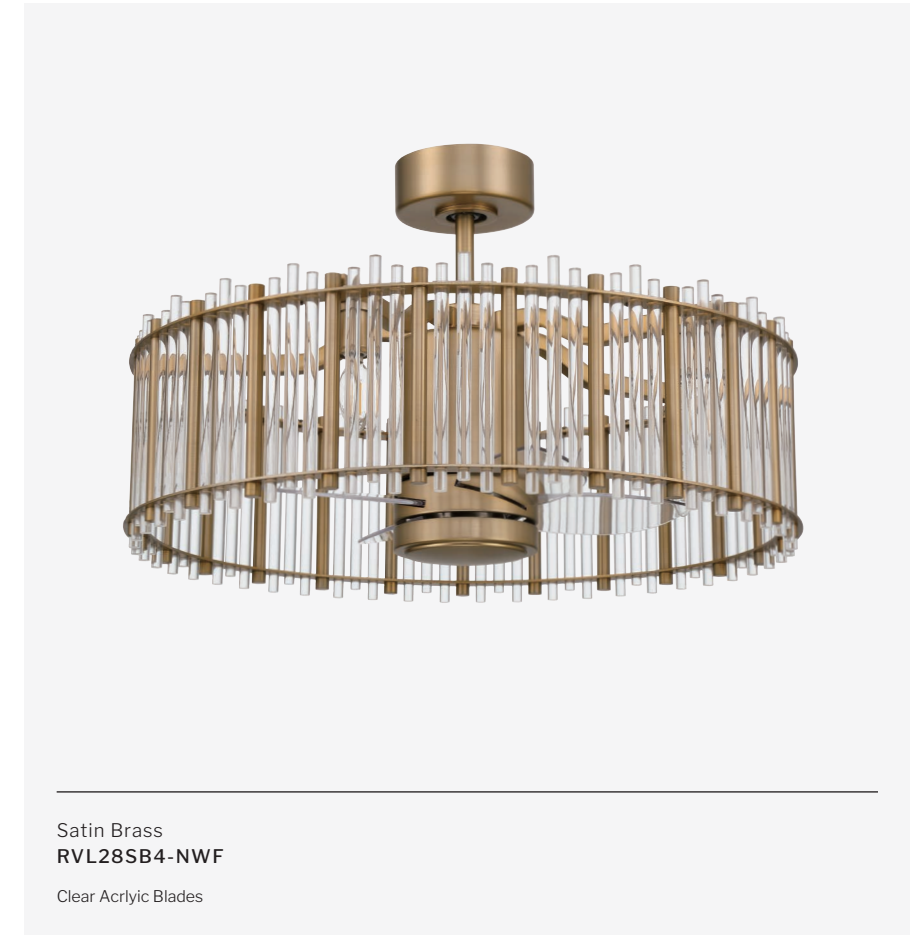

REVEAL 24" NEW

FEATURES

- Energy Saving, 6-Speed Reversible DC Motor
- Dual Mount, Flat or Angled Ceilings up to 23°
  See Page 496 for Compatible Slope Mount Adapters
- 6" Downrod Included
- Custom Blades Included
- Integrated 5 x 4 Watt Dimmable LED Light Kit and Optional Lens Cover Included
- WIDC Handheld Control Included
- Indoor Rated
- Optional Wi-Fi Enabled Module Available
  RH787-WIFI (Sold Separately)

CEILING DROP DIMENSIONS

SHIPS TO CANADA INTEGRATED LED

DC MOTOR cULus LISTED

SPECS

Blade Sweep	24"
Number of Blades	4
Blade Pitch	14°
Motor Size (MM)	123x10
Included Control	WIDC-Handheld
Compatible Control Types	Type I
Amps (Hi Speed)	0.11
Watts (Hi Speed)	7.43
Energy Guide Watts	9
Energy Guide CFM	806
Energy Guide CFM Watts	87
Energy Guide Yearly Energy Cost	3
High Speed (CFM)	1121
Low Speed (CFM)	447
Carton Size (CU FT)	6.83
Shipping Wt. (lbs)	39.68
UPS Oversized	No

LED SPECS

Bulb CCT	3000
Bulb Wattage	4
CRI	80
Lumens	1472
Light Kit	Integrated

FINISH AND BLADE PAIRINGS