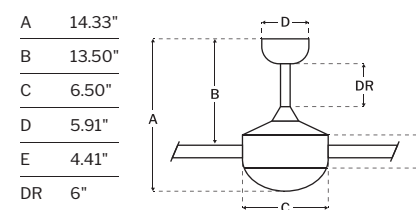

CEILING DROP DIMENSIONS

SHIPS TO CANADA

DC MOTOR DAMP RATED
cETLus LISTED JA8 TITLE 24

SPECS

Blade Sweep	52"
Number of Blades	4
Blade Pitch	12°
Motor Size (MM)	100x20
Included Control	WIDC-Handheld
Compatible Control Types	Type I
Amps (Hi Speed)	0.44
Watts (Hi Speed)	30.55
Energy Guide Watts	19
Energy Guide CFM	3174
Energy Guide CFM Watts	163
Energy Guide Yearly Energy Cost	5
High Speed (CFM)	3731
Low Speed (CFM)	1409
Carton Size (CU FT)	1.23
Shipping Wt. (lbs)	13.49
UPS Oversized	No

LED SPECS

Bulb CCT	3000K
Bulb Wattage	12
CRI	90
Lumens	595
Light Kit	Included (Opt.)