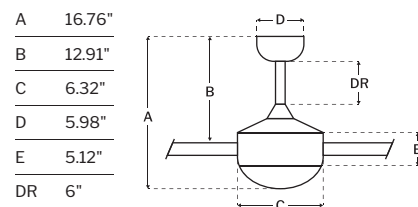

CEILING DROP DIMENSIONS

DC MOTOR **cETLus LISTED**
JAB TITLE 24 **SHIPS TO CANADA**

SPECS

Blade Sweep	52"
Number of Blades	3
Blade Pitch	14°
Motor Size (MM)	165x25
Included Control	WIDC-Handheld
Compatible Control Types	Type I
Amps (Hi Speed)	0.25
Watts (Hi Speed)	16.39
Energy Guide Watts	11
Energy Guide CFM	3926
Energy Guide CFM Watts	353
Energy Guide Yearly Energy Cost	3
High Speed (CFM)	5977
Low Speed (CFM)	1602
Carton Size (CU FT)	1.43
Shipping Wt. (lbs)	18.08
UPS Oversized	No

LED SPECS

Bulb CCT	3000K
Bulb Wattage	18
CRI	90
Lumens	940
Light Kit	Included (Opt.)