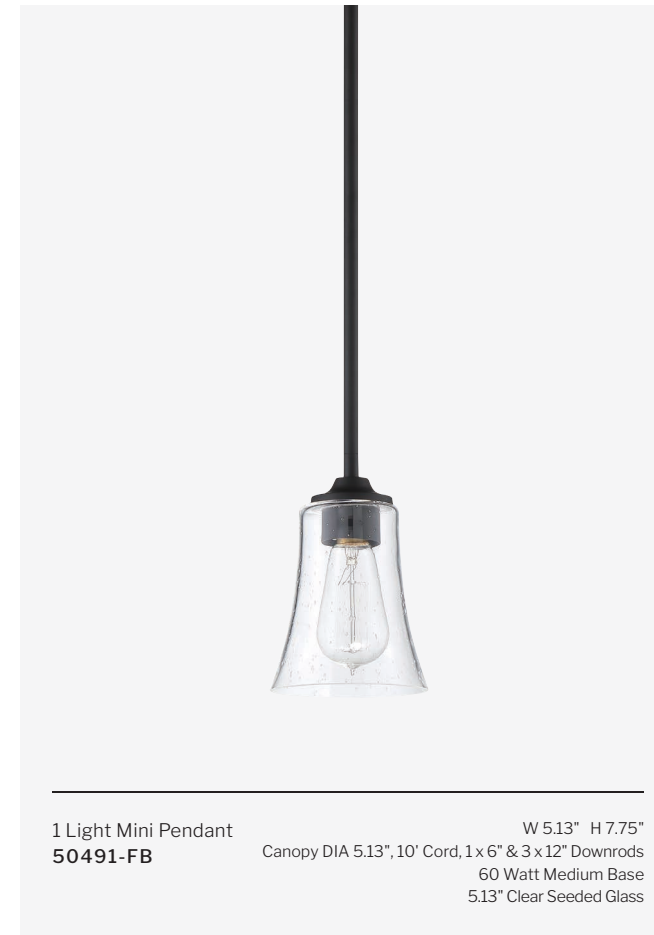

5 Light Chandelier
50425-BNK

W 23" H 22"
Canopy DIA 5.13"
6' Chain, 10' Cord
60 Watt Medium Base, 5.13" Clear Seeded Glass

GWYNETH

FEATURES

- Clear Seeded Glass
- Additional 12" Downrods Available
Order 504-DOWNROD-XX
- Chandeliers, Convertible, & Mini Pendant are Indoor Rated
Wall Sconce & Vanities are Damp Rated

FINISHES

BRUSHED POLISHED
NICKEL

FLAT BLACK

1 Light Mini Pendant
50491-FB

W 5.13" H 7.75"
Canopy DIA 5.13", 10' Cord, 1 x 6" & 3 x 12" Downrods
60 Watt Medium Base
5.13" Clear Seeded Glass

2 Light Convertible
50452-BNK