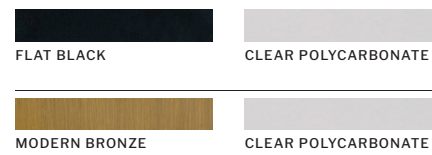

FINISH AND BLADE PAIRINGS

Handheld Remote (Included)
WIDC-CCT

SHIPS TO CANADA

DC MOTOR cULus LISTED

INTEGRATED LED SMART BY BOND