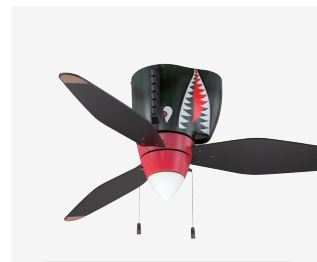

NEW
TIGER SHARK
WB348XX
Page 431