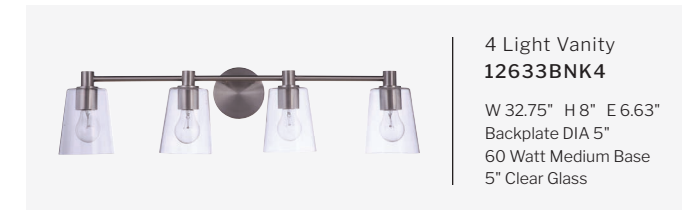

FINISHES

EMILIO

FEATURES

- Clear Glass
- Up or Down Wall Mount
- Damp Rated

FINISHES

STELLEN

FEATURES

- Clear Seeded Glass
- Up or Down Wall Mount
- Damp Rated