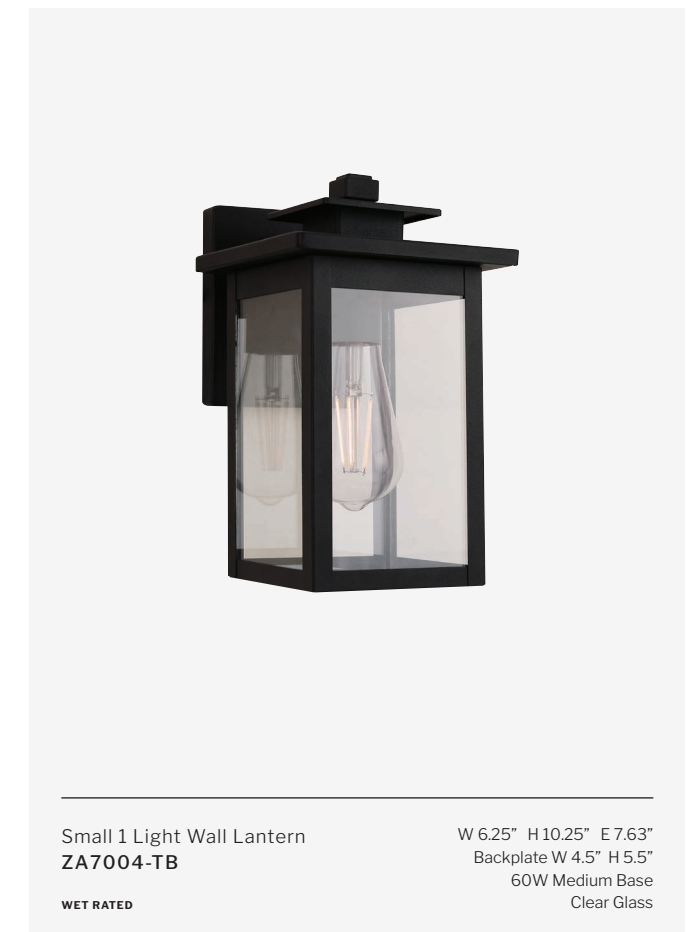

W 10" H 18.63"
60W Medium Base
Clear Glass

WET RATED

Medium 1 Light Wall Lantern
ZA7014-TB

WET RATED

W 7.5" H 12" E 9"
Backplate W 4.5" H 5.5"
60W Medium Base
Clear Glass

Small 1 Light Wall Lantern
ZA7004-TB

WET RATED

W 6.25" H 10.25" E 7.63"
Backplate W 4.5" H 5.5"
60W Medium Base
Clear Glass

**Extra Large 4 Light Wall Mount
ZA7234-MN**

W 9" H 25.75" E 9.88"
Backplate W 5.5" H 9"
60 Watt Candleabra
7.68" Clear Glass