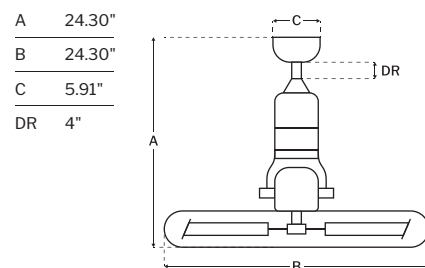

CEILING DROP DIMENSIONS

SPECS

Blade Sweep	18"
Number of Blades	3
Blade Pitch	7°
Motor Size (MM)	82x65
Included Control	Bellows
Compatible Control Types	Bellows
Amps (Hi Speed)	0.44
Watts (Hi Speed)	51.03
Energy Guide Watts	42
Energy Guide CFM	1950
Energy Guide CFM Watts	47
Energy Guide Yearly Energy Cost	12
High Speed (CFM)	2379
Low Speed (CFM)	1463
Carton Size (CU FT)	5.38
Shipping Wt. (lbs)	21.58
UPS Oversized	No