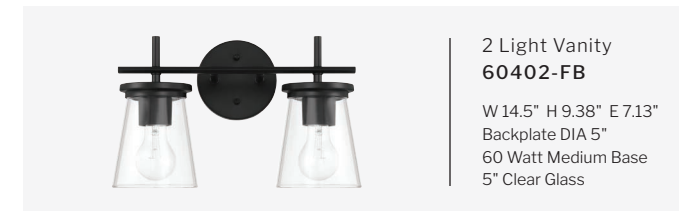

CLARK

FEATURES

- Clear Glass
- Up or Down Wall Mount
- Damp Rated

FINISHES

LYNDSEY

FEATURES

- Textured Clear Glass
- Up or Down Wall Mount
- See Full Lyndsey Collection on Page 44
- Damp Rated

FINISHES

CLAIRE

FEATURES

- Clear Bubble Glass
- Up or Down Wall Mount
- See Full Claire Collection on Page 86
- Damp Rated

FINISHES

CONNELL

FEATURES

- Clear Glass
- Up or Down Wall Mount
- See Full Connell Collection on Page 90
- Damp Rated

FINISHES