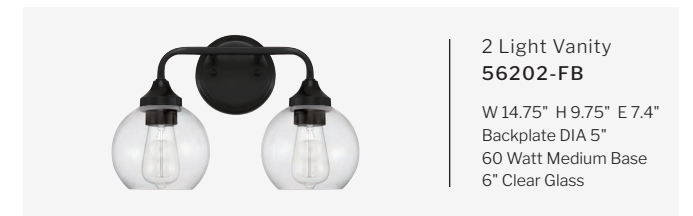

GLENDA

FEATURES

- Clear Glass
- Up or Down Wall Mount
- See Full Glenda Collection on Page 100
- Damp Rated

FINISHES

BRUSHED POLISHED
NICKEL

FLAT BLACK

2 Light Vanity
56202-FB

W 14.75" H 9.75" E 7.4"
Backplate DIA 5"
60 Watt Medium Base
6" Clear Glass