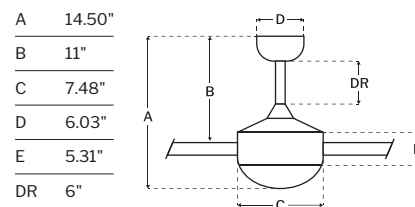

CEILING DROP DIMENSIONS

SHIPS TO CANADA

DC MOTOR DAMP RATED

cULus LISTED JAB TITLE 24

SPECS

Blade Sweep	72"
Number of Blades	3
Blade Pitch	15°
Motor Size (MM)	165x25
Included Control	WIDC-Handheld
Compatible Control Types	Type I
Amps (Hi Speed)	0.43
Watts (Hi Speed)	31.78
Energy Guide Watts	21
Energy Guide CFM	6382
Energy Guide CFM Watts	309
Energy Guide Yearly Energy Cost	6
High Speed (CFM)	8411
Low Speed (CFM)	4081
Carton Size (CU FT)	3.48
Shipping Wt. (lbs)	22.05
UPS Oversized	No