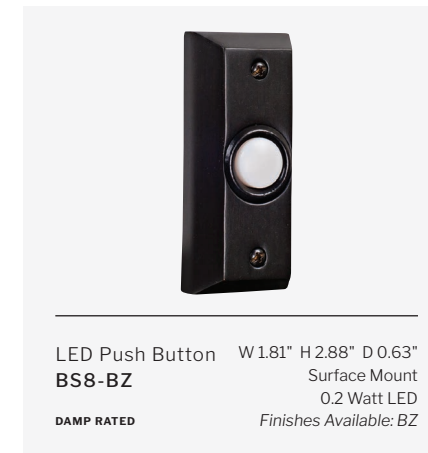

BUTTONS

FEATURES

- LED Illuminated
- Standard 2-Wire Button Installation
- Can be used with all Craftmade Chimes & Most Other Low Voltage Chime Installations

FINISHES