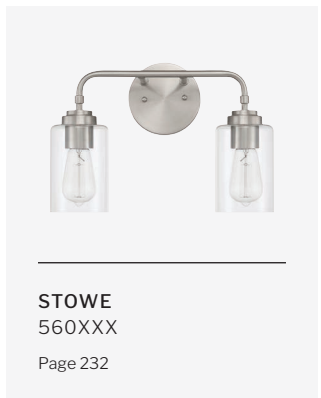

VANITY LIGHTING VISUAL INDEX CONTINUED