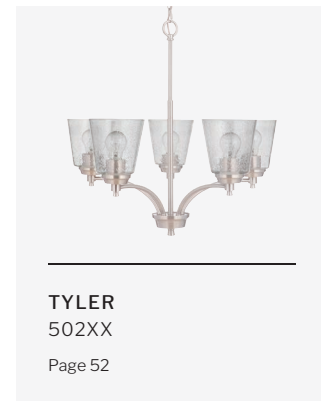

SHAYNA
561XX
Page 66

WINTON
35112
Page 61

TYLER
502XX
Page 52