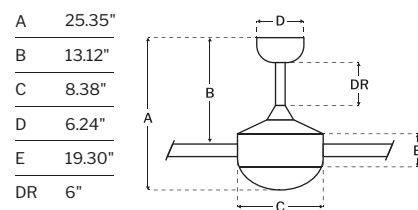

CEILING DROP DIMENSIONS