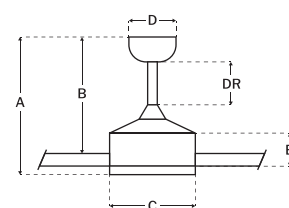

Wall Control and Remote (Included)
IDC