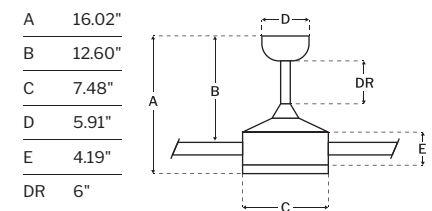

CEILING DROP DIMENSIONS