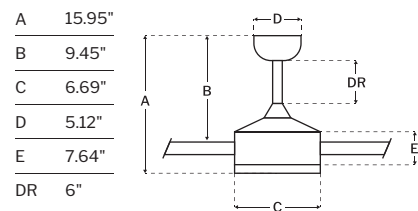

CEILING DROP DIMENSIONS

SPECS

Blade Sweep	52"
Number of Blades	3
Blade Pitch	12.5°
Motor Size (MM)	153x10
Included Control	Pull Chain
Compatible Control Types	A, J, & S
Amps (Hi Speed)	0.4
Watts (Hi Speed)	56.9
Energy Guide Watts	37
Energy Guide CFM	3081
Energy Guide CFM Watts	84
Energy Guide Yearly Energy Cost	10
High Speed (CFM)	4153
Low Speed (CFM)	1865
Carton Size (CU FT)	1.56
Shipping Wt. (lbs)	15.87
UPS Oversized	No