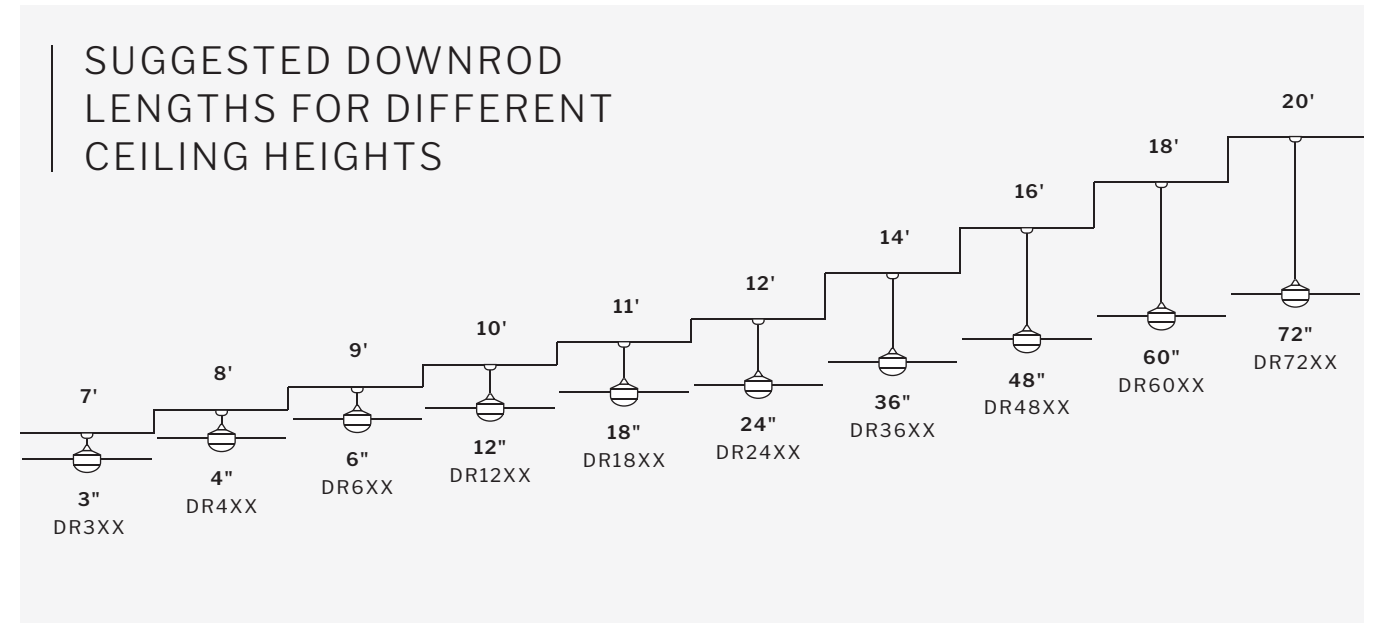

● FINISH AVAILABLE

FINISH	MODEL #	LENGTH									
		3"	4"	6"	12"	18"	24"	36"	48"	60"	72"
Aged Bronze Brushed	DRXXABZ				●	●	●	●	●	●	●
Aged Bronze Textured	DRXXAG			●	●	●	●	●	●	●	●
Brushed Satin Nickel	DRXXBN	●	●	●	●	●	●	●	●	●	●
Brushed Polished Nickel	DRXXBNK	●	●	●	●	●	●	●	●	●	●
Chrome	DRXXCH	●	●	●	●	●	●	●			
Classic Bronze	DRXXCBZ				●	●	●	●	●	●	●
Cottage White	DRXXCW				●	●	●	●			
Dark Graphite	DRXXDGT			●	●	●	●	●	●	●	●
Espresso	DRXXESP	●	●	●	●	●	●	●	●	●	●
Flat Black	DRXXFB	●	●	●	●	●	●	●	●	●	●
Gloss Black	DRXXGBK				●	●	●	●	●	●	●
Matte White	DRXXMWW				●	●	●	●			
Modern Bronze	DRXXMBZ		●	●	●	●	●	●	●	●	●
Oiled Bronze	DRXXOB			●	●	●	●	●	●	●	●
Polished Nickel	DRXXPLN				●	●	●	●	●	●	●
Painted Nickel	DRXXPN				●	●	●	●	●	●	●
Satin Brass	DRXXSB	●	●	●	●	●	●	●	●	●	●
White	DRXXW	●	●	●	●	●	●	●	●	●	●