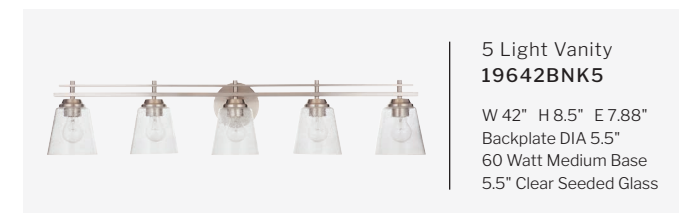

W 42" H 8.5" E 7.88"
Backplate DIA 5.5"
60 Watt Medium Base
5.5" Clear Seeded Glass