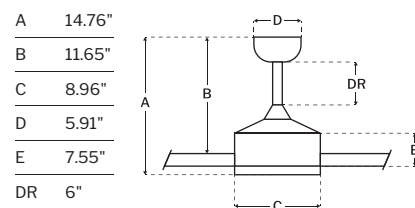

CEILING DROP DIMENSIONS

AC MOTOR

DAMP RATED

cETLus LISTED

JAB TITLE 24

SHIPS TO CANADA

SPECS

Blade Sweep	52"
Number of Blades	6
Blade Pitch	11°
Motor Size (MM)	153x17
Included Control	UCI-Handheld
Compatible Control Types	Types A, G, S
Amps (Hi Speed)	0.46
Watts (Hi Speed)	54.95
Energy Guide Watts	35
Energy Guide CFM	2602
Energy Guide CFM Watts	73
Energy Guide Yearly Energy Cost	10
High Speed (CFM)	3514
Low Speed (CFM)	1568
Carton Size (CU FT)	1.20
Shipping Wt. (lbs)	19.18
UPS Oversized	No

LED SPECS

Bulb CCT	3000K
Bulb Wattage	18
CRI	93
Lumens	791
Light Kit	Included (Opt.)