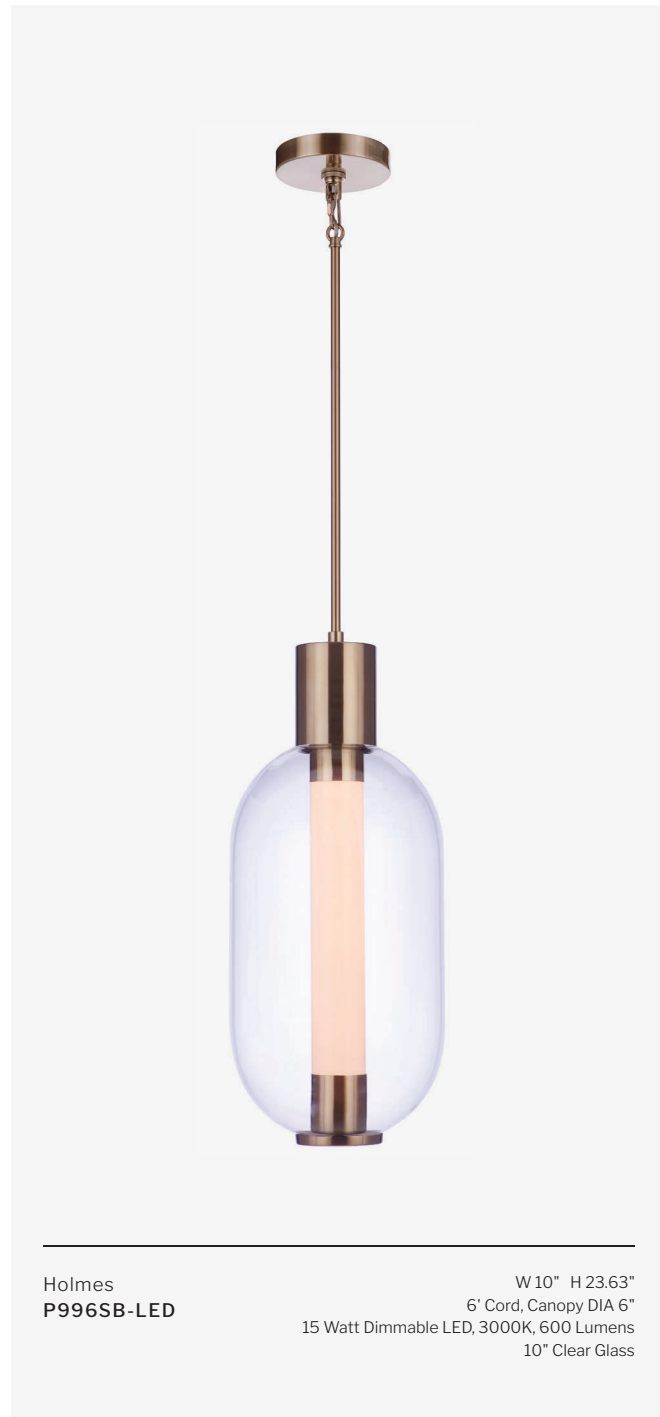

Mesh
Page 20

Watson
Page 18

Holmes
Page 18

Context
Page 24

Ventura Dome
Page 28

Gaze
Page 26

Context
Page 24

Watson
P995SB-LED
W 15.75" H 20.5"
6' Cord, Canopy DIA 6"
15 Watt Dimmable LED, 3000K, 600 Lumens
15.75" Clear Glass

9 Light Chandelier
59829-SB
W 37.38" H 41"
Canopy DIA 5"
6' Chain, 10' Cord
60 Watt Candelabra

8 Light Chandelier
59828-FB
W 30.75" H 37.25"
Canopy DIA 5"
6' Chain, 10' Cord
60 Watt Candelabra

10 Light Island
59870-BNK
L 48.25" W 13" H 12.75"
Canopy W 5" L 13"
60 Watt Candelabra
10' Cord, 2 x 6" & 6 x 12" Downrods