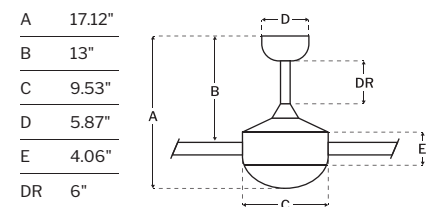

CEILING DROP DIMENSIONS

AC MOTOR

cETLus LISTED

JAB TITLE 24