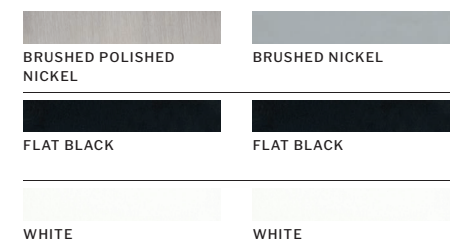

FINISH AND BLADE PAIRINGS

AC MOTOR   SHIPS TO CANADA
cETLus LISTED   JA8 TITLE 24