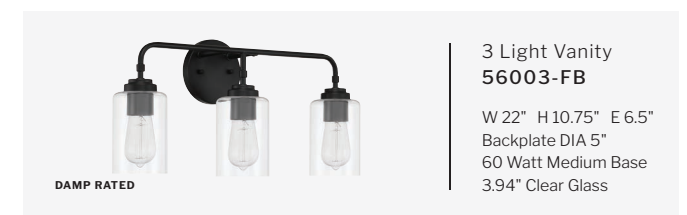

4 Light Vanity
56004-BNK

DAMP RATED

W 22" H 10.75" E 6.5"
Backplate DIA 5"
60 Watt Medium Base
3.94" Clear Glass