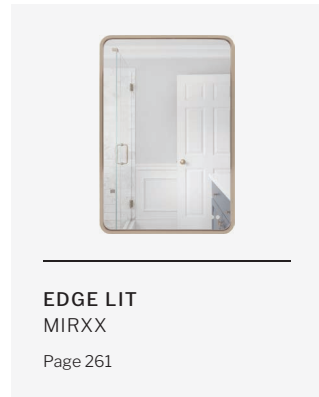

LED MIRRORS VISUAL INDEX

Medicine Cabinet
Page 258