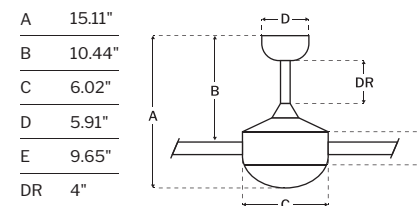

CEILING DROP DIMENSIONS

SHIPS TO CANADA

cULus LISTED   INTEGRATED LED
JAB TITLE 24   AC MOTOR

SPECS

Blade Sweep	52"
Number of Blades	3
Blade Pitch	12.5°
Motor Size (MM)	153x18
Included Control	CM-7W-LED
Compatible Control Types	Types A, G, & J
Amps (Hi Speed)	0.44
Watts (Hi Speed)	52.56
Energy Guide Watts	32
Energy Guide CFM	2792
Energy Guide CFM Watts	87
Energy Guide Yearly Energy Cost	9
High Speed (CFM)	4142
Low Speed (CFM)	1261
Carton Size (CU FT)	1.54
Shipping Wt. (lbs)	18.92
UPS Oversized	No

LED SPECS

Bulb CCT	3000K
Bulb Wattage	20
CRI	90
Lumens	939
Light Kit	Integrated