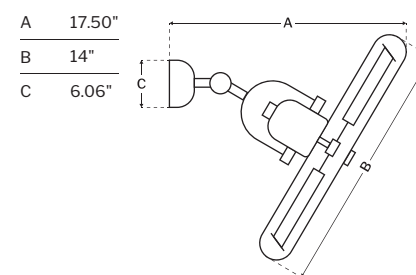

CEILING DROP DIMENSIONS

SPECS

Blade Sweep	14"
Number of Blades	3
Blade Pitch	7°
Motor Size (MM)	82x25
Included Control	CM-8W
Compatible Control Types	CM-8W
Carton Size (CU FT)	4.18
Shipping Wt. (lbs)	17.2
UPS Oversized	No