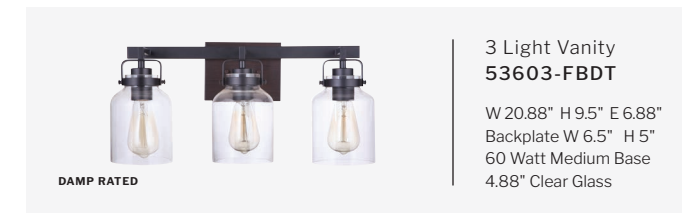

4 Light Vanity
53604-FBDT

W 20.88" H 9.5" E 6.88"
Backplate W 6.5" H 5"
60 Watt Medium Base
4.88" Clear Glass

DAMP RATED