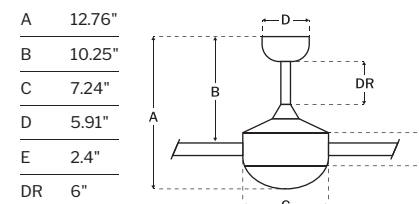

CEILING DROP DIMENSIONS

cETLus LISTED

DC MOTOR   **INTEGRATED LED**

SPECS

Blade Sweep	52"
Number of Blades	5
Blade Pitch	13°
Motor Size (MM)	106x12
Included Control	TSDC-WALL
Compatible Control Types	N/A
Amps (Hi Speed)	0.49
Watts (Hi Speed)	29.2
Energy Guide Watts	19
Energy Guide CFM	3120
Energy Guide CFM Watts	167
Energy Guide Yearly Energy Cost	5
High Speed (CFM)	4383
Low Speed (CFM)	1688
Carton Size (CU FT)	2
Shipping Wt. (lbs)	15.4
UPS Oversized	No

LED SPECS

Bulb CCT	3000-5000
Bulb Wattage	20
CRI	82
Lumens	1296
Light Kit	Integrated