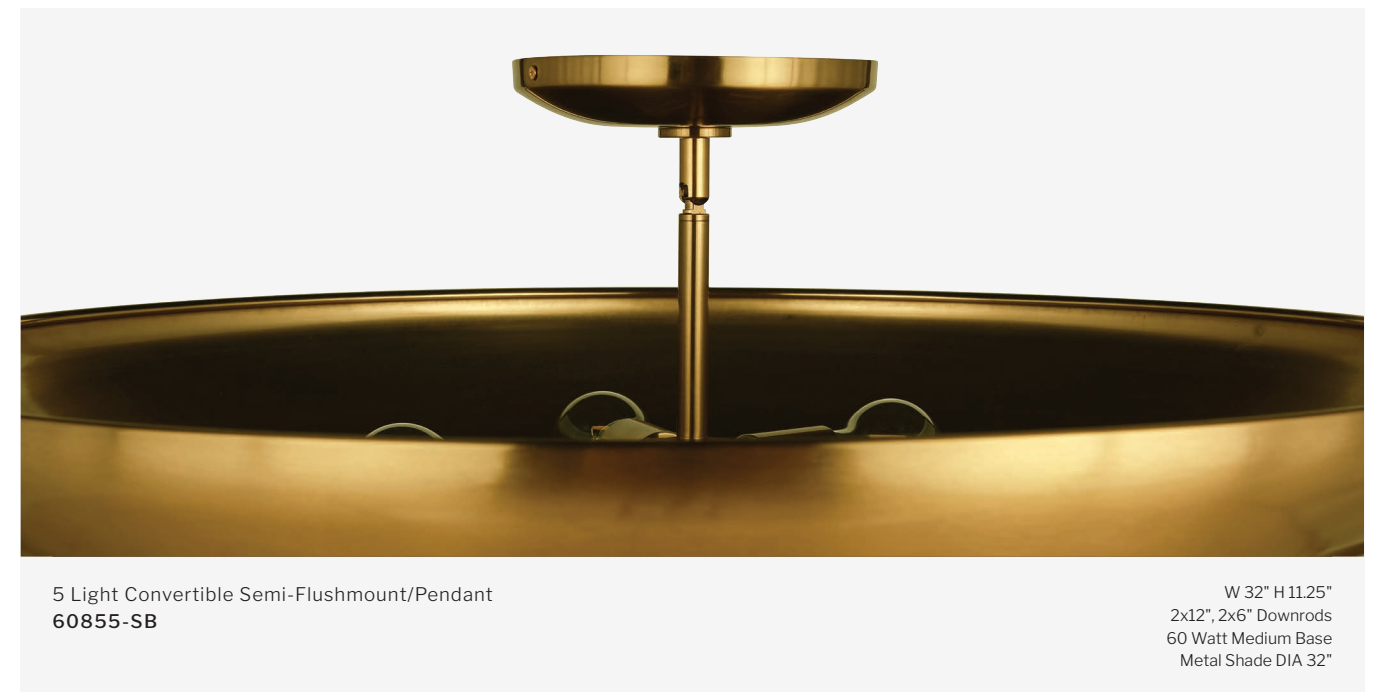

5 Light Convertible Semi-Flushmount/Pendant
60855-SB
W 32" H 11.25"
2x12", 2x6" Downrods
60 Watt Medium Base
Metal Shade DIA 32"

5 Light Convertible Semi-Flushmount/Pendant
60855-SB
W 32" H 11.25"
2x12", 2x6" Downrods
60 Watt Medium Base
Metal Shade DIA 32"

ISABEL ^{NEW}

FEATURES

- Indoor Rated

FINISHES

4 Light Chandelier
60924-FBSB

W 24" H 19.25"
Canopy DIA 5", 6' Chain
60 Watt Medium Base
Metal Shade DIA 6.25"

6 Light Chandelier
60926-FBSB

W 30" H 19.25"
Canopy DIA 5", 6' Chain
60 Watt Medium Base
Metal Shade DIA 6.29"