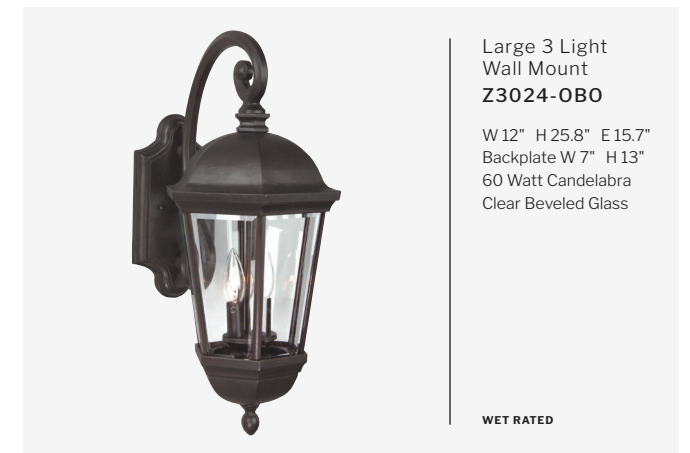

FINISHES

OILED BRONZE

3 Light Pendant
Z3011-OBO

DAMP RATED

W 12" H 23"
Canopy L 4.75" W 5.5"
3' Chain, 10' Cord
60 Watt Candelabra, Clear Beveled Glass

BRITANNIA

FEATURES

- Clear Beveled Glass
- Superior UV Protection Against Fading
Finish Guaranteed for 5 Years
- Wall Mounts are Wet Rated
Pendant is Damp Rated

FINISHES

OILED BRONZE

Small 2 Light Wall Mount
Z3004-OBO

W 8" H 17.6" E 10.5"
Backplate W 4.63" H 9.75"
60 Watt Candelabra
Clear Beveled Glass

WET RATED

Medium 3 Light Wall Mount
Z3014-OBO

W 10" H 22" E 13"
Backplate W 5.38" H 11"
60 Watt Candelabra
Clear Beveled Glass

WET RATED

Large 3 Light Wall Mount
Z3024-OBO

W 12" H 25.8" E 15.7"
Backplate W 7" H 13"
60 Watt Candelabra
Clear Beveled Glass

WET RATED

Large 1 Light Wall Mount
ZA2414-TW
WET RATED

W 6.25" H 14" E 8.5"
Backplate W 6" H 8.75"
60 Watt Medium Base
Frosted Acrylic