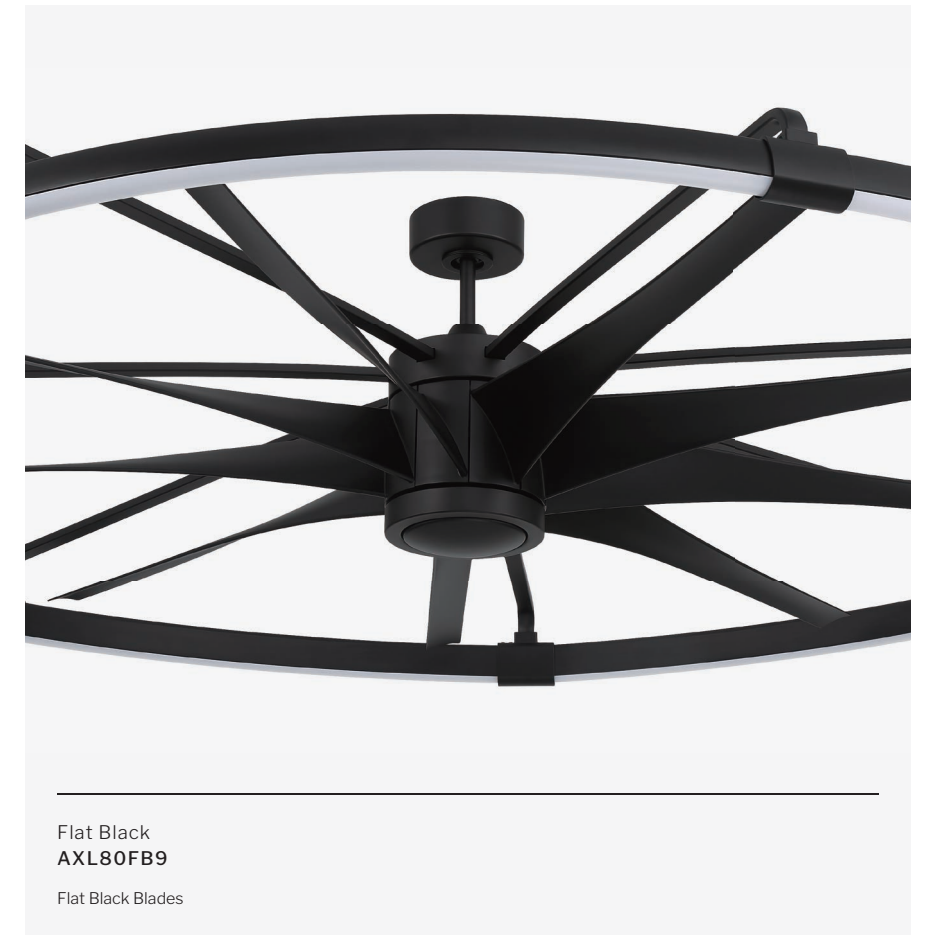

LED SPECS

Bulb CCT	Adjustable
Bulb Wattage	35
CRI	80
Lumens	2067
Light Kit	Integrated

FINISH AND BLADE PAIRINGS

Handheld Remote (Included)
WIDC-CCT

- SHIPS TO CANADA
- DC MOTOR
- DAMP RATED
- cULus LISTED
- SMART BY BOND
- INTEGRATED LED