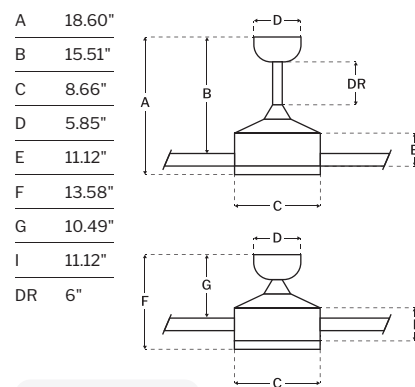

CEILING DROP DIMENSIONS

SHIPS TO CANADA
cULus LISTED JAS TITLE 24 AC MOTOR

SPECS

Blade Sweep	52"
Number of Blades	3
Blade Pitch	16°
Motor Size (MM)	172x17
Included Control	CM-7W-LED
Compatible Control Types	Types A, G, & J
Amps (Hi Speed)	0.4
Watts (Hi Speed)	46.04
Energy Guide Watts	30
Energy Guide CFM	3707
Energy Guide CFM Watts	125
Energy Guide Yearly Energy Cost	8
High Speed (CFM)	5182
Low Speed (CFM)	2035
Carton Size (CU FT)	2.01
Shipping Wt. (lbs)	21.78
UPS Oversized	No

LED SPECS

Bulb CCT	3000K
Bulb Wattage	17
CRI	90
Lumens	766
Light Kit	Included (Opt.)