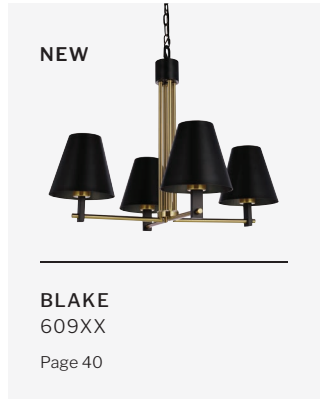

TRANSITIONAL LIGHTING VISUAL INDEX