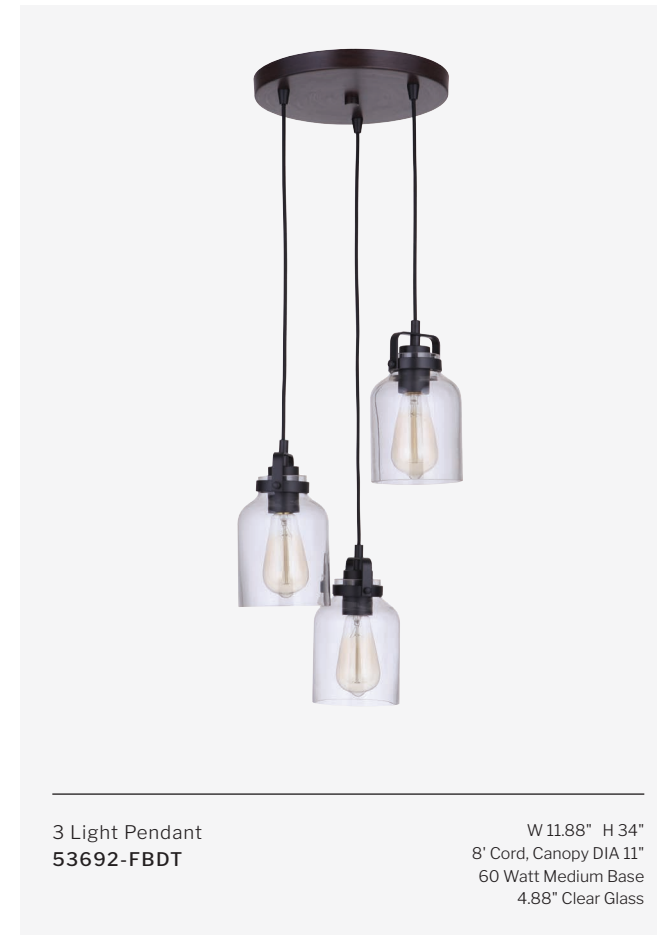

3 Light Chandelier
53623-FBDT

W 21.75" H 24.37"
Canopy DIA 5.12"
6' Chain, 8' Cord
60 Watt Medium Base
4.88" Clear Glass

FOXWOOD

FEATURES

- Clear Glass
- Additional 12" Downrods Available
Order 536-DOWNROD-XX
- Chandeliers, Island, Pendants, & Semi Flush are Indoor Rated
Wall Sconce & Vanities are Damp Rated

FINISHES

FLAT BLACK
& DARK TEAK

3 Light Pendant
53692-FBDT

W 11.88" H 34"
8' Cord, Canopy DIA 11"
60 Watt Medium Base
4.88" Clear Glass

3 Light Linear Pendant
53693-FBDT

L 24.88 W 4.88" H 7.87"
Canopy L 23.62" W 4.4"
8' Cord
60 Watt Medium Base, 4.88" Clear Glass