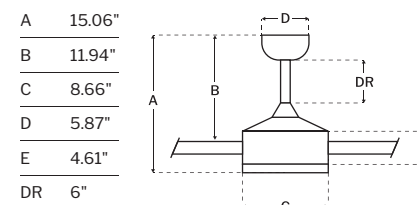

CEILING DROP DIMENSIONS

SPECS

Blade Sweep	52"
Number of Blades	3
Blade Pitch	11°
Motor Size (MM)	153x15
Included Control	Pull Chain
Compatible Control Types	A, I, S
Amps (Hi Speed)	0.45
Watts (Hi Speed)	55.25
Energy Guide Watts	36
Energy Guide CFM	3544
Energy Guide CFM Watts	97
Energy Guide Yearly Energy Cost	10
High Speed (CFM)	4658
Low Speed (CFM)	2282
Carton Size (CU FT)	1.63
Shipping Wt. (lbs)	18.87
UPS Oversized	No

LED SPECS

Bulb CCT	3000-5000
Bulb Wattage	20
CRI	92
Lumens	950
Light Kit	Integrated

FINISH AND BLADE PAIRINGS

BRUSHED POLISHED NICKEL	BRUSHED NICKEL
FLAT BLACK	FLAT BLACK
WHITE	WHITE

INTEGRATED LED AC MOTOR
cETLus LISTED SHIPS TO CANADA