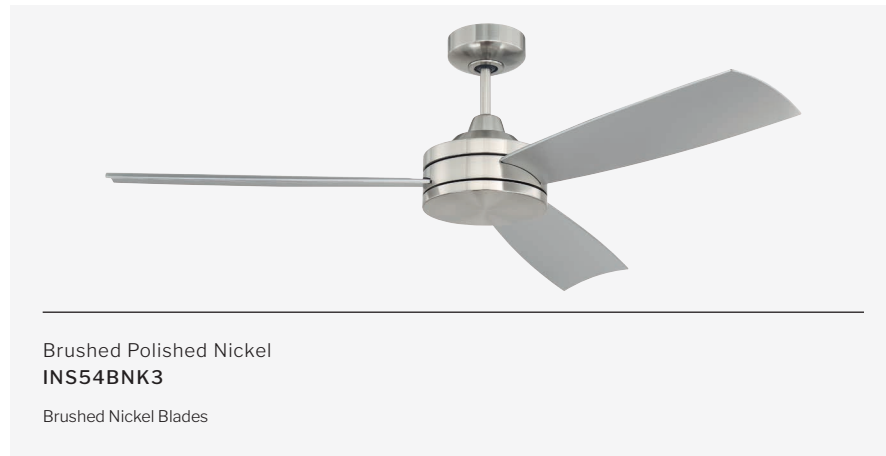

INSPO 54"

FEATURES

- Heavy-Duty, 4-Speed Reversible AC Motor
- Dual Mount, Flat or Angled Ceilings up to 23°
  See Page 496 for Compatible Slope Mount Adapters
- 6" Downrod Included
- Custom ABS Blades Included
- Not Light Kit Adaptable
- Hard Wired, 4 Speed Control Included
- FB & W Finishes are Damp Rated
  BNK Finish is Indoor Rated

CEILING DROP DIMENSIONS

SPECS

Blade Sweep	54"
Number of Blades	3
Blade Pitch	14°
Motor Size (MM)	172x17
Included Control	CM-6W
Compatible Control Types	Types A, G, & J
Amps (Hi Speed)	0.58
Watts (Hi Speed)	69.97
Energy Guide Watts	41
Energy Guide CFM	4342
Energy Guide CFM Watts	107
Energy Guide Yearly Energy Cost	11
High Speed (CFM)	6648
Low Speed (CFM)	1728
Carton Size (CU FT)	1.82
Shipping Wt. (lbs)	22.66
UPS Oversized	No