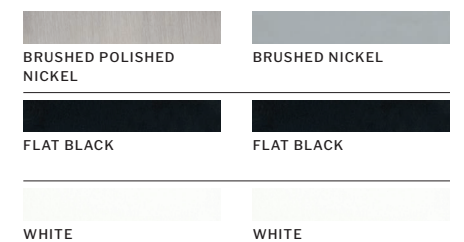

FINISH AND BLADE PAIRINGS

Wall Control (Included)
CM-6W

AC MOTOR   **SHIPS TO CANADA**
WET RATED   **cULus LISTED**