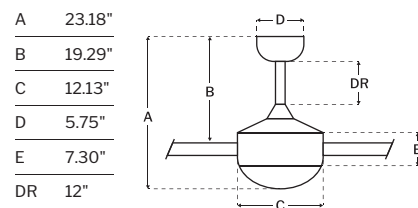

CEILING DROP DIMENSIONS

- SHIPS TO CANADA
- DC MOTOR
- DAMP RATED
- cULus LISTED
- SMART BY BOND
- JAB TITLE 24

SPECS

Blade Sweep	78"
Number of Blades	6
Blade Pitch	3.5°
Motor Size (MM)	168x30
Included Control	WIDC2
Compatible Control Types	Type D
Amps (Hi Speed)	0.61
Watts (Hi Speed)	42.31
Energy Guide Watts	29
Energy Guide CFM	9087
Energy Guide CFM Watts	318
Energy Guide Yearly Energy Cost	8
High Speed (CFM)	15412
Low Speed (CFM)	1918
Carton Size (CU FT)	3.94
Shipping Wt. (lbs)	45.42
UPS Oversized	No

LED SPECS

Bulb CCT	3000K
Bulb Wattage	20
CRI	90
Lumens	809
Light Kit	Included (Opt.)