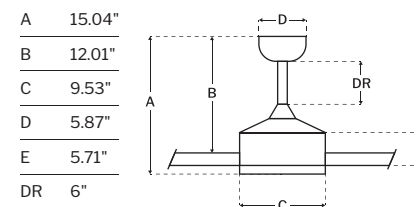

CEILING DROP DIMENSIONS

SHIPS TO CANADA

DC MOTOR **WET RATED**

cULus LISTED **JA8 TITLE 24**

SPECS

Blade Sweep	84"
Number of Blades	8
Blade Pitch	3.5°
Motor Size (MM)	168x30
Included Control	WIDC-Handheld
Compatible Control Types	Type I
Amps (Hi Speed)	0.5
Watts (Hi Speed)	36.63
Energy Guide Watts	23
Energy Guide CFM	8211
Energy Guide CFM Watts	363
Energy Guide Yearly Energy Cost	6
High Speed (CFM)	12305
Low Speed (CFM)	3570
Carton Size (CU FT)	3.14
Shipping Wt. (lbs)	37.26
UPS Oversized	No

LED SPECS

Bulb CCT	3000K
Bulb Wattage	20
CRI	90
Lumens	1040
Light Kit	Included (Opt.)