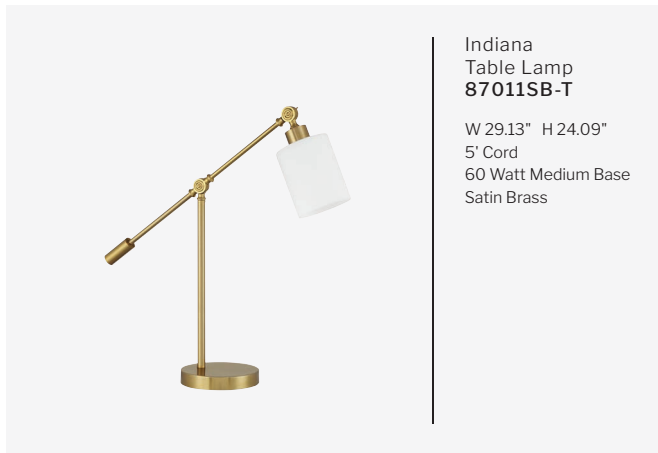

Jones Table Lamp
87009FB-T
W 16" H 27"
5' Cord
60 Watt Medium Base
Flat Black