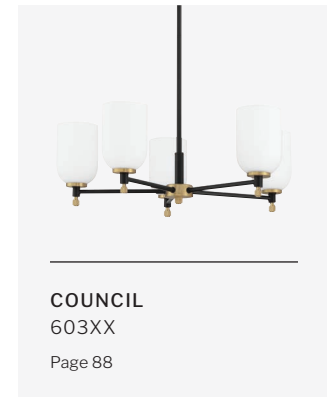

TRADITIONAL LIGHTING VISUAL INDEX

Claire
Page 86