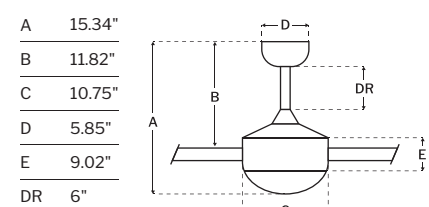

CEILING DROP DIMENSIONS

cULus LISTED   **INTEGRATED LED**
JAB TITLE 24   **AC MOTOR**