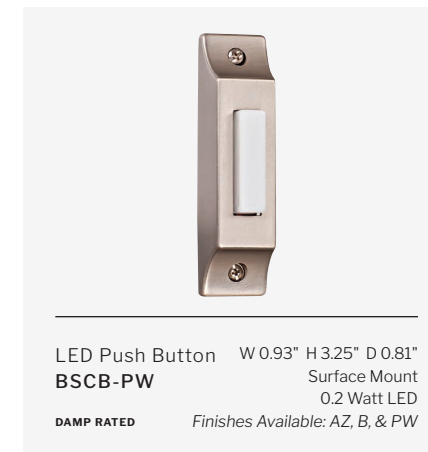

BUTTONS

FEATURES

- LED Illuminated
- Standard 2-Wire Button Installation
- Can be used with all Craftmade Chimes & Most Other Low Voltage Chime Installations

FINISHES