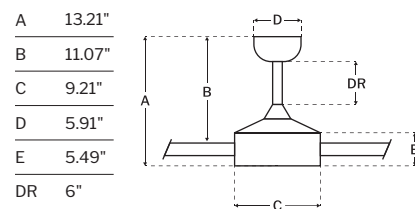

CEILING DROP DIMENSIONS

SPECS

Blade Sweep	54"
Number of Blades	3
Blade Pitch	14°
Motor Size (MM)	172x17
Included Control	CM-6W
Compatible Control Types	Types A, G, & J
Amps (Hi Speed)	0.58
Watts (Hi Speed)	69.97
Energy Guide Watts	41
Energy Guide CFM	4342
Energy Guide CFM Watts	107
Energy Guide Yearly Energy Cost	11
High Speed (CFM)	6648
Low Speed (CFM)	1728
Carton Size (CU FT)	1.82
Shipping Wt. (lbs)	22.66
UPS Oversized	No