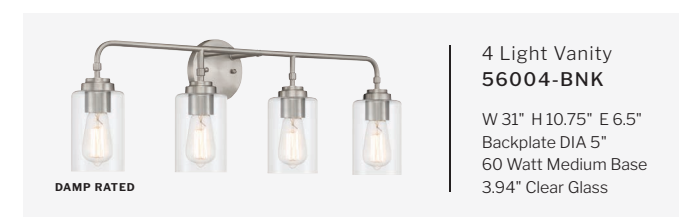

DAMP RATED

W 31" H 10.75" E 6.5"
Backplate DIA 5"
60 Watt Medium Base
3.94" Clear Glass