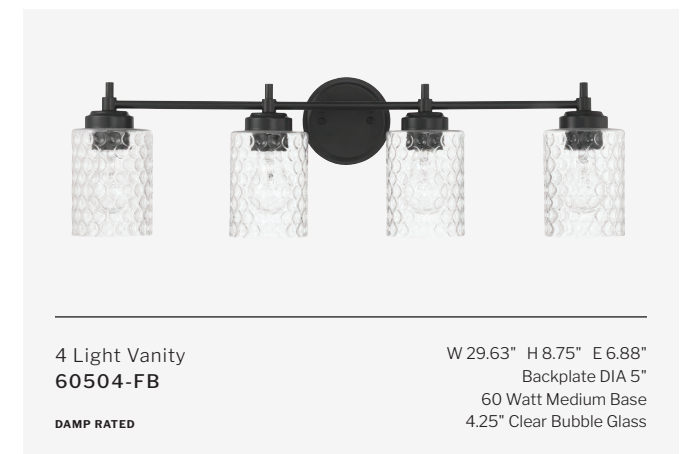

4 Light Vanity
60504-FB

DAMP RATED

W 29.63" H 8.75" E 6.88"
Backplate DIA 5"
60 Watt Medium Base
4.25" Clear Bubble Glass