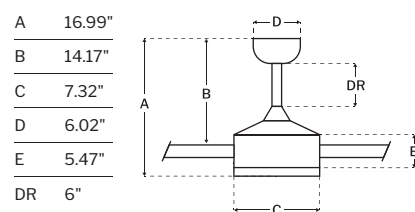

CEILING DROP DIMENSIONS

- SHIPS TO CANADA
- DC MOTOR
- cULus LISTED
- DAMP RATED
- JA8 TITLE 24
- INTEGRATED LED

SPECS

Blade Sweep	20"
Number of Blades	3
Blade Pitch	14°
Motor Size (MM)	123x10
Included Control	WIDC-Handheld
Compatible Control Types	Type I
Amps (Hi Speed)	0.21
Watts (Hi Speed)	14.5
Energy Guide Watts	11
Energy Guide CFM	923
Energy Guide CFM Watts	86
Energy Guide Yearly Energy Cost	3
High Speed (CFM)	1505
Low Speed (CFM)	263
Carton Size (CU FT)	4.85
Shipping Wt. (lbs)	26.46
UPS Oversized	No

LED SPECS

Bulb CCT	3000K
Bulb Wattage	18
CRI	90
Lumens	1167
Light Kit	Included (Opt.)

FINISH AND BLADE PAIRINGS

FLAT BLACK	CLEAR ACRYLIC
FLAT BLACK & SATIN BRASS	CLEAR ACRYLIC
WHITE & POLISHED NICKEL	CLEAR ACRYLIC
WHITE & SATIN BRASS	CLEAR ACRYLIC