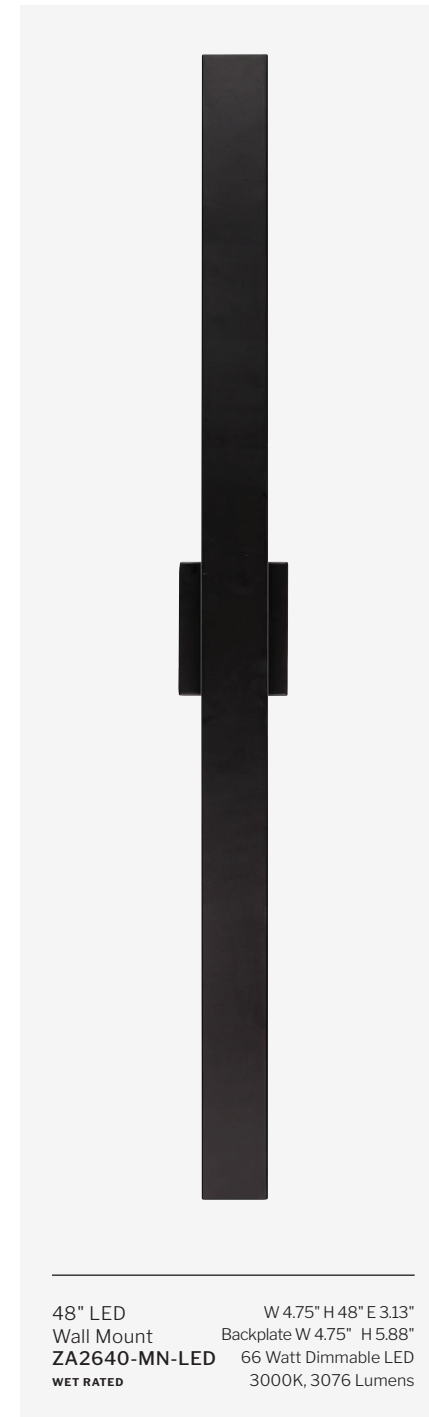

48" LED Wall Mount
ZA2640-MN-LED
W 4.75" H 48" E 3.13"
Backplate W 4.75" H 5.88"
66 Watt Dimmable LED
3000K, 3076 Lumens
WET RATED

RENS

FEATURES

- Superior UV Protection Against Fading
  Finish Guaranteed for 5 Years
- ADA Compliant
- Wet Rated
- Dimmable
- Up or Down Mount Wall Sconces

FINISHES