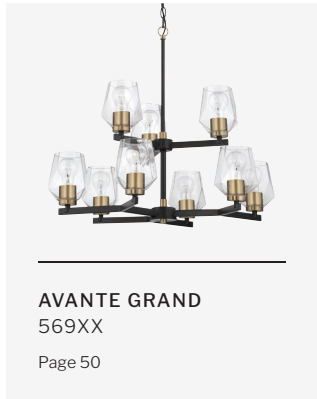

TRANSITIONAL LIGHTING VISUAL INDEX