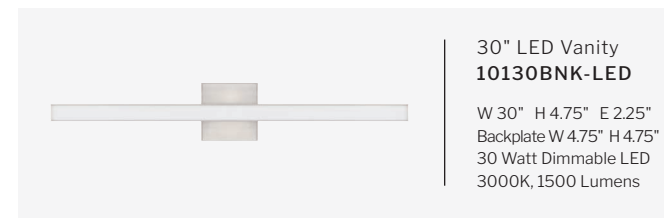

TRIM

FEATURES

- Horizontal or Vertical Wall Mount
- ADA Compliant
- Damp Rated

FINISHES

LINEAR

FEATURES

- White Frosted Glass
- Horizontal or Vertical Wall Mount
- ADA Compliant
- Damp Rated

FINISHES

ALINA

FEATURES

- White Frosted Glass
- Horizontal or Vertical Mount
- ADA Compliant
- Damp Rated

FINISHES

CONTRAST

FEATURES

- Clear Outer Glass & White Frosted Inner Glass
- Horizontal or Vertical Wall Mount
- ADA Compliant
- Damp Rated

FINISHES