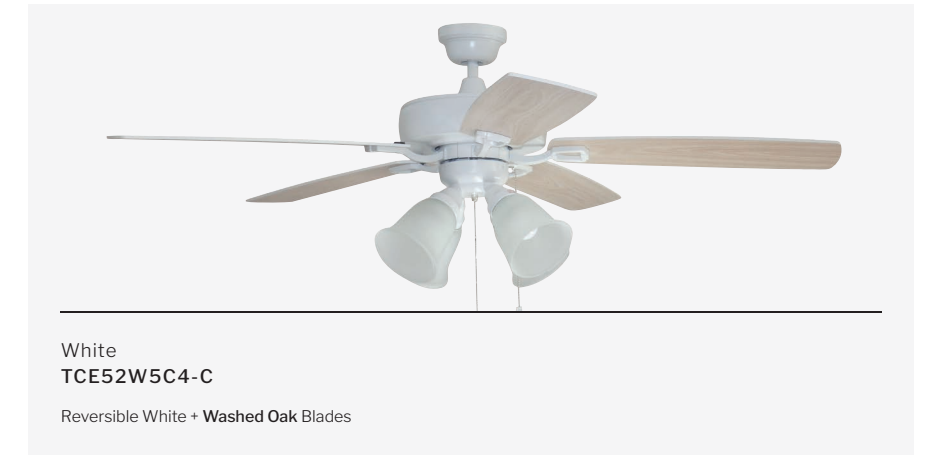

White
TCE52W5C4-C
Reversible White + Washed Oak Blades

TWIST N CLICK 52"

FEATURES

- Standard, 3-Speed Reversible AC Motor
- Dual Mount, Flat or Angled Ceilings up to 23°
  See Page 496 for Compatible Slope Mount Adapters
- 4" Downrod Included
- Custom Reversible Blades Included
- Integrated 5.5 Watt 3 Bulb Dimmable LED Light Kit
- Standard Pull Chain Control
- Indoor Rated

CEILING DROP DIMENSIONS

A	16.73"
B	8.98"
C	11.02"
D	5.12"
E	3.54"
DR	4"

SPECS

Blade Sweep	52"
Number of Blades	5
Blade Pitch	12°
Motor Size (MM)	153x15
Included Control	Pull Chain
Compatible Control Types	A, G, J, S
Amps (Hi Speed)	0.49
Watts (Hi Speed)	59.95
Energy Guide Watts	38
Energy Guide CFM	3001
Energy Guide CFM Watts	79
Energy Guide Yearly Energy Cost	11
High Speed (CFM)	4159
Low Speed (CFM)	1688
Carton Size (CU FT)	2.25
Shipping Wt. (lbs)	20.72
UPS Oversized	No

LED SPECS

Bulb CCT	3000K
Bulb Wattage	5.5
CRI	80
Lumens	1707
Light Kit	Integrated

FINISH AND BLADE PAIRINGS

BRUSHED POLISHED NICKEL	ASH + MAHOGANY
WHITE	WHITE + WASHED OAK

AC MOTOR SHIPS TO CANADA
ETLus LISTED INTEGRATED LED

TWIST N CLICK 52" 4-LIGHT

FEATURES

- Standard, 3-Speed Reversible AC Motor
- Dual Mount, Flat or Angled Ceilings up to 23°
  See Page 496 for Compatible Slope Mount Adapters
- 4" Downrod Included
- Custom Reversible Blades Included
- Integrated 5.5 Watt 4 Bulb Dimmable LED Light Kit
- Standard Pull Chain Control
- Indoor Rated

CEILING DROP DIMENSIONS

A	18.62"
B	8.98"
C	11.02"
D	5.12"
E	3.54"
DR	4"

SPECS

Blade Sweep	52"
Number of Blades	5
Blade Pitch	11.5°
Motor Size (MM)	153x15
Included Control	Pull Chain
Compatible Control Types	A, G, J, S
Amps (Hi Speed)	0.49
Watts (Hi Speed)	60.5
Energy Guide Watts	38
Energy Guide CFM	3001
Energy Guide CFM Watts	79
Energy Guide Yearly Energy Cost	11
High Speed (CFM)	4086
Low Speed (CFM)	1770
Carton Size (CU FT)	2.57
Shipping Wt. (lbs)	22.71
UPS Oversized	No

LED SPECS

Bulb CCT	3000K
Bulb Wattage	5.5
CRI	80
Lumens	2438
Light Kit	Integrated

FINISH AND BLADE PAIRINGS

BRUSHED POLISHED NICKEL	ASH + MAHOGANY
WHITE	WHITE + WASHED OAK

AC MOTOR SHIPS TO CANADA
ETLus LISTED INTEGRATED LED