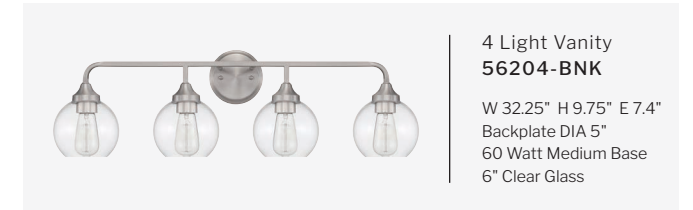

GLENDA

FEATURES

- Clear Glass
- Up or Down Wall Mount
- See Full Glenda Collection on Page 100
- Damp Rated

FINISHES

BRUSHED POLISHED
NICKEL

FLAT BLACK

2 Light Vanity
56202-FB

W 14.75" H 9.75" E 7.4"
Backplate DIA 5"
60 Watt Medium Base
6" Clear Glass