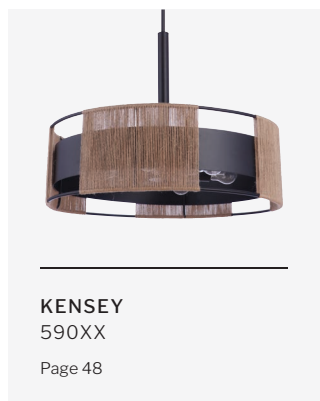

GRACE
419XX
Page 70

LYNDSEY
602XX
Page 44

KENSEY
590XX
Page 48