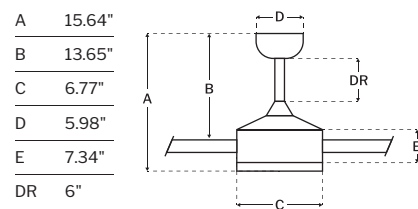

CEILING DROP DIMENSIONS

- **DAMP RATED**
- **AC MOTOR** **INTEGRATED LED**
- **SHIPS TO CANADA** **cULus LISTED**

SPECS

Blade Sweep	52"
Number of Blades	4
Blade Pitch	14°
Motor Size (MM)	153x15
Included Control	CM-7W-LED
Compatible Control Types	N/A
Amps (Hi Speed)	0.57
Watts (Hi Speed)	68.84
Energy Guide Watts	40
Energy Guide CFM	3906
Energy Guide CFM Watts	98
Energy Guide Yearly Energy Cost	11
High Speed (CFM)	5968
Low Speed (CFM)	1570
Carton Size (CU FT)	1.28
Shipping Wt. (lbs)	17.64
UPS Oversized	No

LED SPECS

Bulb CCT	3000
Bulb Wattage	18
CRI	80
Lumens	1000
Light Kit	Integrated