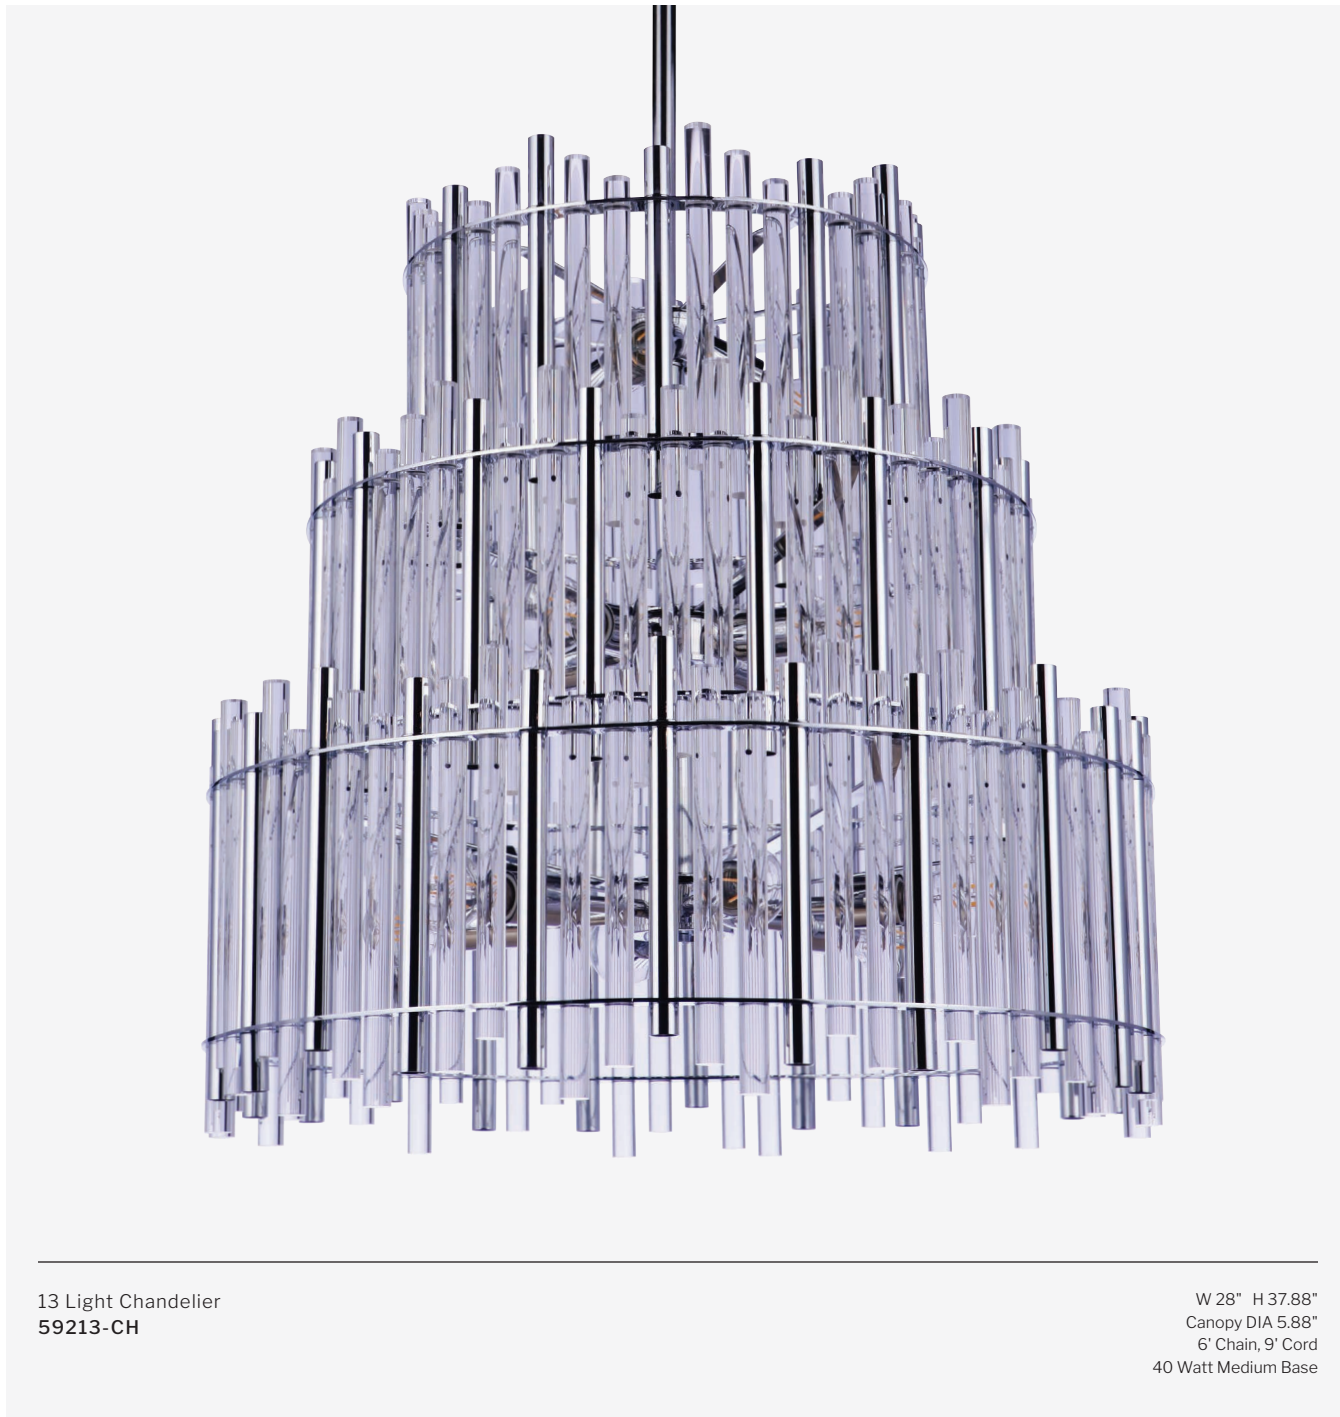

9 Light Chandelier
59829-SB
W 37.38" H 41"
Canopy DIA 5"
6' Chain, 10' Cord
60 Watt Candelabra

8 Light Chandelier
59828-FB
W 30.75" H 37.25"
Canopy DIA 5"
6' Chain, 10' Cord
60 Watt Candelabra

10 Light Island
59870-BNK
L 48.25" W 13" H 12.75"
Canopy W 5" L 13"
60 Watt Candelabra
10' Cord, 2 x 6" & 6 x 12" Downrods

6 Light Chandelier
59826-BNK
W 26.38" H 31.25"
Canopy DIA 5"
6' Chain, 10' Cord
60 Watt Candelabra

TRACI

FEATURES

- Indoor Rated

FINISHES

9 Light Pendant
58999-SB

W 36" H 45.25"
Canopy DIA 5.5"
6' Chain, 9' Cord
40 Watt Medium Base | 36" Metal Drum Shade

MESH

FEATURES

- Metal Drum Shades
- Indoor Rated

FINISHES

FLAT BLACK

SATIN BRASS

4 Light Pendant
58994-FB

W 28" H 34"
Canopy DIA 5.5"
6' Chain, 9' Cord
60 Watt Medium Base | 28" Metal Drum Shade

12 Light Pendant
58992-FB

W 36" H 53"
Canopy DIA 5.5"
6' Chain, 9' Cord
40 Watt Medium Base | 36" Metal Drum Shade

13 Light Chandelier
59213-CH

W 28" H 37.88"
Canopy DIA 5.88"
6' Chain, 9' Cord
40 Watt Medium Base