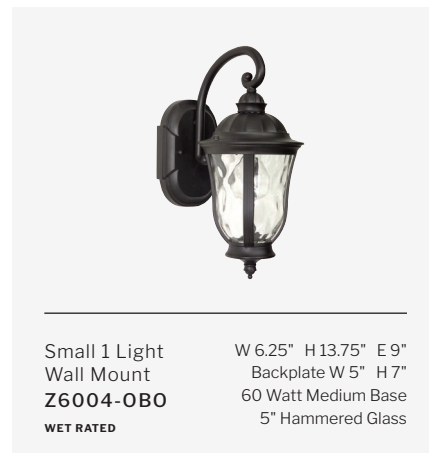

Small 1 Light Wall Mount
Z6000-OBO

Small 1 Light Wall Mount
Z6004-OBO

WET RATED

W 6.25" H 13.75" E 9"
Backplate W 5" H 7"
60 Watt Medium Base
5" Hammered Glass

FINISHES

OILED BRONZE