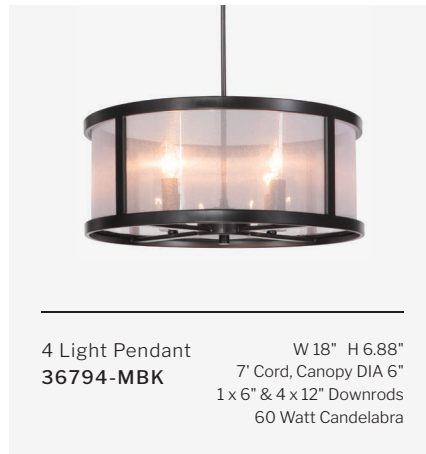

5 Light Chandelier
36725-MBK

W 28.5" H 22.12"
Canopy DIA 6"
9' Chain, 12' Cord
60 Watt Candelabra

4 Light Pendant
36794-MBK

W 18" H 6.88"
7' Cord, Canopy DIA 6"
1 x 6" & 4 x 12" Downrods
60 Watt Candelabra