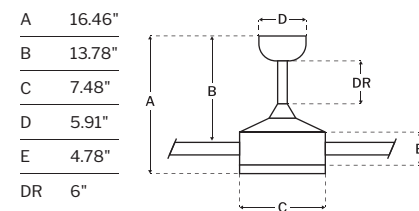

CEILING DROP DIMENSIONS

SPECS

Blade Sweep	52"
Number of Blades	5
Blade Pitch	11°
Motor Size (MM)	153x15
Included Control	CM-7W-LED
Compatible Control Types	Types A, G, & J
Amps (Hi Speed)	0.46
Watts (Hi Speed)	56.25
Energy Guide Watts	34
Energy Guide CFM	2451
Energy Guide CFM Watts	73
Energy Guide Yearly Energy Cost	9
High Speed (CFM)	3538
Low Speed (CFM)	1219
Carton Size (CU FT)	1.28
Shipping Wt. (lbs)	17.42
UPS Oversized	No

LED SPECS

Bulb CCT	3000K
Bulb Wattage	18
CRI	90
Lumens	1000
Light Kit	Included (Opt.)