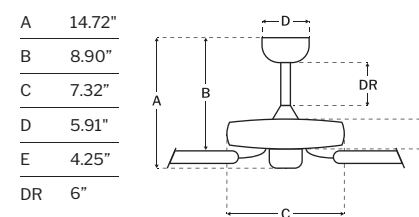

CEILING DROP DIMENSIONS

DC MOTOR

SHIPS TO CANADA

cULus LISTED