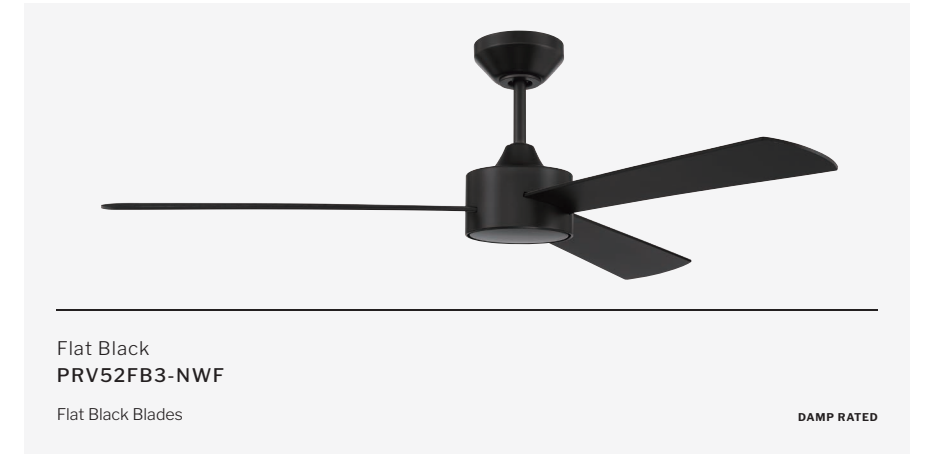

WET RATED

SEA SCAPE 56"

FEATURES

- Energy Saving, 6-Speed Reversible DC Motor
- Dual Mount, Flat or Angled Ceilings up to 23°
  See Page 496 for Compatible Slope Mount Adapters
- 6" Downrod Included
- Custom Sea Scape ABS Blades Included
- Included (Optional) 22 Watt LED Light Kit (Dimmable); Optional Lens Cover Included
- Included WIDC3-Handheld Pre-Paired Control
- Wet Rated

CEILING DROP DIMENSIONS

SPECS

Blade Sweep	56"
Number of Blades	3
Blade Pitch	13°
Motor Size (MM)	DC 153x8
Included Control	WIDC3
Compatible Control Types	N/A
Amps (Hi Speed)	0.4
Watts (Hi Speed)	30.35
Energy Guide Watts	19
Energy Guide CFM	3790
Energy Guide CFM Watts	19
Energy Guide Yearly Energy Cost	5
High Speed (CFM)	5681
Low Speed (CFM)	1647
Carton Size (CU FT)	2.41
Shipping Wt. (lbs)	15.52
UPS Oversized	No

LED SPECS

Bulb CCT	3000
Bulb Wattage	22
CRI	91
Lumens	1300
Light Kit	Included (Opt.)

FINISH AND BLADE PAIRINGS

SHIPS TO CANADA

DC MOTOR cETLus LISTED

JAB TITLE 24 WET RATED

DAMP RATED

Matte White
PRV52MWW3-NWF
White Blades

DAMP RATED

PROVISION 52"

FEATURES

- Energy Saving, 6-Speed Reversible DC Motor
- Dual Mount, Flat or Angled Ceilings up to 23°
  See Page 496 for Compatible Slope Mount Adapters
- 6" Downrod Included
- Custom Blades Included
- Not Light Kit Adaptable
- WIDC Handheld Control Included
- Damp Rated
- Optional Wi-Fi Enabled Module Available RH790-WIFI (Sold Separately)

CEILING DROP DIMENSIONS

SHIPS TO CANADA DAMP RATED

DC MOTOR cETLus LISTED

SPECS