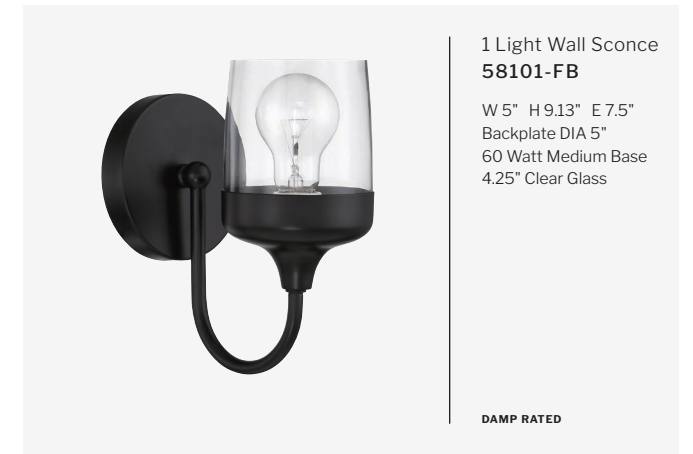

FINISHES

CHROME

FLAT BLACK

4 Light Chandelier
58124-CH

W 20" H 19.25"
Canopy DIA 5.12"
6' Chain, 10' Cord
60 Watt Medium Base, 4.25" Clear Glass

1 Light Wall Sconce
58101-FB

W 5" H 9.13" E 7.5"
Backplate DIA 5"
60 Watt Medium Base
4.25" Clear Glass