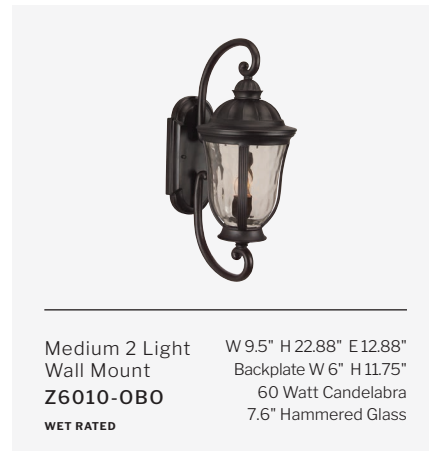

Small 1 Light
Wall Mount
Z1354-MN
WET RATED

W 6" H 15.75" E 8"
Backplate W 4.25" H 6.25"
60 Watt Medium Base
Clear Seeded Glass

HARPER NEW

FEATURES

- Clear Seeded Glass
- Superior UV Protection Against Fading
Finish Guaranteed for 5 Years
- Wet Rated

FINISHES

ARGENT II

FEATURES

- Clear Seeded Glass
- Superior UV Protection Against Fading
Finish Guaranteed for 5 Years
- Wet Rated

FINISHES

Large 3 Light Wall Mount
Z6020-OBO

WET RATED

W 12" H 28.88" E 16.43"
Backplate W 7.38" H 15"
60 Watt Candelabra
9.66" Hammered Glass

FRANCÈS

FEATURES

- Clear Hammered Glass
- Superior UV Protection Against Fading
Finish Guaranteed for 5 Years
- Wet Rated

Medium 2 Light Wall Mount
Z6010-OBO

WET RATED

W 9.5" H 22.88" E 12.88"
Backplate W 6" H 11.75"
60 Watt Candelabra
7.6" Hammered Glass