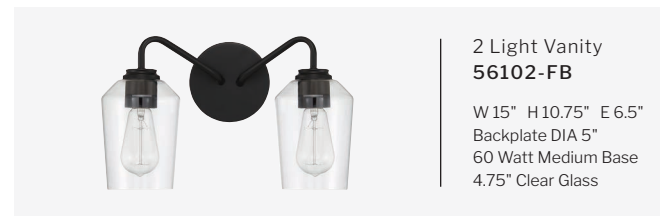

FINISHES

BRUSHED POLISHED
NICKEL

FLAT BLACK

2 Light Vanity
56102-FB

W 15" H 10.75" E 6.5"
Backplate DIA 5"
60 Watt Medium Base
4.75" Clear Glass

4 Light Vanity
56104-BNK

W 30.88" H 10.75" E 6.5"
Backplate DIA 5"
60 Watt Medium Base
4.75" Clear Glass