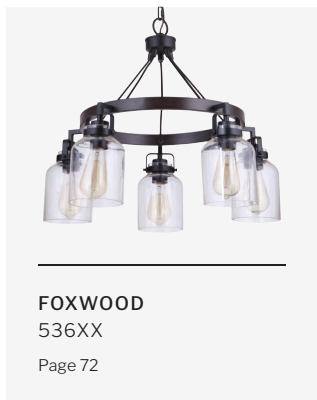

CROSSPOINT
521XX
Page 47