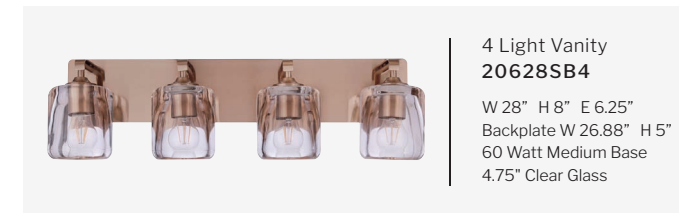

1 Light Wall Sconce
17705FB1

W 28" H 8" E 6.25"
Backplate W 26.88" H 5"
60 Watt Medium Base
4.75" Clear Glass