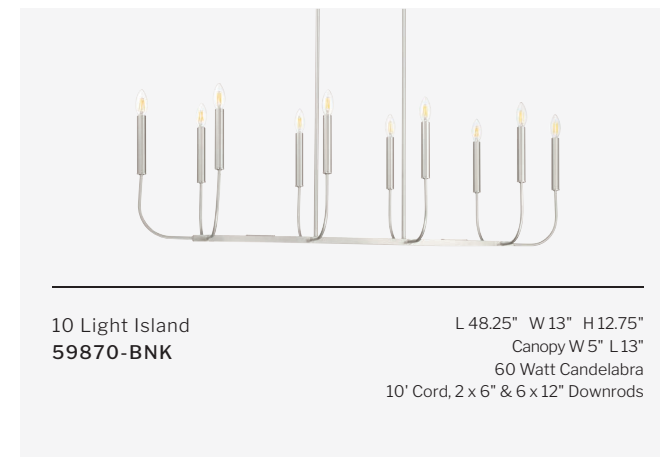

Holmes
P996SB-LED
W 10" H 23.63"
6' Cord, Canopy DIA 6"
15 Watt Dimmable LED, 3000K, 600 Lumens
10" Clear Glass

WATSON & HOLMES

FEATURES

- White Frosted Glass Inside, Clear Glass Outside
- Indoor Rated

FINISHES

9 Light Chandelier
59829-SB
W 37.38" H 41"
Canopy DIA 5"
6' Chain, 10' Cord
60 Watt Candelabra

8 Light Chandelier
59828-FB
W 30.75" H 37.25"
Canopy DIA 5"
6' Chain, 10' Cord
60 Watt Candelabra

10 Light Island
59870-BNK
L 48.25" W 13" H 12.75"
Canopy W 5" L 13"
60 Watt Candelabra
10' Cord, 2 x 6" & 6 x 12" Downrods