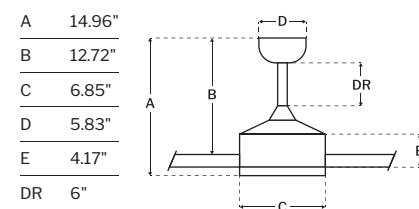

CEILING DROP DIMENSIONS

- cULus LISTED
- JA8 TITLE 24
- INTEGRATED LED
- SHIPS TO CANADA

SPECS

Blade Sweep	52"
Number of Blades	3
Blade Pitch	15°
Motor Size (MM)	153x15
Included Control	CM-7W-LED
Compatible Control Types	Types A, G, & J
Amps (Hi Speed)	0.5
Watts (Hi Speed)	59.91
Energy Guide Watts	36
Energy Guide CFM	2949
Energy Guide CFM Watts	82
Energy Guide Yearly Energy Cost	10
High Speed (CFM)	4278
Low Speed (CFM)	1442
Carton Size (CU FT)	1.29
Shipping Wt. (lbs)	15.87
UPS Oversized	No