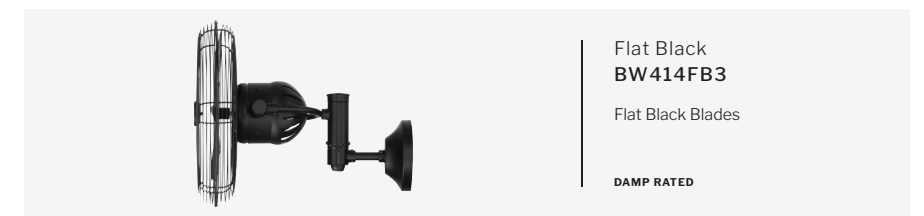

BELLOWS IV 14"

FEATURES

- Heavy-Duty, 3-Speed, Oscillating, AC Motor
- Wall Mount Installation
- Custom Blades Included
- Not Light Kit Adaptable
- CM-8W Wall Control Included
- Hard-Wired Directly to Junction Box
- BNK Finish is Indoor Rated
  AG & FB Finishes are Damp Rated