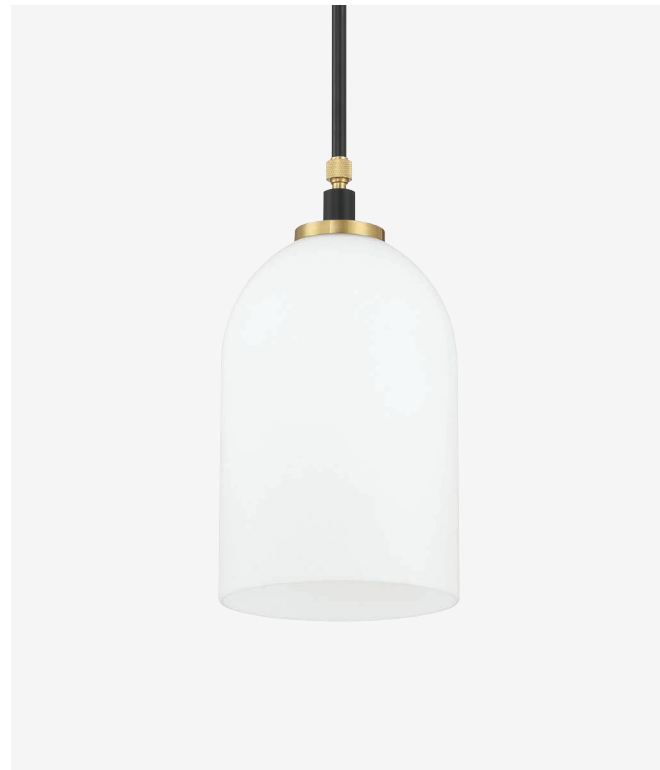

Council 1 Light Pendant
60391-FBSB

W 7" H 13.5" Canopy DIA 5"
6' Chain, 10' Cord, 1 x 12" Downrods
60 Watt Medium Base
7" White Frosted Glass
See Full Council Collection on Page 88