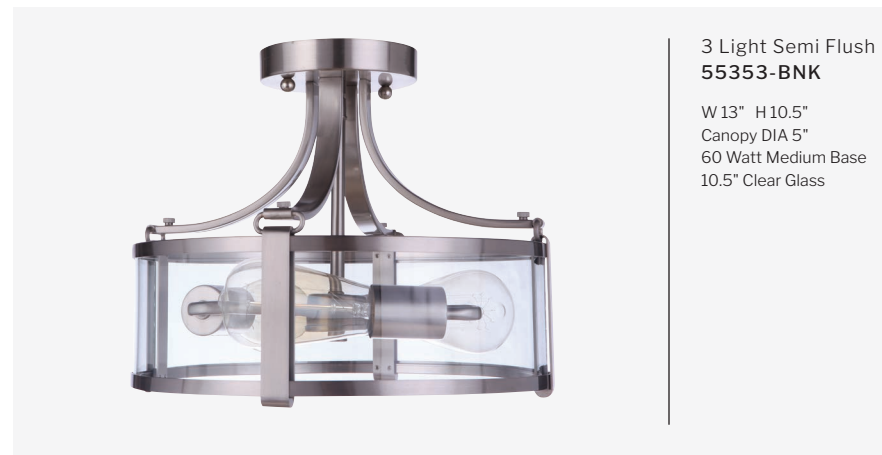

5 Light Chandelier
55325-FB

W 26.75" H 28"
6' Chain, 7' Cord, Canopy DIA 5"
60 Watt Medium Base
4.25" Clear Glass

3 Light Flushmount
55383-FB

W 13" H 6.13"
Canopy DIA 13"
60 Watt Medium Base
10.5" Clear Glass