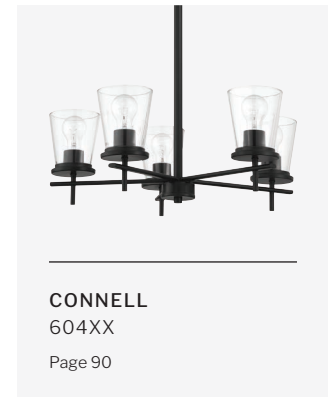

TRADITIONAL LIGHTING VISUAL INDEX

Claire
Page 86