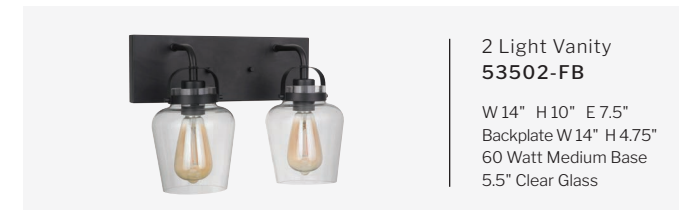

1 Light Mini Pendant
53591-BNK
W 5.5" H 8.65"
8' Cord, Canopy DIA 4.75"
2x6" & 2x12" Downrods
60 Watt Medium Base,
5.5" Clear Glass

3 Light Vanity
53503-FB

W 14" H 10" E 7.5"
Backplate W 14" H 4.75"
60 Watt Medium Base
5.5" Clear Glass