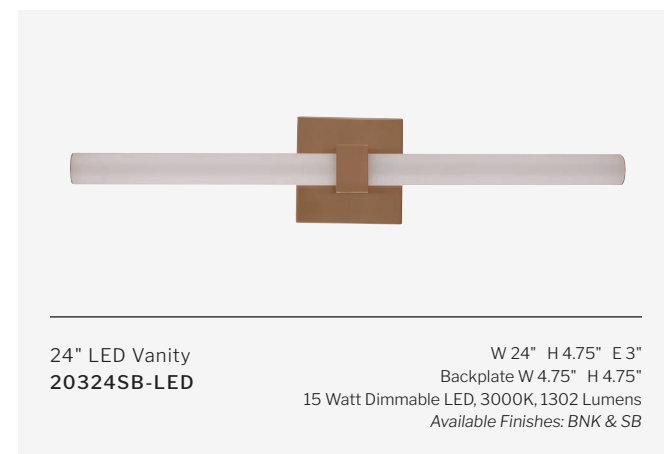

- Horizontal or Vertical Wall Mount
- ADA Compliant
- Damp Rated

FINISHES

LINEAR

FEATURES

- White Frosted Glass
- Horizontal or Vertical Wall Mount
- ADA Compliant
- Damp Rated

FINISHES

ALINA

FEATURES