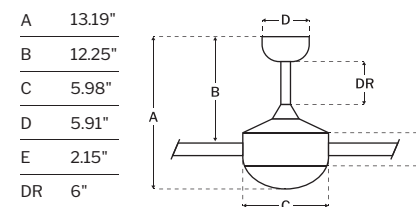

CEILING DROP DIMENSIONS

SHIPS TO CANADA
DC MOTOR **WET RATED**
cETLus LISTED **JAB TITLE 24**

SPECS

Blade Sweep	60"
Number of Blades	3
Blade Pitch	8.6°
Motor Size (MM)	100x20
Included Control	WIDC-Handheld
Compatible Control Types	Type I
Amps (Hi Speed)	0.34
Watts (Hi Speed)	23.65
Energy Guide Watts	16
Energy Guide CFM	3394
Energy Guide CFM Watts	217
Energy Guide Yearly Energy Cost	4
High Speed (CFM)	4990
Low Speed (CFM)	1586
Carton Size (CU FT)	1.39
Shipping Wt. (lbs)	13.01
UPS Oversized	No

LED SPECS

Bulb CCT	3000K
Bulb Wattage	12
CRI	90
Lumens	588
Light Kit	Included (Opt.)