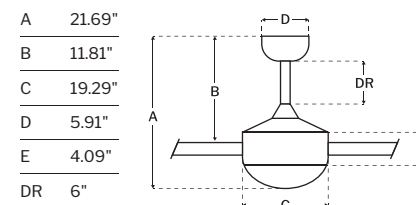

CEILING DROP DIMENSIONS

SPECS

Blade Sweep	42"
Number of Blades	3
Blade Pitch	6.5°
Motor Size (MM)	155x8
Included Control	WIDC2-S
Compatible Control Types	Type Q
Amps (Hi Speed)	0.26
Watts (Hi Speed)	17.91
Energy Guide Watts	18
Energy Guide CFM	2709
Energy Guide CFM Watts	150
Energy Guide Yearly Energy Cost	5
High Speed (CFM)	2939
Low Speed (CFM)	2449
Carton Size (CU FT)	3.78
Shipping Wt. (lbs)	33.51
UPS Oversized	No

LED SPECS

Bulb CCT	3000K
Bulb Wattage	4
CRI	80
Lumens	1920
Light Kit	Integrated