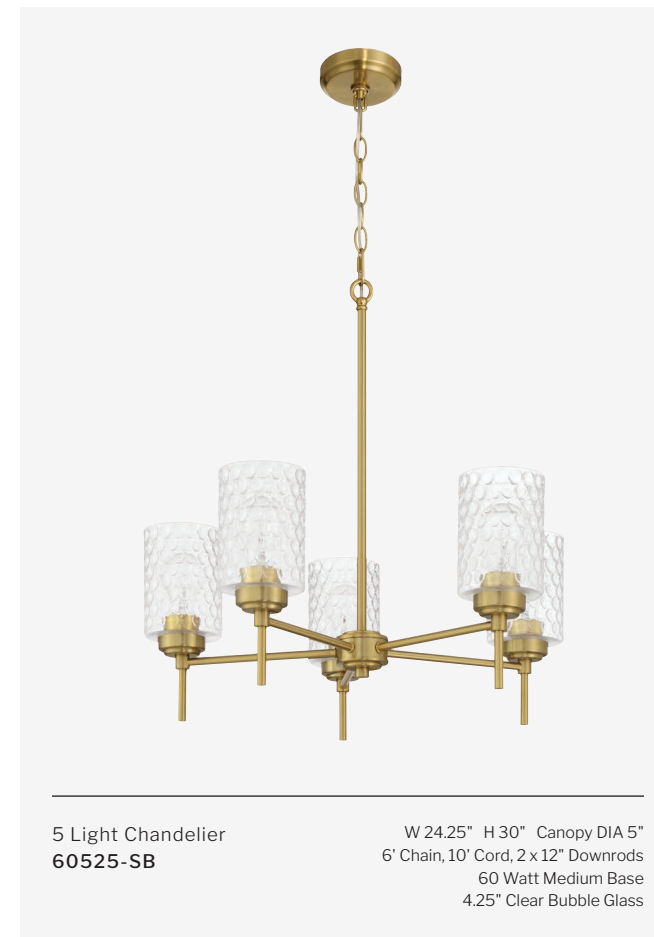

3 Light Chandelier
60523-FB

5 Light Chandelier
60525-SB

W 24.25" H 30" Canopy DIA 5"
6' Chain, 10' Cord, 2 x 12" Downrods
60 Watt Medium Base
4.25" Clear Bubble Glass