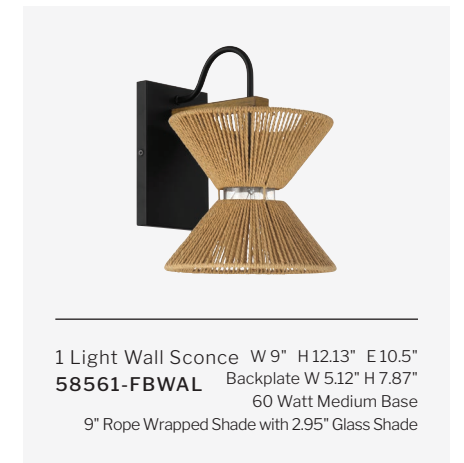

6 Light Pendant
58596-FBWAL W 24.13" H 21.5"
Canopy DIA H 5.12"
60 Watt Medium Base
24.13" Rope Wrapped Shade with 15.75" Glass Shade

1 Light Mini Pendant
58591-CHWAL W 12.13" H 14.5"
Canopy DIA 5.12"
60 Watt Medium Base
12.13" Rope Wrapped Shade with 3.94" Glass Shade

1 Light Wall Sconce
58561-FBWAL W 9" H 12.13" E 10.5"
Backplate W 5.12" H 7.87"
60 Watt Medium Base
9" Rope Wrapped Shade with 2.95" Glass Shade

FINISHES