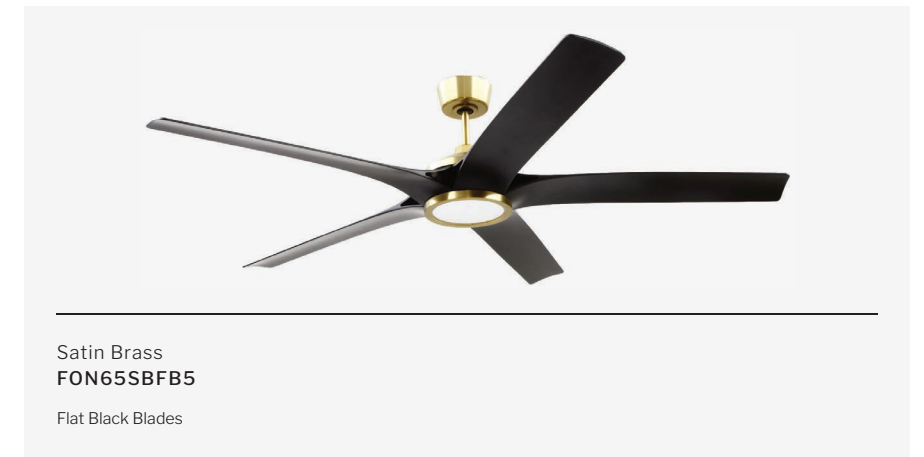

Satin Brass
FON65SBW5

White Blades

Satin Brass
FON65SBFB5

Flat Black Blades

FONZ 65" NEW

FEATURES

- Energy Saving, 6-Speed Reversible DC Motor
- Exclusive 2-Wire DC-Wall2 Control Included for Easy Installation
- Optional 20W 3000K Dimmable LED Light Kit with Optional Lens Cover Included
- Dual-Mount, Flat or Angled Ceilings up to 23°
See Page 496 for Compatible Slope Mount Adapters
- 6" Downrod Included
- Custom 65" Blades Included
- Indoor Rated