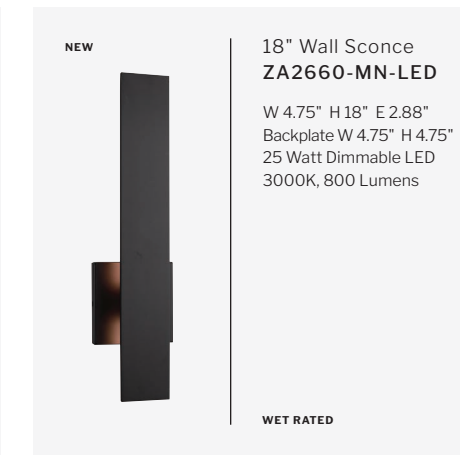

NOOK

FEATURES

- Superior UV Protection Against Fading
  Finish Guaranteed for 5 Years
- ADA Compliant
- Wet Rated
- Dimmable

FINISHES

RENS

FEATURES

- Superior UV Protection Against Fading
  Finish Guaranteed for 5 Years
- ADA Compliant
- Wet Rated
- Dimmable
- Up or Down Mount Wall Sconces

FINISHES