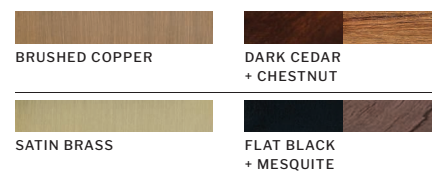

FINISH AND BLADE PAIRINGS

Wall Control and Remote (Included)
ICS

cULus LISTED   **SHIPS TO CANADA**