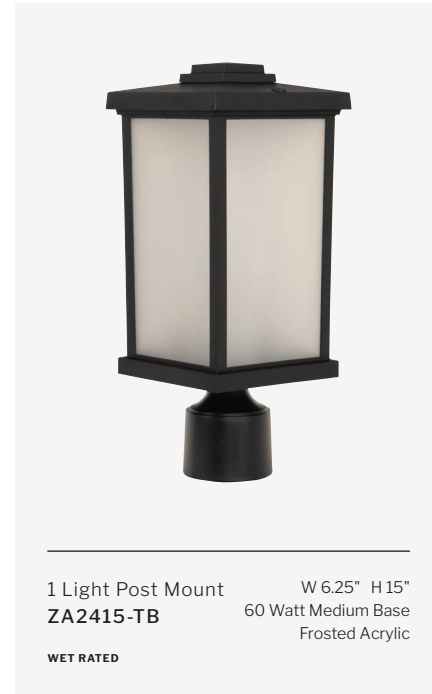

W 6.25" H 14" E 8.5"
Backplate W 6" H 8.75"
60 Watt Medium Base
Frosted Acrylic

Small 1 Light
Wall Mount
ZA2404-BZ
WET RATED

W 5" H 11.38" E 6.75"
Backplate W 4.63" H 6.88"
60 Watt Medium Base
Frosted Acrylic

1 Light Post Mount
ZA2415-TB
WET RATED

W 6.25" H 15"
60 Watt Medium Base
Frosted Acrylic