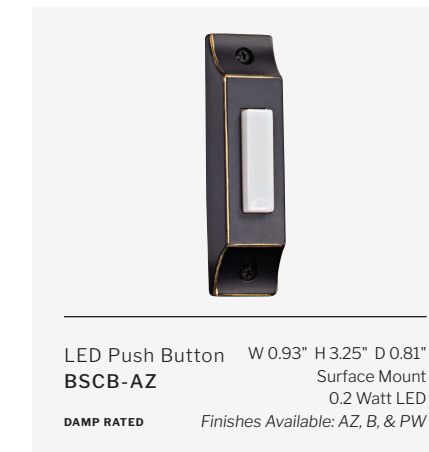

BUTTONS

FEATURES

- LED Illuminated
- Standard 2-Wire Button Installation
- Can be used with all Craftmade Chimes & Most Other Low Voltage Chime Installations

FINISHES