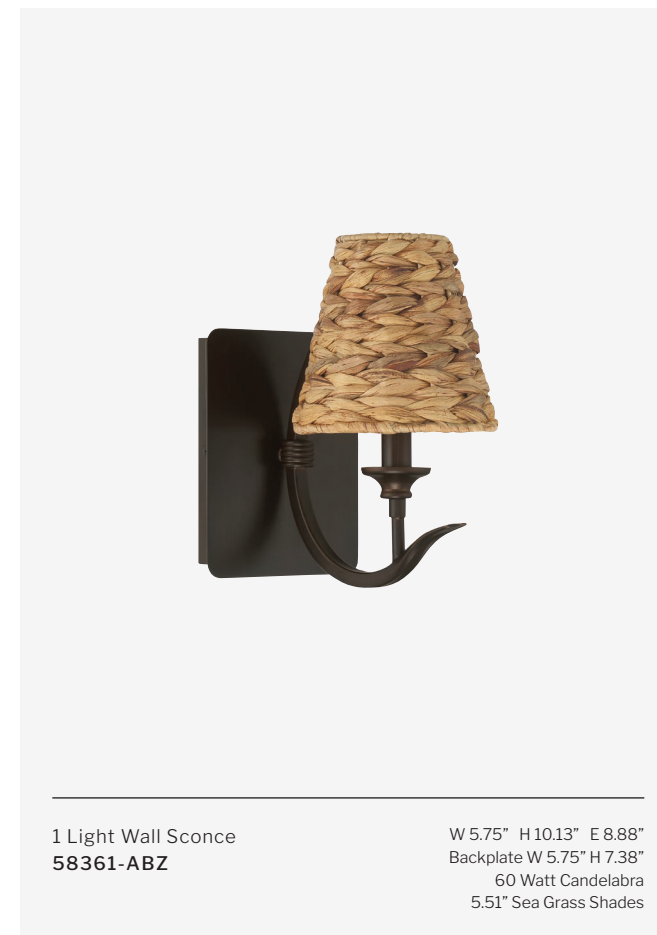

W 24" H 21" Canopy DIA 5.75"
6" Chain, 12' 6" Cord
60 Watt Candelabra
5.51" Sea Grass Shades

2 Light Wall Sconce
58362-MWW

1 Light Wall Sconce
58361-ABZ

W 5.75" H 10.13" E 8.88"
Backplate W 5.75" H 7.38"
60 Watt Candelabra
5.51" Sea Grass Shades