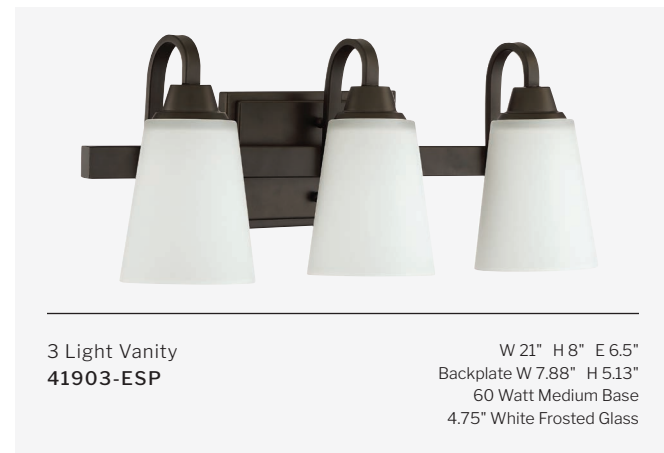

FINISHES

3 Light Vanity
41903-ESP

W 21" H 8" E 6.5"
Backplate W 7.88" H 5.13"
60 Watt Medium Base
4.75" White Frosted Glass

GRACE

FEATURES

- Available in Clear Seeded Glass or White Frosted Glass
  Add -CS to end of Model Number for Clear Seeded Glass
- Up or Down Wall Mount
- See Full Grace Collection on Page 70
- Damp Rated

FINISHES