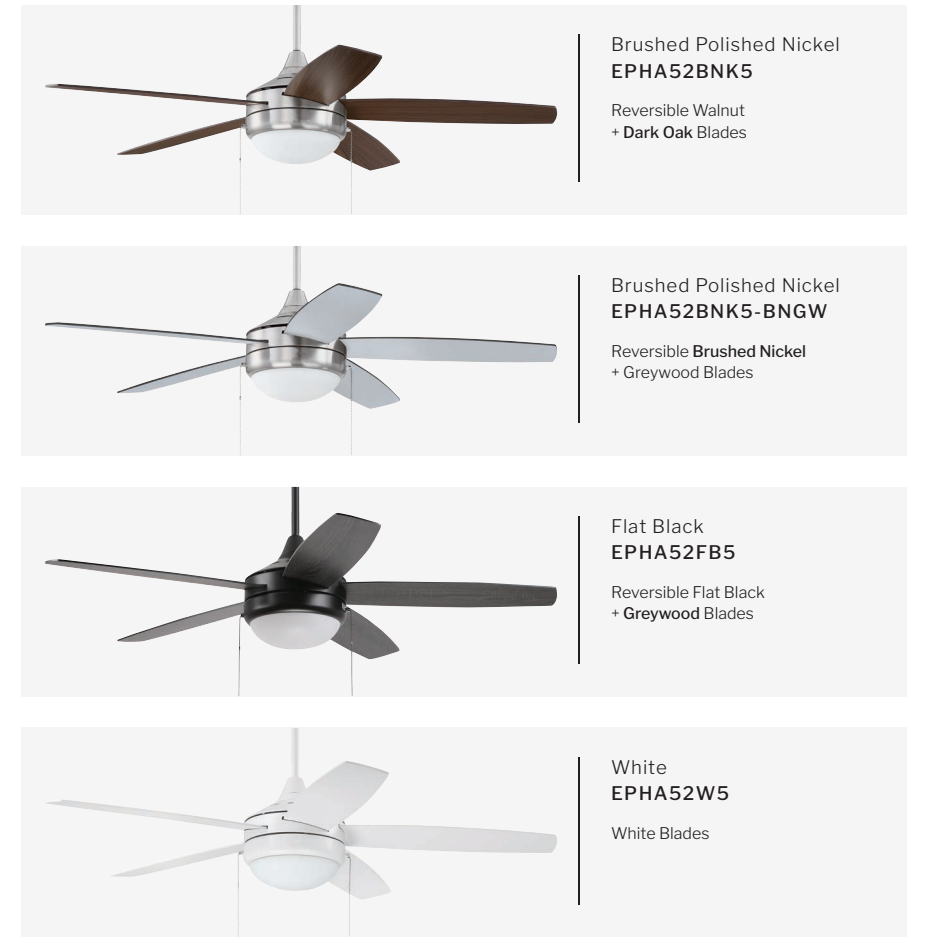

Brushed Polished Nickel
EPHA52BNK5
Reversible Walnut
+ Dark Oak Blades

Brushed Polished Nickel
EPHA52BNK5-BNGW
Reversible Brushed Nickel
+ Greywood Blades

Flat Black
EPHA52FB5
Reversible Flat Black
+ Greywood Blades

White
EPHA52W5
White Blades

PHAZE ENERGY STAR 52" 5 BLADE

FEATURES

- Energy Saving, 3-Speed Reversible DC Motor
- Dual Mount, Flat or Angled Ceilings up to 23°
  See Page 496 for Compatible Slope Mount Adapters
- 6" Downrod Included
- 5 Custom Reversible Blades Included
- Integrated 2 Bulb 8 Watt Non-Dimmable LED Light Kit
- Standard Pull Chain Control
- Indoor Rated

SPECS

Blade Sweep	52"
Number of Blades	5
Blade Pitch	10.5°
Motor Size (MM)	100x20
Included Control	Pull Chain
Compatible Control Types	N/A
Amps (Hi Speed)	0.36
Watts (Hi Speed)	22.99
Energy Guide Watts	15
Energy Guide CFM	3614
Energy Guide CFM Watts	242
Energy Guide Yearly Energy Cost	4
High Speed (CFM)	4644
Low Speed (CFM)	2474
Carton Size (CU FT)	2.13
Shipping Wt. (lbs)	17.53
UPS Oversized	No