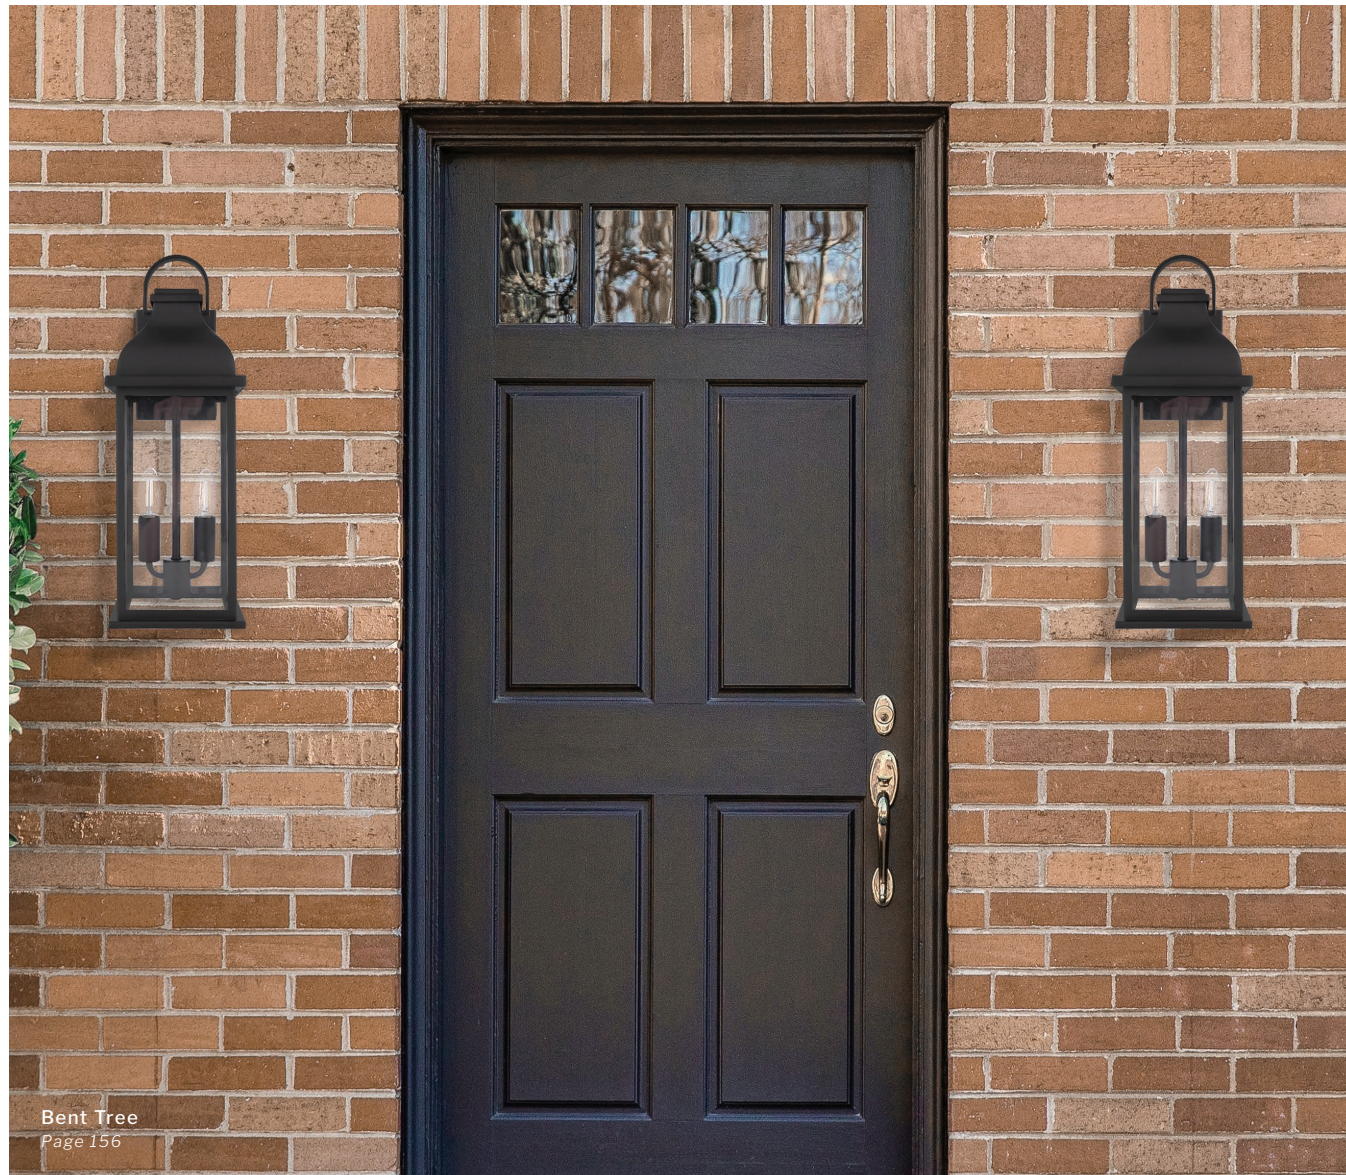

Harris
Page 160

Landmark
Page 164

Bent Tree
Page 156

Marin
Page 157

XL 1 Light Wall Lantern
ZA7034-TB

WET RATED

W 11.5" H 17.25" E 13.38"
Backplate W 5.3" H 8.25"
60W Medium Base
Clear Glass

ROCK CREEK ^{NEW}