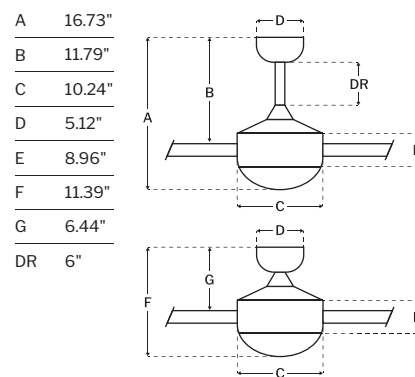

CEILING DROP DIMENSIONS

cETLus LISTED **INTEGRATED LED**
JAS TITLE 24 **AC MOTOR**

SPECS

Blade Sweep	52"
Number of Blades	3
Blade Pitch	10.5°
Motor Size (MM)	153x15
Included Control	CM-7W-LED
Compatible Control Types	Types A, G, & J
Amps (Hi Speed)	0.43
Watts (Hi Speed)	57.05
Energy Guide Watts	34
Energy Guide CFM	1844
Energy Guide CFM Watts	55
Energy Guide Yearly Energy Cost	9
High Speed (CFM)	3010
Low Speed (CFM)	523
Carton Size (CU FT)	2.13
Shipping Wt. (lbs)	17.53
UPS Oversized	No

LED SPECS

Bulb CCT	3000K
Bulb Wattage	22
CRI	90
Lumens	1150
Light Kit	Integrated

FINISH AND BLADE PAIRINGS

BRUSHED POLISHED NICKEL	BRUSHED NICKEL
BRUSHED POLISHED NICKEL	WALNUT + DARK OAK
GLOSS BLACK	GLOSS BLACK
WHITE	WHITE