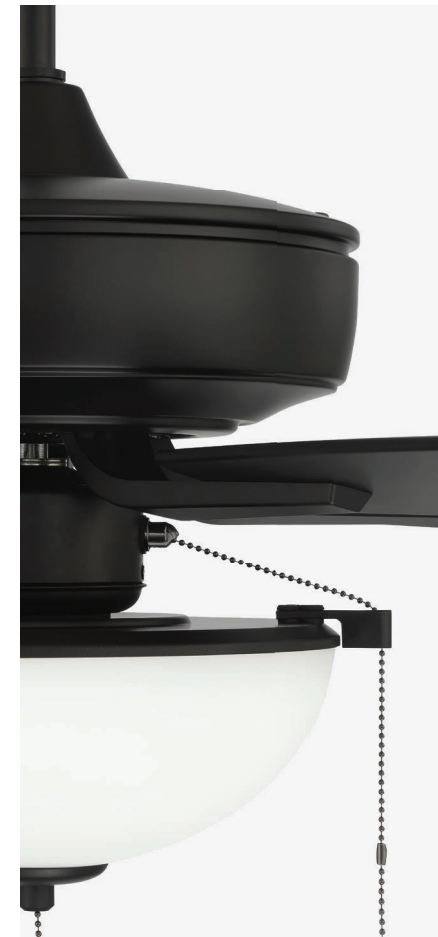

OUTDOOR PRO PLUS 211 52"

FEATURES

- Standard, 3-Speed Reversible AC Motor
- Dual Mount, Flat or Angled Ceilings up to 23°
  See Page 496 for Compatible Slope Mount Adapters
- 6" Downrod Included
- Custom ABS Blades Included
- Optional 9 Watt 2 Bulb Non-Dimmable LED Light Kit
- Standard Pull Chain Control
- Wet Rated

CEILING DROP DIMENSIONS

A	20.72"
B	13.13"
C	11.56"
D	5.51"
E	4.54"
DR	6"

SPECS

Blade Sweep	52"
Number of Blades	5
Blade Pitch	11.5°
Motor Size (MM)	153x15
Included Control	Pull Chain
Compatible Control Types	A, J, & S
Amps (Hi Speed)	0.48
Watts (Hi Speed)	58.17
Energy Guide Watts	37
Energy Guide CFM	3869
Energy Guide CFM Watts	103
Energy Guide Yearly Energy Cost	11
High Speed (CFM)	5140
Low Speed (CFM)	2429
Carton Size (CU FT)	2.32
Shipping Wt. (lbs)	22.05
UPS Oversized	No

LED SPECS

Bulb CCT	3000K
Bulb Wattage	9
CRI	80
Lumens	1500
Light Kit	Included (Opt.)