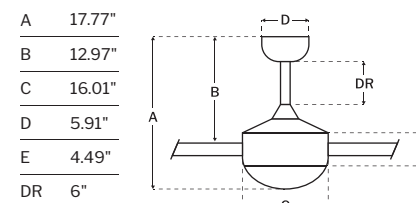

CEILING DROP DIMENSIONS

SHIPS TO CANADA
DC MOTOR **cULus LISTED**
JAB TITLE 24 **SMART BY BOND**

SPECS

Blade Sweep	52"
Number of Blades	5
Blade Pitch	13°
Motor Size (MM)	155.5x15
Included Control	WIDC-CCT
Compatible Control Types	Type M
Amps (Hi Speed)	0.32
Watts (Hi Speed)	21.97
Energy Guide Watts	16
Energy Guide CFM	3656
Energy Guide CFM Watts	224
Energy Guide Yearly Energy Cost	5
High Speed (CFM)	5525
Low Speed (CFM)	1538
Carton Size (CU FT)	2.75
Shipping Wt. (lbs)	25.35
UPS Oversized	No