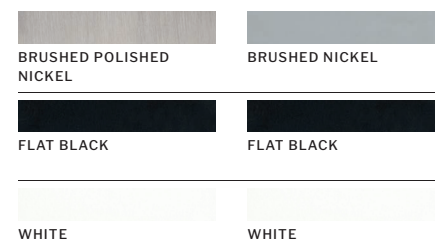

FINISH AND BLADE PAIRINGS

Dual Slide Fan & Light Control (Included)
CM-7W-LED

AC MOTOR   SHIPS TO CANADA
cETLus LISTED   JAB TITLE 24