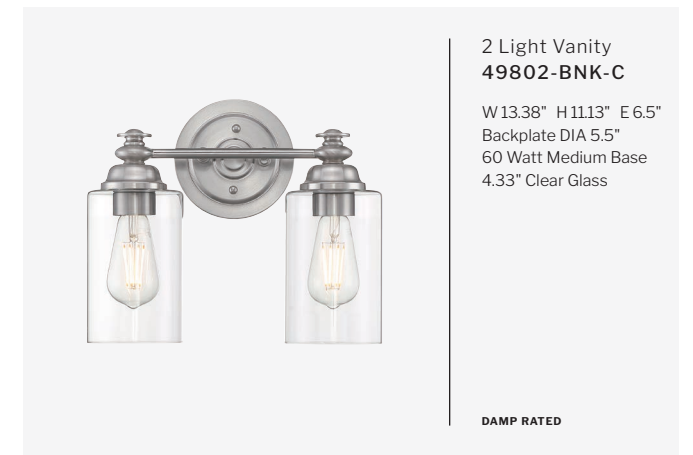

W 13.38" H 11.13" E 6.5"
Backplate DIA 5.5"
60 Watt Medium Base
4.33" Clear Glass

DAMP RATED