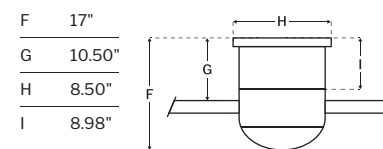

CEILING DROP DIMENSIONS