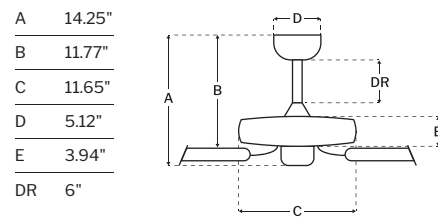

CEILING DROP DIMENSIONS

SPECS

Blade Sweep	52"
Number of Blades	5
Blade Pitch	11°
Motor Size (MM)	153x13
Included Control	Pull Chain
Compatible Control Types	A, G, J, S
Amps (Hi Speed)	0.48
Watts (Hi Speed)	57.85
Energy Guide Watts	37
Energy Guide CFM	2790
Energy Guide CFM Watts	75
Energy Guide Yearly Energy Cost	10
High Speed (CFM)	3756
Low Speed (CFM)	1696
Carton Size (CU FT)	1.53
Shipping Wt. (lbs)	15.1
UPS Oversized	No