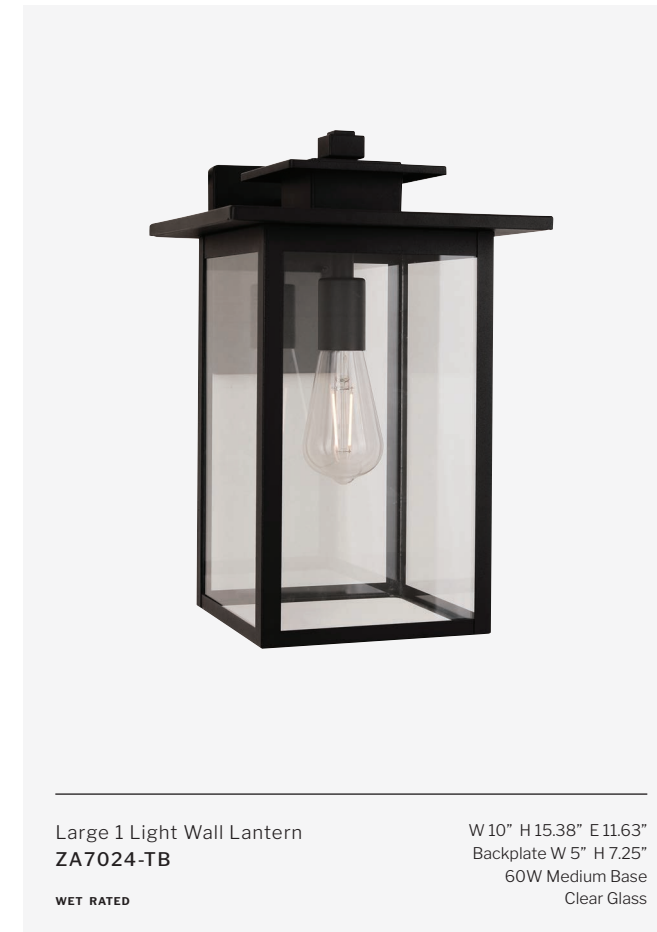

Large 1 Light Wall Lantern
ZA7024-TB

WET RATED

W 10" H 15.38" E 11.63"
Backplate W 5" H 7.25"
60W Medium Base
Clear Glass