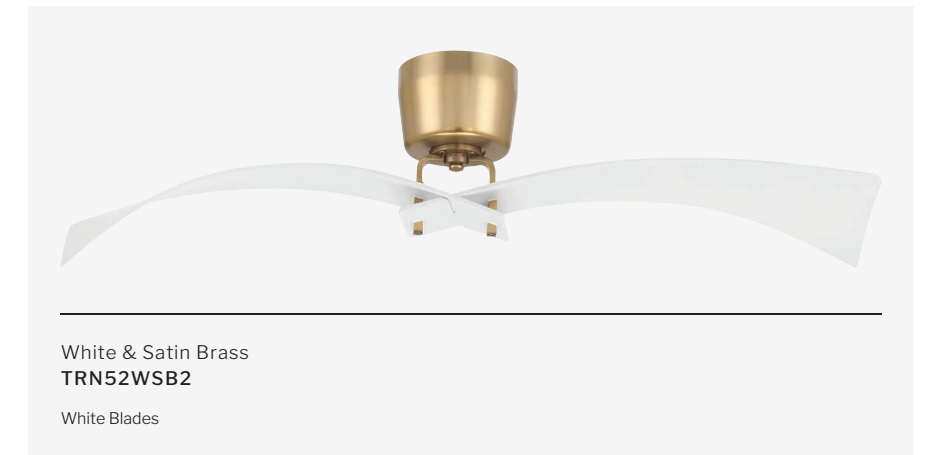

FINISH AND BLADE PAIRINGS

BRUSHED POLISHED NICKEL	FLAT BLACK
FLAT BLACK	FLAT BLACK

Remote (Included)
WIDC3

SHIPS TO CANADA cETLus LISTED
DC MOTOR WET RATED

TERN 52"

FEATURES

- Energy Saving, 6-Speed Reversible DC Motor
- Flush Mount
- Custom ABS Blades Included
- Not Light Kit Adaptable
- WIDC Handheld Control Included
- Wi-Fi Enabled with Smart by Bond Compatibility
- Indoor Rated