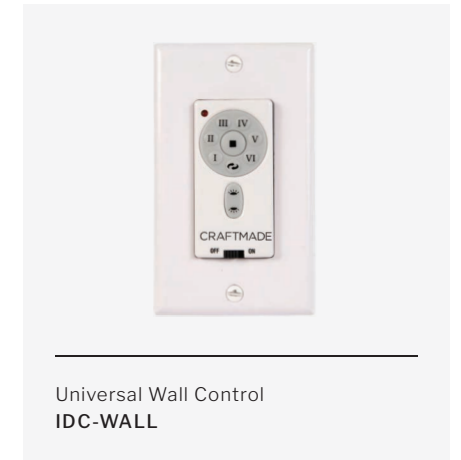

TYPE E

FEATURES

- Wall Transmitter Replacement * Receiver Not Included See Page 500 for Detailed Compatibility
- Battery Operated
- Includes:
  - 1 Intelligent Transmitter
  - 1 23AE 12V Battery
  - 1 White Wall Plate
  - Almond, Black, & White Transmitter Faceplates

SPECS

Control Type	Wall Control
Light Control	Up & Down Light On/Off & Dimming
Fan Control	6 Speed & Reverse
Fan Motor Type	DC Motor
Control Frequency	304
Finish	Wall Plate: W Faceplates: AL, BL, W