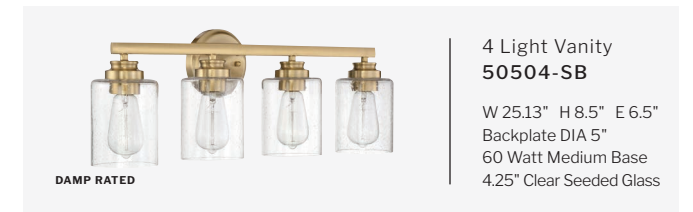

FINISHES

- BRUSHED POLISHED NICKEL
- FLAT BLACK
- SATIN BRASS

6 Light Foyer
50536-BNK

W 18" H 29"
Canopy DIA 4.75"
6' Chain, 10' Cord
60 Watt Candelabra

DAMP RATED

3 Light Vanity
50503-BNK

W 18" H 8.5" E 6.5"
Backplate DIA 5"
60 Watt Medium Base
4.25" Clear Seeded Glass