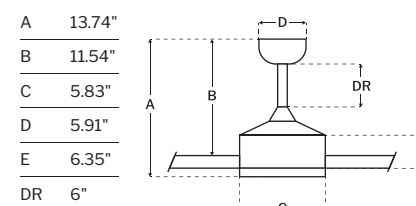

CEILING DROP DIMENSIONS

- SHIPS TO CANADA
- DC MOTOR
- DAMP RATED
- cETLus LISTED
- JAS TITLE 24

SPECS

Blade Sweep	60"
Number of Blades	3
Blade Pitch	30°
Motor Size (MM)	120x20
Included Control	WIDC-Handheld
Compatible Control Types	Type I
Amps (Hi Speed)	0.32
Watts (Hi Speed)	21.55
Energy Guide Watts	14
Energy Guide CFM	2831
Energy Guide CFM Watts	198
Energy Guide Yearly Energy Cost	4
High Speed (CFM)	4273
Low Speed (CFM)	1197
Carton Size (CU FT)	1.8
Shipping Wt. (lbs)	13.89
UPS Oversized	No