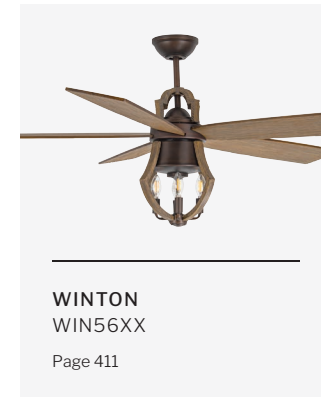

TRANSITIONAL CEILING FANS VISUAL INDEX