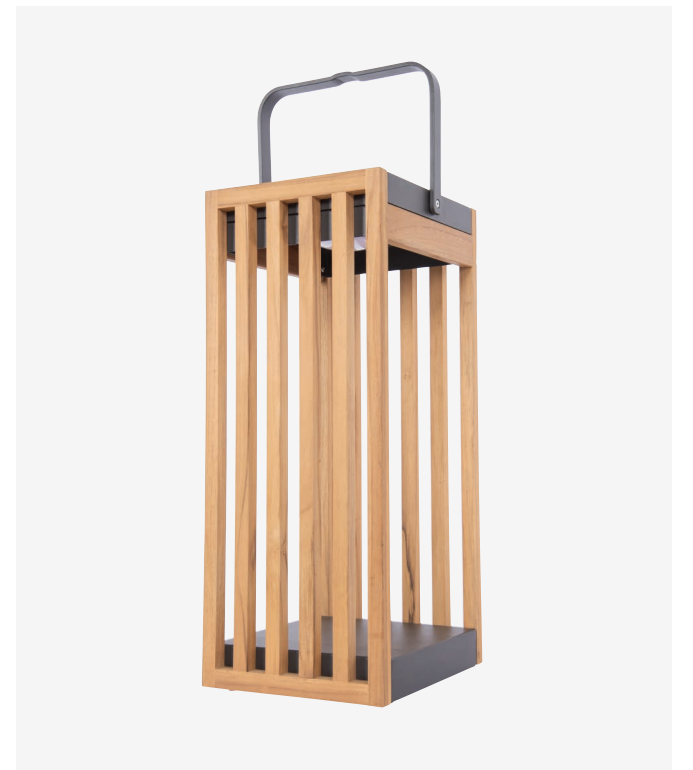

Teak Solar LED Outdoor
Rechargeable Lamp
86298TKTG-OTR W 8.25" H 20"
3' USB-C Cord Included
Solar & USB Charging
3 Watt LED, 3000K, 500 Lumens
Teak & Textured Grey

WET RATED