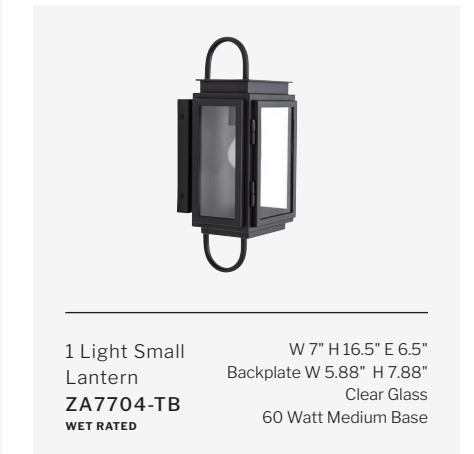

JORDAN ^{NEW}

FEATURES

- Reinforced Backplate
- Hinged Front Panel With Latch
- Square Candle Sleeve Covers
- Wet Rated

FINISHES

IRVING ^{NEW}

FEATURES

- Reinforced Backplate
- Hinged Front Panel With Latch
- Wet Rated

FINISHES