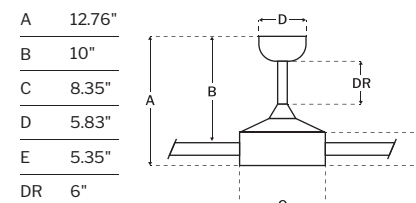

CEILING DROP DIMENSIONS

DC MOTOR DAMP RATED
cETLus LISTED

SPECS

Blade Sweep	52"
Number of Blades	5
Blade Pitch	16°
Motor Size (MM)	DC/153x8
Included Control	IDC Controls
Compatible Control Types	Type D
Amps (Hi Speed)	0.56
Watts (Hi Speed)	38.21
Energy Guide Watts	24
Energy Guide CFM	5431
Energy Guide CFM Watts	231
Energy Guide Yearly Energy Cost	7
High Speed (CFM)	7670
Low Speed (CFM)	2895
Carton Size (CU FT)	2.33
Shipping Wt. (lbs)	15.37
UPS Oversized	No