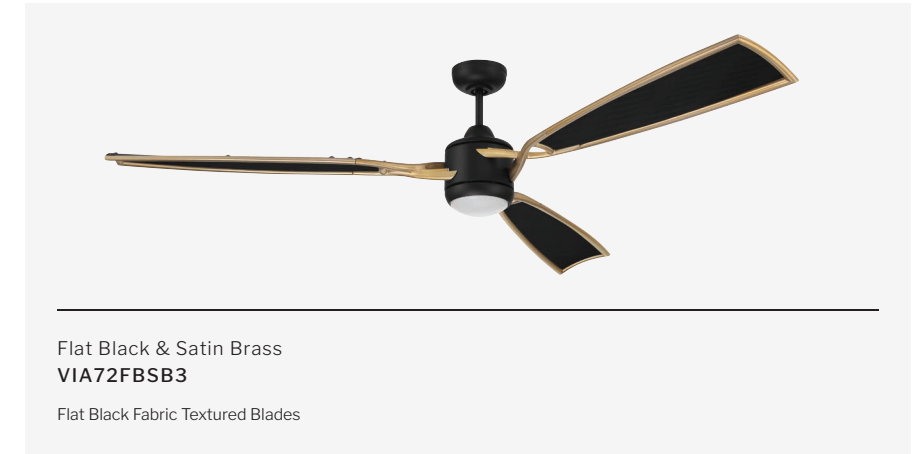

Flat Black & Satin Brass
VIA72FBSB3
Flat Black Fabric Textured Blades

Polished Nickel
VIA72PLN3
Flat Black Fabric Textured Blades

Shown with Optional Lens Cover

VIVA 72"

FEATURES

- Energy Saving, 6-Speed Reversible DC Motor
- Dual Mount, Flat or Angled Ceilings up to 23°
See Page 496 for Compatible Slope Mount Adapters
- 6" Downrod Included
- Custom Fabric Texture ABS Blades Included
- Optional 20 Watt Dimmable LED Light Kit and Optional Lens Cover Included
- WIDC-CCT Handheld Control Included
- Wi-Fi Enabled with Smart by Bond Compatibility
- Indoor Rated