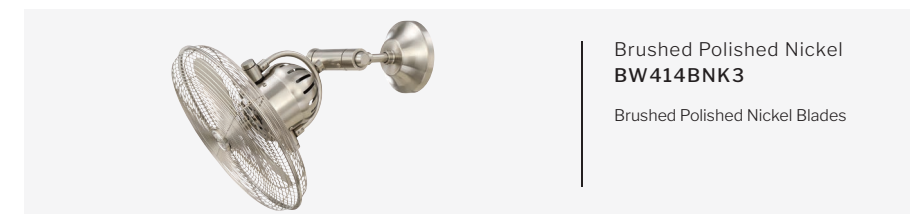

BELLOWS IV 14"

FEATURES

- Heavy-Duty, 3-Speed, Oscillating, AC Motor
- Wall Mount Installation
- Custom Blades Included
- Not Light Kit Adaptable
- CM-8W Wall Control Included
- Hard-Wired Directly to Junction Box
- BNK Finish is Indoor Rated
  AG & FB Finishes are Damp Rated