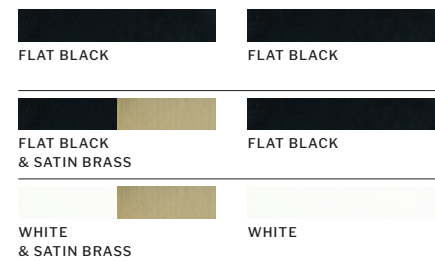

FINISH AND BLADE PAIRINGS