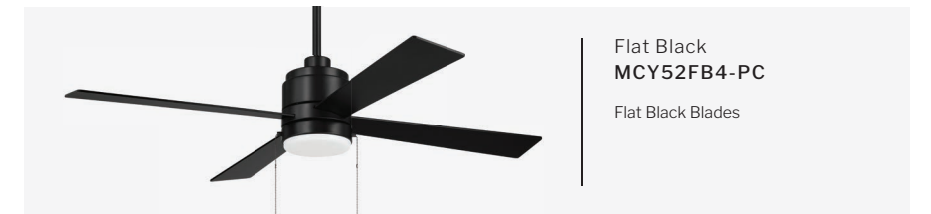

McCOY 52" 4 BLADE

FEATURES

- Standard, 3-Speed Reversible AC Motor
- Dual Mount, Flat or Angled Ceilings up to 23°
  See Page 496 for Compatible Slope Mount Adapters
- 6" Downrod Included
- Custom Blades Included
- Optional 18 Watt Dimmable LED Light Kit and Optional Lens Cover Included
- Hard Wired, 4 Speed Control Included
- Indoor Rated