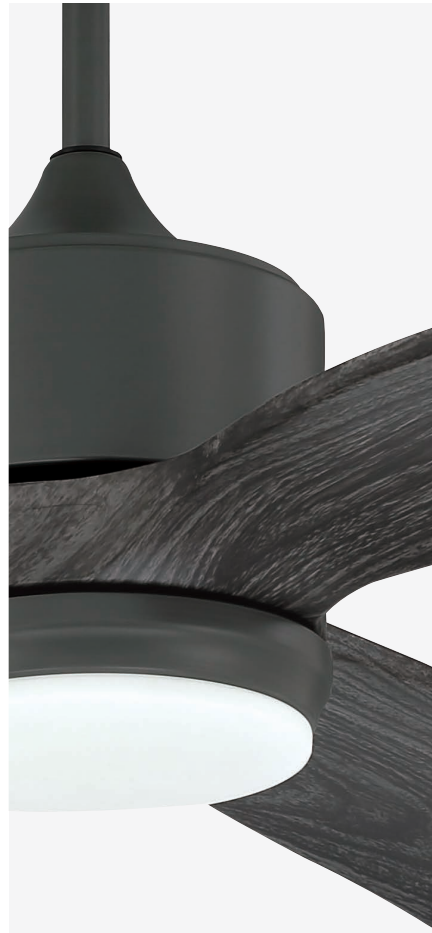

Dark Graphite
FXL60DGT3
Dark Greywood Blades

WET RATED

FORCE XL 60" NEW

FEATURES

- Heavy-duty, 3-Speed Reversible AC Motor
- ICS Remote and Wall Controls (Included)
- Dual-Mount, Flat or Angled Ceilings up to 23°
  See Page 496 for Compatible Slope Mount Adapters
- 4" & 6" Downrod Included
- Custom Wet-Rated ABS Blades Included
- 18 Watt Integrated LED, 3000K, 600 Lumens, Dimmable and Optional Lens Cover (Included)
- Indoor/Outdoor Wet Rated
- JA8/Title24 Compliant

CEILING DROP DIMENSIONS

SHIPS TO CANADA

AC MOTOR WET RATED JA8/Title24
INTEGRATED LED cETLus LISTED

SPECS

Blade Sweep	60"
Number of Blades	3
Blade Pitch	6.5°
Motor Size (MM)	188x18
Included Control	ICS Controls
Compatible Control Types	Type H
Amps (Hi Speed)	0.55
Watts (Hi Speed)	65.8
Energy Guide Watts	42
Energy Guide CFM	3935
Energy Guide CFM Watts	94
Energy Guide Yearly Energy Cost	12
High Speed (CFM)	5579
Low Speed (CFM)	2072
Carton Size (CU FT)	2.06
Shipping Wt. (lbs)	23
UPS Oversized	No

LED SPECS

Bulb CCT	3000
Lighting Wattage	18
CRI	93
Lumens	600
Light Kit	Included (Opt.)

FINISH AND BLADE PAIRINGS