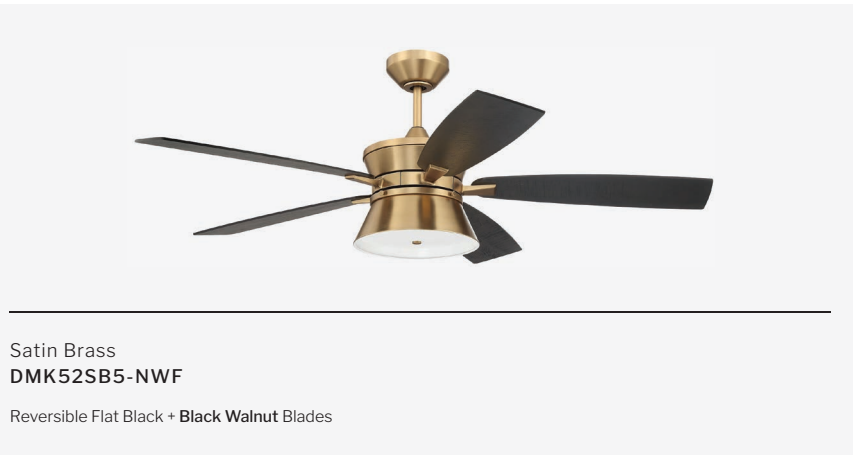

Satin Brass
DMK52SB5-NWF
Reversible Flat Black + Black Walnut Blades

Satin Brass
DMK52SB5-NWF
Reversible Flat Black + Black Walnut Blades