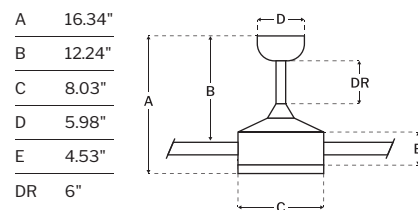

CEILING DROP DIMENSIONS

SHIPS TO CANADA

AC MOTOR WET RATED JA8/Title24
INTEGRATED LED cETLus LISTED

SPECS

Blade Sweep	60"
Number of Blades	3
Blade Pitch	6.5°
Motor Size (MM)	188x18
Included Control	ICS Controls
Compatible Control Types	Type H
Amps (Hi Speed)	0.55
Watts (Hi Speed)	65.8
Energy Guide Watts	42
Energy Guide CFM	3935
Energy Guide CFM Watts	94
Energy Guide Yearly Energy Cost	12
High Speed (CFM)	5579
Low Speed (CFM)	2072
Carton Size (CU FT)	2.06
Shipping Wt. (lbs)	23
UPS Oversized	No

LED SPECS

Bulb CCT	3000
Lighting Wattage	18
CRI	93
Lumens	600
Light Kit	Included (Opt.)