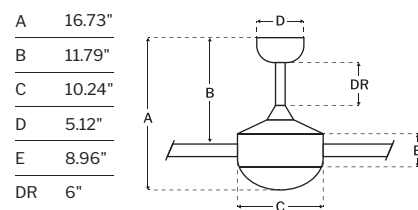

CEILING DROP DIMENSIONS

SPECS

Blade Sweep	52"
Number of Blades	3
Blade Pitch	10.5°
Motor Size (MM)	153x15
Included Control	Pull Chain
Compatible Control Types	A, G, J, S
Amps (Hi Speed)	0.4
Watts (Hi Speed)	56.9
Energy Guide Watts	38
Energy Guide CFM	3088
Energy Guide CFM Watts	81
Energy Guide Yearly Energy Cost	11
High Speed (CFM)	4047
Low Speed (CFM)	2002
Carton Size (CU FT)	2.13
Shipping Wt. (lbs)	17.53
UPS Oversized	No