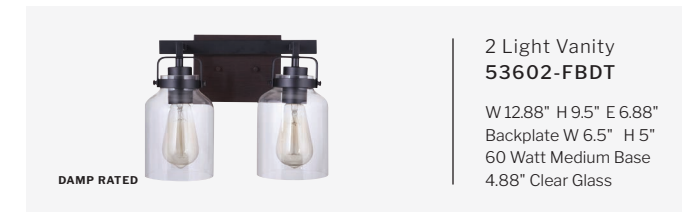

3 Light Vanity
53603-FBDT

W 12.88" H 9.5" E 6.88"
Backplate W 6.5" H 5"
60 Watt Medium Base
4.88" Clear Glass

DAMP RATED