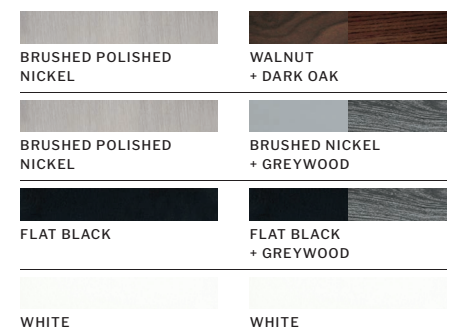

FINISH AND BLADE PAIRINGS