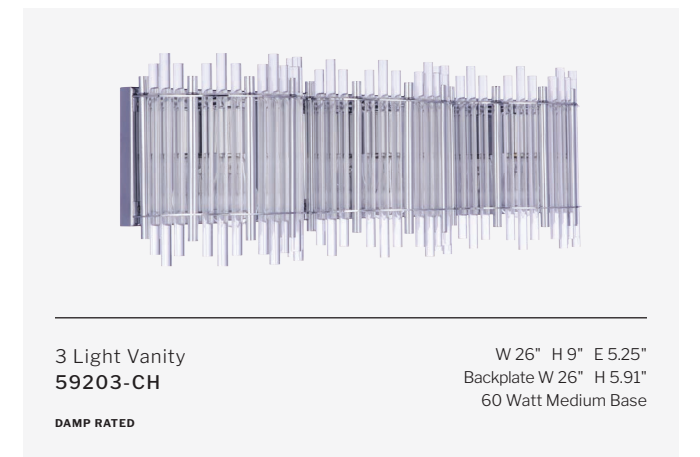

3 Light Vanity
59203-CH

W 26" H 9" E 5.25"
Backplate W 26" H 5.91"
60 Watt Medium Base

DAMP RATED