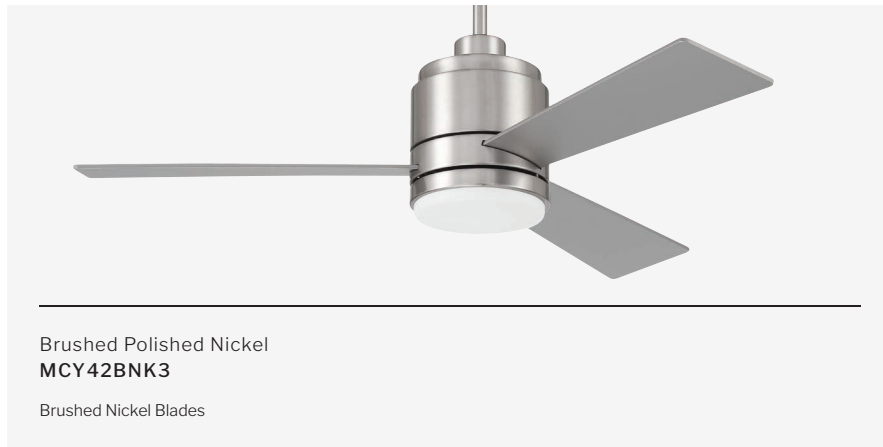

McCOY 42" 3 BLADE

FEATURES

- Standard, 3-Speed Reversible AC Motor
- Dual Mount, Flat or Angled Ceilings up to 23°
  See Page 496 for Compatible Slope Mount Adapters
- 6" Downrod Included
- Custom Blades Included
- Optional 18 Watt Dimmable LED Light Kit and Optional Lens Cover Included
- Hard Wired, 4 Speed Control Included
- Indoor Rated

CEILING DROP DIMENSIONS

SPECS

Blade Sweep	42"
Number of Blades	3
Blade Pitch	11°
Motor Size (MM)	153x15
Included Control	CM-7W-LED
Compatible Control Types	Types A, G, & J
Amps (Hi Speed)	0.39
Watts (Hi Speed)	47.35
Energy Guide Watts	29
Energy Guide CFM	2109
Energy Guide CFM Watts	73
Energy Guide Yearly Energy Cost	8
High Speed (CFM)	2961
Low Speed (CFM)	1143
Carton Size (CU FT)	1.28
Shipping Wt. (lbs)	14.99
UPS Oversized	No

LED SPECS

Bulb CCT	3000K
Bulb Wattage	18
CRI	90
Lumens	1000
Light Kit	Included (Opt.)