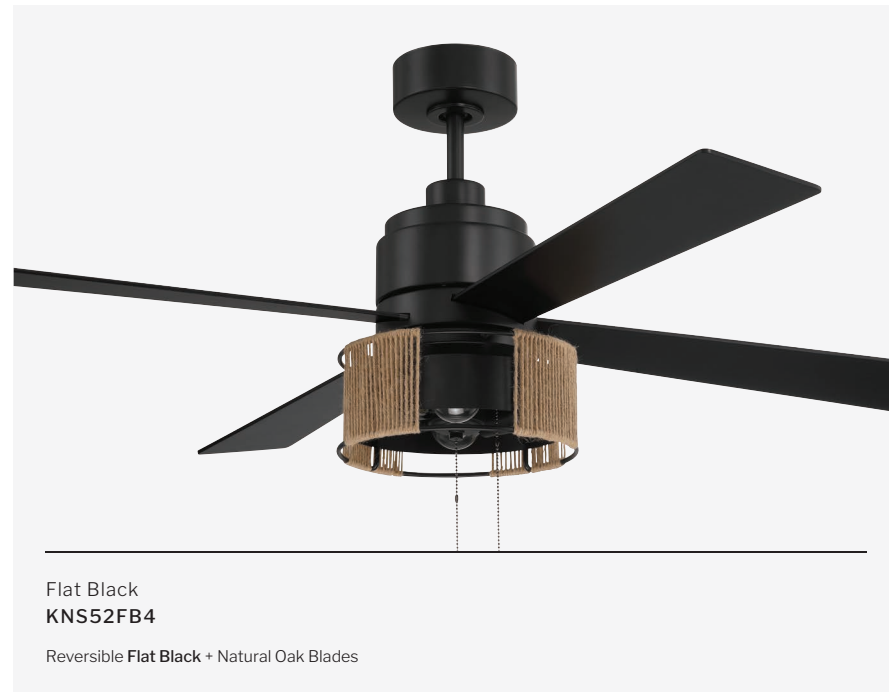

KENSEY 52"

FEATURES

- Standard, 3-Speed Reversible AC Motor
- Dual Mount, Flat or Angled Ceilings up to 23°
  See Page 496 for Compatible Slope Mount Adapters
- 6" Downrod Included
- Custom Reversible Blades Included
- Integrated 2 x 6 Watt Dimmable LED Light Kit
- Standard Pull Chain Control
- Indoor Rated

CEILING DROP DIMENSIONS

SPECS

Blade Sweep	52"
Number of Blades	4
Blade Pitch	11°
Motor Size (MM)	153x15
Included Control	Pull Chain
Compatible Control Types	Types A, G, & J
Amps (Hi Speed)	0.47
Watts (Hi Speed)	57.75
Energy Guide Watts	37
Energy Guide CFM	3374
Energy Guide CFM Watts	90
Energy Guide Yearly Energy Cost	11
High Speed (CFM)	4455
Low Speed (CFM)	2149
Carton Size (CU FT)	1.86
Shipping Wt. (lbs)	18.96
UPS Oversized	No

LED SPECS

Bulb CCT	3000K
Bulb Wattage	6
CRI	82
Lumens	1250
Light Kit	Integrated

FINISH AND BLADE PAIRINGS

AC MOTOR   cETLus LISTED
INTEGRATED LED   SHIPS TO CANADA