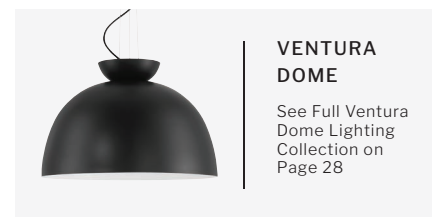

FINISH AND BLADE PAIRINGS

Wall Control and Remote (Included)
IDC

SHIPS TO CANADA

DC MOTOR   **DAMP RATED**

cULus LISTED   **INTEGRATED LED**