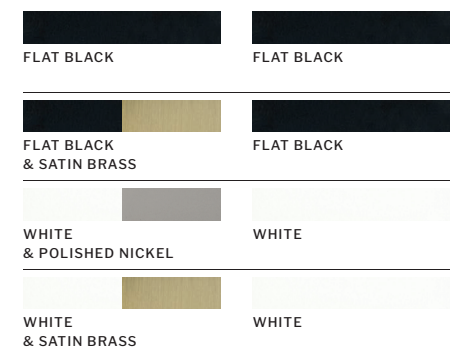

FINISH AND BLADE PAIRINGS