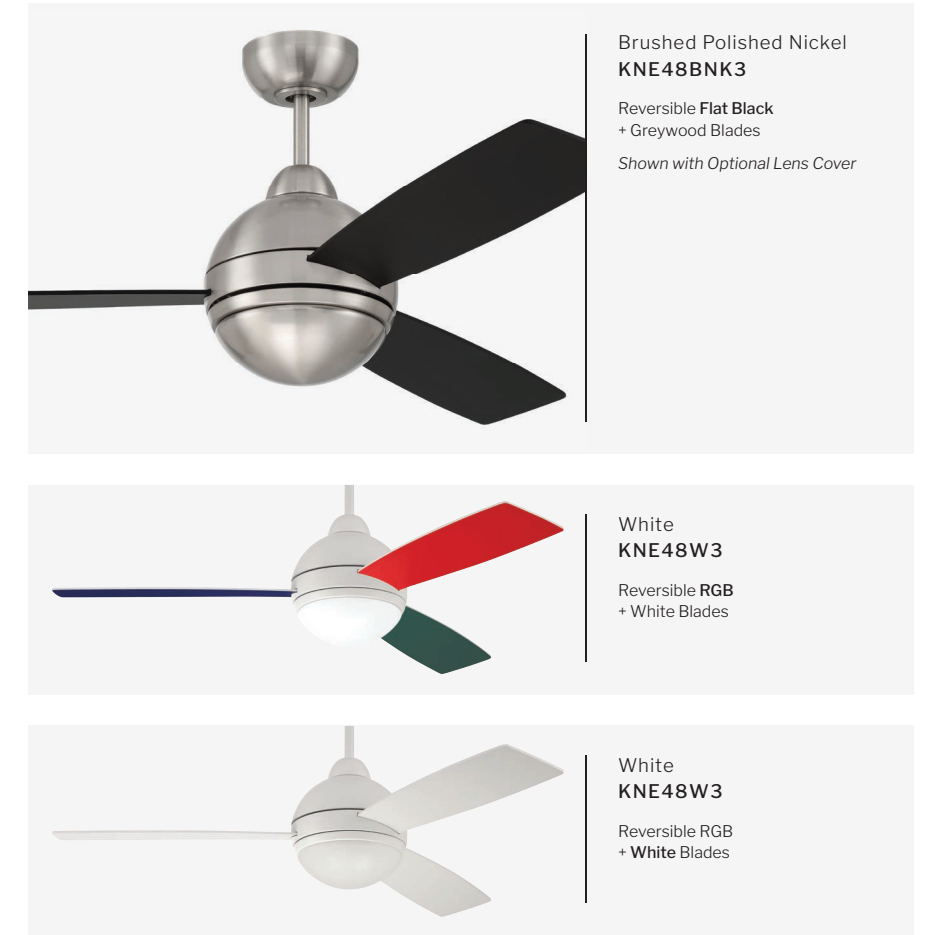

CEILING DROP DIMENSIONS

AC MOTOR

cETLus LISTED

JAB TITLE 24

Brushed Polished Nickel
KNE48BNK3
Reversible Flat Black
+ Greywood Blades
Shown with Optional Lens Cover

White
KNE48W3
Reversible RGB
+ White Blades