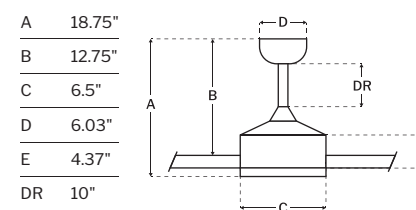

CEILING DROP DIMENSIONS

- SHIPS TO CANADA**
- DC MOTOR**
- DAMP RATED**
- cULus LISTED**
- JAB TITLE 24**

SPECS

Blade Sweep	60"
Number of Blades	3
Blade Pitch	14°
Motor Size (MM)	125x30
Included Control	WIDC-Handheld
Compatible Control Types	Type I
Amps (Hi Speed)	0.43
Watts (Hi Speed)	31.02
Energy Guide Watts	19
Energy Guide CFM	4189
Energy Guide CFM Watts	217
Energy Guide Yearly Energy Cost	5
High Speed (CFM)	5930
Low Speed (CFM)	2217
Carton Size (CU FT)	3.36
Shipping Wt. (lbs)	22.05
UPS Oversized	No