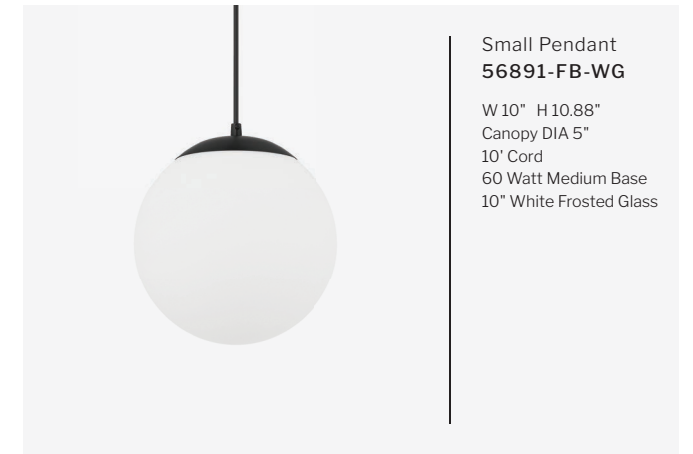

FINISHES

CHROME

FLAT BLACK

SATIN BRASS

Small Pendant
56891-CH

W 10" H 10.88"
Canopy DIA 5"
10' Cord, 10" Clear Glass
60 Watt Medium Base

Small Pendant
56891-FB-WG

W 10" H 10.88"
Canopy DIA 5"
10' Cord
60 Watt Medium Base
10" White Frosted Glass

Medium Pendant
56892-SB

W 11.88" H 12.8"
Canopy DIA 5"
10' Cord
60 Watt Medium Base
11.88" Clear Glass

Medium Pendant
56892-CH-WG

W 11.88" H 12.8"
Canopy DIA 5"
10' Cord
60 Watt Medium Base
11.88" White Frosted Glass