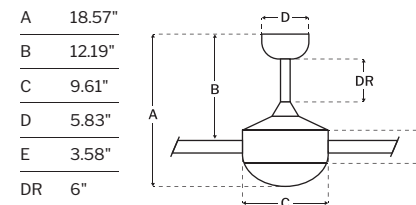

CEILING DROP DIMENSIONS

SPECS

Blade Sweep	52"
Number of Blades	5
Blade Pitch	11.7°
Motor Size (MM)	123x15
Included Control	WIDC-Handheld
Compatible Control Types	Type I
Amps (Hi Speed)	0.4
Watts (Hi Speed)	28.26
Energy Guide Watts	17
Energy Guide CFM	3582
Energy Guide CFM Watts	208
Energy Guide Yearly Energy Cost	5
High Speed (CFM)	5824
Low Speed (CFM)	1041
Carton Size (CU FT)	1.95
Shipping Wt. (lbs)	19.73
UPS Oversized	No

LED SPECS

Bulb CCT	3000K
Bulb Wattage	7
CRI	80
Lumens	2105
Light Kit	Integrated