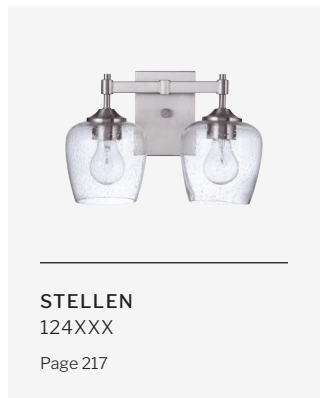

VANITY LIGHTING VISUAL INDEX CONTINUED