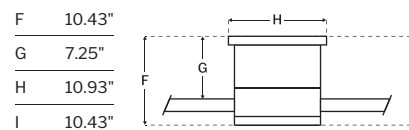

CEILING DROP DIMENSIONS

SPECS

Blade Sweep	44"
Number of Blades	5
Blade Pitch	13°
Motor Size (MM)	153x15
Included Control	ICS Controls
Compatible Control Types	Type H
Amps (Hi Speed)	0.51
Watts (Hi Speed)	60.79
Energy Guide Watts	39
Energy Guide CFM	2910
Energy Guide CFM Watts	74
Energy Guide Yearly Energy Cost	11
High Speed (CFM)	3843
Low Speed (CFM)	1854
Carton Size (CU FT)	2.10
Shipping Wt. (lbs)	20.58
UPS Oversized	No