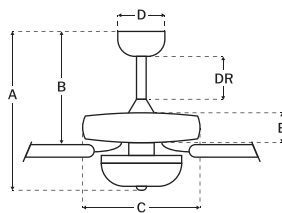

CEILING DROP DIMENSIONS

A	16.73"
B	8.98"
C	11.02"
D	5.12"
E	3.54"
DR	4"

SPECS

Blade Sweep	52"
Number of Blades	5
Blade Pitch	12°
Motor Size (MM)	153x15
Included Control	Pull Chain
Compatible Control Types	A, G, J, S
Amps (Hi Speed)	0.49
Watts (Hi Speed)	59.95
Energy Guide Watts	38
Energy Guide CFM	3001
Energy Guide CFM Watts	79
Energy Guide Yearly Energy Cost	11
High Speed (CFM)	4159
Low Speed (CFM)	1688
Carton Size (CU FT)	2.25
Shipping Wt. (lbs)	20.72
UPS Oversized	No