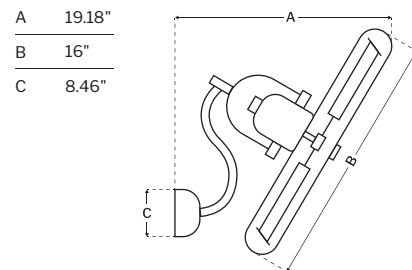

CEILING DROP DIMENSIONS

DAMP RATED   cETLus LISTED