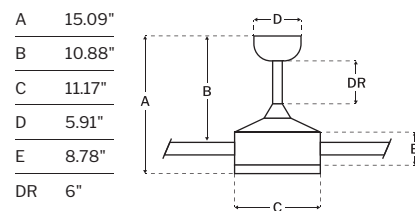

CEILING DROP DIMENSIONS

SPECS

Blade Sweep	52"
Number of Blades	5
Blade Pitch	13°
Motor Size (MM)	172x17
Included Control	ICS Controls
Compatible Control Types	Type H
Amps (Hi Speed)	0.626
Watts (Hi Speed)	74.42
Energy Guide Watts	47
Energy Guide CFM	3481
Energy Guide CFM Watts	73
Energy Guide Yearly Energy Cost	13
High Speed (CFM)	4952
Low Speed (CFM)	1813
Carton Size (CU FT)	2.23
Shipping Wt. (lbs)	24.64
UPS Oversized	No