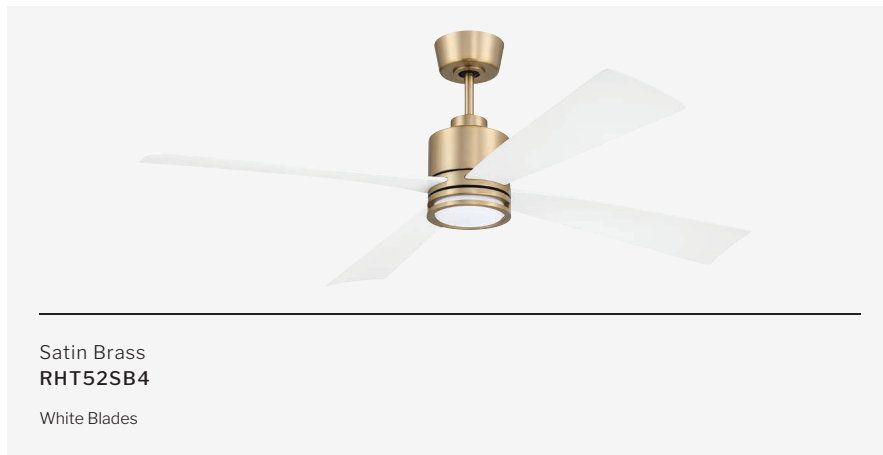

RHETT 52" NEW

FEATURES

- Quiet, 4-Speed Reversible AC Motor
- CM-7W-LED Wall Control Included
- Integrated LED Light Kit Included, 3000K
- Dual-Mount, Flat or Angled Ceilings up to 23°
  See Page 496 for Compatible Slope Mount Adapters
- 6" Downrod Included
- Custom 52" Blades Included
- Flat Black is Damp Rated, Satin Brass is Indoor Rated

CEILING DROP DIMENSIONS

- **DAMP RATED**
- **AC MOTOR** **INTEGRATED LED**
- **SHIPS TO CANADA** **cULus LISTED**

SPECS

Blade Sweep	52"
Number of Blades	4
Blade Pitch	14°
Motor Size (MM)	153x15
Included Control	CM-7W-LED
Compatible Control Types	N/A
Amps (Hi Speed)	0.57
Watts (Hi Speed)	68.84
Energy Guide Watts	40
Energy Guide CFM	3906
Energy Guide CFM Watts	98
Energy Guide Yearly Energy Cost	11
High Speed (CFM)	5968
Low Speed (CFM)	1570
Carton Size (CU FT)	1.28
Shipping Wt. (lbs)	17.64
UPS Oversized	No

LED SPECS

Bulb CCT	3000
Bulb Wattage	18
CRI	80
Lumens	1000
Light Kit	Integrated

FINISH AND BLADE PAIRINGS