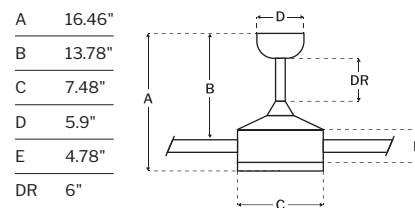

CEILING DROP DIMENSIONS

- ENERGY STAR
- INTEGRATED LED
- cETLus LISTED
- JA8 TITLE 24
- DC MOTOR
- SHIPS TO CANADA

SPECS

Blade Sweep	52"
Number of Blades	4
Blade Pitch	11°
Motor Size (MM)	153x8
Included Control	Pull Chain
Compatible Control Types	N/A
Amps (Hi Speed)	0.36
Watts (Hi Speed)	23.58
Energy Guide Watts	15
Energy Guide CFM	3388
Energy Guide CFM Watts	226
Energy Guide Yearly Energy Cost	4
High Speed (CFM)	4521
Low Speed (CFM)	2104
Carton Size (CU FT)	1.28
Shipping Wt. (lbs)	16
UPS Oversized	No

LED SPECS

Bulb CCT	3000
Bulb Wattage	18
CRI	90
Lumens	1000
Light Kit	Integrated