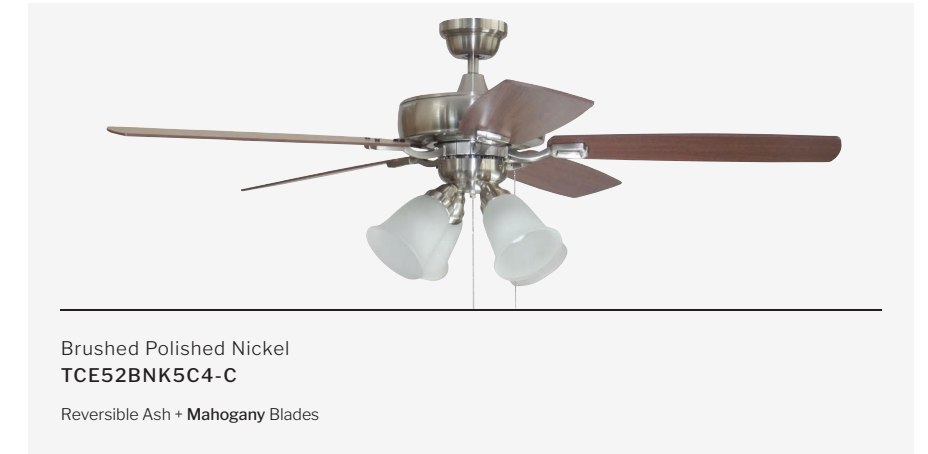

Flat Black
ECF111FB5-FBGW
 Reversible Flat Black
 + Greywood Blades

White
ECF111W5-WWOK
 Reversible White
 + Washed Oak Blades

Brushed Polished Nickel
TCE52BNK5C1-C
Reversible Ash + Mahogany Blades

White
TCE52W5C1-C
Reversible White + Washed Oak Blades