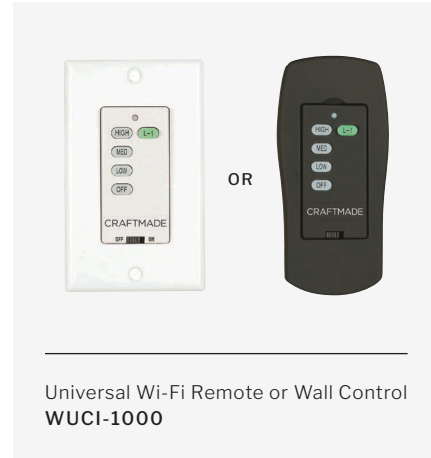

Universal AC Wi-Fi Wall Control
WCFL-1000

TYPE J

Universal Wi-Fi Remote or Wall Control
WUCI-1000

FEATURES

- Universal 3 Speed Fan & Light Control for Most Wi-Fi Enabled AC Motor Fans
  See Page 500 for Detailed Compatibility
- Controls up to 1 AC Motor Fan
- Battery Operated
- Canopy Mounted
  SMA39-XX, SMA180-XX or CMA-XX
  required for sloped ceilings
- Includes:
  1 Transmitter
  1 Intelligent Receiver
  1 23AE 12V Battery
  1 Black Handheld Remote Clamshell
  1 White Wall Plate
  Black, & White Transmitter Faceplates

SPECS

Control Type	Handheld Or Wall Control
Light Control	On/Off & Dimming
Fan Control	3 Speed
Fan Motor Type	AC Motor
Control Frequency	434
Power	Max 1 AC Fan Max 1.5 Amp Fan Max 50 Watts LED Max 300 Watts Incandescent
Finish	Clamshell: BL Wall Plate: W Faceplates: BL, W