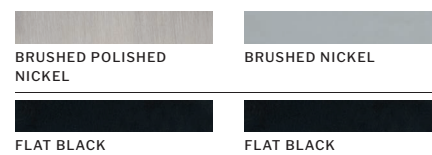

FINISH AND BLADE PAIRINGS

Dual Slide Fan & Light Control
CM-7W-LED