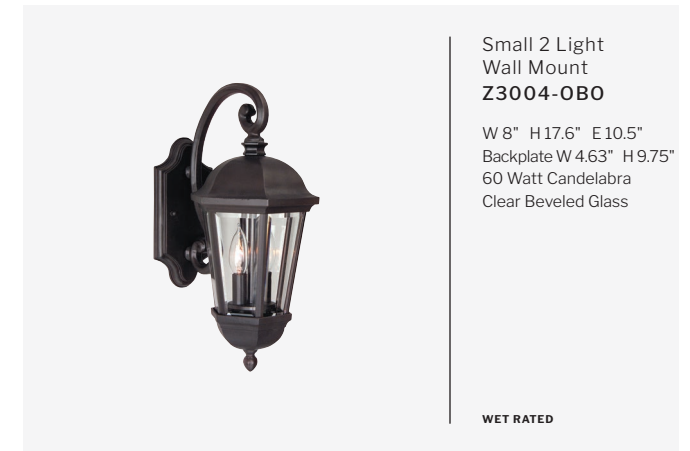

FINISHES

OILED BRONZE

3 Light Pendant
Z3011-OBO

DAMP RATED

W 12" H 23"
Canopy L 4.75" W 5.5"
3' Chain, 10' Cord
60 Watt Candelabra, Clear Beveled Glass

BRITANNIA

FEATURES

- Clear Beveled Glass
- Superior UV Protection Against Fading
Finish Guaranteed for 5 Years
- Wall Mounts are Wet Rated
Pendant is Damp Rated

FINISHES

OILED BRONZE

Small 2 Light Wall Mount
Z3004-OBO

W 8" H 17.6" E 10.5"
Backplate W 4.63" H 9.75"
60 Watt Candelabra
Clear Beveled Glass

WET RATED

Medium 3 Light Wall Mount
Z3014-OBO

W 10" H 22" E 13"
Backplate W 5.38" H 11"
60 Watt Candelabra
Clear Beveled Glass