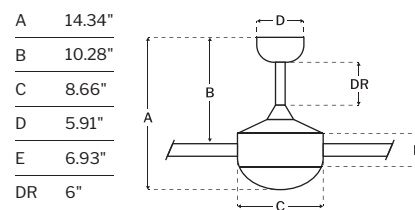

CEILING DROP DIMENSIONS

- **AC MOTOR**
- **DAMP RATED**
- **cETLus LISTED**
- **JAB TITLE 24**
- **SHIPS TO CANADA**

SPECS

Blade Sweep	42"
Number of Blades	4
Blade Pitch	18°
Motor Size (MM)	153x12
Included Control	UCI-2000-2
Compatible Control Types	Types A, G, J
Amps (Hi Speed)	0.42
Watts (Hi Speed)	50.85
Energy Guide Watts	35
Energy Guide CFM	2374
Energy Guide CFM Watts	68
Energy Guide Yearly Energy Cost	10
High Speed (CFM)	2990
Low Speed (CFM)	1573
Carton Size (CU FT)	1.61
Shipping Wt. (lbs)	16.31
UPS Oversized	No

LED SPECS

Bulb CCT	3000K
Bulb Wattage	18
CRI	93
Lumens	910
Light Kit	Included (Opt.)