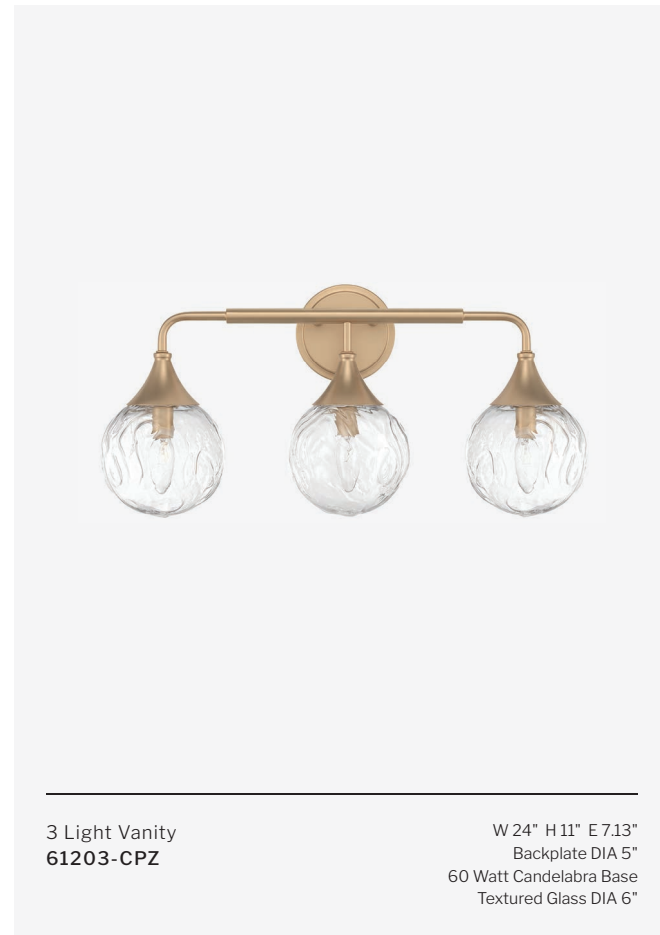

1 Light Sconce
61101-FB

FINISHES

3 Light Vanity
61203-CPZ

W 24" H 11" E 7.13"
Backplate DIA 5"
60 Watt Candelabra Base
Textured Glass DIA 6"