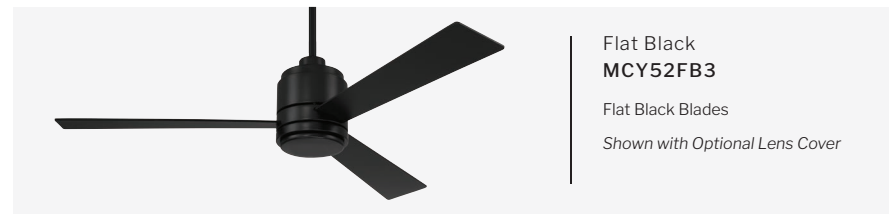

White
MCY52W3
White Blades