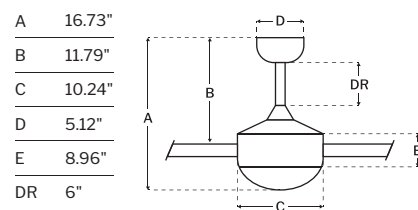

CEILING DROP DIMENSIONS

SHIPS TO CANADA

DC MOTOR cETLus LISTED

ENERGY STAR INTEGRATED LED

LED SPECS

Bulb CCT	3000K
Bulb Wattage	8
CRI	80
Lumens	1221
Light Kit	Integrated