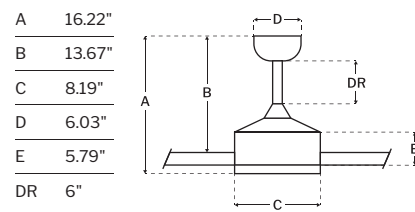

CEILING DROP DIMENSIONS

DC MOTOR   **WET RATED**   **eULus LISTED**
JAB TITLE 24   **SHIPS TO CANADA**

SPECS

Blade Sweep	65"
Number of Blades	6
Blade Pitch	3.5°
Motor Size (MM)	168x25
Included Control	WIDC3
Compatible Control Types	Type I
Amps (Hi Speed)	0.41
Watts (Hi Speed)	31.15
Energy Guide Watts	19
Energy Guide CFM	6604
Energy Guide CFM Watts	339
Energy Guide 1st. Yearly Energy Cost	5
High Speed (CFM)	9665
Low Speed (CFM)	3135
Carton Size (CU FT)	2.52
Shipping Wt. (lbs)	33.29
UPS Oversized	No

LED SPECS

Bulb CCT	3000K
Bulb Wattage	20
CRI	93
Lumens	1308
Light Kit	Included (Opt.)