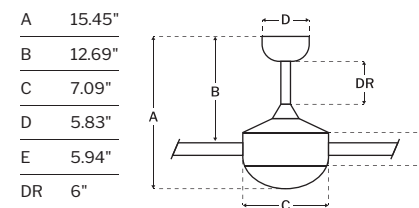

CEILING DROP DIMENSIONS

SPECS

Blade Sweep	72"
Number of Blades	3
Blade Pitch	5° - 16°
Motor Size (MM)	123x30
Included Control	WIDC-CCT
Compatible Control Types	Type M
Amps (Hi Speed)	0.3
Watts (Hi Speed)	22.38
Energy Guide Watts	15
Energy Guide CFM	4113
Energy Guide CFM Watts	277
Energy Guide 1st. Yearly Energy Cost	4
High Speed (CFM)	6023
Low Speed (CFM)	1948
Carton Size (CU FT)	1.94
Shipping Wt. (lbs)	23.17
UPS Oversized	No