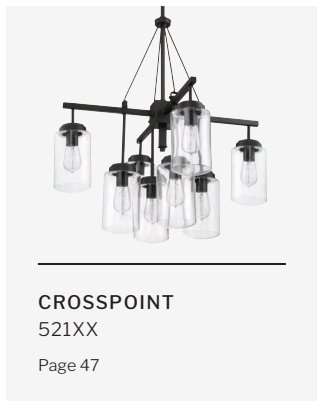

AVANTE GRAND
569XX
Page 50