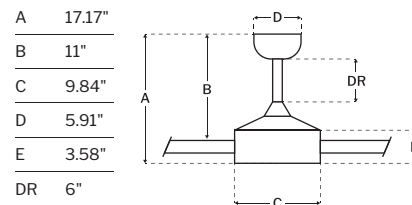

CEILING DROP DIMENSIONS

SPECS

Blade Sweep	52"
Number of Blades	5
Blade Pitch	12°
Motor Size (MM)	100x20
Included Control	WIDC-Handheld
Compatible Control Types	Type I
Amps (Hi Speed)	0.42
Watts (Hi Speed)	29.75
Energy Guide Watts	19
Energy Guide CFM	3011
Energy Guide CFM Watts	160
Energy Guide Yearly Energy Cost	5
High Speed (CFM)	4493
Low Speed (CFM)	1332
Carton Size (CU FT)	1.89
Shipping Wt. (lbs)	17.31
UPS Oversized	No