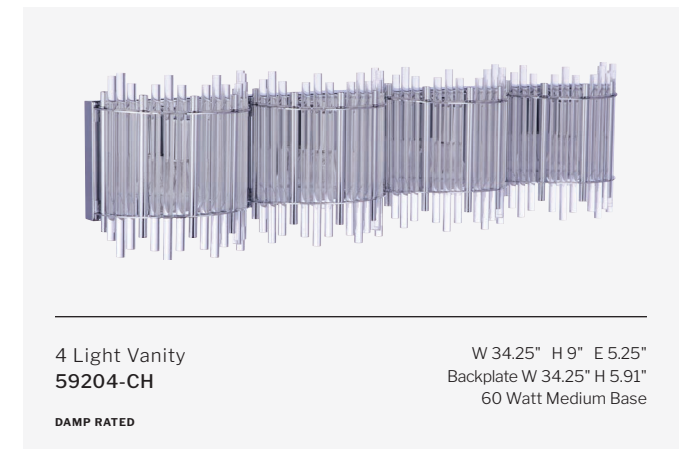

4 Light Vanity
59204-CH

W 34.25" H 9" E 5.25"
Backplate W 34.25" H 5.91"
60 Watt Medium Base

DAMP RATED