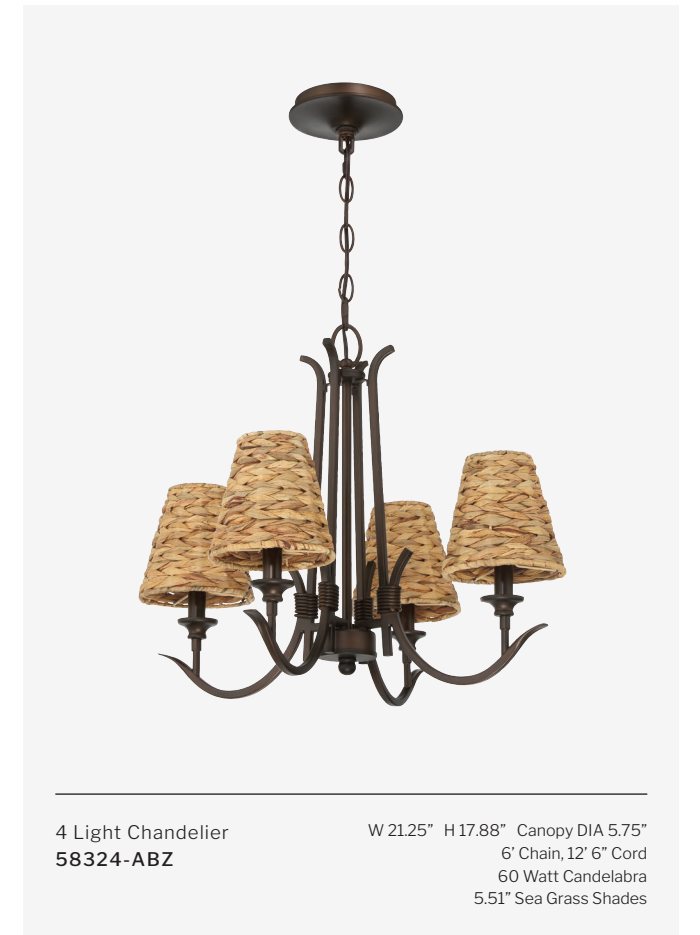

KOKOMO

FEATURES

- Natural Sea Grass Shades
- Indoor Rated

FINISHES

AGED BRONZE BRUSHED

MATTE WHITE

6 Light Chandelier
58326-MWW

W 24" H 21" Canopy DIA 5.75"
6" Chain, 12' 6" Cord
60 Watt Candelabra
5.51" Sea Grass Shades