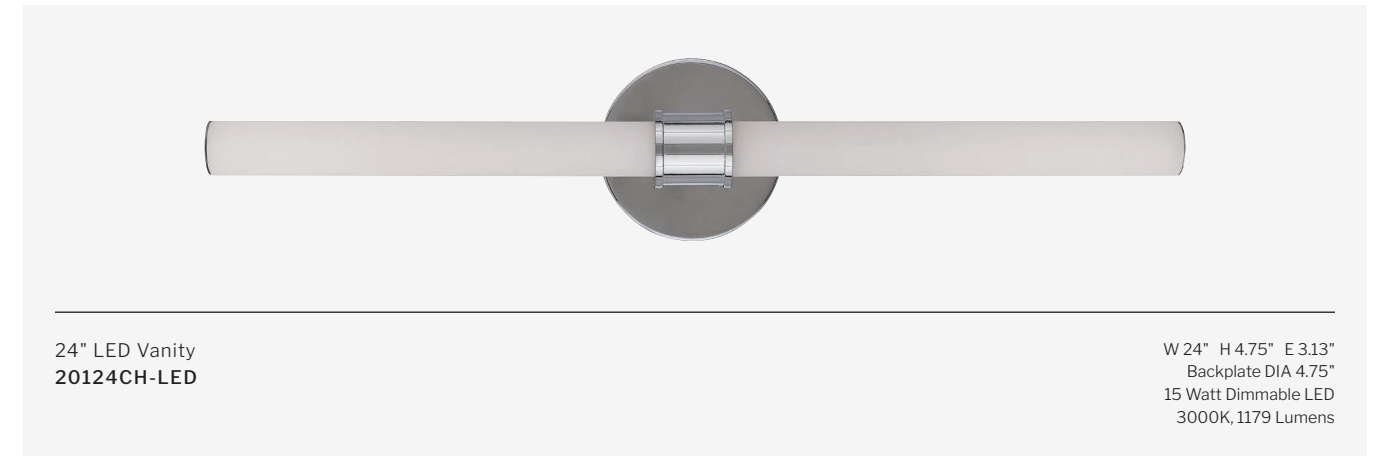

- Horizontal or Vertical Wall Mount
- ADA Compliant
- Damp Rated

FINISHES

LINEAR

FEATURES

- White Frosted Glass
- Horizontal or Vertical Wall Mount
- ADA Compliant
- Damp Rated

FINISHES

ALINA

FEATURES