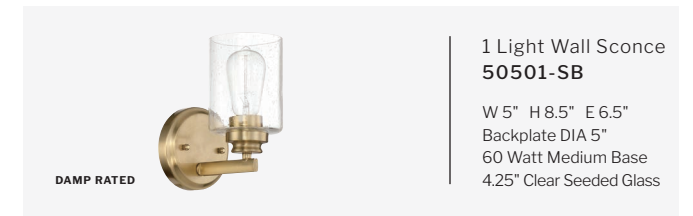

2 Light Vanity
50502-FB-WG

DAMP RATED

W 5" H 8.5" E 6.5"
Backplate DIA 5"
60 Watt Medium Base
4.25" Clear Seeded Glass