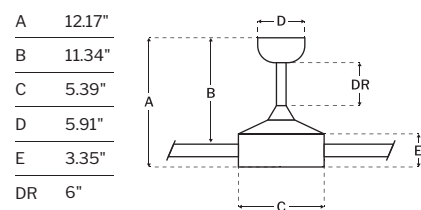

CEILING DROP DIMENSIONS

DC MOTOR

SHIPS TO CANADA

cETLus LISTED