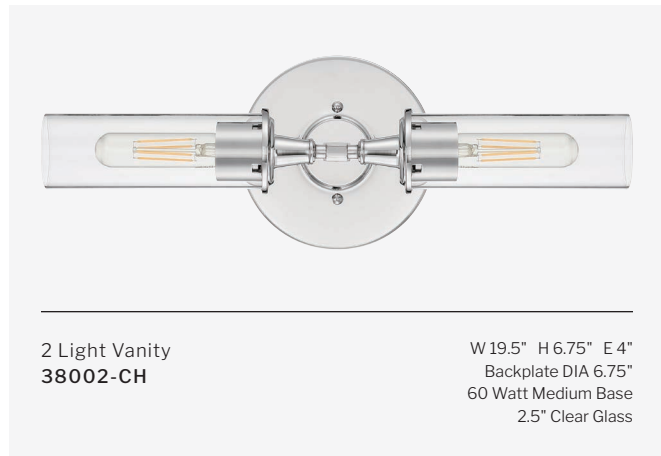

FINISHES

SATIN BRASS

1 Light Mini Pendant
58291-SB

W 8" H 13"
Canopy DIA 5.12"
10' Cord
1 x 6" & 3 x 12" Downrods
60 Watt Medium Base
8" White Linen Drum

MODINA

FEATURES

- Clear Glass Cylinder Shades
- Horizontal or Vertical Wall Mount
- 2 x 6 Watt Dimmable LED Filament Bulbs Included
- Damp Rated