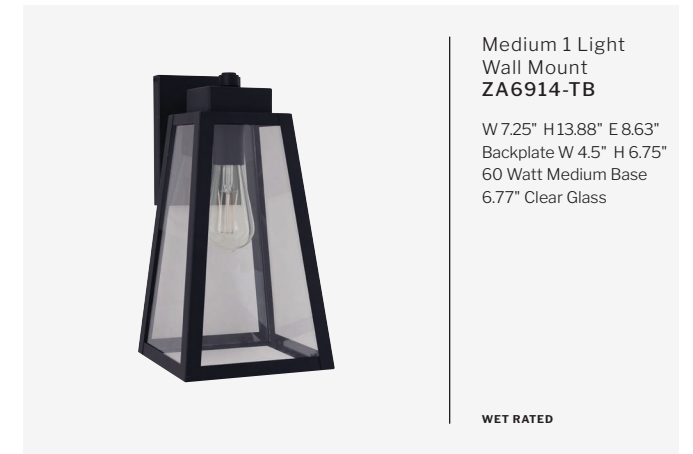

Medium 1 Light
Photocell Wall
Mount
ZA6914-TB-PC

Medium 1 Light
Wall Mount
ZA6914-TB

W 7.25" H 13.88" E 8.63"
Backplate W 4.5" H 6.75"
60 Watt Medium Base
6.77" Clear Glass

WET RATED