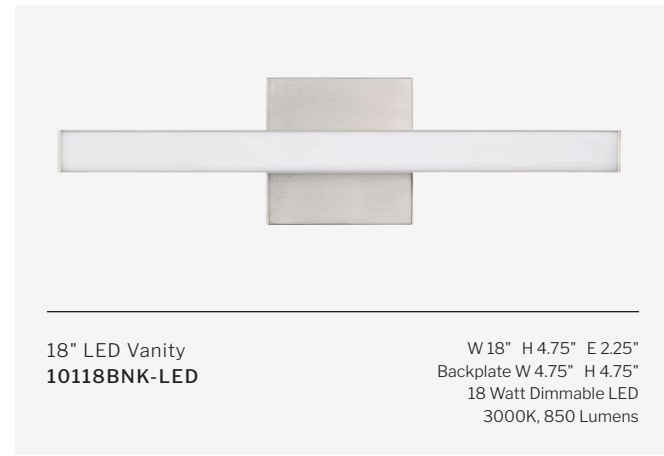

TRIM

FEATURES

- Horizontal or Vertical Wall Mount
- ADA Compliant
- Damp Rated

FINISHES

LINEAR

FEATURES

- White Frosted Glass
- Horizontal or Vertical Wall Mount
- ADA Compliant
- Damp Rated

FINISHES

ALINA

FEATURES

- White Frosted Glass
- Horizontal or Vertical Mount
- ADA Compliant
- Damp Rated

FINISHES

CONTRAST

FEATURES

- Clear Outer Glass & White Frosted Inner Glass
- Horizontal or Vertical Wall Mount
- ADA Compliant
- Damp Rated

FINISHES