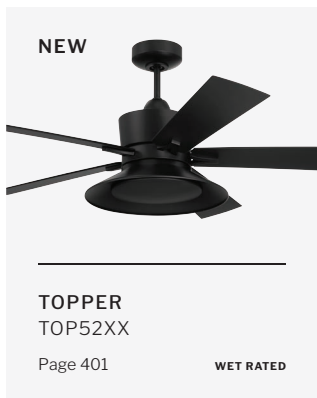

TRANSITIONAL CEILING FANS VISUAL INDEX