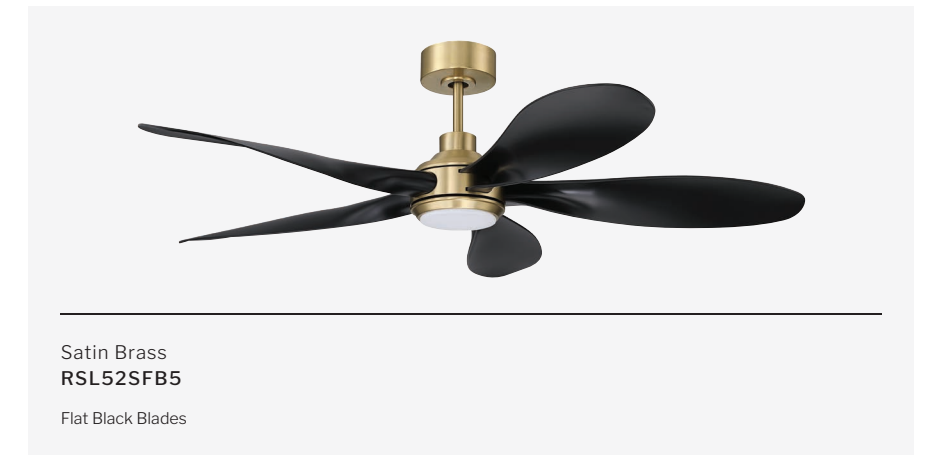

ROSALIE 52" NEW

FEATURES

- Energy Saving, 6-Speed Reversible DC Motor
- Exclusive 2-Wire TSDC-Wall Control Included for Easy Installation
- 20W Multi-CCT LED Light Included
- Dual-Mount, Flat or Angled Ceilings up to 23°
  See Page 496 for Compatible Slope Mount Adapters
- 6" Downrod Included
- Custom Rosalie 52" ABS Blades Included
- Indoor Rated

CEILING DROP DIMENSIONS

- **DAMP RATED**
- **DC MOTOR** **INTEGRATED LED**
- **SHIPS TO CANADA** **cETLus LISTED**

SPECS

Blade Sweep	52"
Number of Blades	5
Blade Pitch	12°
Motor Size (MM)	106x12
Included Control	TSDC-WALL
Compatible Control Types	N/A
Amps (Hi Speed)	0.57
Watts (Hi Speed)	33.7
Energy Guide Watts	21
Energy Guide CFM	3636
Energy Guide CFM Watts	169
Energy Guide Yearly Energy Cost	6
High Speed (CFM)	4802
Low Speed (CFM)	2314
Carton Size (CU FT)	2.5
Shipping Wt. (lbs)	15.4
UPS Oversized	No

LED SPECS

Bulb CCT	3000-5000
Bulb Wattage	20
CRI	82
Lumens	1324
Light Kit	Integrated

FINISH AND BLADE PAIRINGS