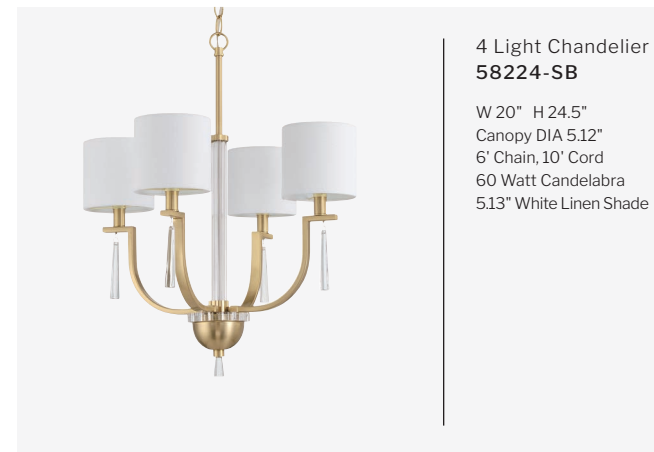

FORTUNA

FEATURES

- Satin Brass with Clear Acrylic Accents & Optional White Linen Shades
- Indoor Rated

FINISHES