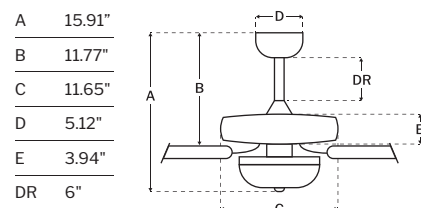

CEILING DROP DIMENSIONS