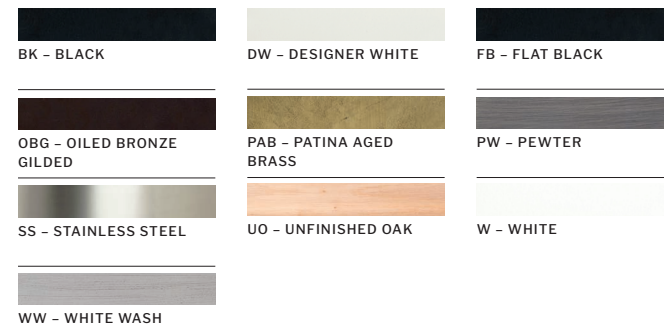

FINISHES

Designer Chime
CH2401-UO
W 6.13" H 8.5" D 2.38"
Vertical or Horizontal Hanging, Paintable
2 Note Chime, T1610 Required, 2 Button Locations
Compatible with most Video Door Bell Systems with T1630