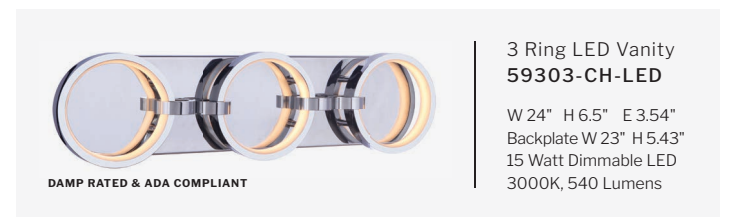

4 Ring LED Vanity
59304-FB-LED

DAMP RATED & ADA COMPLIANT

W 24" H 6.5" E 3.54"
Backplate W 23" H 5.43"
15 Watt Dimmable LED
3000K, 540 Lumens