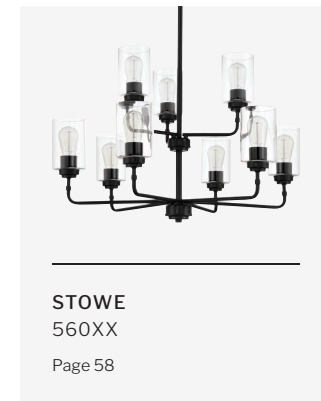

NEW
REFLECTION
612XX
Page 38

TIMARRON
359XX
Page 62