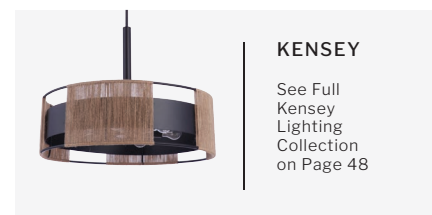

FINISH AND BLADE PAIRINGS

AC MOTOR   cETLus LISTED
INTEGRATED LED   SHIPS TO CANADA