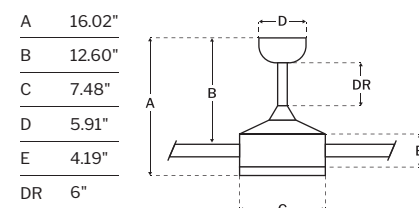

CEILING DROP DIMENSIONS

SPECS

Blade Sweep	52"
Number of Blades	4
Blade Pitch	11°
Motor Size (MM)	153x15
Included Control	Pull Chain
Compatible Control Types	A, G, J, S
Amps (Hi Speed)	0.47
Watts (Hi Speed)	57.25
Energy Guide Watts	37
Energy Guide CFM	3228
Energy Guide CFM Watts	86
Energy Guide Yearly Energy Cost	11
High Speed (CFM)	4334
Low Speed (CFM)	1975
Carton Size (CU FT)	1.24
Shipping Wt. (lbs)	15.54
UPS Oversized	No

LED SPECS

Bulb CCT	3000K
Bulb Wattage	18
CRI	90
Lumens	1000
Light Kit	Included (Opt.)