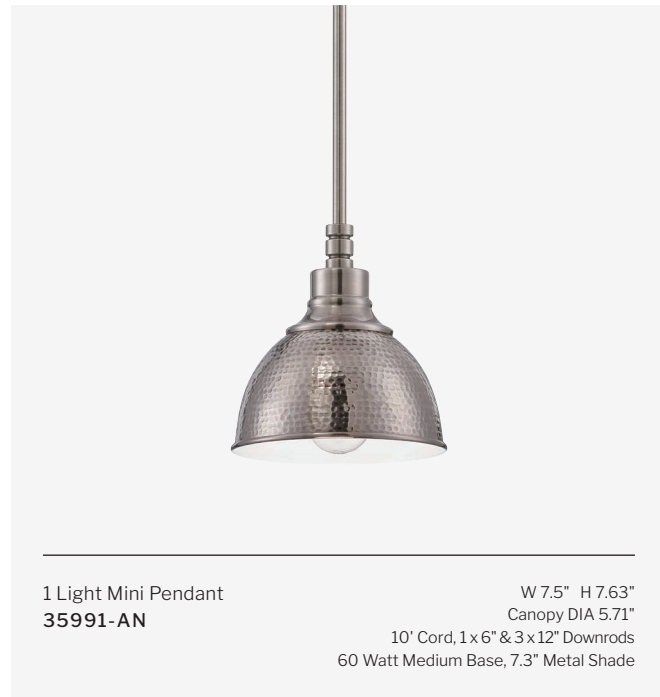

1 Light Large Pendant
35993-LB

W 20" H 17.62"
Canopy DIA 5.71"
6' Chain, 10' Cord
60 Watt Medium Base, 20" Metal Shade

1 Light Wall Sconce
35901-LB

W 7.5" H 9.63" E 9"
Backplate DIA 5.7"
60 Watt Medium Base
7.3" Metal Shade

1 Light Mini Pendant
35991-AN

W 7.5" H 7.63"
Canopy DIA 5.71"
10' Cord, 1x6" & 3x12" Downrods
60 Watt Medium Base, 7.3" Metal Shade

TIMARRON

FEATURES

- Hammered Metal Shade with White Interior
- Additional 12" Downrods Available
  Order 359-Downrod-XX
- Indoor Rated

FINISHES