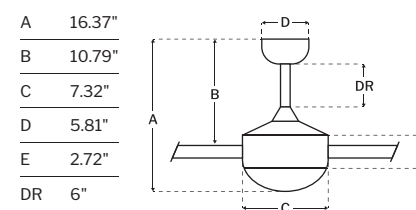

CEILING DROP DIMENSIONS

SHIPS TO CANADA
DC MOTOR   **cETLus LISTED**
INTEGRATED LED   **JAB TITLE 24**

SPECS

Blade Sweep	52"
Number of Blades	5
Blade Pitch	12°
Motor Size (MM)	DC/153x12
Included Control	WIDC-Handheld
Compatible Control Types	Type I
Amps (Hi Speed)	0.46
Watts (Hi Speed)	32.35
Energy Guide Watts	20
Energy Guide CFM	2889
Energy Guide CFM Watts	143
Energy Guide Yearly Energy Cost	6
High Speed (CFM)	4370
Low Speed (CFM)	1210
Carton Size (CU FT)	1.42
Shipping Wt. (lbs)	16.67
UPS Oversized	No

LED SPECS

Bulb CCT	3000K
Bulb Wattage	18
CRI	93
Lumens	1120
Light Kit	Integrated