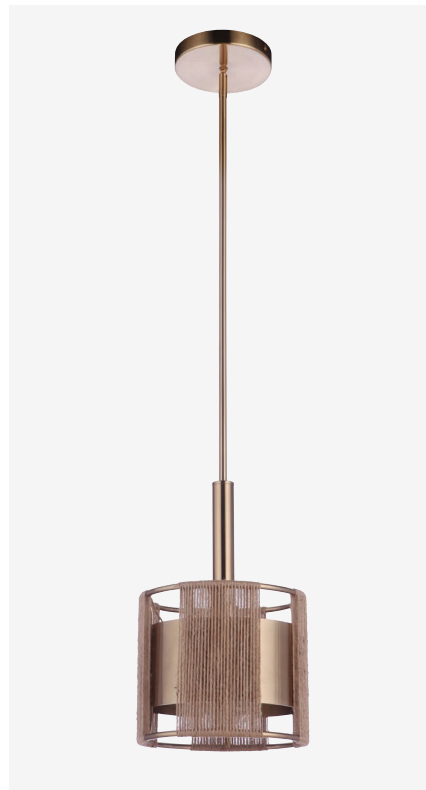

WET RATED

CROSSPOINT

FEATURES

- Clear Glass
- Additional 12" Downrods Available
Order 521-DOWNROD-ESP
- Wet Rated

FINISHES

ESPRESSO

6 Light Pendant
59096-FB

W 24" H 19.13"
Canopy DIA 5.91"
6' 6" Cord, 2 x 6" & 2 x 12" Downrods
60 Watt Medium Base

1 Light Mini Pendant
59091-SB

W 9.13" H 14.75"
Canopy DIA 5.88"
6' 6" Cord, 2 x 6" & 2 x 12" Downrods
60 Watt Medium Base

2 Light Semi Flush
59052-SB

W 14.13" H 8"
Canopy DIA 5.12"
60 Watt Medium Base

1 Light Wall Sconce
59061-FB