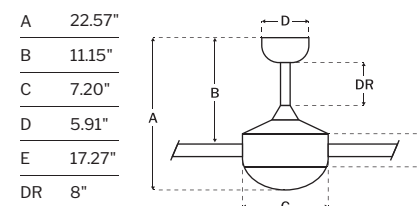

CEILING DROP DIMENSIONS

SPECS

Blade Sweep	56"
Number of Blades	5
Blade Pitch	13.5°
Motor Size (MM)	125x30
Included Control	IDC Controls
Compatible Control Types	Type E
Amps (Hi Speed)	0.46
Watts (Hi Speed)	31.9
Energy Guide Watts	22
Energy Guide CFM	3775
Energy Guide CFM Watts	175
Energy Guide Yearly Energy Cost	6
High Speed (CFM)	5284
Low Speed (CFM)	2065
Carton Size (CU FT)	2.66
Shipping Wt. (lbs)	21.02
UPS Oversized	No

LED SPECS

Bulb CCT	3000K
Bulb Wattage	4
CRI	80
Lumens	1200
Light Kit	Integrated