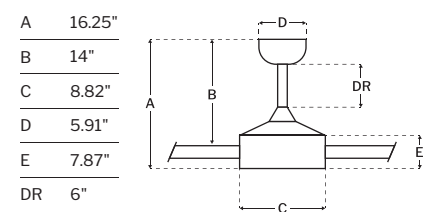

CEILING DROP DIMENSIONS

SHIPS TO CANADA

DC MOTOR   **DAMP RATED**

cETLus LISTED   **JA8 TITLE 24**

SPECS

Blade Sweep	60"
Number of Blades	9
Blade Pitch	13°
Motor Size (MM)	153x16
Included Control	IDC Controls
Compatible Control Types	Type E
Amps (Hi Speed)	0.42
Watts (Hi Speed)	32
Energy Guide Watts	20
Energy Guide CFM	3948
Energy Guide CFM Watts	197
Energy Guide Yearly Energy Cost	6
High Speed (CFM)	5642
Low Speed (CFM)	2028
Carton Size (CU FT)	1.94
Shipping Wt. (lbs)	21.56
UPS Oversized	No

LED SPECS

Bulb CCT	3000K
Bulb Wattage	18
CRI	90
Lumens	967
Light Kit	Included (Opt.)