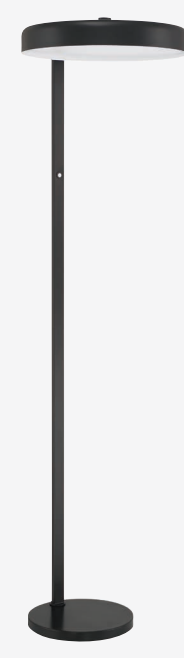

Keeva LED Floor Lamp
87025FB-F

W 14.96" H 57.05"
72" Cord
16 Watt LED, On/Off Dimming Touch Button Control
3000K, 1100 Lumens
Flat Black

NEW