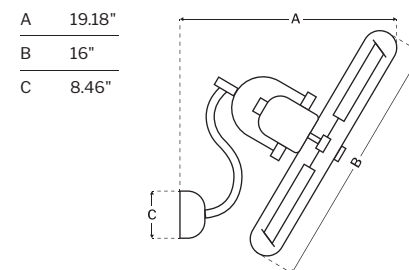

CEILING DROP DIMENSIONS

DAMP RATED   cETLus LISTED