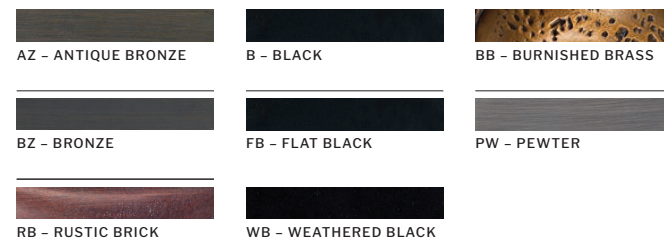

BUTTONS

FEATURES

- LED Illuminated
- Standard 2-Wire Button Installation
- Can be used with all Craftmade Chimes & Most Other Low Voltage Chime Installations

FINISHES