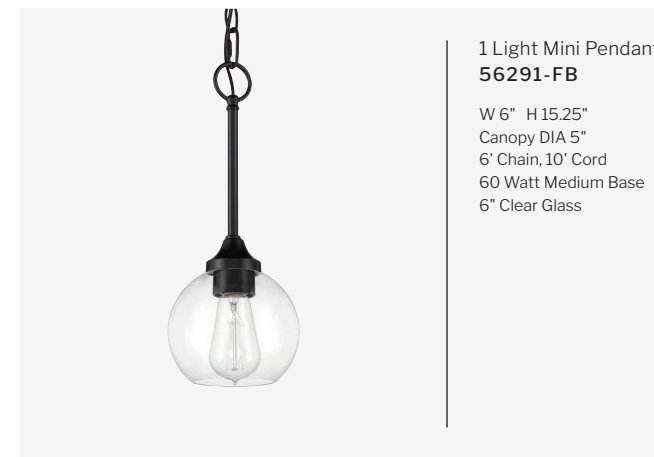

GLENDA

FEATURES

- 6" Clear Glass Globes
- Chandeliers, Semi Flush, & Mini Pendant are Indoor Rated
- Wall Sconce & Vanities are Damp Rated

FINISHES

BRUSHED POLISHED
NICKEL

FLAT BLACK

5 Light Chandelier
56225-FB

W 23.75" H 19.63"
Canopy DIA 5"
6' Chain, 10' Cord
60 Watt Medium Base

3 Light Chandelier
56223-BNK

W 20" H 19.63"
Canopy DIA 5"
6' Chain, 10' Cord
60 Watt Medium Base

1 Light Mini Pendant
56291-FB

W 6" H 15.25"
Canopy DIA 5"
6' Chain, 10' Cord
60 Watt Medium Base
6" Clear Glass