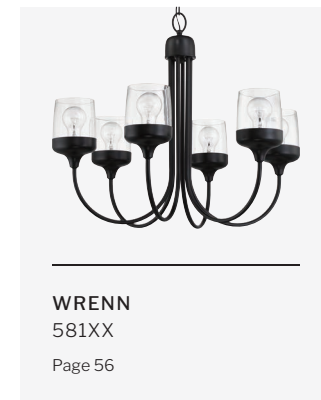

STOWE
560XX
Page 58

WRENN
581XX
Page 56