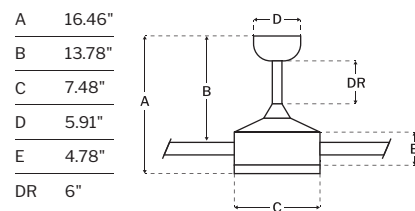

CEILING DROP DIMENSIONS

SPECS

Blade Sweep	42"
Number of Blades	3
Blade Pitch	11°
Motor Size (MM)	153x15
Included Control	CM-7W-LED
Compatible Control Types	Types A, G, & J
Amps (Hi Speed)	0.39
Watts (Hi Speed)	47.35
Energy Guide Watts	29
Energy Guide CFM	2109
Energy Guide CFM Watts	73
Energy Guide Yearly Energy Cost	8
High Speed (CFM)	2961
Low Speed (CFM)	1143
Carton Size (CU FT)	1.28
Shipping Wt. (lbs)	14.99
UPS Oversized	No