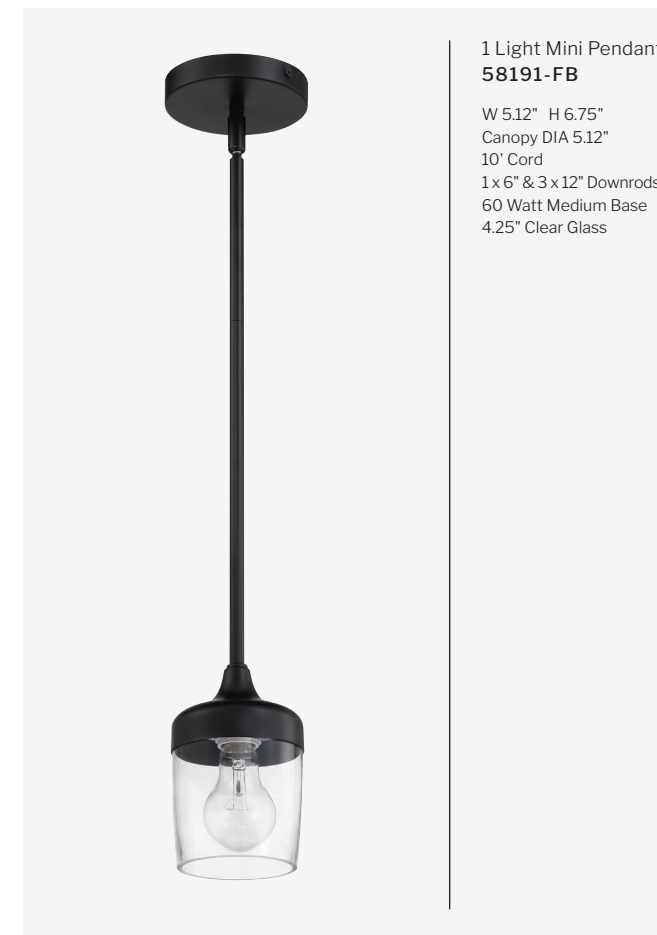

1 Light Mini Pendant
58191-FB

W 5.12" H 6.75"
Canopy DIA 5.12"
10' Cord
1 x 6" & 3 x 12" Downrods
60 Watt Medium Base
4.25" Clear Glass