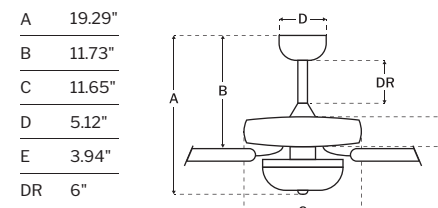

CEILING DROP DIMENSIONS