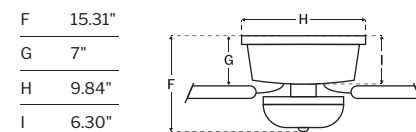

CEILING DROP DIMENSIONS

SPECS

Blade Sweep	52"
Number of Blades	5
Blade Pitch	11.5°
Motor Size (MM)	153x15
Included Control	Pull Chain
Compatible Control Types	A, G, J, S
Amps (Hi Speed)	0.48
Watts (Hi Speed)	58.25
Energy Guide Watts	38
Energy Guide CFM	2330
Energy Guide CFM Watts	62
Energy Guide Yearly Energy Cost	11
High Speed (CFM)	3126
Low Speed (CFM)	1426
Carton Size (CU FT)	1.60
Shipping Wt. (lbs)	17.2
UPS Oversized	No

LED SPECS

Bulb CCT	3000K
Bulb Wattage	9
CRI	80
Lumens	2520
Light Kit	Integrated

INTEGRATED LED
cETLus LISTED AC MOTOR