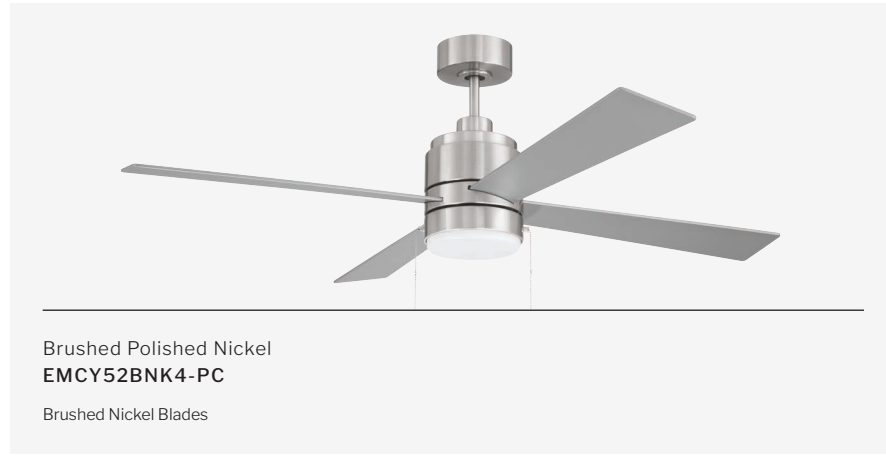

ENERGY STAR McCOY 52" 4 BLADE **NEW**

FEATURES

- Standard Pull Chain Speed Control
- McCoy 52 Blades Included
- Dual Mount, Flat or Angled Ceiling up to 23°
  See Page 496 for Compatible Slope Mount Adapters
- Standard, 3-Speed Reversible DC Motor
- Included Integrated 18W LED Light
- 6 inch Downrod Included
- Energy Star
- Indoor Rated

CEILING DROP DIMENSIONS

- ENERGY STAR
- INTEGRATED LED
- cETLus LISTED
- JA8 TITLE 24
- DC MOTOR
- SHIPS TO CANADA

SPECS

Blade Sweep	52"
Number of Blades	4
Blade Pitch	11°
Motor Size (MM)	153x8
Included Control	Pull Chain
Compatible Control Types	N/A
Amps (Hi Speed)	0.36
Watts (Hi Speed)	23.58
Energy Guide Watts	15
Energy Guide CFM	3388
Energy Guide CFM Watts	226
Energy Guide Yearly Energy Cost	4
High Speed (CFM)	4521
Low Speed (CFM)	2104
Carton Size (CU FT)	1.28
Shipping Wt. (lbs)	16
UPS Oversized	No

LED SPECS

Bulb CCT	3000
Bulb Wattage	18
CRI	90
Lumens	1000
Light Kit	Integrated

FINISH AND BLADE PAIRINGS

BRUSHED POLISHED NICKEL	BRUSHED POLISHED NICKEL
FLAT BLACK	FLAT BLACK
WHITE	WHITE