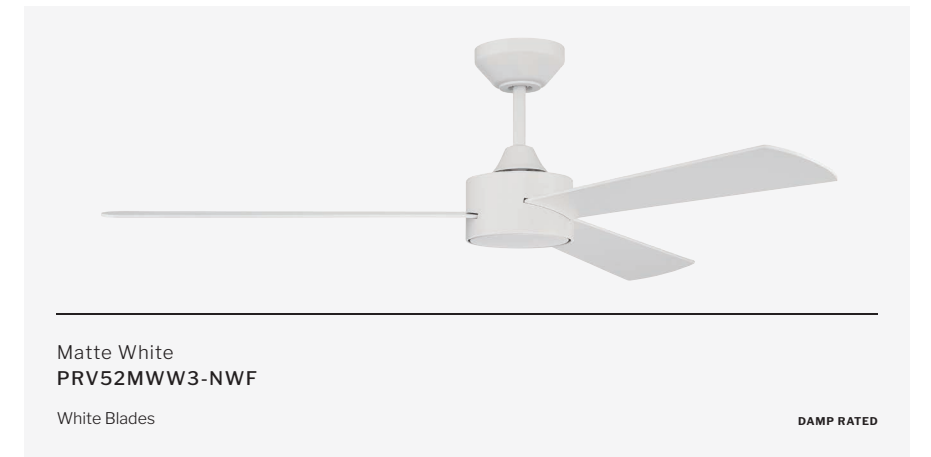

Flat Black
PRV52FB3-NWF
Flat Black Blades

Matte White
PRV52MWW3-NWF
White Blades

DAMP RATED

PROVISION 52"

FEATURES

- Energy Saving, 6-Speed Reversible DC Motor
- Dual Mount, Flat or Angled Ceilings up to 23°
  See Page 496 for Compatible Slope Mount Adapters
- 6" Downrod Included
- Custom Blades Included
- Not Light Kit Adaptable
- WIDC Handheld Control Included
- Damp Rated
- Optional Wi-Fi Enabled Module Available RH790-WIFI (Sold Separately)

CEILING DROP DIMENSIONS

SHIPS TO CANADA DAMP RATED

DC MOTOR cETLus LISTED

SPECS

Blade Sweep	52"
Number of Blades	3
Blade Pitch	12°
Motor Size (MM)	100x20
Included Control	WIDC-Handheld
Compatible Control Types	Type I
Amps (Hi Speed)	0.46
Watts (Hi Speed)	31.55
Energy Guide Watts	20
Energy Guide CFM	2339
Energy Guide CFM Watts	119
Energy Guide Yearly Energy Cost	5
High Speed (CFM)	3563
Low Speed (CFM)	953
Carton Size (CU FT)	1.21
Shipping Wt. (lbs)	10.63
UPS Oversized	No

FINISH AND BLADE PAIRINGS