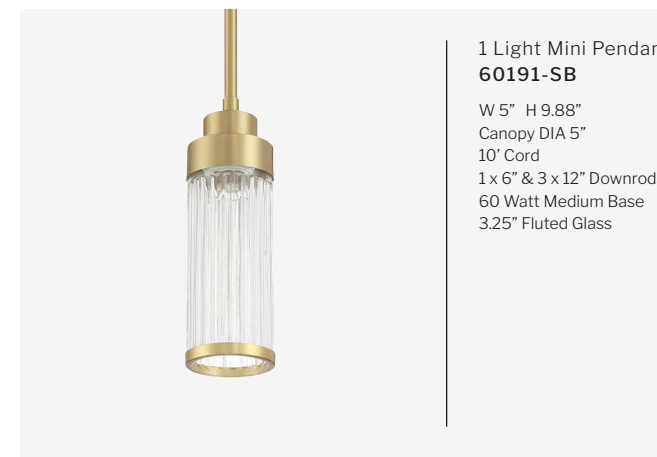

9 Light Chandelier
60129-SB

W 35.88" H 31.5"
6' Chain, 10' Cord, Canopy DIA 5"
60 Watt Candelabra
3.25" Fluted Glass

WHITTLEY

FEATURES

- Fluted Glass
- Indoor Rated

FINISHES

4 Light Chandelier
60124-SB

W 23.75" H 22"
6' Chain, 10' Cord, Canopy DIA 5"
60 Watt Candelabra
3.25" Fluted Glass

6 Light Chandelier
60126-SB

W 29.75" H 25"
6' Chain, 10' Cord, Canopy DIA 5"
60 Watt Candelabra
3.25" Fluted Glass

1 Light Mini Pendant
60191-SB

W 5" H 9.88"
Canopy DIA 5"
10' Cord
1 x 6" & 3 x 12" Downrods
60 Watt Medium Base
3.25" Fluted Glass