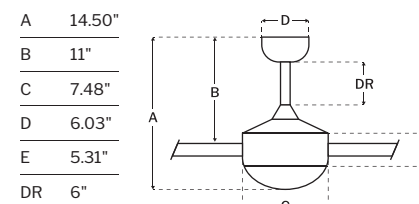

CEILING DROP DIMENSIONS

- SHIPS TO CANADA
- DC MOTOR
- DAMP RATED
- cULus LISTED
- JA8 TITLE 24

SPECS

Blade Sweep	60"
Number of Blades	3
Blade Pitch	15°
Motor Size (MM)	DC/153x15
Included Control	WIDC-Handheld
Compatible Control Types	Type I
Amps (Hi Speed)	0.37
Watts (Hi Speed)	28.82
Energy Guide Watts	18
Energy Guide CFM	5189
Energy Guide CFM Watts	288
Energy Guide Yearly Energy Cost	5
High Speed (CFM)	7535
Low Speed (CFM)	2530
Carton Size (CU FT)	2.85
Shipping Wt. (lbs)	17.86
UPS Oversized	No