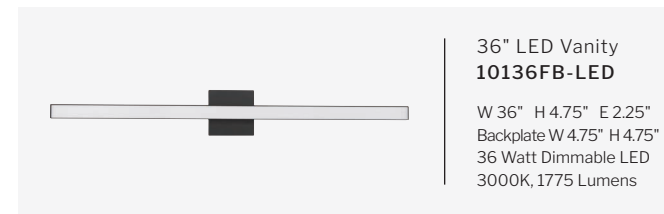

TRIM

FEATURES

- Horizontal or Vertical Wall Mount
- ADA Compliant
- Damp Rated

FINISHES

LINEAR

FEATURES

- White Frosted Glass
- Horizontal or Vertical Wall Mount
- ADA Compliant
- Damp Rated

FINISHES

ALINA

FEATURES

- White Frosted Glass
- Horizontal or Vertical Mount
- ADA Compliant
- Damp Rated

FINISHES

CONTRAST

FEATURES

- Clear Outer Glass & White Frosted Inner Glass
- Horizontal or Vertical Wall Mount
- ADA Compliant
- Damp Rated

FINISHES