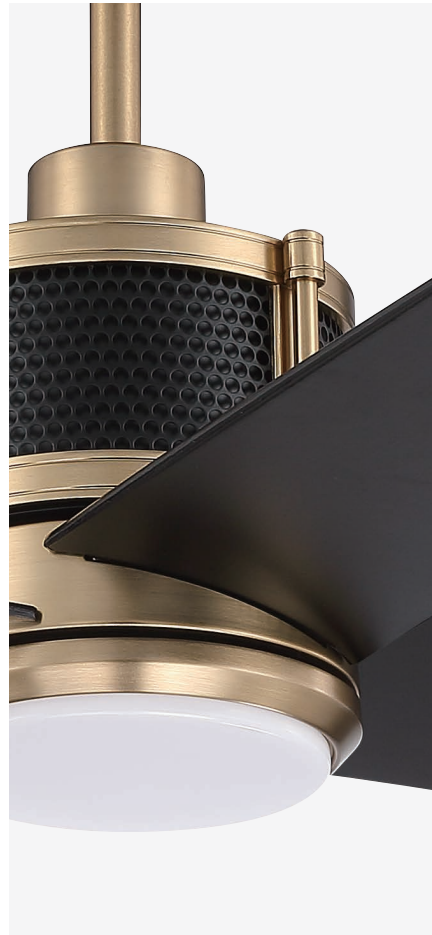

Satin Brass & Flat Black
GRG56SBFB4-NWF

Reversible **Flat Black** + Black Walnut Blades

GREGORY 56"

FEATURES

- Energy Saving, 6-Speed Reversible DC Motor
- Dual Mount, Flat or Angled Ceilings up to 23°
  See Page 496 for Compatible Slope Mount Adapters
- 6" Downrod Included
- Custom Reversible Blades Included
- Optional 18 Watt Dimmable LED Light Kit and Optional Lens Cover Included
- WIDC Handheld Control Included
- Indoor Rated
- Optional Wi-Fi Enabled Module
  Available RH790-WIFI (Sold Separately)

CEILING DROP DIMENSIONS

DC MOTOR
JAB TITLE 24   **cETLus LISTED**

SPECS

Blade Sweep	56"
Number of Blades	4
Blade Pitch	12°
Motor Size (MM)	153x8
Included Control	WIDC-Handheld
Compatible Control Types	Type I
Amps (Hi Speed)	0.47
Watts (Hi Speed)	33.55
Energy Guide Watts	21
Energy Guide CFM	2944
Energy Guide CFM Watts	141
Energy Guide Yearly Energy Cost	6
High Speed (CFM)	4395
Low Speed (CFM)	1300
Carton Size (CU FT)	1.53
Shipping Wt. (lbs)	16.93
UPS Oversized	No

LED SPECS

Bulb CCT	3000K
Bulb Wattage	18
CRI	93
Lumens	958
Light Kit	Optional

FINISH AND BLADE PAIRINGS