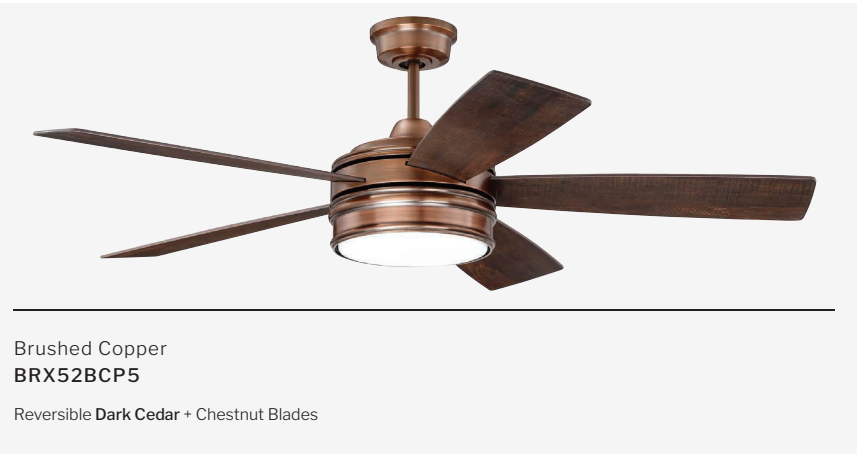

Satin Brass
BRX52SB5
Reversible Flat Black + Mesquite Blades

Shown with Optional Lens Cover

BRAXTON 52"

FEATURES

- Heavy-Duty, 3-Speed Reversible AC Motor
- Dual Mount, Flat or Angled Ceilings up to 23°
  See Page 496 for Compatible Slope Mount Adapters
- 6" Downrod Included
- Custom Reversible Blades Included
- Optional 19 Watt Dimmable LED Light Kit with Optional Lens Cover Included
- ICS Wall & Remote Controls Included
- Indoor Rated

CEILING DROP DIMENSIONS

SPECS

Blade Sweep	52"
Number of Blades	5
Blade Pitch	13°
Motor Size (MM)	172x17
Included Control	ICS Controls
Compatible Control Types	Type H
Amps (Hi Speed)	0.626
Watts (Hi Speed)	74.42
Energy Guide Watts	47
Energy Guide CFM	3481
Energy Guide CFM Watts	73
Energy Guide Yearly Energy Cost	13
High Speed (CFM)	4952
Low Speed (CFM)	1813
Carton Size (CU FT)	2.23
Shipping Wt. (lbs)	24.64
UPS Oversized	No

LED SPECS

Bulb CCT	3000K
Bulb Wattage	19
CRI	90
Lumens	1647
Light Kit	Included (Opt.)

FINISH AND BLADE PAIRINGS

cULus LISTED   **SHIPS TO CANADA**

WINTON 56"

FEATURES

- Energy Saving, 6-Speed Reversible DC Motor
- Dual Mount, Flat or Angled Ceilings up to 23°
  See Page 496 for Compatible Slope Mount Adapters
- 8" Downrod Included
- Custom Blades Included
- Integrated 4 Bulb 4 Watt Dimmable LED Light Kit
- IDC Wall and Remote Controls Included
- Indoor Rated

CEILING DROP DIMENSIONS

SPECS

Blade Sweep	56"
Number of Blades	5
Blade Pitch	13.5°
Motor Size (MM)	125x30
Included Control	IDC Controls
Compatible Control Types	Type E
Amps (Hi Speed)	0.46
Watts (Hi Speed)	31.9
Energy Guide Watts	22
Energy Guide CFM	3775
Energy Guide CFM Watts	175
Energy Guide Yearly Energy Cost	6
High Speed (CFM)	5284
Low Speed (CFM)	2065
Carton Size (CU FT)	2.66
Shipping Wt. (lbs)	21.02
UPS Oversized	No

LED SPECS