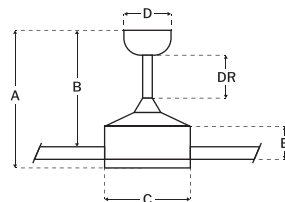

CEILING DROP DIMENSIONS

A - 4"	13.59"
A - 6"	16.33"
B - 4"	10.32"
B - 6"	12.24"
C	8.03"
D	5.98"
E	4.53"
DR	4" & 6"

WET RATED cETLus LISTED
JAB TITLE 24 SHIPS TO CANADA

SPECS

Blade Sweep	60"
Number of Blades	3
Blade Pitch	6.5°
Motor Size (MM)	188x18
Included Control	ICS Controls
Compatible Control Types	Type H
Amps (Hi Speed)	0.55
Watts (Hi Speed)	65.8
Energy Guide Watts	42
Energy Guide CFM	3935
Energy Guide CFM Watts	94
Energy Guide Yearly Energy Cost	12
High Speed (CFM)	5579
Low Speed (CFM)	2072
Carton Size (CU FT)	2.06
Shipping Wt. (lbs)	22.93
UPS Oversized	No