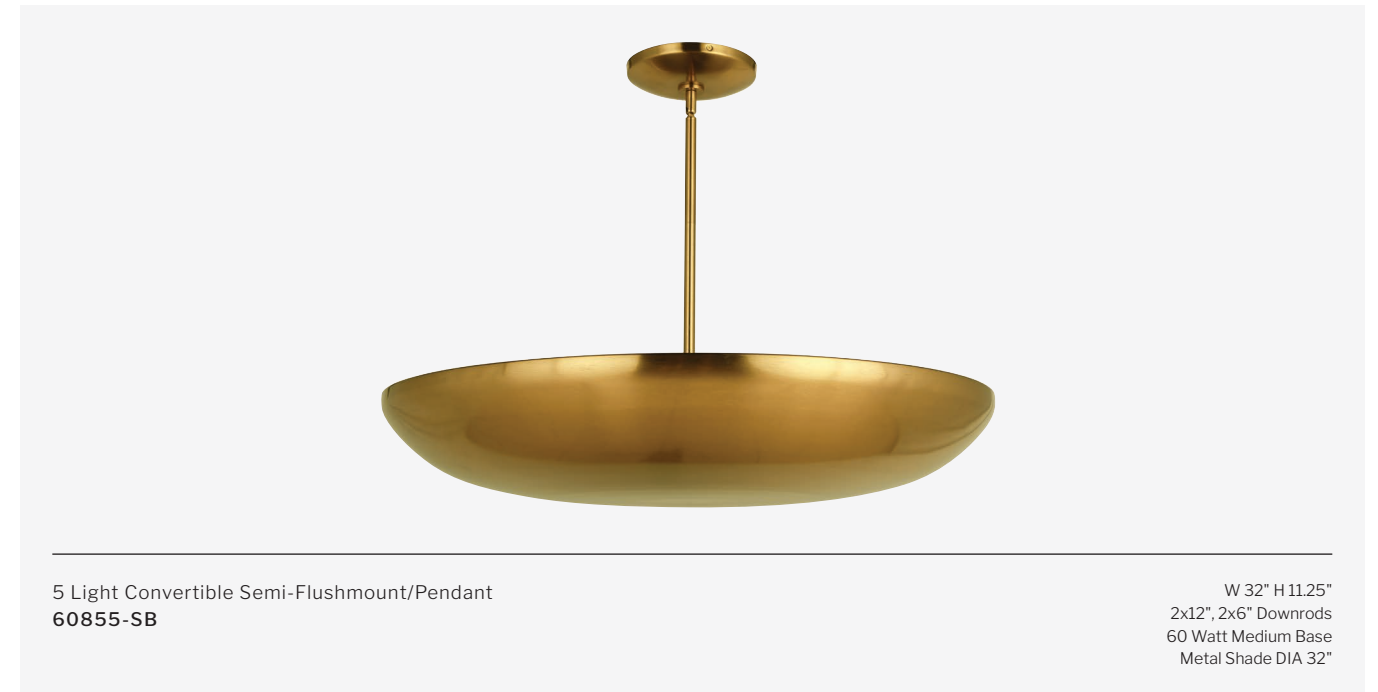

REFLECTION ^{NEW}

FEATURES

- Up or Down Mount 3 Light Vanity
- Candelabra T Bulbs (Not Included)
  Recommended for Chandelier
- Pendants and Chandelier are Indoor Rated,
  3 Light Vanity is Damp Rated

FINISHES

ISABEL ^{NEW}

FEATURES

- Indoor Rated

FINISHES