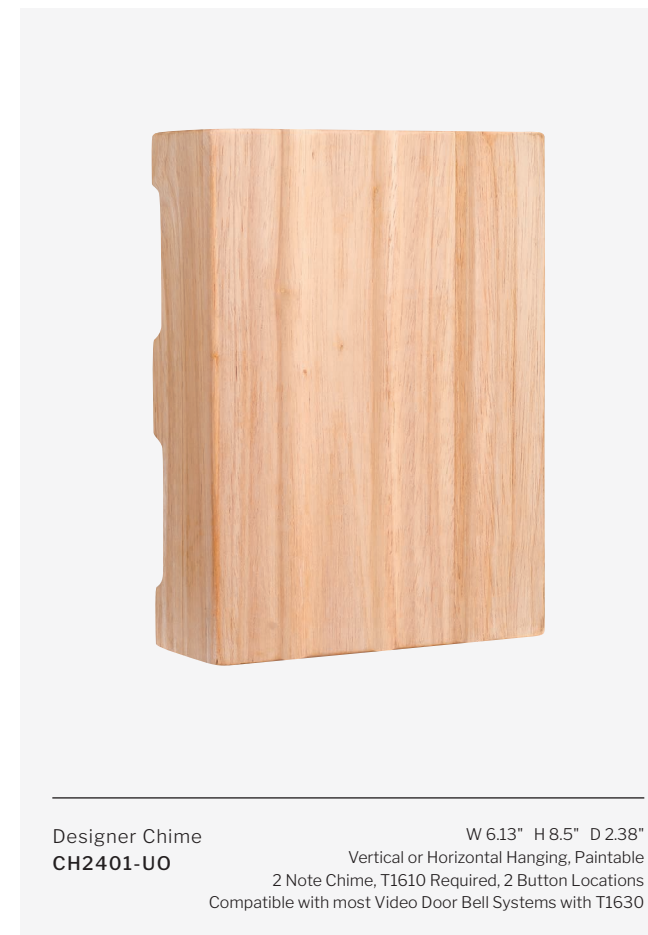

Designer Chime
CBR-W
W 5.5" H 8.25" D 2.38"
Vertical or Horizontal Hanging
2 Note Chime, T1610 Required, 2 Button Locations
Compatible with most Video Door Bell Systems with T1630

FINISHES

Designer Chime
CH2401-UO
W 6.13" H 8.5" D 2.38"
Vertical or Horizontal Hanging, Paintable
2 Note Chime, T1610 Required, 2 Button Locations
Compatible with most Video Door Bell Systems with T1630