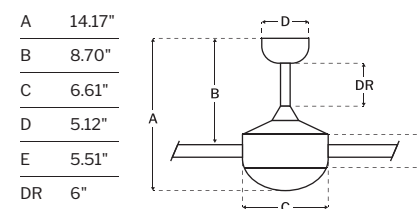

CEILING DROP DIMENSIONS

AC MOTOR **DAMP RATED** **cETLus LISTED**
INTEGRATED LED **JAS TITLE 24**

SPECS

Blade Sweep	24"
Number of Blades	6
Blade Pitch	25°
Motor Size (MM)	153x12
Included Control	Pull Chain
Compatible Control Types	Types A, G, & J
Amps (Hi Speed)	0.22
Watts (Hi Speed)	25.8
Energy Guide Watts	18
Energy Guide CFM	984
Energy Guide CFM Watts	56
Energy Guide Yearly Energy Cost	5
High Speed (CFM)	1308
Low Speed (CFM)	617
Carton Size (CU FT)	0.87
Shipping Wt. (lbs)	12.79
UPS Oversized	No

LED SPECS

Bulb CCT	3000K
Bulb Wattage	12
CRI	90
Lumens	439
Light Kit	Integrated

FINISH AND BLADE PAIRINGS

BRUSHED POLISHED NICKEL	BRUSHED NICKEL
FLAT BLACK	FLAT BLACK
WHITE	WHITE