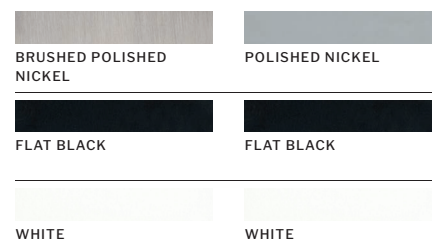

FINISH AND BLADE PAIRINGS