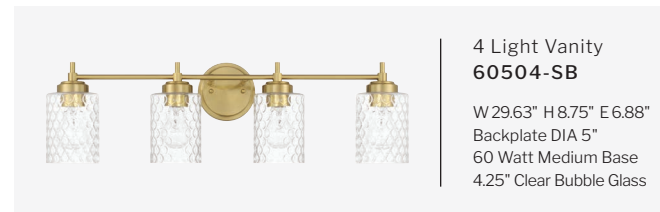

FINISHES

CLAIRE

FEATURES

- Clear Bubble Glass
- Up or Down Wall Mount
- See Full Claire Collection on Page 86
- Damp Rated

FINISHES

CONNELL

FEATURES

- Clear Glass
- Up or Down Wall Mount
- See Full Connell Collection on Page 90
- Damp Rated