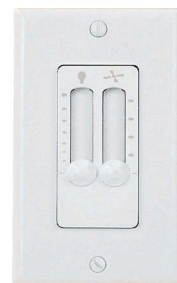

FINISH AND BLADE PAIRINGS

FLAT BLACK	FLAT BLACK
SATIN BRASS	FLAT BLACK
WHITE	WHITE
BRUSHED POLISHED NICKEL	BRUSHED POLISHED NICKEL

Dual Slide Fan & Light Control (Included)
CM-7W-LED

INTEGRATED LED AC MOTOR
cULus LISTED SHIPS TO CANADA