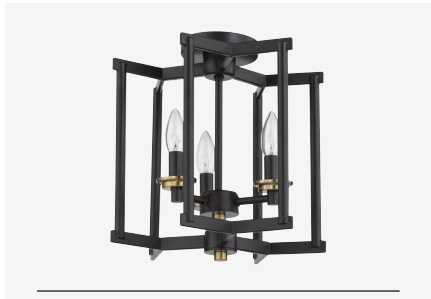

Avante Grand
3 Light Convertible
56953-FBSB
W 11.25" H 14.25"
Canopy DIA 5"
60 Watt Candelabra
Full Collection on Page 50
Finishes Available: FBSB

Elliot
3 Light Flushmount
55383-BNK
W 13" H 6.13"
Canopy DIA 13"
60 Watt Medium Base
Full Collection on Page 63
Finishes Available: BNK, FB, & SB