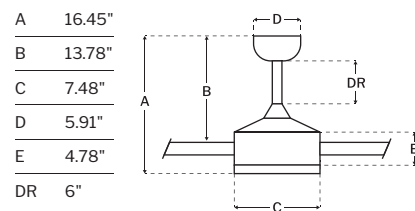

CEILING DROP DIMENSIONS

AC MOTOR SHIPS TO CANADA
cETLus LISTED JAB TITLE 24

SPECS

Blade Sweep	52"
Number of Blades	3
Blade Pitch	11°
Motor Size (MM)	153x15
Included Control	CM-7W-LED
Compatible Control Types	Types A, G, & J
Amps (Hi Speed)	0.46
Watts (Hi Speed)	56.15
Energy Guide Watts	34
Energy Guide CFM	2568
Energy Guide CFM Watts	76
Energy Guide Yearly Energy Cost	9
High Speed (CFM)	3753
Low Speed (CFM)	1224
Carton Size (CU FT)	1.28
Shipping Wt. (lbs)	15.98
UPS Oversized	No