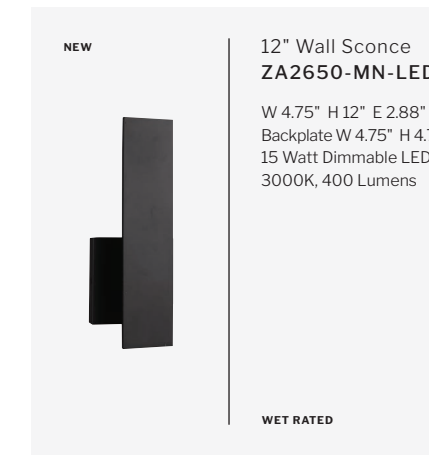

Large LED Wall Mount
ZA6722-MN-LED
W 5.2" H 21" E 3.88"
Backplate L 4.8" H 20.63"
20 Watt Dimmable LED
3000K, 244 Lumens
WET RATED

NOOK

FEATURES

- Superior UV Protection Against Fading
Finish Guaranteed for 5 Years
- ADA Compliant
- Wet Rated
- Dimmable

FINISHES

48" LED Wall Mount
ZA2640-MN-LED
W 4.75" H 48" E 3.13"
Backplate W 4.75" H 5.88"
66 Watt Dimmable LED
3000K, 3076 Lumens
WET RATED

RENS

FEATURES

- Superior UV Protection Against Fading
Finish Guaranteed for 5 Years
- ADA Compliant
- Wet Rated
- Dimmable
- Up or Down Mount Wall Sconces

FINISHES

Small LED Wall Mount
ZA2600-MN-LED
W 4.75" H 16" E 2.88"
Backplate W 4.75" H 4.75"
20 Watt Dimmable LED
3000K, 1000 Lumens
WET RATED

Medium LED Wall Mount
ZA2610-MN-LED
W 4.75" H 19.63" E 2.88"
Backplate W 4.75" H 5.75"
30 Watt Dimmable LED
3000K, 1500 Lumens
WET RATED

Large LED Wall Mount
ZA2620-MN-LED
W 4.75" H 24" E 2.88"
Backplate W 4.75" H 6"
40 Watt Dimmable LED
3000K, 2000 Lumens
WET RATED

32" LED Wall Mount
ZA2630-MN-LED
W 4.75" H 32" E 3.13"
Backplate W 4.75" H 5.88"
51 Watt Dimmable LED
3000K, 2954 Lumens
WET RATED