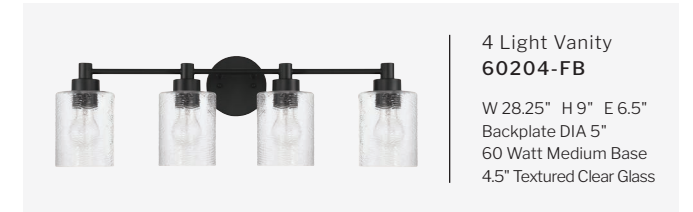

CLARK

FEATURES

- Clear Glass
- Up or Down Wall Mount
- Damp Rated

FINISHES

LYNDSEY

FEATURES

- Textured Clear Glass
- Up or Down Wall Mount
- See Full Lyndsey Collection on Page 44
- Damp Rated

FINISHES

CLAIRE

FEATURES

- Clear Bubble Glass
- Up or Down Wall Mount
- See Full Claire Collection on Page 86
- Damp Rated

FINISHES

CONNELL

FEATURES

- Clear Glass
- Up or Down Wall Mount
- See Full Connell Collection on Page 90
- Damp Rated

FINISHES