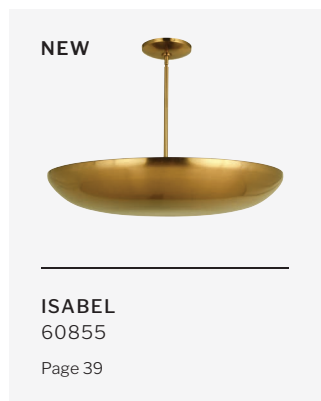

ELLIOT
553XX
Page 63

NEW
KEIRA
613XX
Page 42

Blake
Page 40

NEW
ISABEL
60855
Page 39