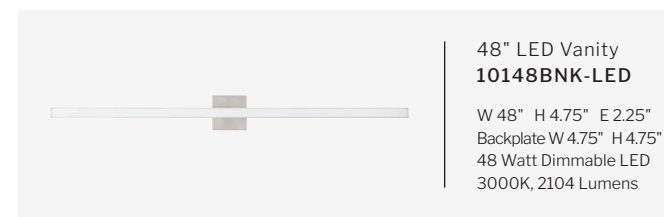

TRIM

FEATURES

- Horizontal or Vertical Wall Mount
- ADA Compliant
- Damp Rated

FINISHES

LINEAR

FEATURES

- White Frosted Glass
- Horizontal or Vertical Wall Mount
- ADA Compliant
- Damp Rated

FINISHES

ALINA

FEATURES

- White Frosted Glass
- Horizontal or Vertical Mount
- ADA Compliant
- Damp Rated

FINISHES

CONTRAST

FEATURES

- Clear Outer Glass & White Frosted Inner Glass
- Horizontal or Vertical Wall Mount
- ADA Compliant
- Damp Rated

FINISHES