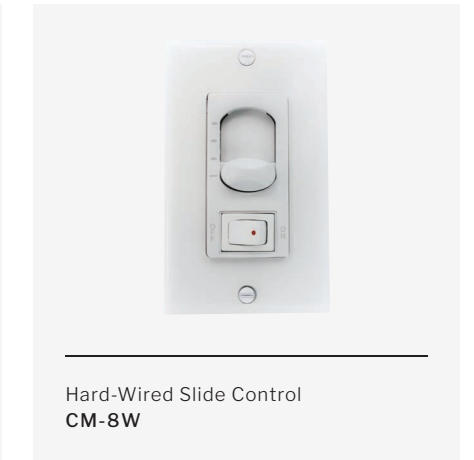

Hard-Wired Slide Control
CM-8W

FEATURES

- Hard-Wired 3 Speed Slide On/Off Light Wall Control for Most AC Motor Fans
  See Page 500 for Detailed Compatibility
- Controls up to 1 AC Motor Fan
- Includes:
  1 Hard-Wired Wall Control
  1 White Control Faceplate

SPECS

Control Type	Hard-Wired Wall Control	
Light Control	On/Off	
Fan Control	3 Speed	
3 Way	No	
Fan Motor Type	AC Motor	
Power	Max 1 AC Fan Max 1.25 Amp Fan Max 300 Watts LED Max 500 Watts Incandescent	
Finish	Faceplate:	W