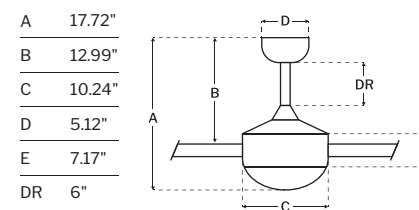

CEILING DROP DIMENSIONS

AC MOTOR   **SHIPS TO CANADA**
cETLus LISTED   **INTEGRATED LED**