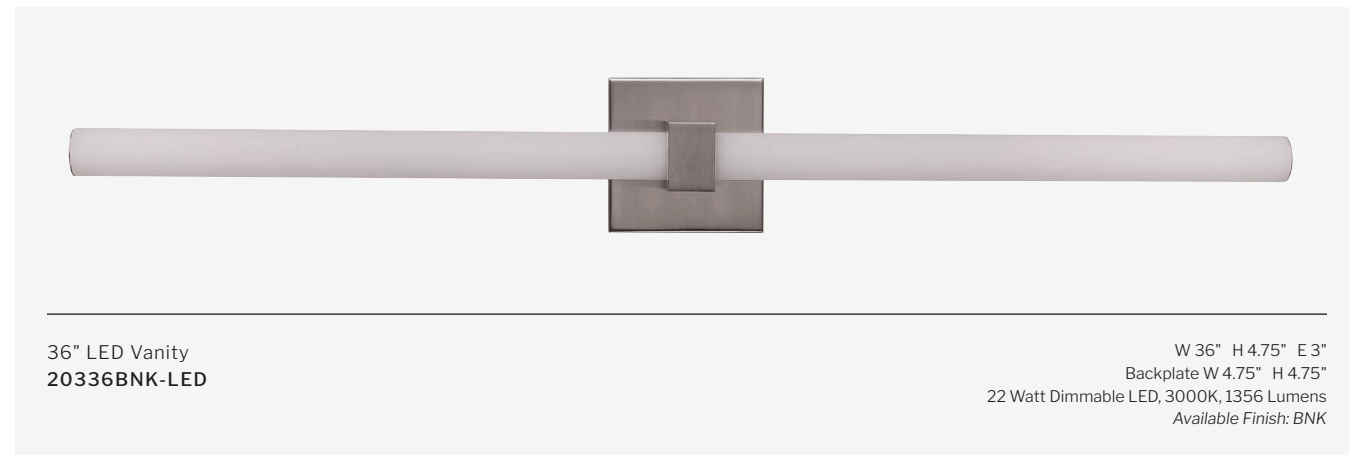

- Horizontal or Vertical Wall Mount
- ADA Compliant
- Damp Rated

FINISHES

LINEAR

FEATURES

- White Frosted Glass
- Horizontal or Vertical Wall Mount
- ADA Compliant
- Damp Rated

FINISHES

ALINA

FEATURES