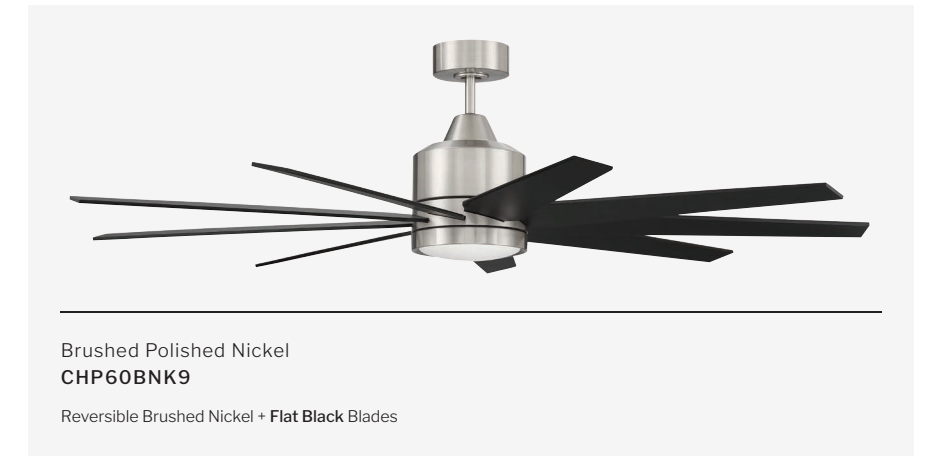

CHAMPION 60"

FEATURES

- Energy Saving, 6-Speed Reversible DC Motor
- Dual Mount, Flat or Angled Ceilings up to 23°
See Page 496 for Compatible Slope Mount Adapters
- 6" Downrod Included
- Custom Reversible Blades Included
- Optional 18 Watt Dimmable LED Light Kit and Optional Lens Cover Included
- IDC Wall and Remote Controls Included
- FB & MWW Finishes are Damp Rated
BNK Finish is Indoor Rated