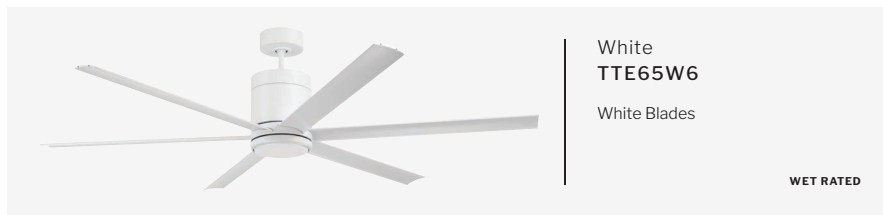

TATE 65"

FEATURES

- Energy Saving, 6-Speed Reversible DC Motor
- Downrod Mount, Flat Ceilings
  See Page 496 for Compatible Slope Mount Adapters
- 6" Downrod Included
- Custom Blades Included
- Optional 20 Watt Dimmable LED Light Kit and Optional Lens Cover Included
- WIDC3-Handheld Control Included
- BNK Finish is Indoor Rated
  FB & W Finishes are Wet Rated