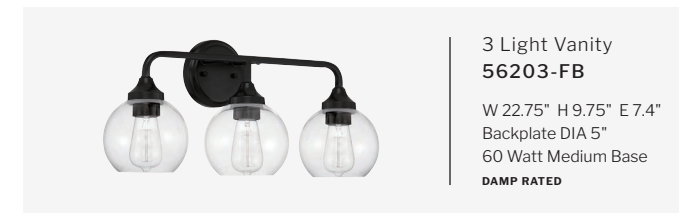

4 Light Vanity
56204-BNK

W 22.75" H 9.75" E 7.4"
Backplate DIA 5"
60 Watt Medium Base
DAMP RATED