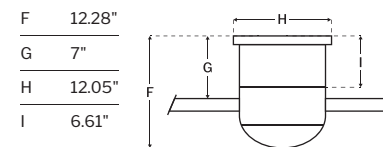

CEILING DROP DIMENSIONS

AC MOTOR **SHIPS TO CANADA**

cETLus LISTED **INTEGRATED LED**

SPECS

Blade Sweep	52"
Number of Blades	5
Blade Pitch	12°
Motor Size (MM)	153x15
Included Control	Pull Chain
Compatible Control Types	Type G
Amps (Hi Speed)	0.45
Watts (Hi Speed)	54.45
Energy Guide Watts	36
Energy Guide CFM	2476
Energy Guide CFM Watts	69
Energy Guide Yearly Energy Cost	10
High Speed (CFM)	3237
Low Speed (CFM)	1613
Carton Size (CU FT)	3.53
Shipping Wt. (lbs)	23.59
UPS Oversized	No

LED SPECS

Bulb CCT	3000K
Bulb Wattage	4
CRI	84
Lumens	750
Light Kit	Integrated