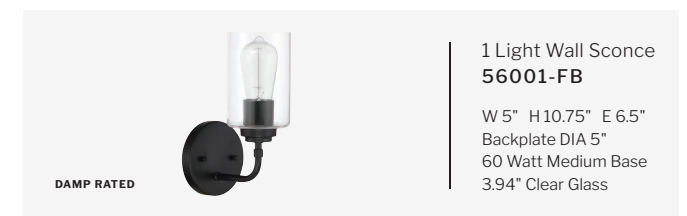

2 Light Vanity
56002-BNK

DAMP RATED

W 5" H 10.75" E 6.5"
Backplate DIA 5"
60 Watt Medium Base
3.94" Clear Glass