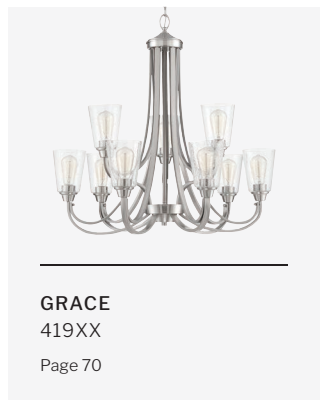

DANBURY
367XX
Page 60