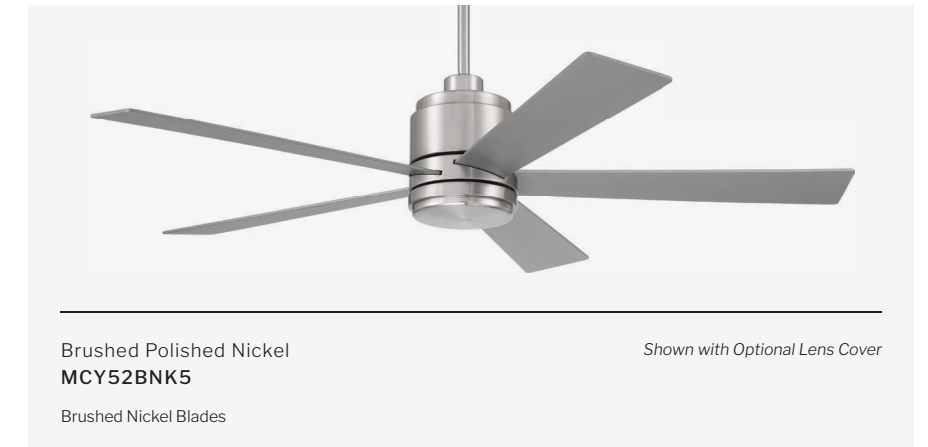

McCOY 52" 5 BLADE

FEATURES

- Standard, 3-Speed Reversible AC Motor
- Dual Mount, Flat or Angled Ceilings up to 23°
See Page 496 for Compatible Slope Mount Adapters
- 6" Downrod Included
- Custom Blades Included
- Optional 18 Watt Dimmable LED Light Kit and Optional Lens Cover Included
- Hard Wired, 4 Speed Control Included
- Indoor Rated