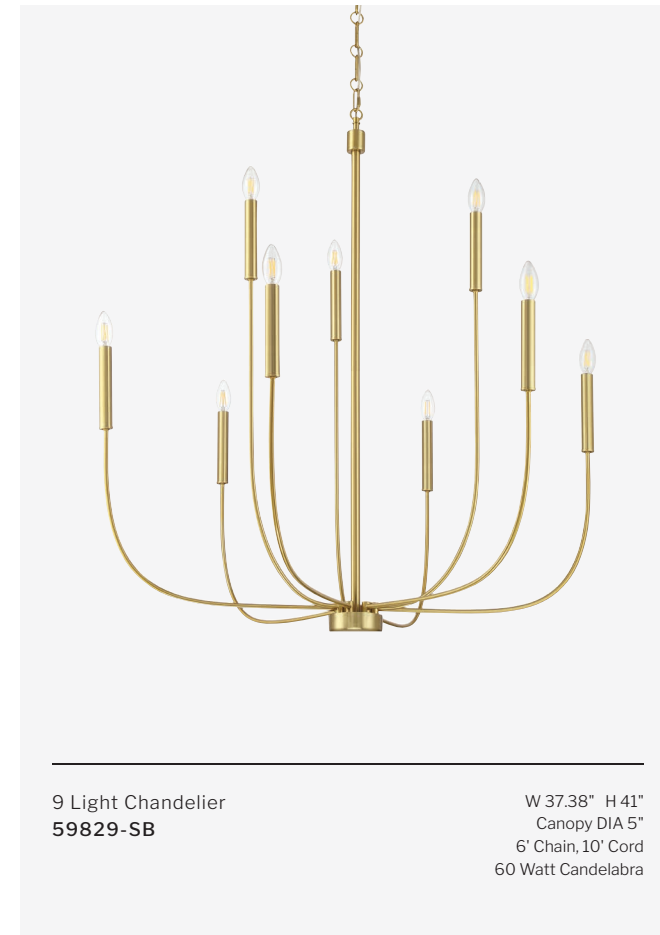

Mesh
Page 20

Watson
Page 18

Holmes
Page 18

Context
Page 24

Ventura Dome
Page 28

Gaze
Page 26

Context
Page 24

Watson
P995SB-LED
W 15.75" H 20.5"
6' Cord, Canopy DIA 6"
15 Watt Dimmable LED, 3000K, 600 Lumens
15.75" Clear Glass

Holmes
P996SB-LED
W 10" H 23.63"
6' Cord, Canopy DIA 6"
15 Watt Dimmable LED, 3000K, 600 Lumens
10" Clear Glass

WATSON & HOLMES

FEATURES

- White Frosted Glass Inside, Clear Glass Outside
- Indoor Rated

FINISHES

9 Light Chandelier
59829-SB
W 37.38" H 41"
Canopy DIA 5"
6' Chain, 10' Cord
60 Watt Candelabra

8 Light Chandelier
59828-FB
W 30.75" H 37.25"
Canopy DIA 5"
6' Chain, 10' Cord
60 Watt Candelabra

10 Light Island
59870-BNK
L 48.25" W 13" H 12.75"
Canopy W 5" L 13"
60 Watt Candelabra
10' Cord, 2 x 6" & 6 x 12" Downrods