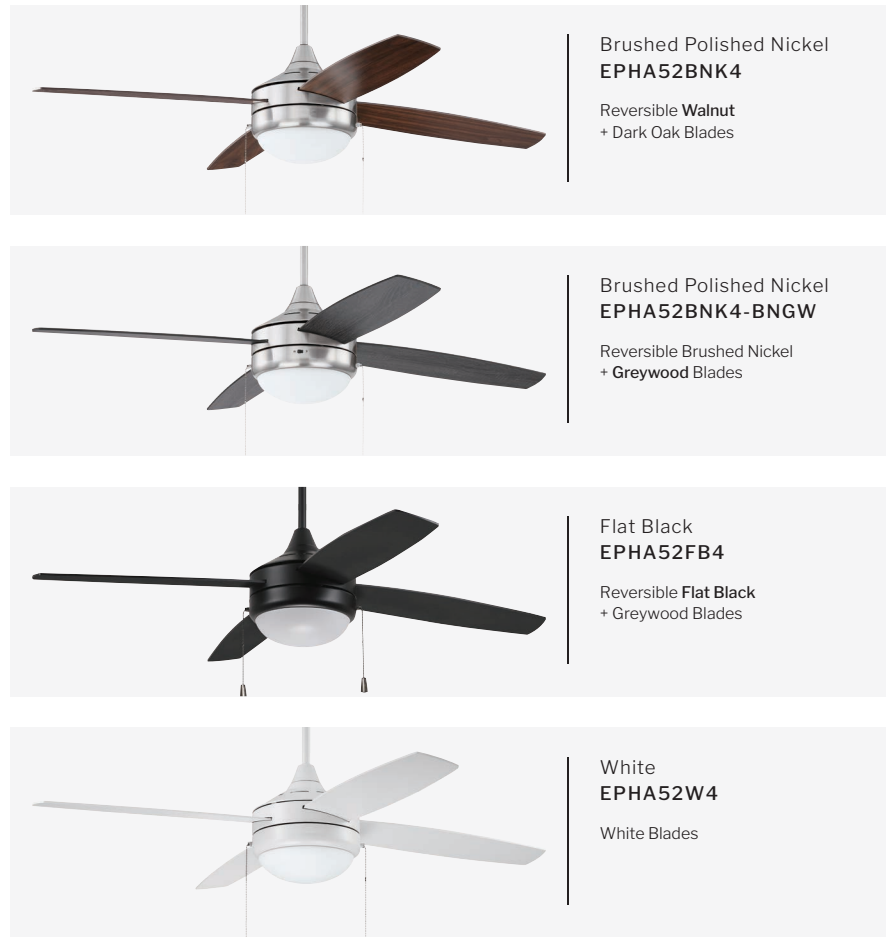

CEILING DROP DIMENSIONS

A	16.73"
B	11.79"
C	10.24"
D	5.12"
E	8.96"
DR	6"

- SHIPS TO CANADA
- DC MOTOR
- cETLus LISTED
- ENERGY STAR
- INTEGRATED LED

Brushed Polished Nickel
EPHA52BNK4
Reversible Walnut
+ Dark Oak Blades