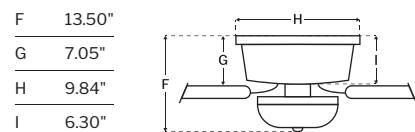

CEILING DROP DIMENSIONS

SPECS

Blade Sweep	52"
Number of Blades	5
Blade Pitch	11.5°
Motor Size (MM)	153x15
Included Control	Pull Chain
Compatible Control Types	A, G, J, S
Amps (Hi Speed)	0.48
Watts (Hi Speed)	58.8
Energy Guide Watts	38
Energy Guide CFM	2246
Energy Guide CFM Watts	59
Energy Guide Yearly Energy Cost	11
High Speed (CFM)	3001
Low Speed (CFM)	1389
Carton Size (CU FT)	1.55
Shipping Wt. (lbs)	16.98
UPS Oversized	No