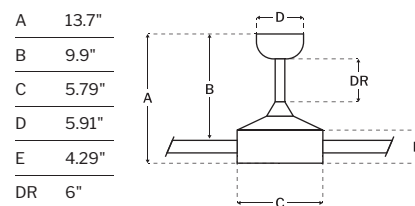

CEILING DROP DIMENSIONS

- SHIPS TO CANADA
- DC MOTOR
- DAMP RATED
- cETLus LISTED
- JAS TITLE 24

SPECS

Blade Sweep	52"
Number of Blades	3
Blade Pitch	30°
Motor Size (MM)	DC 106x12
Included Control	TSDC-WALL
Compatible Control Types	N/A
Amps (Hi Speed)	0.32
Watts (Hi Speed)	19.65
Energy Guide Watts	14
Energy Guide CFM	2842
Energy Guide CFM Watts	207
Energy Guide Yearly Energy Cost	4
High Speed (CFM)	3817
Low Speed (CFM)	1738
Carton Size (CU FT)	1.8
Shipping Wt. (lbs)	13.89
UPS Oversized	No