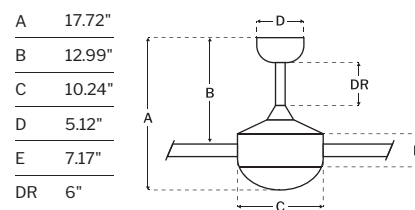

CEILING DROP DIMENSIONS

AC MOTOR   **SHIPS TO CANADA**
cETLus LISTED   **INTEGRATED LED**