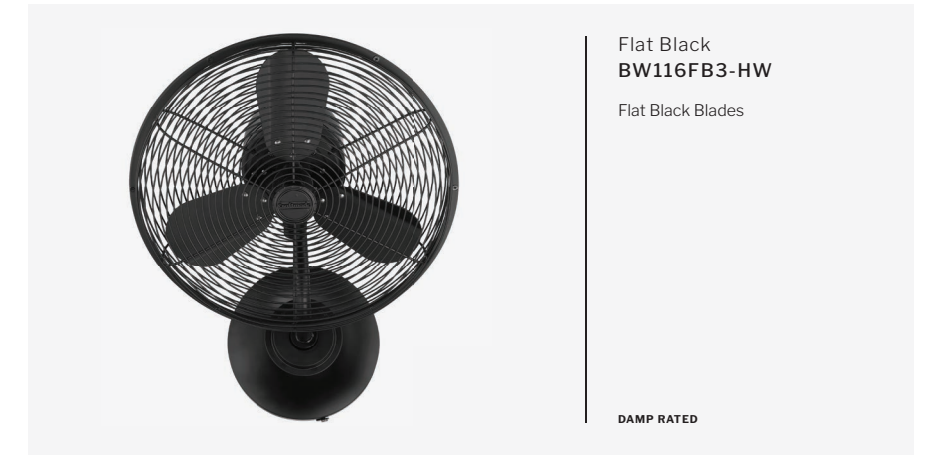

BELLOWS | 16" HARD-WIRED

FEATURES

- Heavy-Duty, 3-Speed, Oscillating, AC Motor
- Wall Mount Installation
- Custom Blades Included
- Not Light Kit Adaptable
- CM-8W Wall Control Included
- Damp Rated

SPECS

Blade Sweep	14"
Number of Blades	3
Blade Pitch	7°
Motor Size (MM)	82x25
Included Control	CM-8W
Compatible Control Types	CM-8W
Carton Size (CU FT)	4.78
Shipping Wt. (lbs)	19.62
UPS Oversized	No

FINISH AND BLADE PAIRINGS

CEILING DROP DIMENSIONS