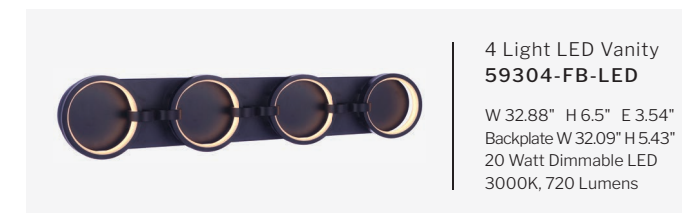

COUNCIL

FEATURES

- White Frosted Glass
- Up or Down Wall Mount
- See Full Council Collection on Page 88
- Damp Rated

FINISHES

WRENN

FEATURES

- Clear Glass
- Up or Down Wall Mount
- See Full Wrenn Collection on Page 56
- Damp Rated

FINISHES

MELODY

FEATURES

- Frosted Lens Cover
- Horizontal or Vertical Wall Mount
- ADA Compliant
- Indoor Rated

FINISHES

CONTEXT

FEATURES

- See Full Context Collection on Page 24
- ADA Compliant
- Damp Rated

FINISHES