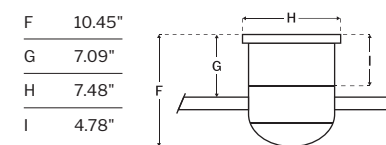

CEILING DROP DIMENSIONS

- INTEGRATED LED
- cETLus LISTED
- JA8 TITLE 24
- AC MOTOR
- SHIPS TO CANADA

SPECS

Blade Sweep	52"
Number of Blades	3
Blade Pitch	11°
Motor Size (MM)	153x15
Included Control	Pull Chain
Compatible Control Types	A, I, S
Amps (Hi Speed)	0.45
Watts (Hi Speed)	54.75
Energy Guide Watts	36
Energy Guide CFM	2580
Energy Guide CFM Watts	72
Energy Guide Yearly Energy Cost	10
High Speed (CFM)	3413
Low Speed (CFM)	1673
Carton Size (CU FT)	1.28
Shipping Wt. (lbs)	16
UPS Oversized	No

LED SPECS

Bulb CCT	3000
Bulb Wattage	18
CRI	90
Lumens	1000
Light Kit	Integrated

FINISH AND BLADE PAIRINGS

FLAT BLACK	FLAT BLACK