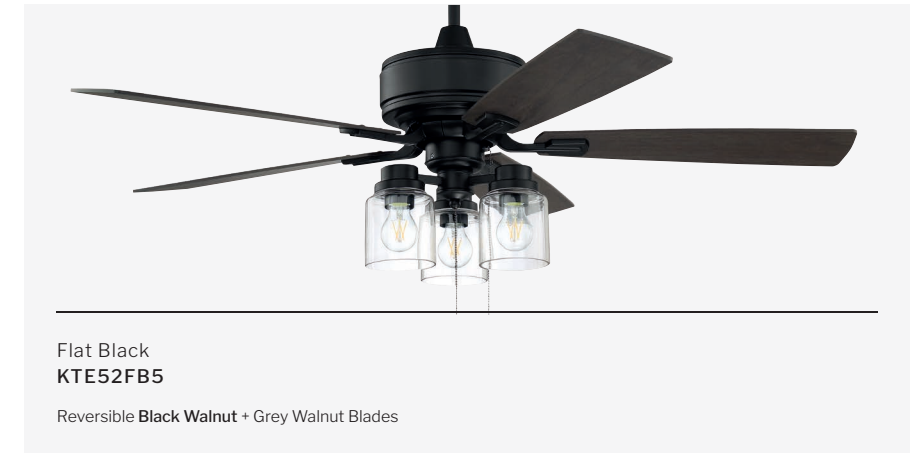

KATE 52"

FEATURES

- Standard, 3-Speed Reversible AC Motor
- Dual Mount, Flat or Angled Ceilings up to 23°
  See Page 496 for Compatible Slope Mount Adapters
- 6" Downrod Included
- Custom Reversible Blades Included
- Optional 4 Watt 3 Bulb Dimmable LED Light Kit
- Standard Pull Chain Control
- Indoor Rated

CEILING DROP DIMENSIONS

A	21.57"
B	13.31"
C	9.88"
D	5.51"
E	5.51"
DR	6"

SHIPS TO CANADA

cETLus LISTED AC MOTOR

SPECS

Blade Sweep	52"
Number of Blades	5
Blade Pitch	12°
Motor Size (MM)	153x15
Included Control	Pull Chain
Compatible Control Types	A, G, J, S
Amps (Hi Speed)	0.52
Watts (Hi Speed)	60
Energy Guide Watts	39
Energy Guide CFM	2904
Energy Guide CFM Watts	74
Energy Guide Yearly Energy Cost	11
High Speed (CFM)	3967
Low Speed (CFM)	1700
Carton Size (CU FT)	1.95
Shipping Wt. (lbs)	21.23
UPS Oversized	No

LED SPECS

Bulb CCT	2700K
Bulb Wattage	4
CRI	80
Lumens	983
Light Kit	Included (Opt.)

FINISH AND BLADE PAIRINGS

BRUSHED POLISHED NICKEL	DRIFTWOOD + GREY WALNUT
FLAT BLACK	BLACK WALNUT + GREY WALNUT