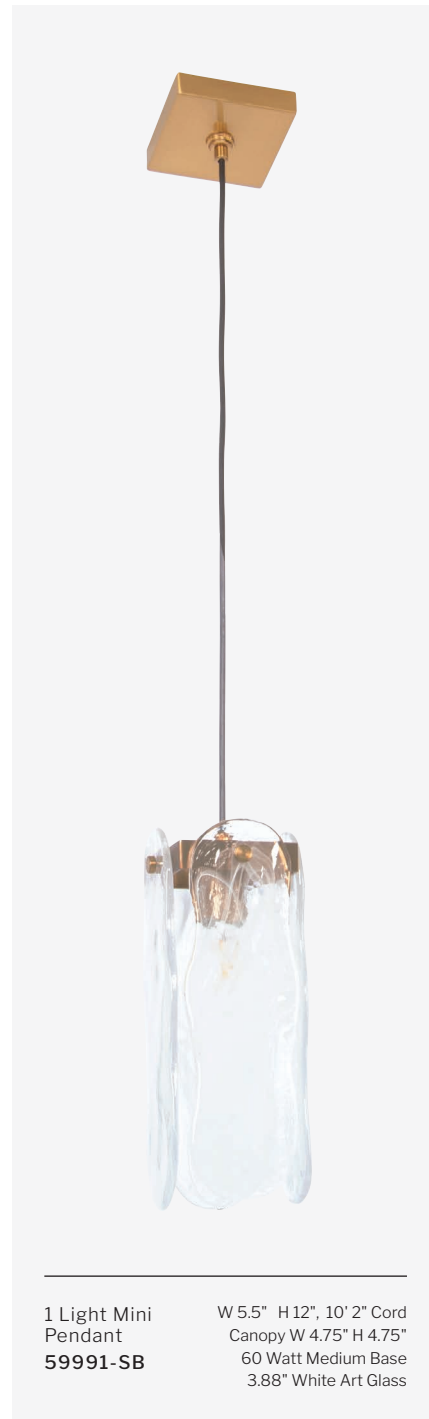

DAMP RATED

1 Light Wall Sconce
59961-SB

W 5.5" H 16.63" E 9"
Backplate W 4.75" H 4.75"
60 Watt Medium Base
3.88" White Art Glass

1 Light Mini Pendant
59991-SB

W 5.5" H 12", 10' 2" Cord
Canopy W 4.75" H 4.75"
60 Watt Medium Base
3.88" White Art Glass