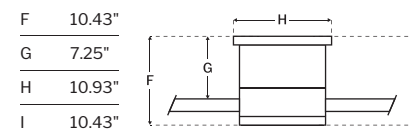

CEILING DROP DIMENSIONS

SPECS

Blade Sweep	52"
Number of Blades	5
Blade Pitch	13°
Motor Size (MM)	172x17
Included Control	ICS Controls
Compatible Control Types	Type H
Amps (Hi Speed)	0.67
Watts (Hi Speed)	79.09
Energy Guide Watts	50
Energy Guide CFM	3862
Energy Guide CFM Watts	78
Energy Guide Yearly Energy Cost	14
High Speed (CFM)	5637
Low Speed (CFM)	1849
Carton Size (CU FT)	2.11
Shipping Wt. (lbs)	23.56
UPS Oversized	No

LED SPECS

Bulb CCT	3000K
Bulb Wattage	16
CRI	80
Lumens	657
Light Kit	Included (Opt.)