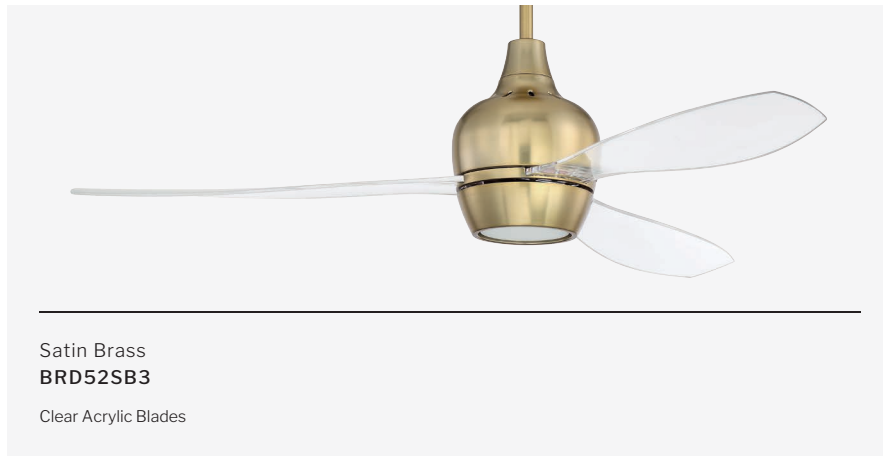

Satin Brass
BRD52SB3
Clear Acrylic Blades
Shown in Flush Mount Configuration

BORDEAUX 52"

FEATURES

- Heavy-Duty, 3-Speed Reversible AC Motor
- Tri-Mount, Flat or Angled Ceilings up to 23°
  See Page 496 for Compatible Slope Mount Adapters
- 6" Downrod Included
- Custom Polycarbonate Blades Included
- Optional 17 Watt Dimmable LED Light Kit and Optional Lens Cover Included
- Hard Wired, 4 Speed Control Included
- Indoor Rated

CEILING DROP DIMENSIONS

SHIPS TO CANADA
cULus LISTED JAS TITLE 24 AC MOTOR

SPECS

Blade Sweep	52"
Number of Blades	3
Blade Pitch	16°
Motor Size (MM)	172x17
Included Control	CM-7W-LED
Compatible Control Types	Types A, G, & J
Amps (Hi Speed)	0.4
Watts (Hi Speed)	46.04
Energy Guide Watts	30
Energy Guide CFM	3707
Energy Guide CFM Watts	125
Energy Guide Yearly Energy Cost	8
High Speed (CFM)	5182
Low Speed (CFM)	2035
Carton Size (CU FT)	2.01
Shipping Wt. (lbs)	21.78
UPS Oversized	No

LED SPECS

Bulb CCT	3000K
Bulb Wattage	17
CRI	90
Lumens	766
Light Kit	Included (Opt.)

FINISH AND BLADE PAIRINGS

DAMP RATED

CAPTIVATE 52"

FEATURES

- Energy Saving, 6-Speed Reversible DC Motor
- Dual Mount, Flat or Angled Ceilings up to 23°
  See Page 496 for Compatible Slope Mount Adapters
- 6" Downrod Included
- Custom ABS Blades Included
- Not Light Kit Adaptable
- IDC Wall and Remote Controls Included
- Damp Rated

CEILING DROP DIMENSIONS

DC MOTOR DAMP RATED
cETLus LISTED

SPECS

Blade Sweep	52"
Number of Blades	5
Blade Pitch	16°
Motor Size (MM)	DC/153x8
Included Control	IDC Controls
Compatible Control Types	Type D
Amps (Hi Speed)	0.56
Watts (Hi Speed)	38.21
Energy Guide Watts	24
Energy Guide CFM	5431
Energy Guide CFM Watts	231
Energy Guide Yearly Energy Cost	7
High Speed (CFM)	7670
Low Speed (CFM)	2895
Carton Size (CU FT)	2.33
Shipping Wt. (lbs)	15.37
UPS Oversized	No