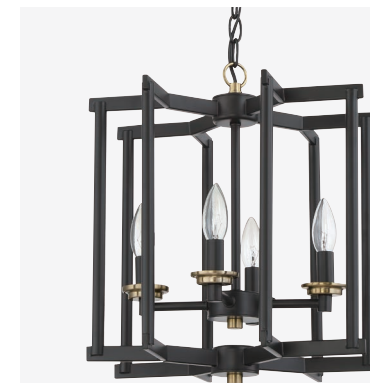

FINISHES

FLAT BLACK

SATIN BRASS

9 Light Chandelier
56929-FBSB

W 25" H 24.75"
6' Chain, 10' Cord, Canopy DIA 5"
60 Watt Medium Base
5" Clear Glass

AVANTE GRAND

FEATURES

- Clear Glass
- Chandeliers, Pendant, Mini Pendant, Foyer, & Convertible are Indoor Rated
Wall Sconce & Vanities are Damp Rated

FINISHES

3 Light Chandelier
56923-FBSB

W 19" H 18.25"
Canopy DIA 5"
6' Chain, 10' Cord
60 Watt Medium Base
5" Clear Glass

6 Light Chandelier
56926-FBSB

W 23.25" H 21.5"
Canopy DIA 5"
6' Chain, 10' Cord
60 Watt Medium Base
5" Clear Glass

4 Light Foyer
56934-FBSB

W 14" H 16"
Canopy DIA 5"
6' Chain, 10' Cord
60 Watt Candelabra

3 Light Convertible
Semi Flush / Pendant
56953-FBSB

W 11.25" H 14.25"
Canopy DIA 5"
6' Chain, 10' Cord
60 Watt Candelabra