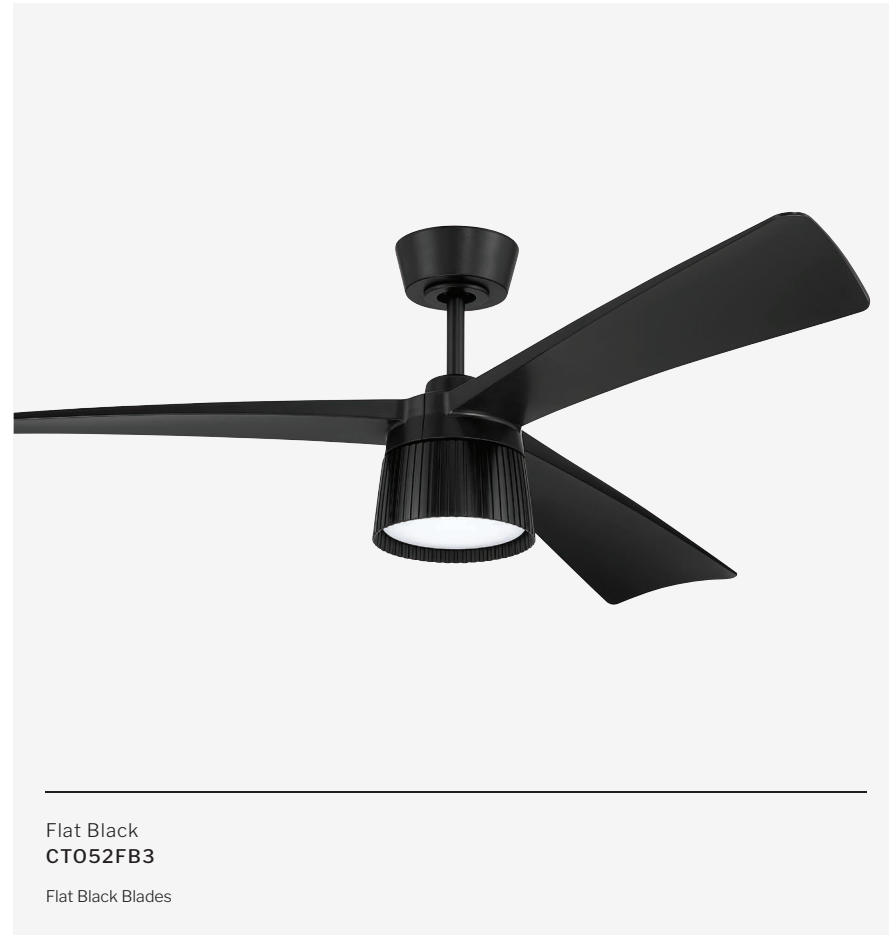

Flat Black
CT052FB3

Flat Black Blades

CANTO 52" NEW

FEATURES

- Energy Saving, 6-Speed Reversible DC Motor
- CRDC-Remote Control (Included)
- Dual-Mount, Flat or Angled Ceilings up to 23°
  See Page 496 for Compatible Slope Mount Adapters
- Optional 20W 3000-5000 CCT Dimmable LED Light Kit with Optional Lens Cover Included
- 6" Downrod Included
- Custom Canto 52" Indoor/Outdoor Ceiling Fan ABS Blades Included
- Indoor/Outdoor Damp Rated

SPECS

Blade Sweep	52"
Number of Blades	3
Blade Pitch	15°
Motor Size (MM)	123x15
Included Control	CRDC-REMOTE
Compatible Control Types	N/A
Amps (Hi Speed)	0.31
Watts (Hi Speed)	36.71
Energy Guide Watts	21
Energy Guide CFM	3383
Energy Guide CFM Watts	158
Energy Guide Yearly Energy Cost	6
High Speed (CFM)	4899
Low Speed (CFM)	1667
Carton Size (CU FT)	2.54
Shipping Wt. (lbs)	16.53
UPS Oversized	No

LED SPECS

Bulb CCT	3000-5000
Bulb Wattage	20
CRI	86
Lumens	1320
Light Kit	Included (Opt.)

FINISH AND BLADE PAIRINGS

CEILING DROP DIMENSIONS

A	13.98"
B	9.65"
C	7.15"
D	5.63"
E	3.72"
DR	6"

DC MOTOR **cETLus LISTED** **DAMP RATED**