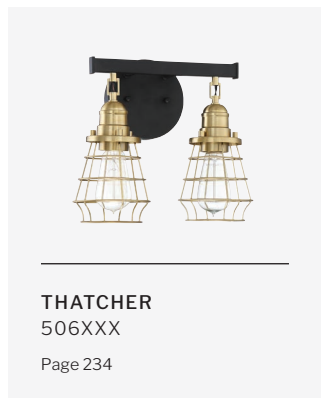

VANITY LIGHTING VISUAL INDEX CONTINUED