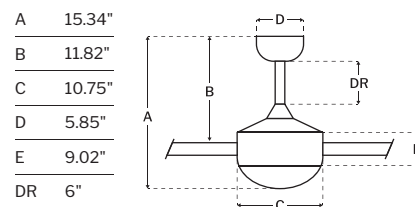

CEILING DROP DIMENSIONS

cULus LISTED   **INTEGRATED LED**
JAB TITLE 24   **AC MOTOR**