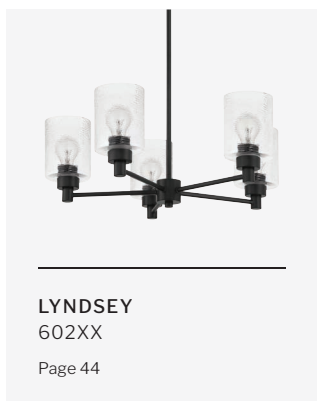

HAILIE
556XX
Page 54

LYNDSEY
602XX
Page 44